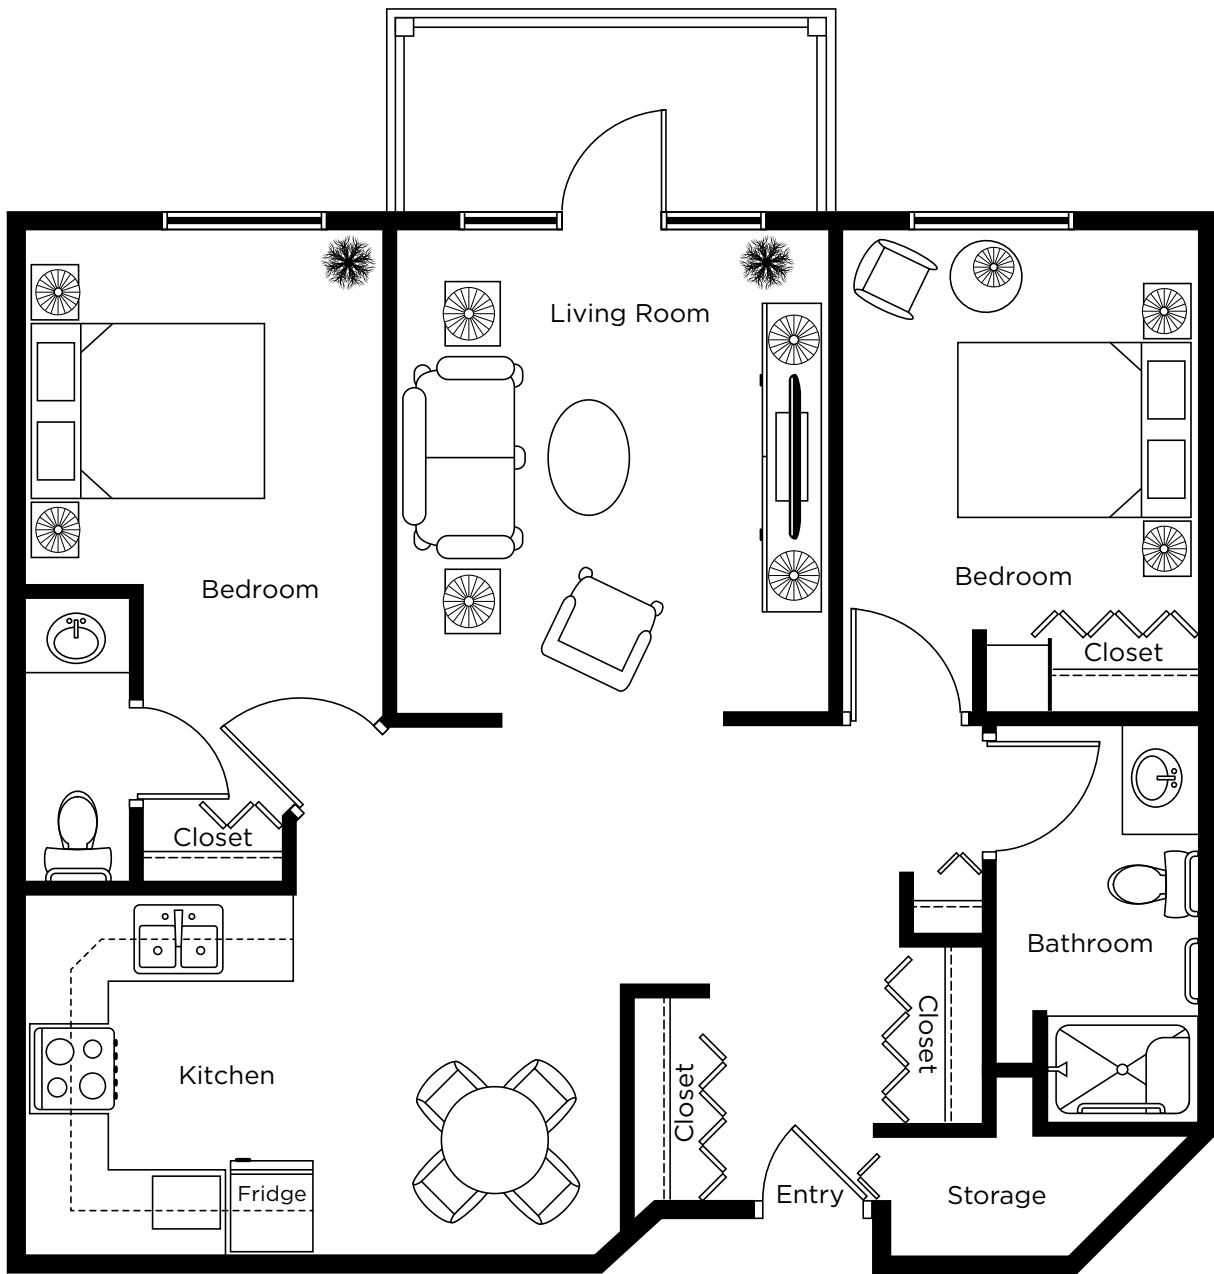

Two Bedroom - B

920-1080 sq.ft.

ALL ILLUSTRATIONS ARE ARTIST'S CONCEPT PLANS AND SPECIFICATIONS MAY CHANGE WITHOUT NOTICE. ACTUAL USABLE FLOOR SPACE MAY VARY FROM STATED FLOOR AREA. E & O.E.

Two Bedroom - C

920-1080 sq.ft.