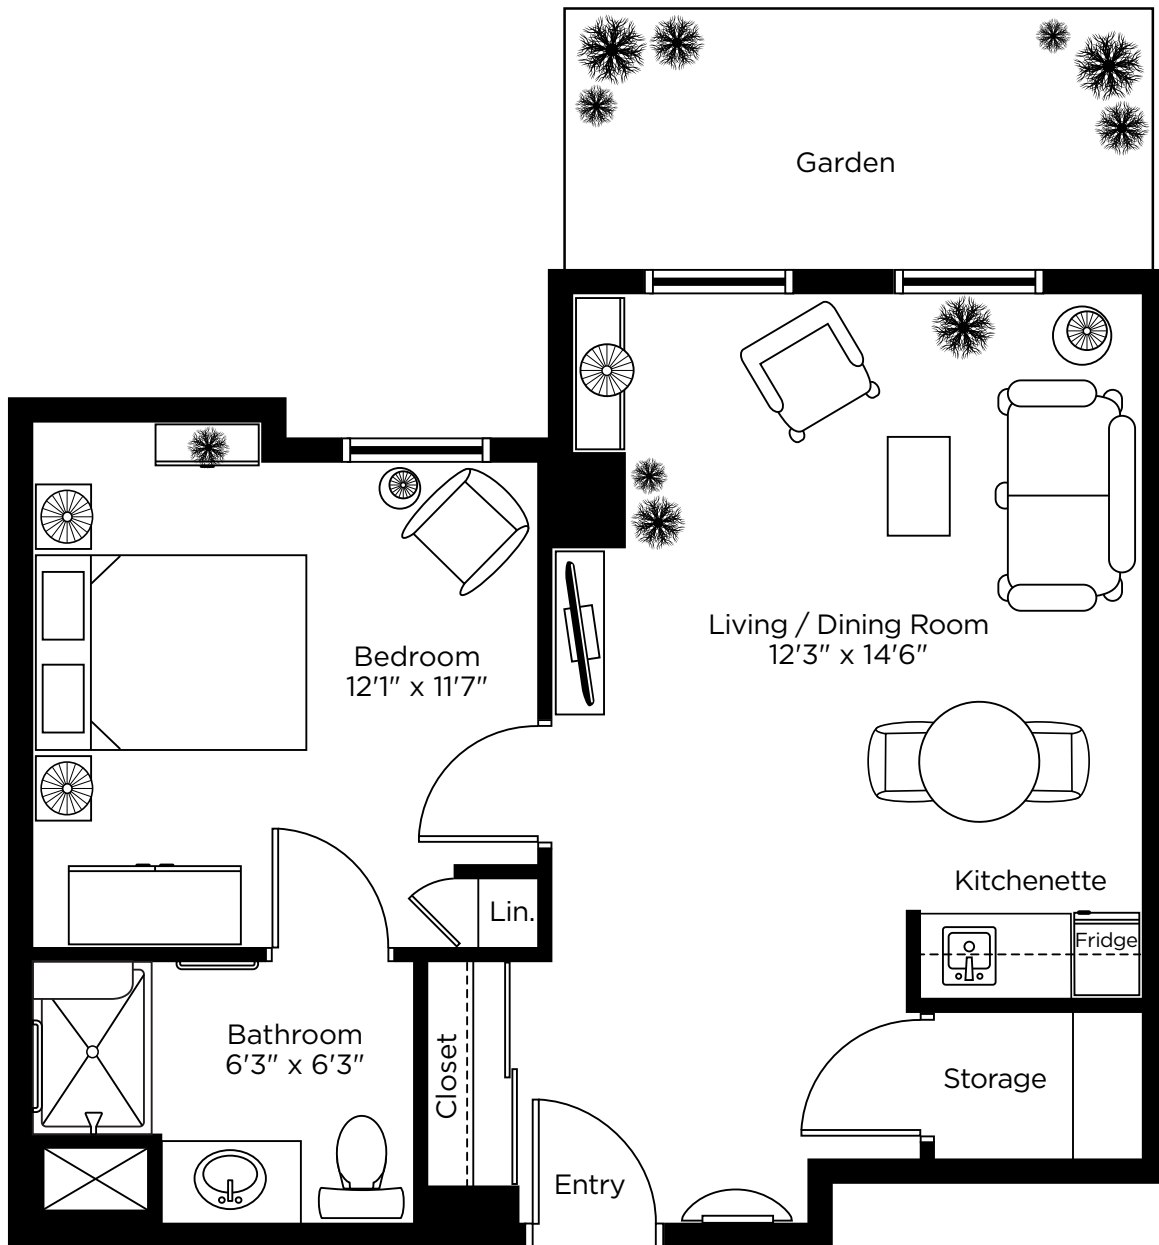

CHARTwell

ROBERT SPECK

retirement residence

100 Robert Speck Parkway, Mississauga
289-633-2154

Suite Plans

1 BEDROOM

ALL ILLUSTRATIONS ARE ARTIST'S CONCEPT PLANS AND SPECIFICATIONS MAY CHANGE WITHOUT NOTICE.
ACTUAL USABLE FLOOR SPACE MAY VARY FROM STATED FLOOR AREA. E & O.E.

Cherry

One Bedroom
590 sq.ft.

Daisy

One Bedroom
635 sq.ft.

ALL ILLUSTRATIONS ARE ARTIST'S CONCEPT PLANS AND SPECIFICATIONS MAY CHANGE WITHOUT NOTICE. ACTUAL USABLE FLOOR SPACE MAY VARY FROM STATED FLOOR AREA. E & O.E.

Iris

One Bedroom
582 sq.ft.

ALL ILLUSTRATIONS ARE ARTIST'S CONCEPT PLANS AND SPECIFICATIONS MAY CHANGE WITHOUT NOTICE.
ACTUAL USABLE FLOOR SPACE MAY VARY FROM STATED FLOOR AREA. E & O.E.

Jasmine

One Bedroom
501 sq.ft.

Larkspur

One Bedroom
657 sq.ft.

Lavender

One Bedroom
640 sq.ft.

ALL ILLUSTRATIONS ARE ARTIST'S CONCEPT PLANS AND SPECIFICATIONS MAY CHANGE WITHOUT NOTICE.
ACTUAL USABLE FLOOR SPACE MAY VARY FROM STATED FLOOR AREA. E & O.E.