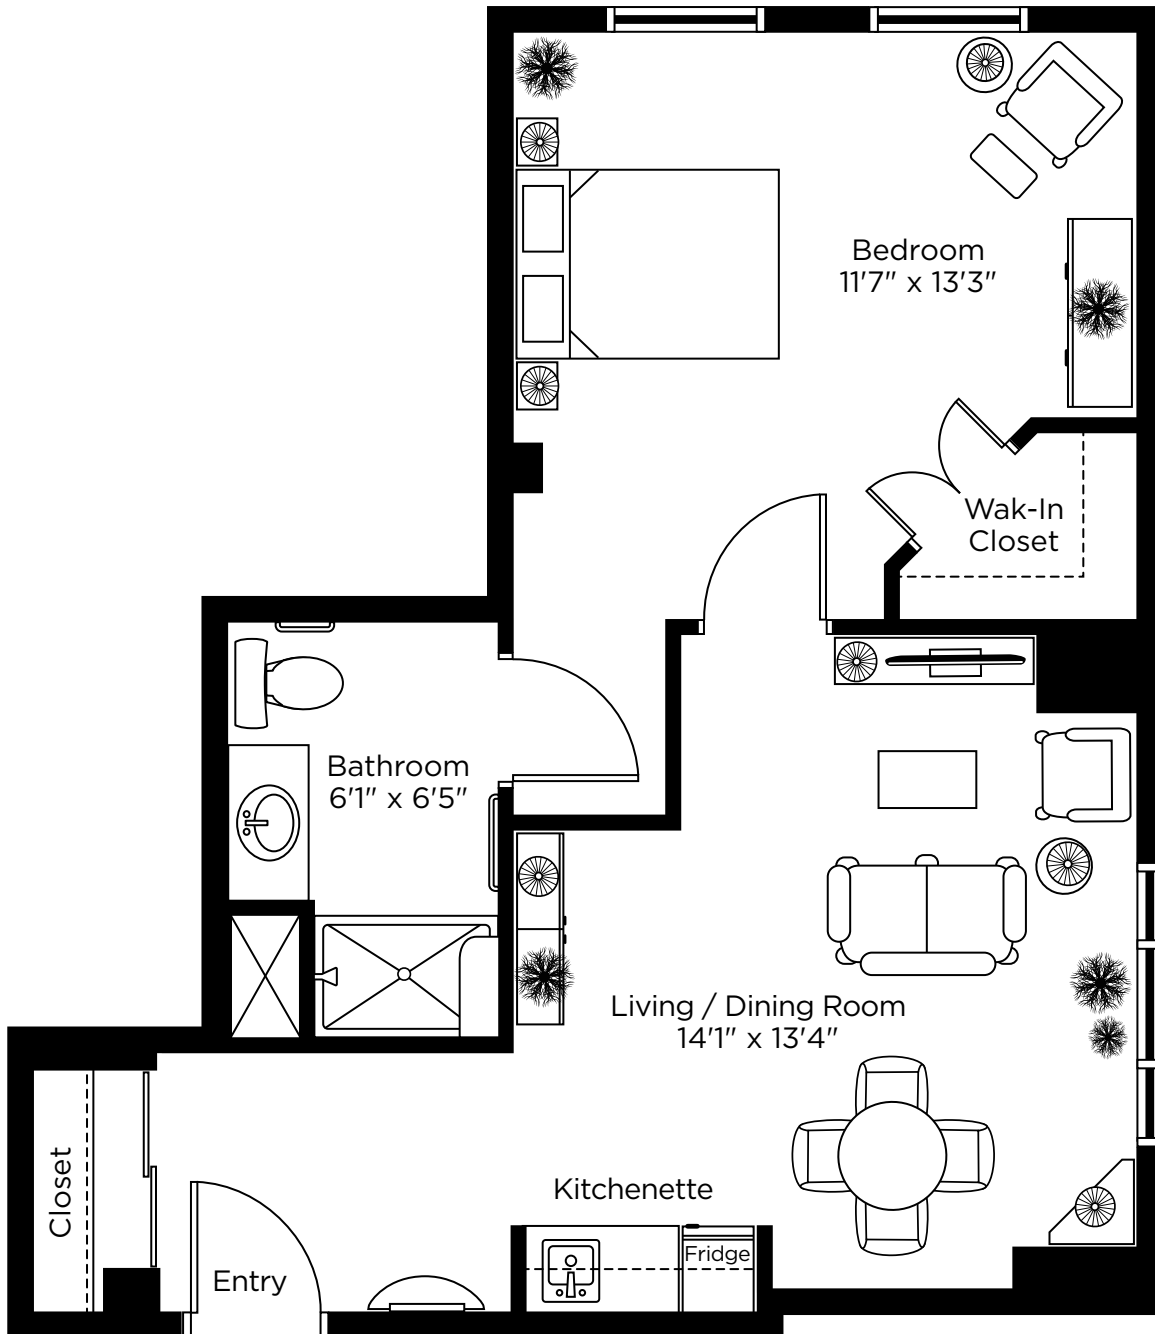

Cherry

One Bedroom
590 sq.ft.

Daisy

One Bedroom
635 sq.ft.

ALL ILLUSTRATIONS ARE ARTIST'S CONCEPT PLANS AND SPECIFICATIONS MAY CHANGE WITHOUT NOTICE. ACTUAL USABLE FLOOR SPACE MAY VARY FROM STATED FLOOR AREA. E & O.E.

Iris

One Bedroom
582 sq.ft.

ALL ILLUSTRATIONS ARE ARTIST'S CONCEPT PLANS AND SPECIFICATIONS MAY CHANGE WITHOUT NOTICE.
ACTUAL USABLE FLOOR SPACE MAY VARY FROM STATED FLOOR AREA. E & O.E.

Jasmine

One Bedroom
501 sq.ft.

Larkspur

One Bedroom
657 sq.ft.

Lavender

One Bedroom
640 sq.ft.

ALL ILLUSTRATIONS ARE ARTIST'S CONCEPT PLANS AND SPECIFICATIONS MAY CHANGE WITHOUT NOTICE.
ACTUAL USABLE FLOOR SPACE MAY VARY FROM STATED FLOOR AREA. E & O.E.

Lilac

One Bedroom
607 sq.ft.

Marigold

One Bedroom
610 sq.ft.

ALL ILLUSTRATIONS ARE ARTIST'S CONCEPT PLANS AND SPECIFICATIONS MAY CHANGE WITHOUT NOTICE.
ACTUAL USABLE FLOOR SPACE MAY VARY FROM STATED FLOOR AREA. E & O.E.