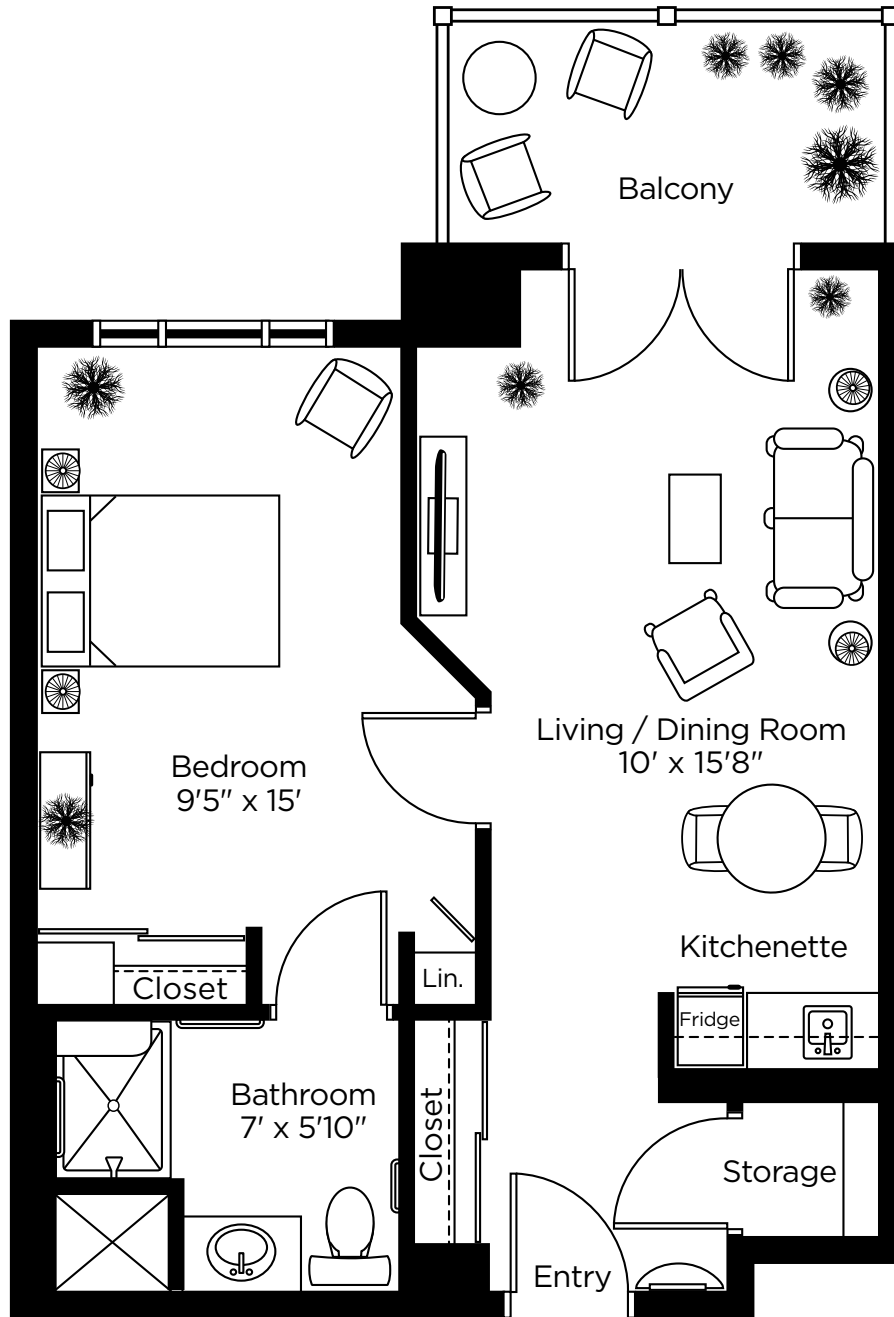

Cherry

One Bedroom
590 sq.ft.

Daisy

One Bedroom
635 sq.ft.

ALL ILLUSTRATIONS ARE ARTIST'S CONCEPT PLANS AND SPECIFICATIONS MAY CHANGE WITHOUT NOTICE. ACTUAL USABLE FLOOR SPACE MAY VARY FROM STATED FLOOR AREA. E & O.E.

Iris

One Bedroom
582 sq.ft.

ALL ILLUSTRATIONS ARE ARTIST'S CONCEPT PLANS AND SPECIFICATIONS MAY CHANGE WITHOUT NOTICE.
ACTUAL USABLE FLOOR SPACE MAY VARY FROM STATED FLOOR AREA. E & O.E.

Jasmine

One Bedroom
501 sq.ft.

Larkspur

One Bedroom
657 sq.ft.

Lavender

One Bedroom
640 sq.ft.

ALL ILLUSTRATIONS ARE ARTIST'S CONCEPT PLANS AND SPECIFICATIONS MAY CHANGE WITHOUT NOTICE.
ACTUAL USABLE FLOOR SPACE MAY VARY FROM STATED FLOOR AREA. E & O.E.

Lilac

One Bedroom
607 sq.ft.

Marigold

One Bedroom
610 sq.ft.

ALL ILLUSTRATIONS ARE ARTIST'S CONCEPT PLANS AND SPECIFICATIONS MAY CHANGE WITHOUT NOTICE.
ACTUAL USABLE FLOOR SPACE MAY VARY FROM STATED FLOOR AREA. E & O.E.