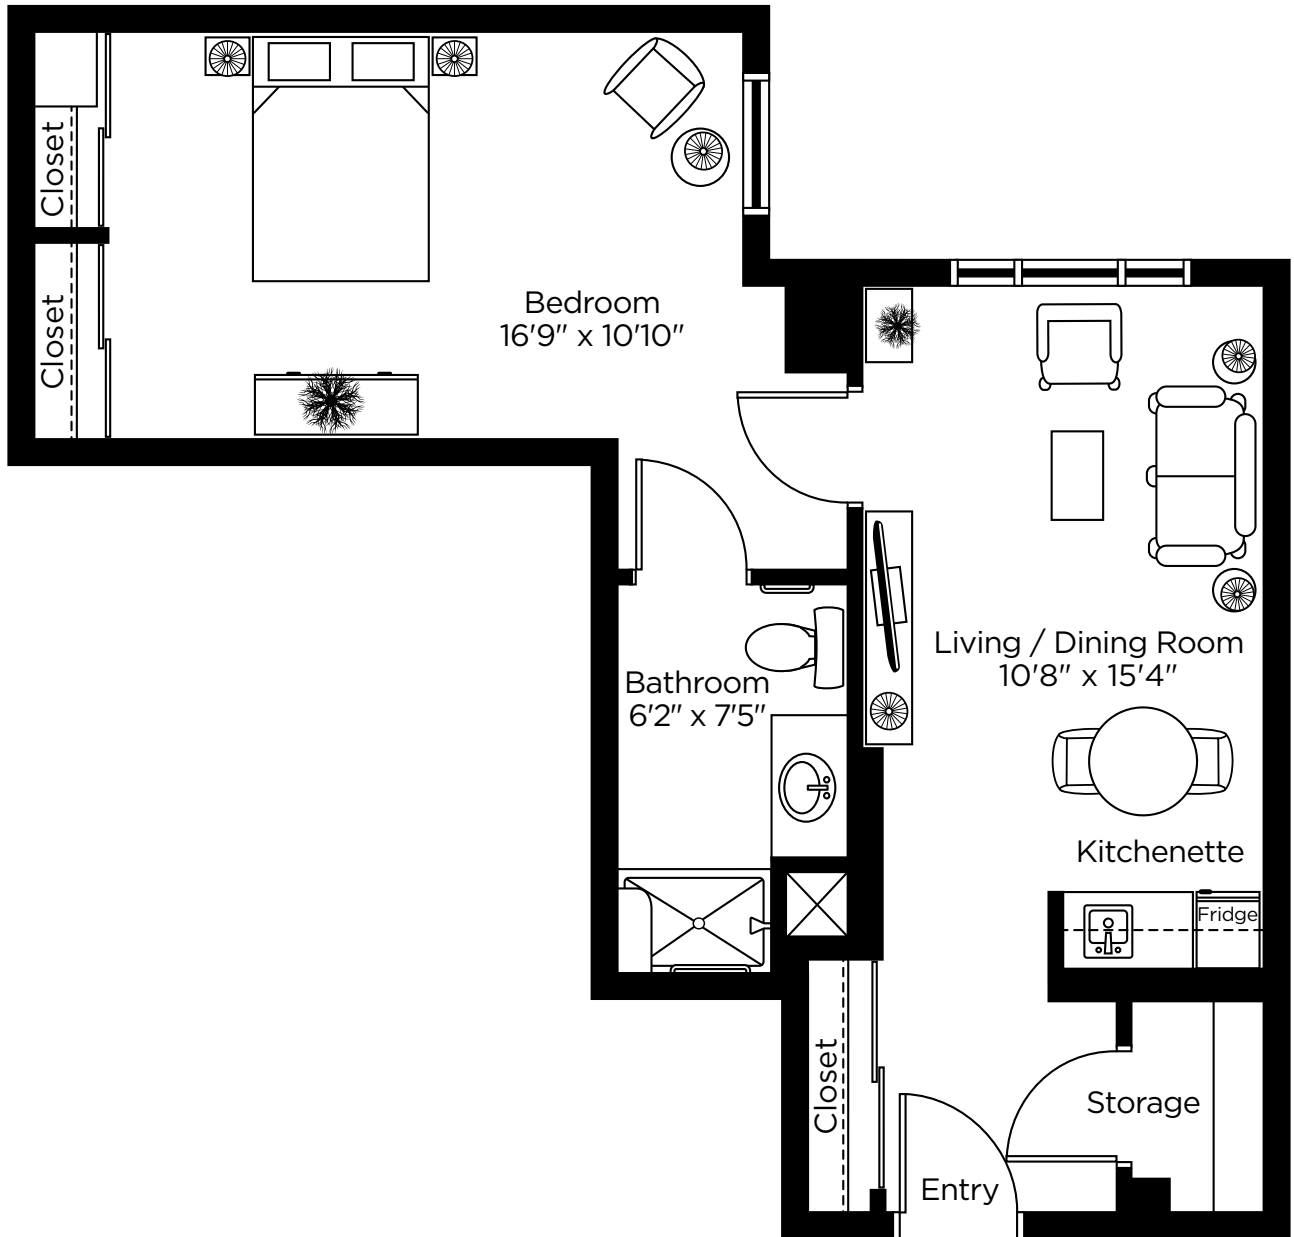

CHARTwell

ROBERT SPECK

retirement residence

100 Robert Speck Parkway, Mississauga
289-633-2154

Suite Plans

1 BEDROOM

ALL ILLUSTRATIONS ARE ARTIST'S CONCEPT PLANS AND SPECIFICATIONS MAY CHANGE WITHOUT NOTICE.
ACTUAL USABLE FLOOR SPACE MAY VARY FROM STATED FLOOR AREA. E & O.E.

Cherry

One Bedroom
590 sq.ft.

Daisy

One Bedroom
635 sq.ft.

ALL ILLUSTRATIONS ARE ARTIST'S CONCEPT PLANS AND SPECIFICATIONS MAY CHANGE WITHOUT NOTICE. ACTUAL USABLE FLOOR SPACE MAY VARY FROM STATED FLOOR AREA. E & O.E.

Iris

One Bedroom
582 sq.ft.

ALL ILLUSTRATIONS ARE ARTIST'S CONCEPT PLANS AND SPECIFICATIONS MAY CHANGE WITHOUT NOTICE.
ACTUAL USABLE FLOOR SPACE MAY VARY FROM STATED FLOOR AREA. E & O.E.

Jasmine

One Bedroom
501 sq.ft.

Larkspur

One Bedroom
657 sq.ft.

Lavender

One Bedroom
640 sq.ft.

ALL ILLUSTRATIONS ARE ARTIST'S CONCEPT PLANS AND SPECIFICATIONS MAY CHANGE WITHOUT NOTICE.
ACTUAL USABLE FLOOR SPACE MAY VARY FROM STATED FLOOR AREA. E & O.E.