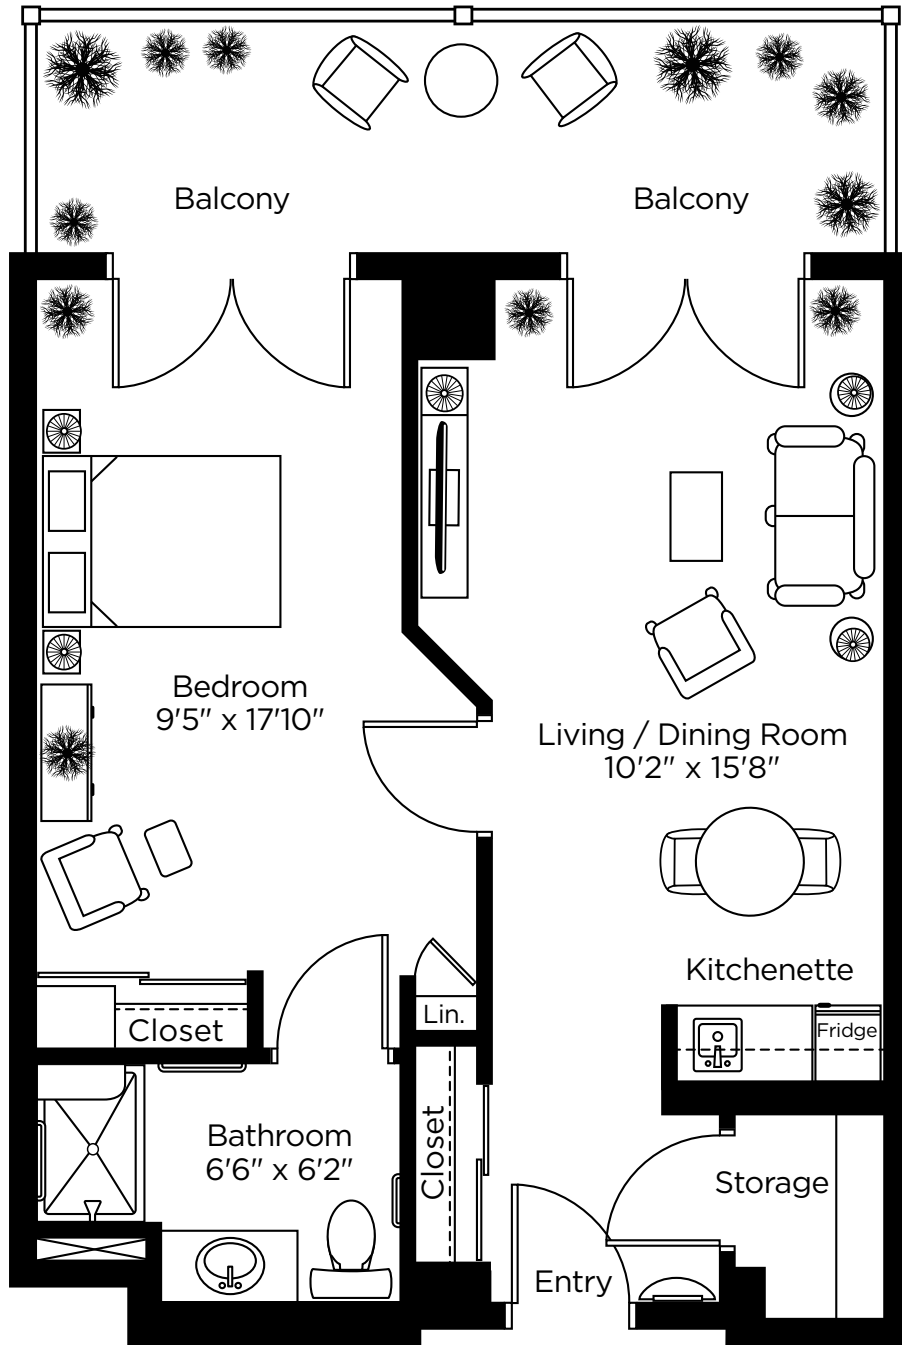

Lilac

One Bedroom
607 sq.ft.

Marigold

One Bedroom
610 sq.ft.

ALL ILLUSTRATIONS ARE ARTIST'S CONCEPT PLANS AND SPECIFICATIONS MAY CHANGE WITHOUT NOTICE.
ACTUAL USABLE FLOOR SPACE MAY VARY FROM STATED FLOOR AREA. E & O.E.

Orchid

One Bedroom
724 sq.ft.

ALL ILLUSTRATIONS ARE ARTIST'S CONCEPT PLANS AND SPECIFICATIONS MAY CHANGE WITHOUT NOTICE.
ACTUAL USABLE FLOOR SPACE MAY VARY FROM STATED FLOOR AREA. E & O.E.

Peony

One Bedroom
645 sq.ft.

Poppy

One Bedroom
643 sq.ft.

Rose

One Bedroom
626 sq.ft.

ALL ILLUSTRATIONS ARE ARTIST'S CONCEPT PLANS AND SPECIFICATIONS MAY CHANGE WITHOUT NOTICE.
ACTUAL USABLE FLOOR SPACE MAY VARY FROM STATED FLOOR AREA. E & O.E.

Violet

One Bedroom
517 sq.ft.

Willow

One Bedroom
602 sq.ft.

ALL ILLUSTRATIONS ARE ARTIST'S CONCEPT PLANS AND SPECIFICATIONS MAY CHANGE WITHOUT NOTICE. ACTUAL USABLE FLOOR SPACE MAY VARY FROM STATED FLOOR AREA. E & O.E.