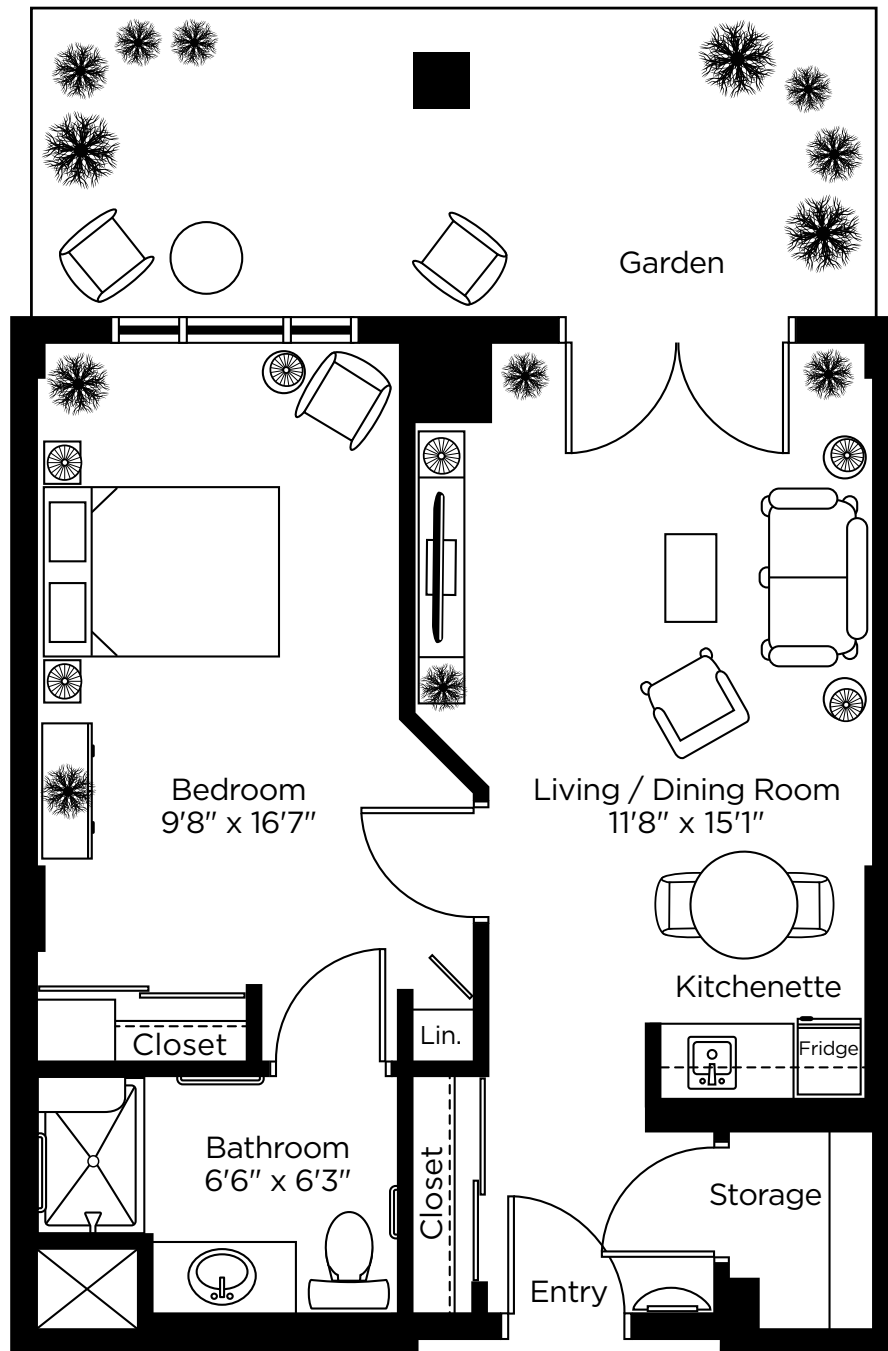

Lilac

One Bedroom
607 sq.ft.

Marigold

One Bedroom
610 sq.ft.

ALL ILLUSTRATIONS ARE ARTIST'S CONCEPT PLANS AND SPECIFICATIONS MAY CHANGE WITHOUT NOTICE.
ACTUAL USABLE FLOOR SPACE MAY VARY FROM STATED FLOOR AREA. E & O.E.

Orchid

One Bedroom
724 sq.ft.

ALL ILLUSTRATIONS ARE ARTIST'S CONCEPT PLANS AND SPECIFICATIONS MAY CHANGE WITHOUT NOTICE.
ACTUAL USABLE FLOOR SPACE MAY VARY FROM STATED FLOOR AREA. E & O.E.

Peony

One Bedroom
645 sq.ft.

Poppy

One Bedroom
643 sq.ft.

Rose

One Bedroom
626 sq.ft.

ALL ILLUSTRATIONS ARE ARTIST'S CONCEPT PLANS AND SPECIFICATIONS MAY CHANGE WITHOUT NOTICE.
ACTUAL USABLE FLOOR SPACE MAY VARY FROM STATED FLOOR AREA. E & O.E.

Violet

One Bedroom
517 sq.ft.

Willow

One Bedroom
602 sq.ft.

ALL ILLUSTRATIONS ARE ARTIST'S CONCEPT PLANS AND SPECIFICATIONS MAY CHANGE WITHOUT NOTICE. ACTUAL USABLE FLOOR SPACE MAY VARY FROM STATED FLOOR AREA. E & O.E.