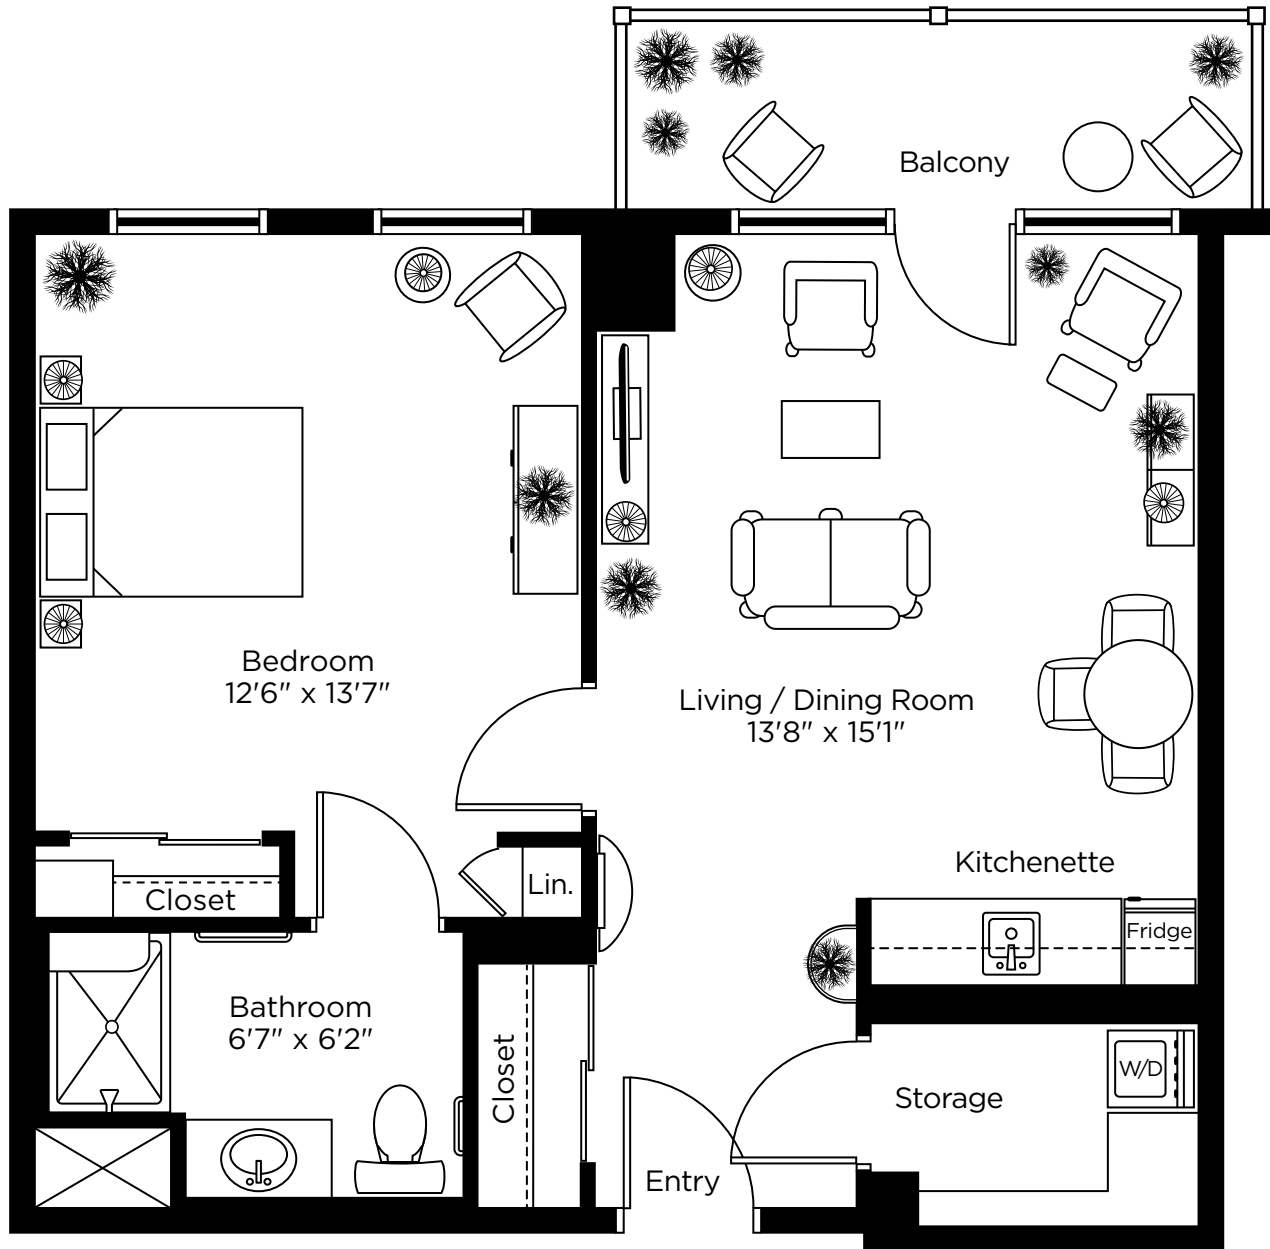

Lilac

One Bedroom
607 sq.ft.

Marigold

One Bedroom
610 sq.ft.

ALL ILLUSTRATIONS ARE ARTIST'S CONCEPT PLANS AND SPECIFICATIONS MAY CHANGE WITHOUT NOTICE.
ACTUAL USABLE FLOOR SPACE MAY VARY FROM STATED FLOOR AREA. E & O.E.

Orchid

One Bedroom
724 sq.ft.

ALL ILLUSTRATIONS ARE ARTIST'S CONCEPT PLANS AND SPECIFICATIONS MAY CHANGE WITHOUT NOTICE.
ACTUAL USABLE FLOOR SPACE MAY VARY FROM STATED FLOOR AREA. E & O.E.

Peony

One Bedroom
645 sq.ft.

Poppy

One Bedroom
643 sq.ft.

Rose

One Bedroom
626 sq.ft.

ALL ILLUSTRATIONS ARE ARTIST'S CONCEPT PLANS AND SPECIFICATIONS MAY CHANGE WITHOUT NOTICE.
ACTUAL USABLE FLOOR SPACE MAY VARY FROM STATED FLOOR AREA. E & O.E.

Violet

One Bedroom
517 sq.ft.

Willow

One Bedroom
602 sq.ft.

ALL ILLUSTRATIONS ARE ARTIST'S CONCEPT PLANS AND SPECIFICATIONS MAY CHANGE WITHOUT NOTICE. ACTUAL USABLE FLOOR SPACE MAY VARY FROM STATED FLOOR AREA. E & O.E.