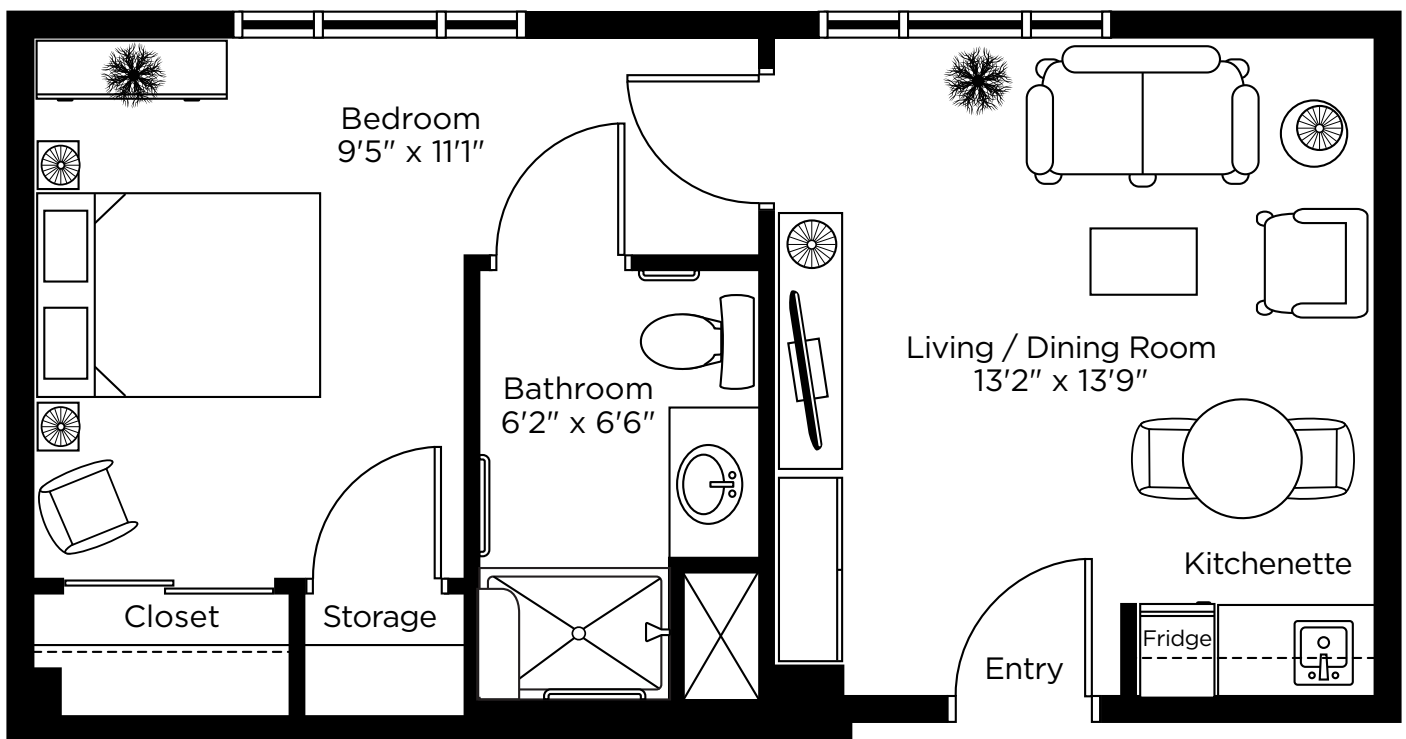

Cherry

One Bedroom
590 sq.ft.

Daisy

One Bedroom
635 sq.ft.

ALL ILLUSTRATIONS ARE ARTIST'S CONCEPT PLANS AND SPECIFICATIONS MAY CHANGE WITHOUT NOTICE. ACTUAL USABLE FLOOR SPACE MAY VARY FROM STATED FLOOR AREA. E & O.E.

Iris

One Bedroom
582 sq.ft.

ALL ILLUSTRATIONS ARE ARTIST'S CONCEPT PLANS AND SPECIFICATIONS MAY CHANGE WITHOUT NOTICE.
ACTUAL USABLE FLOOR SPACE MAY VARY FROM STATED FLOOR AREA. E & O.E.

Jasmine

One Bedroom
501 sq.ft.

Larkspur

One Bedroom
657 sq.ft.

Lavender

One Bedroom
640 sq.ft.

ALL ILLUSTRATIONS ARE ARTIST'S CONCEPT PLANS AND SPECIFICATIONS MAY CHANGE WITHOUT NOTICE.
ACTUAL USABLE FLOOR SPACE MAY VARY FROM STATED FLOOR AREA. E & O.E.

Lilac

One Bedroom
607 sq.ft.

Marigold

One Bedroom
610 sq.ft.

ALL ILLUSTRATIONS ARE ARTIST'S CONCEPT PLANS AND SPECIFICATIONS MAY CHANGE WITHOUT NOTICE.
ACTUAL USABLE FLOOR SPACE MAY VARY FROM STATED FLOOR AREA. E & O.E.