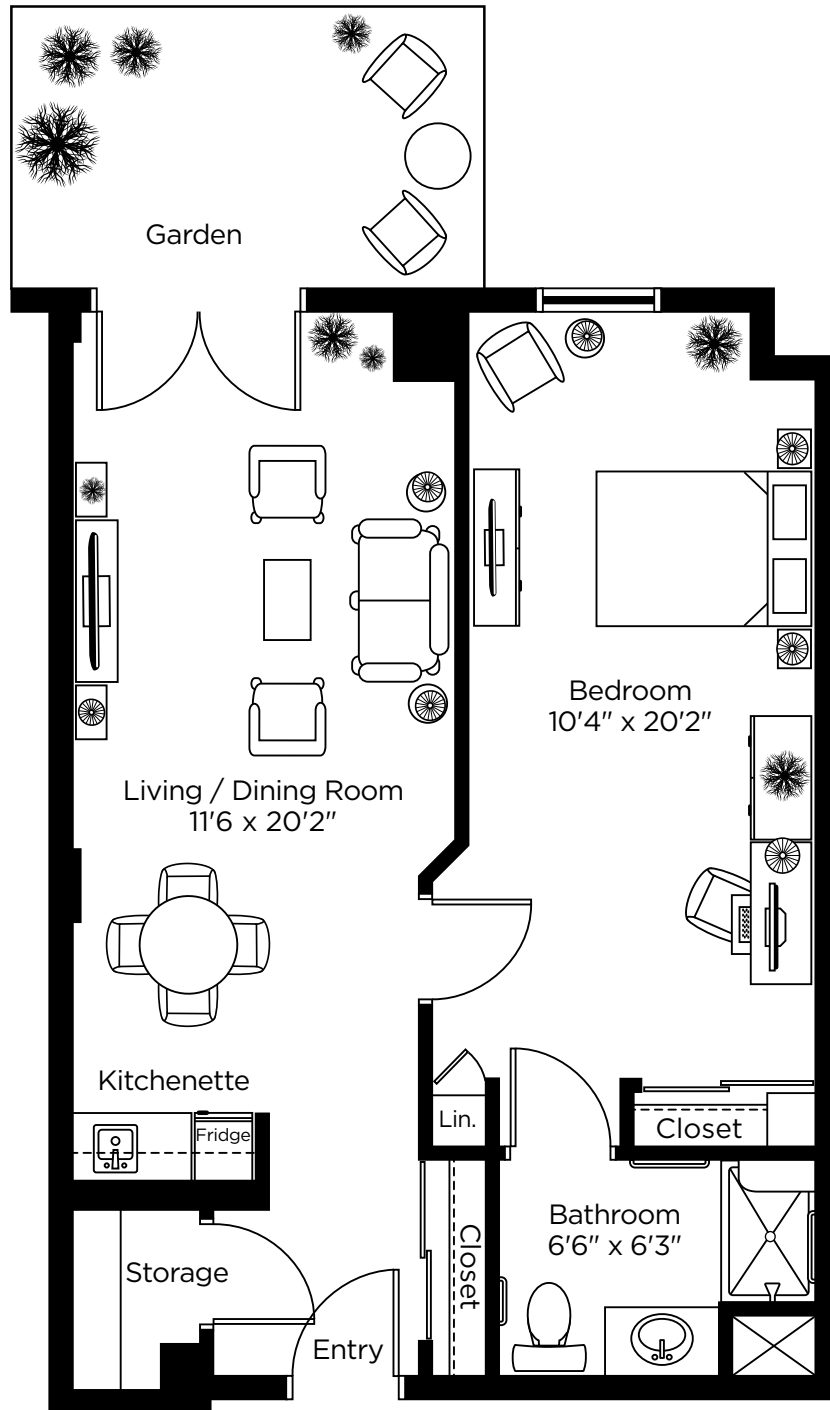

Cherry

One Bedroom
590 sq.ft.

Daisy

One Bedroom
635 sq.ft.

ALL ILLUSTRATIONS ARE ARTIST'S CONCEPT PLANS AND SPECIFICATIONS MAY CHANGE WITHOUT NOTICE. ACTUAL USABLE FLOOR SPACE MAY VARY FROM STATED FLOOR AREA. E & O.E.

Larkspur

One Bedroom
657 sq.ft.

Lavender

One Bedroom
640 sq.ft.

ALL ILLUSTRATIONS ARE ARTIST'S CONCEPT PLANS AND SPECIFICATIONS MAY CHANGE WITHOUT NOTICE.
ACTUAL USABLE FLOOR SPACE MAY VARY FROM STATED FLOOR AREA. E & O.E.

Lilac

One Bedroom
607 sq.ft.

Marigold

One Bedroom
610 sq.ft.

ALL ILLUSTRATIONS ARE ARTIST'S CONCEPT PLANS AND SPECIFICATIONS MAY CHANGE WITHOUT NOTICE.
ACTUAL USABLE FLOOR SPACE MAY VARY FROM STATED FLOOR AREA. E & O.E.

Orchid

One Bedroom
724 sq.ft.

ALL ILLUSTRATIONS ARE ARTIST'S CONCEPT PLANS AND SPECIFICATIONS MAY CHANGE WITHOUT NOTICE.
ACTUAL USABLE FLOOR SPACE MAY VARY FROM STATED FLOOR AREA. E & O.E.

Peony

One Bedroom
645 sq.ft.