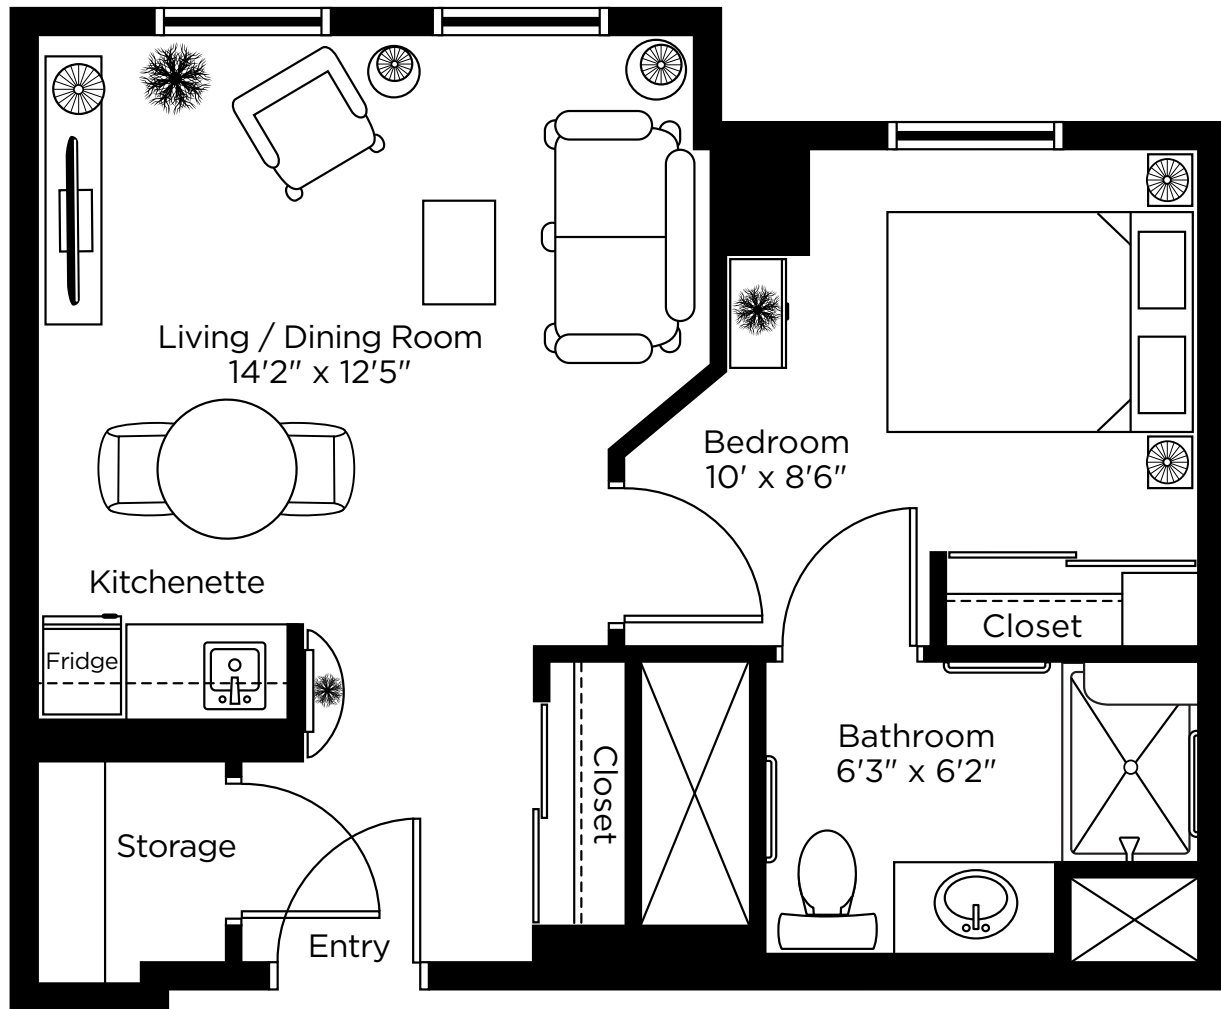

Lilac

One Bedroom
607 sq.ft.

Marigold

One Bedroom
610 sq.ft.

ALL ILLUSTRATIONS ARE ARTIST'S CONCEPT PLANS AND SPECIFICATIONS MAY CHANGE WITHOUT NOTICE.
ACTUAL USABLE FLOOR SPACE MAY VARY FROM STATED FLOOR AREA. E & O.E.

Orchid

One Bedroom
724 sq.ft.

ALL ILLUSTRATIONS ARE ARTIST'S CONCEPT PLANS AND SPECIFICATIONS MAY CHANGE WITHOUT NOTICE.
ACTUAL USABLE FLOOR SPACE MAY VARY FROM STATED FLOOR AREA. E & O.E.

Peony

One Bedroom
645 sq.ft.

Poppy

One Bedroom
643 sq.ft.

Rose

One Bedroom
626 sq.ft.

ALL ILLUSTRATIONS ARE ARTIST'S CONCEPT PLANS AND SPECIFICATIONS MAY CHANGE WITHOUT NOTICE.
ACTUAL USABLE FLOOR SPACE MAY VARY FROM STATED FLOOR AREA. E & O.E.

Violet

One Bedroom
517 sq.ft.

Willow

One Bedroom
602 sq.ft.

ALL ILLUSTRATIONS ARE ARTIST'S CONCEPT PLANS AND SPECIFICATIONS MAY CHANGE WITHOUT NOTICE. ACTUAL USABLE FLOOR SPACE MAY VARY FROM STATED FLOOR AREA. E & O.E.