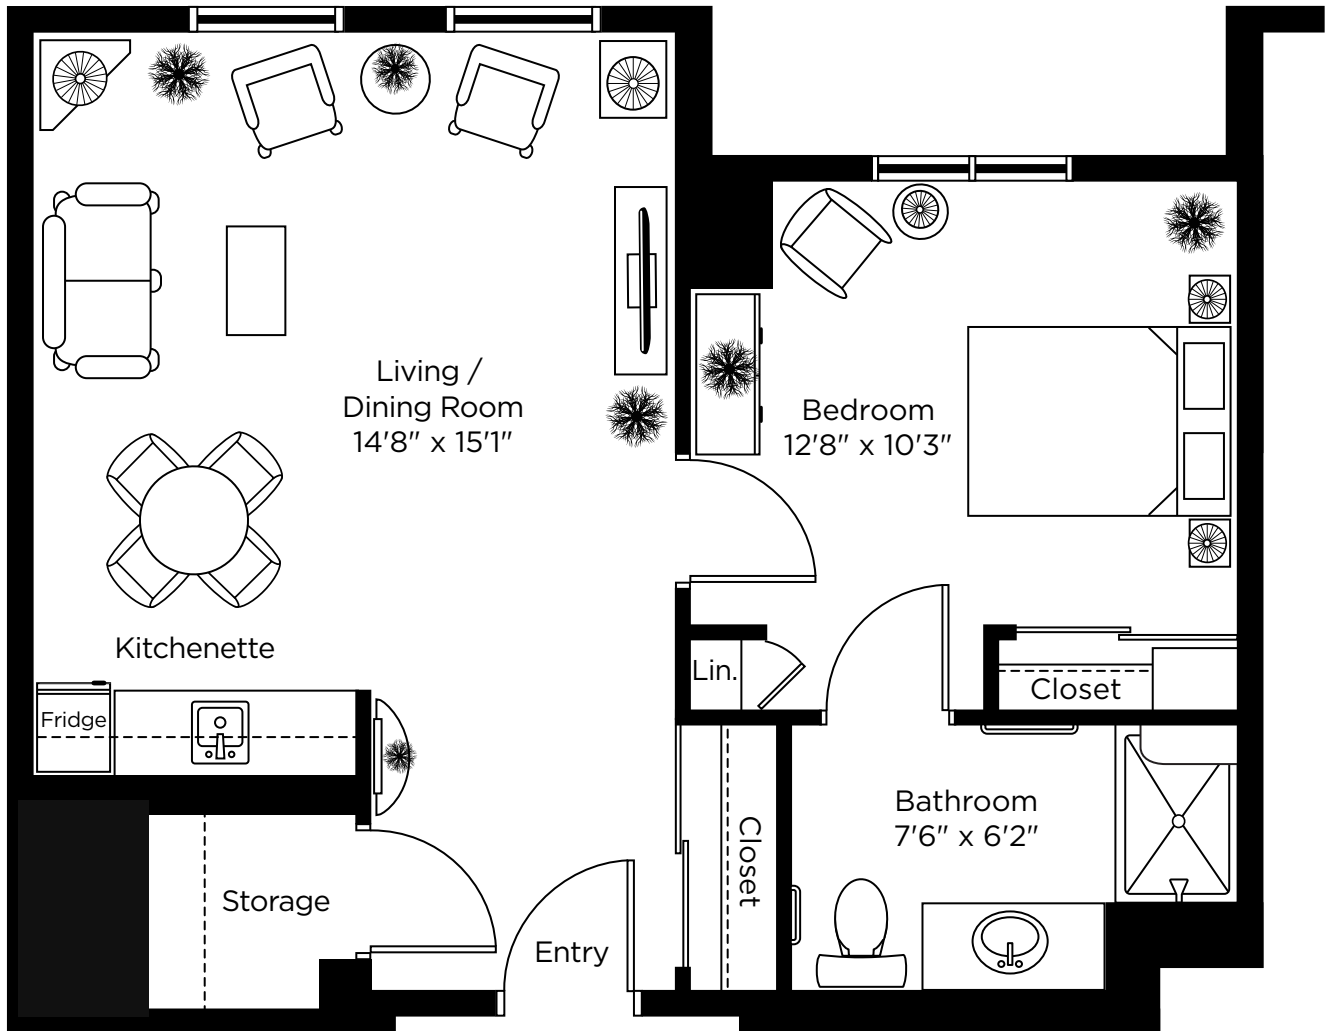

Lilac

One Bedroom
607 sq.ft.

Marigold

One Bedroom
610 sq.ft.

ALL ILLUSTRATIONS ARE ARTIST'S CONCEPT PLANS AND SPECIFICATIONS MAY CHANGE WITHOUT NOTICE.
ACTUAL USABLE FLOOR SPACE MAY VARY FROM STATED FLOOR AREA. E & O.E.

Orchid

One Bedroom
724 sq.ft.

ALL ILLUSTRATIONS ARE ARTIST'S CONCEPT PLANS AND SPECIFICATIONS MAY CHANGE WITHOUT NOTICE.
ACTUAL USABLE FLOOR SPACE MAY VARY FROM STATED FLOOR AREA. E & O.E.

Peony

One Bedroom
645 sq.ft.

Poppy

One Bedroom
643 sq.ft.

Rose

One Bedroom
626 sq.ft.

ALL ILLUSTRATIONS ARE ARTIST'S CONCEPT PLANS AND SPECIFICATIONS MAY CHANGE WITHOUT NOTICE.
ACTUAL USABLE FLOOR SPACE MAY VARY FROM STATED FLOOR AREA. E & O.E.

Violet

One Bedroom
517 sq.ft.

Willow

One Bedroom
602 sq.ft.

ALL ILLUSTRATIONS ARE ARTIST'S CONCEPT PLANS AND SPECIFICATIONS MAY CHANGE WITHOUT NOTICE. ACTUAL USABLE FLOOR SPACE MAY VARY FROM STATED FLOOR AREA. E & O.E.