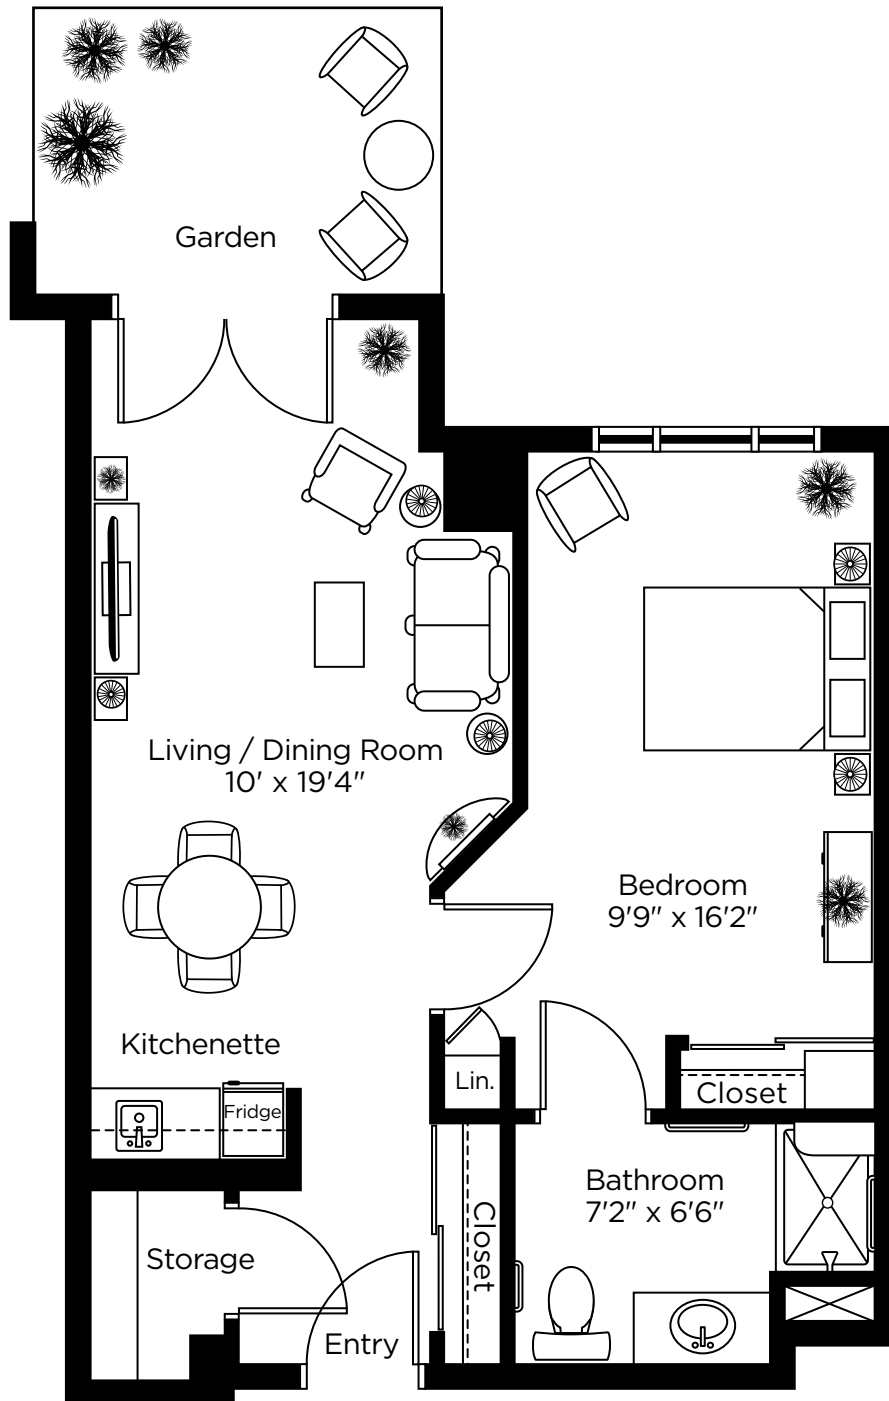

Cherry

One Bedroom
590 sq.ft.

Daisy

One Bedroom
635 sq.ft.

ALL ILLUSTRATIONS ARE ARTIST'S CONCEPT PLANS AND SPECIFICATIONS MAY CHANGE WITHOUT NOTICE. ACTUAL USABLE FLOOR SPACE MAY VARY FROM STATED FLOOR AREA. E & O.E.

Iris

One Bedroom
582 sq.ft.

ALL ILLUSTRATIONS ARE ARTIST'S CONCEPT PLANS AND SPECIFICATIONS MAY CHANGE WITHOUT NOTICE.
ACTUAL USABLE FLOOR SPACE MAY VARY FROM STATED FLOOR AREA. E & O.E.

Jasmine

One Bedroom
501 sq.ft.

Larkspur

One Bedroom
657 sq.ft.

Lavender

One Bedroom
640 sq.ft.

ALL ILLUSTRATIONS ARE ARTIST'S CONCEPT PLANS AND SPECIFICATIONS MAY CHANGE WITHOUT NOTICE.
ACTUAL USABLE FLOOR SPACE MAY VARY FROM STATED FLOOR AREA. E & O.E.

Lilac

One Bedroom
607 sq.ft.

Marigold

One Bedroom
610 sq.ft.

ALL ILLUSTRATIONS ARE ARTIST'S CONCEPT PLANS AND SPECIFICATIONS MAY CHANGE WITHOUT NOTICE.
ACTUAL USABLE FLOOR SPACE MAY VARY FROM STATED FLOOR AREA. E & O.E.