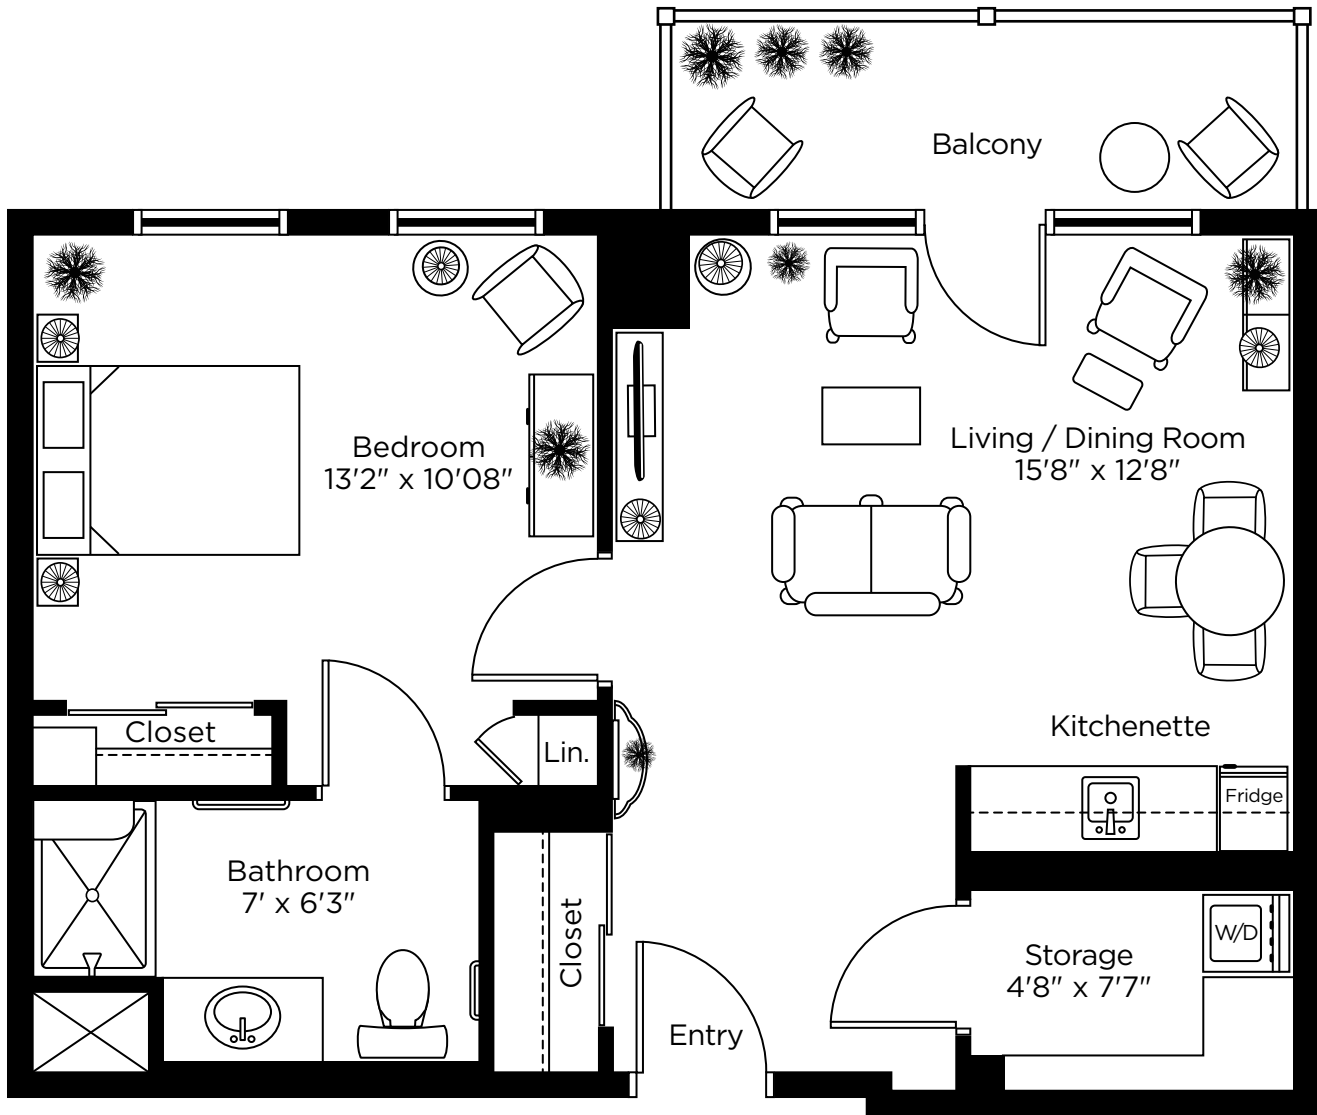

Cherry

One Bedroom
590 sq.ft.

Daisy

One Bedroom
635 sq.ft.

ALL ILLUSTRATIONS ARE ARTIST'S CONCEPT PLANS AND SPECIFICATIONS MAY CHANGE WITHOUT NOTICE. ACTUAL USABLE FLOOR SPACE MAY VARY FROM STATED FLOOR AREA. E & O.E.

Iris

One Bedroom
582 sq.ft.

ALL ILLUSTRATIONS ARE ARTIST'S CONCEPT PLANS AND SPECIFICATIONS MAY CHANGE WITHOUT NOTICE.
ACTUAL USABLE FLOOR SPACE MAY VARY FROM STATED FLOOR AREA. E & O.E.

Jasmine

One Bedroom
501 sq.ft.

Larkspur

One Bedroom
657 sq.ft.

Lavender

One Bedroom
640 sq.ft.

ALL ILLUSTRATIONS ARE ARTIST'S CONCEPT PLANS AND SPECIFICATIONS MAY CHANGE WITHOUT NOTICE.
ACTUAL USABLE FLOOR SPACE MAY VARY FROM STATED FLOOR AREA. E & O.E.

Lilac

One Bedroom
607 sq.ft.

Marigold

One Bedroom
610 sq.ft.

ALL ILLUSTRATIONS ARE ARTIST'S CONCEPT PLANS AND SPECIFICATIONS MAY CHANGE WITHOUT NOTICE.
ACTUAL USABLE FLOOR SPACE MAY VARY FROM STATED FLOOR AREA. E & O.E.