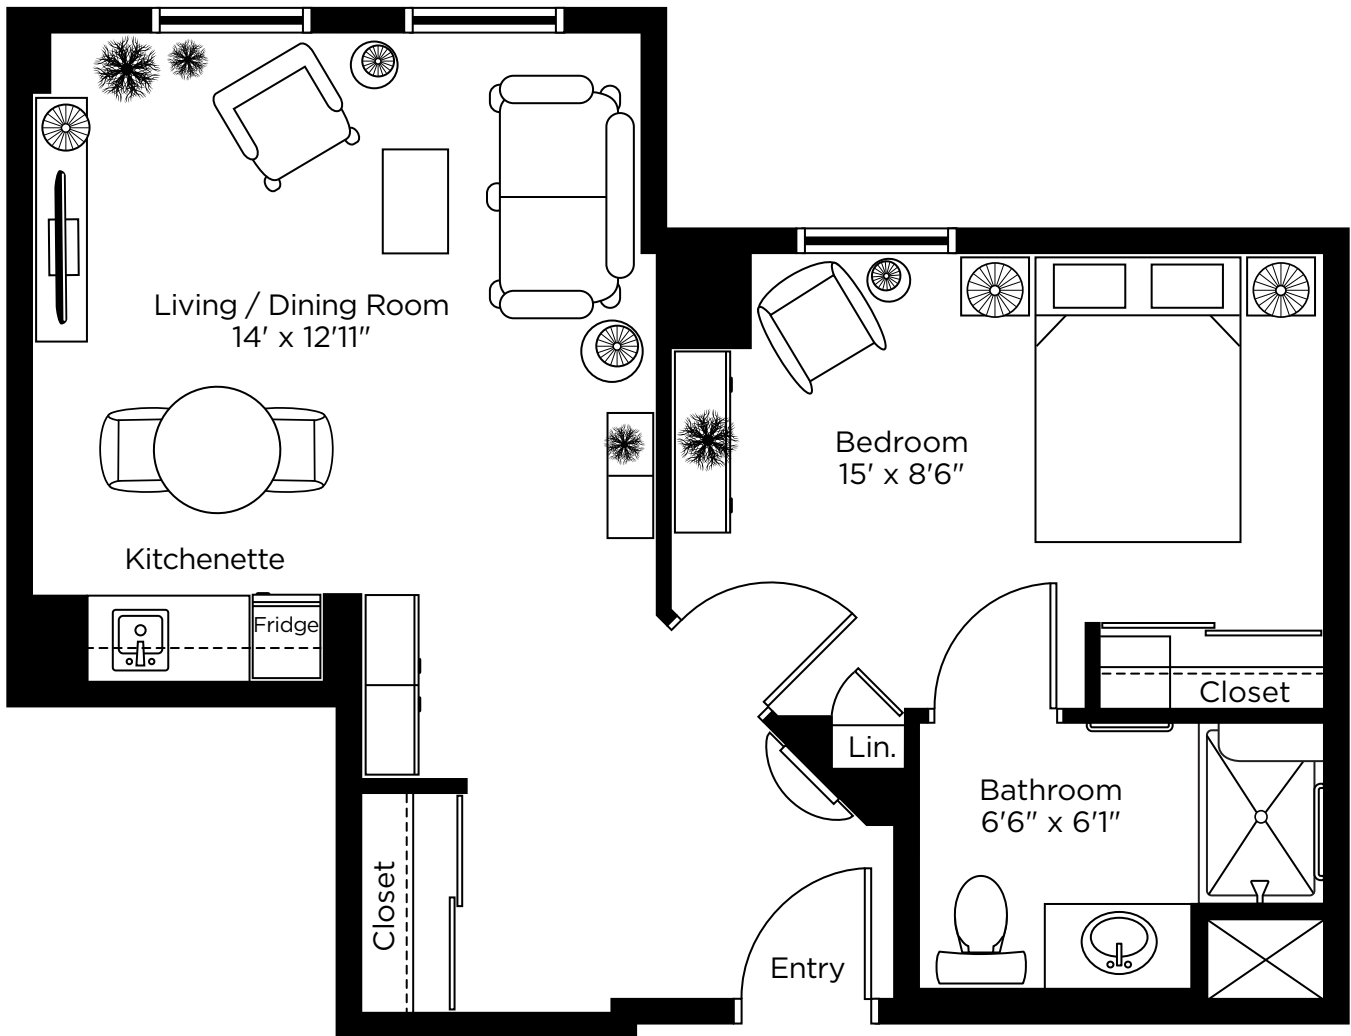

Cherry

One Bedroom
590 sq.ft.

Daisy

One Bedroom
635 sq.ft.

ALL ILLUSTRATIONS ARE ARTIST'S CONCEPT PLANS AND SPECIFICATIONS MAY CHANGE WITHOUT NOTICE. ACTUAL USABLE FLOOR SPACE MAY VARY FROM STATED FLOOR AREA. E & O.E.

Iris

One Bedroom
582 sq.ft.

ALL ILLUSTRATIONS ARE ARTIST'S CONCEPT PLANS AND SPECIFICATIONS MAY CHANGE WITHOUT NOTICE.
ACTUAL USABLE FLOOR SPACE MAY VARY FROM STATED FLOOR AREA. E & O.E.

Jasmine

One Bedroom
501 sq.ft.

Larkspur

One Bedroom
657 sq.ft.

Lavender

One Bedroom
640 sq.ft.

ALL ILLUSTRATIONS ARE ARTIST'S CONCEPT PLANS AND SPECIFICATIONS MAY CHANGE WITHOUT NOTICE.
ACTUAL USABLE FLOOR SPACE MAY VARY FROM STATED FLOOR AREA. E & O.E.

Violet

One Bedroom
517 sq.ft.

Willow

One Bedroom
602 sq.ft.

ALL ILLUSTRATIONS ARE ARTIST'S CONCEPT PLANS AND SPECIFICATIONS MAY CHANGE WITHOUT NOTICE. ACTUAL USABLE FLOOR SPACE MAY VARY FROM STATED FLOOR AREA. E & O.E.