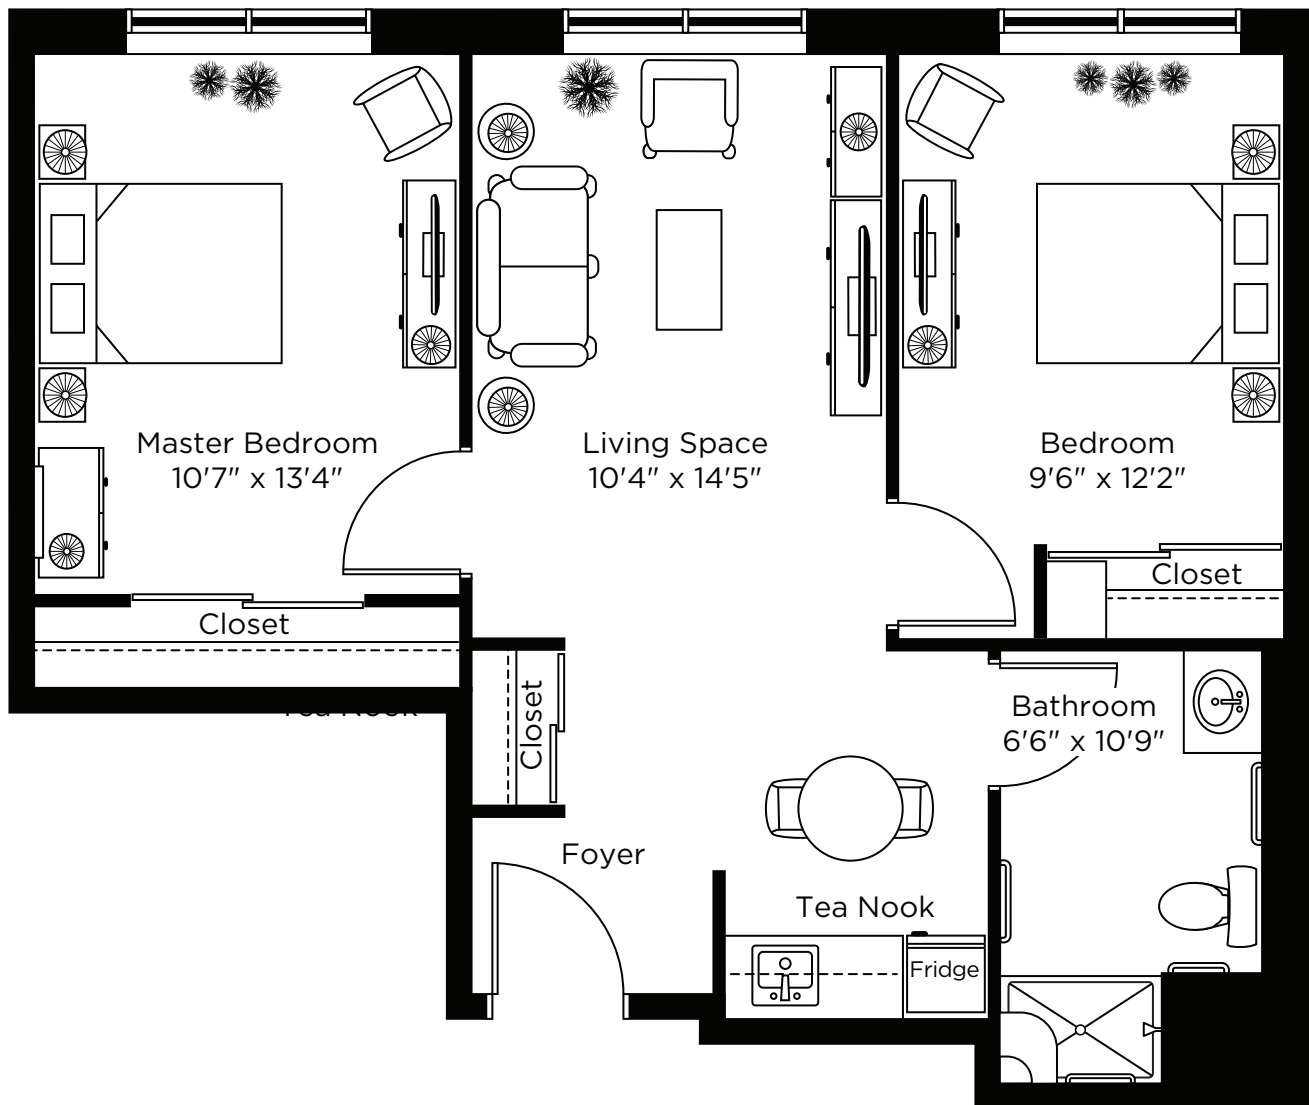

CHARTwell

ALLANDALE
STATION

retirement residence

357 Yonge Street, Barrie
249-888-9781

Suite Plans

TWO BEDROOM

ALL ILLUSTRATIONS ARE ARTIST'S CONCEPT PLANS AND SPECIFICATIONS MAY CHANGE WITHOUT NOTICE.
ACTUAL USABLE FLOOR SPACE MAY VARY FROM STATED FLOOR AREA. E & O.E.

The Scotian

Two Bedroom
1055 sq.ft.

ALL ILLUSTRATIONS ARE ARTIST'S CONCEPT PLANS AND SPECIFICATIONS MAY CHANGE WITHOUT NOTICE.
ACTUAL USABLE FLOOR SPACE MAY VARY FROM STATED FLOOR AREA. E & O.E.

The Steamboat Express

Two Bedroom
 931 sq.ft.

ALL ILLUSTRATIONS ARE ARTIST'S CONCEPT PLANS AND SPECIFICATIONS MAY CHANGE WITHOUT NOTICE.
 ACTUAL USABLE FLOOR SPACE MAY VARY FROM STATED FLOOR AREA. E & O.E.

The Vancouver Express

Two Bedroom
794 sq.ft.

The Winnipeg Express

Two Bedroom
 1004 sq.ft.

ALL ILLUSTRATIONS ARE ARTIST'S CONCEPT PLANS AND SPECIFICATIONS MAY CHANGE WITHOUT NOTICE.
 ACTUAL USABLE FLOOR SPACE MAY VARY FROM STATED FLOOR AREA. E & O.E.