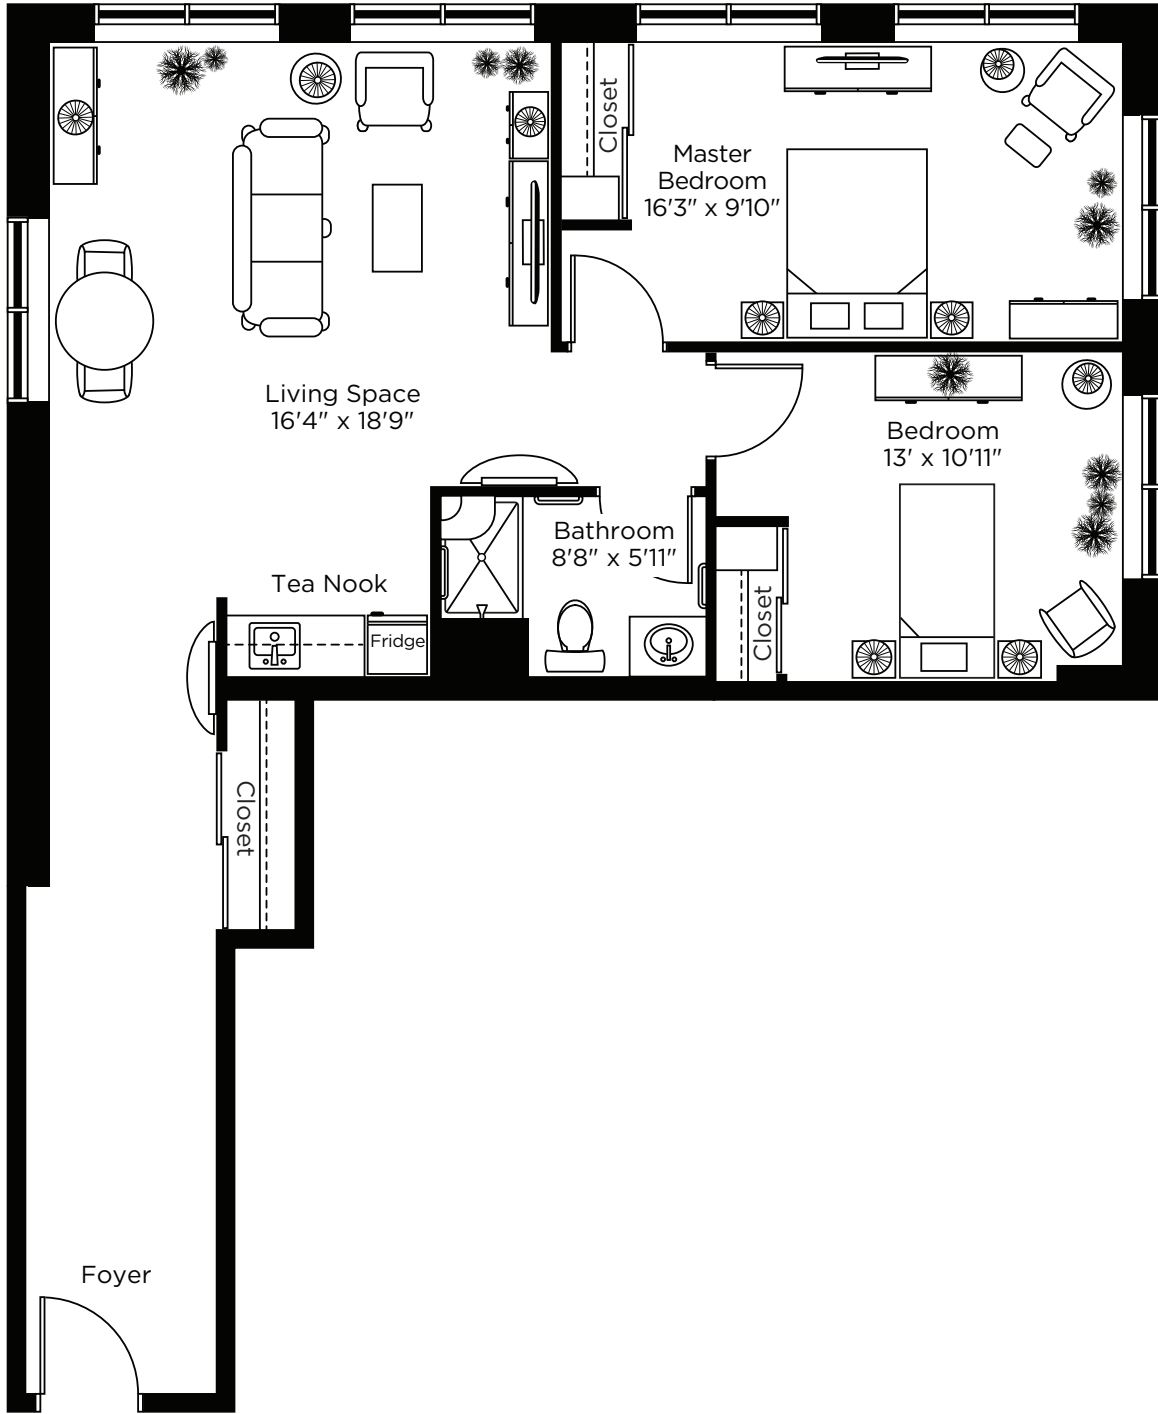

CHARTwell

ALLANDALE
STATION

retirement residence

357 Yonge Street, Barrie
249-888-9781

Suite Plans

TWO BEDROOM

ALL ILLUSTRATIONS ARE ARTIST'S CONCEPT PLANS AND SPECIFICATIONS MAY CHANGE WITHOUT NOTICE.
ACTUAL USABLE FLOOR SPACE MAY VARY FROM STATED FLOOR AREA. E & O.E.

The Scotian

Two Bedroom
1055 sq.ft.

ALL ILLUSTRATIONS ARE ARTIST'S CONCEPT PLANS AND SPECIFICATIONS MAY CHANGE WITHOUT NOTICE.
ACTUAL USABLE FLOOR SPACE MAY VARY FROM STATED FLOOR AREA. E & O.E.

The Steamboat Express

Two Bedroom
 931 sq.ft.

ALL ILLUSTRATIONS ARE ARTIST'S CONCEPT PLANS AND SPECIFICATIONS MAY CHANGE WITHOUT NOTICE.
 ACTUAL USABLE FLOOR SPACE MAY VARY FROM STATED FLOOR AREA. E & O.E.

The Vancouver Express

Two Bedroom
794 sq.ft.

The Winnipeg Express

Two Bedroom
 1004 sq.ft.

ALL ILLUSTRATIONS ARE ARTIST'S CONCEPT PLANS AND SPECIFICATIONS MAY CHANGE WITHOUT NOTICE.
 ACTUAL USABLE FLOOR SPACE MAY VARY FROM STATED FLOOR AREA. E & O.E.