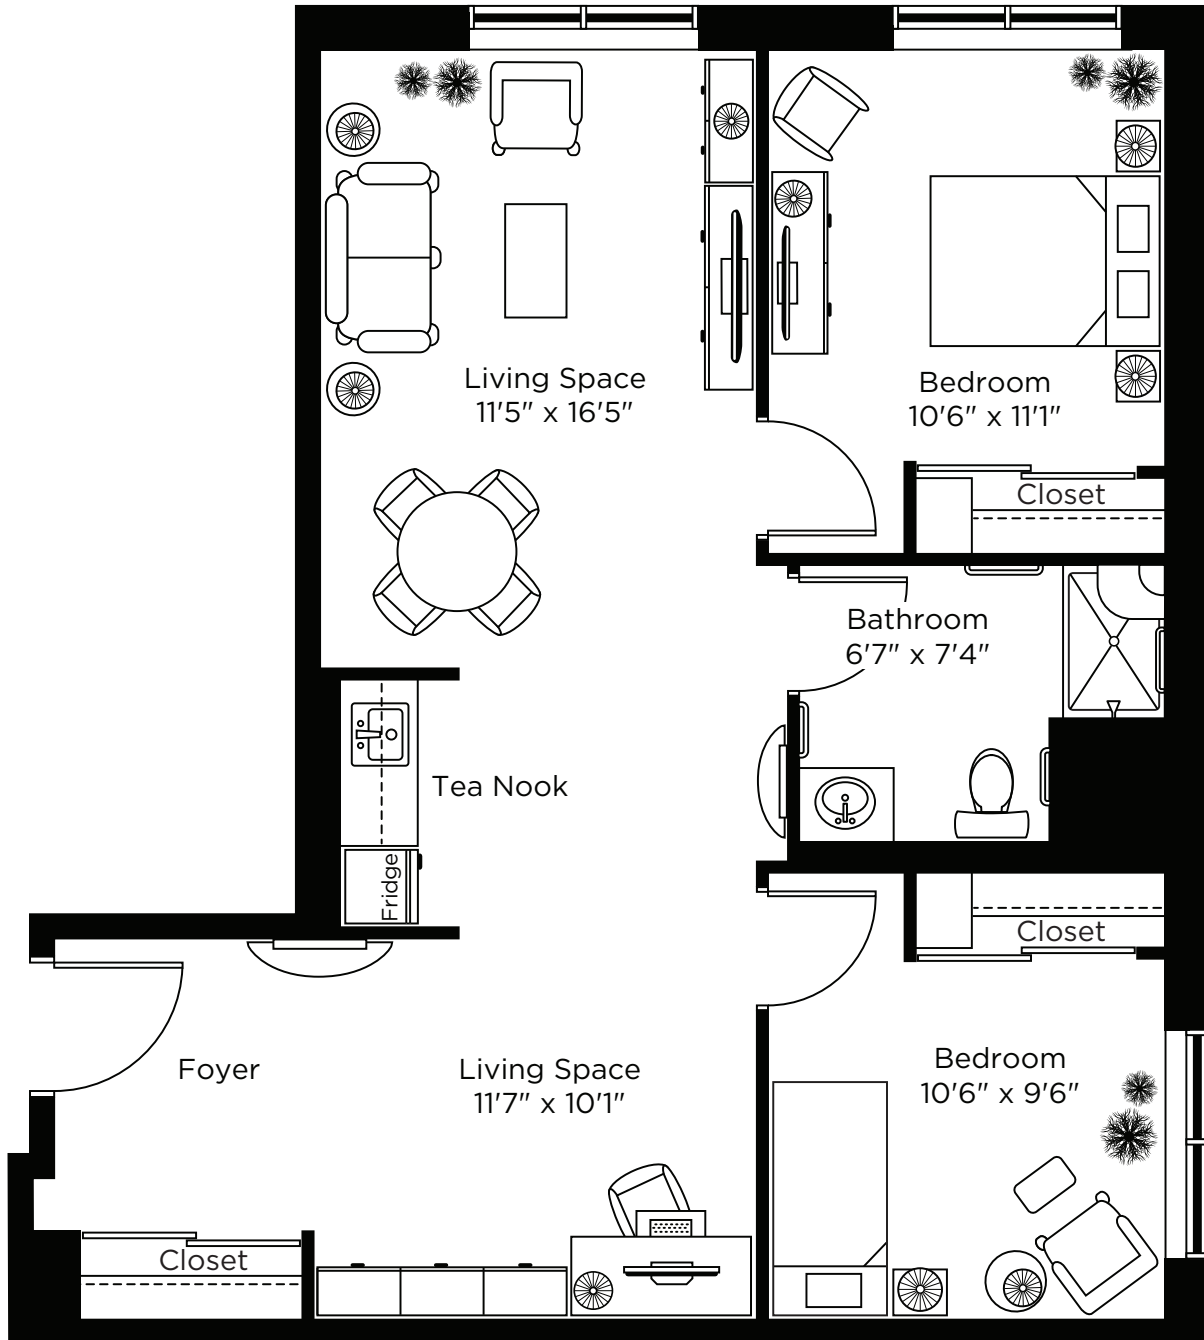

CHARTwell

ALLANDALE
STATION

retirement residence

357 Yonge Street, Barrie
249-888-9781

Suite Plans

TWO BEDROOM

ALL ILLUSTRATIONS ARE ARTIST'S CONCEPT PLANS AND SPECIFICATIONS MAY CHANGE WITHOUT NOTICE.
ACTUAL USABLE FLOOR SPACE MAY VARY FROM STATED FLOOR AREA. E & O.E.

The Scotian

Two Bedroom
1055 sq.ft.

ALL ILLUSTRATIONS ARE ARTIST'S CONCEPT PLANS AND SPECIFICATIONS MAY CHANGE WITHOUT NOTICE.
ACTUAL USABLE FLOOR SPACE MAY VARY FROM STATED FLOOR AREA. E & O.E.

The Steamboat Express

Two Bedroom
 931 sq.ft.

ALL ILLUSTRATIONS ARE ARTIST'S CONCEPT PLANS AND SPECIFICATIONS MAY CHANGE WITHOUT NOTICE.
 ACTUAL USABLE FLOOR SPACE MAY VARY FROM STATED FLOOR AREA. E & O.E.

The Vancouver Express

Two Bedroom
794 sq.ft.

The Winnipeg Express

Two Bedroom
 1004 sq.ft.

ALL ILLUSTRATIONS ARE ARTIST'S CONCEPT PLANS AND SPECIFICATIONS MAY CHANGE WITHOUT NOTICE.
 ACTUAL USABLE FLOOR SPACE MAY VARY FROM STATED FLOOR AREA. E & O.E.