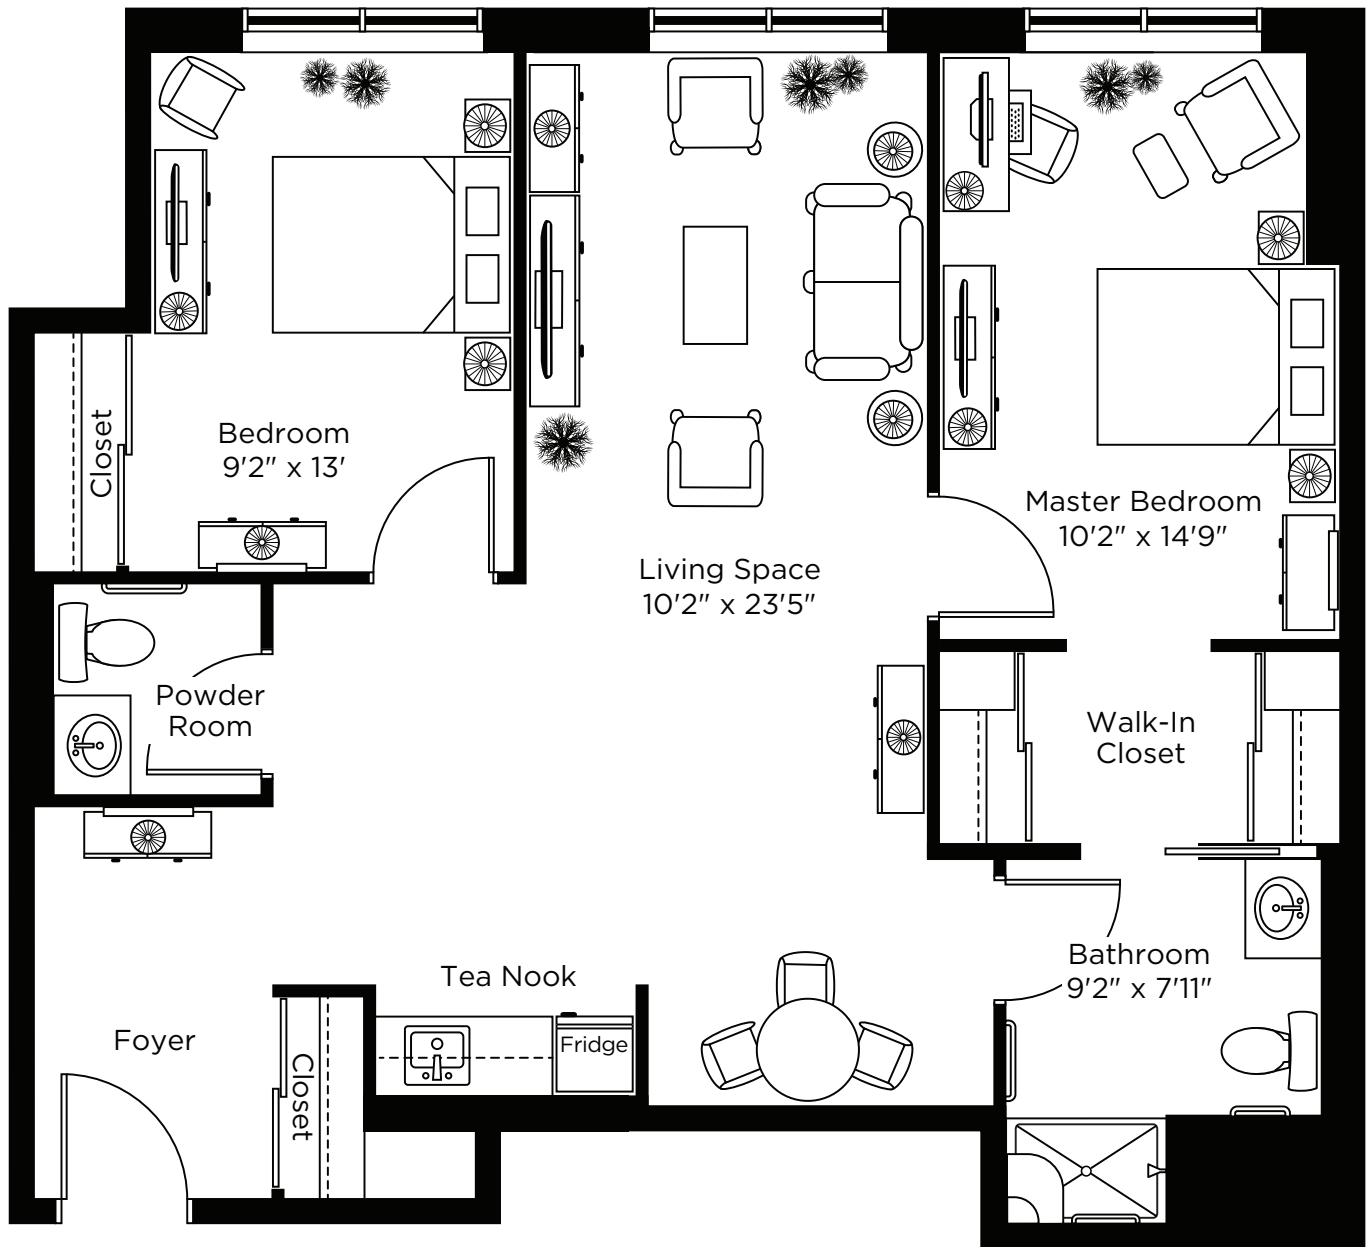

CHARTwell

ALLANDALE
STATION

retirement residence

357 Yonge Street, Barrie
249-888-9781

Suite Plans

TWO BEDROOM

ALL ILLUSTRATIONS ARE ARTIST'S CONCEPT PLANS AND SPECIFICATIONS MAY CHANGE WITHOUT NOTICE.
ACTUAL USABLE FLOOR SPACE MAY VARY FROM STATED FLOOR AREA. E & O.E.

The Scotian

Two Bedroom
1055 sq.ft.

ALL ILLUSTRATIONS ARE ARTIST'S CONCEPT PLANS AND SPECIFICATIONS MAY CHANGE WITHOUT NOTICE.
ACTUAL USABLE FLOOR SPACE MAY VARY FROM STATED FLOOR AREA. E & O.E.

The Steamboat Express

Two Bedroom
 931 sq.ft.

ALL ILLUSTRATIONS ARE ARTIST'S CONCEPT PLANS AND SPECIFICATIONS MAY CHANGE WITHOUT NOTICE.
 ACTUAL USABLE FLOOR SPACE MAY VARY FROM STATED FLOOR AREA. E & O.E.

The Vancouver Express

Two Bedroom
794 sq.ft.

The Winnipeg Express

Two Bedroom
 1004 sq.ft.

ALL ILLUSTRATIONS ARE ARTIST'S CONCEPT PLANS AND SPECIFICATIONS MAY CHANGE WITHOUT NOTICE.
 ACTUAL USABLE FLOOR SPACE MAY VARY FROM STATED FLOOR AREA. E & O.E.