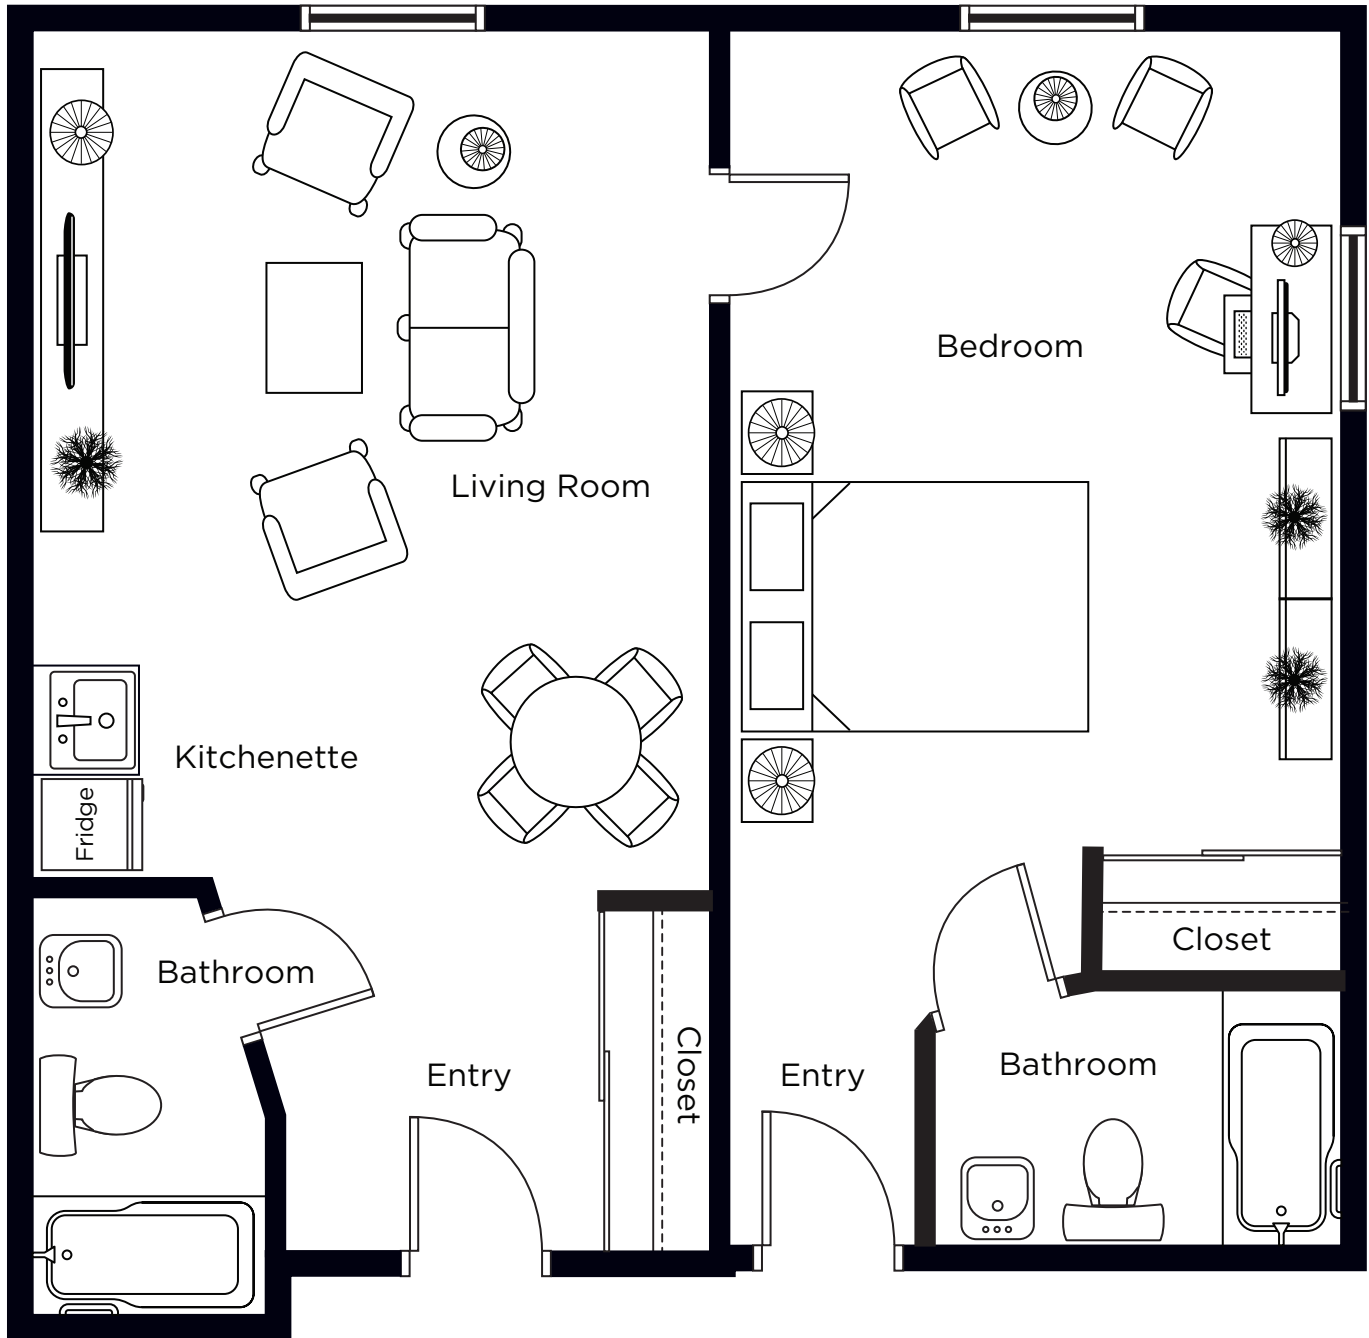

# Suite Plans

## ONE BEDROOM

ALL ILLUSTRATIONS ARE ARTIST'S CONCEPT PLANS AND SPECIFICATIONS MAY CHANGE WITHOUT NOTICE.  
ACTUAL USABLE FLOOR SPACE MAY VARY FROM STATED FLOOR AREA. E & O.E.

# Waterview One Bedroom

501 sq.ft.

# Dundas One Bedroom

528 sq.ft.

ALL ILLUSTRATIONS ARE ARTIST'S CONCEPT PLANS AND SPECIFICATIONS MAY CHANGE WITHOUT NOTICE. ACTUAL USABLE FLOOR SPACE MAY VARY FROM STATED FLOOR AREA. E & O.E.