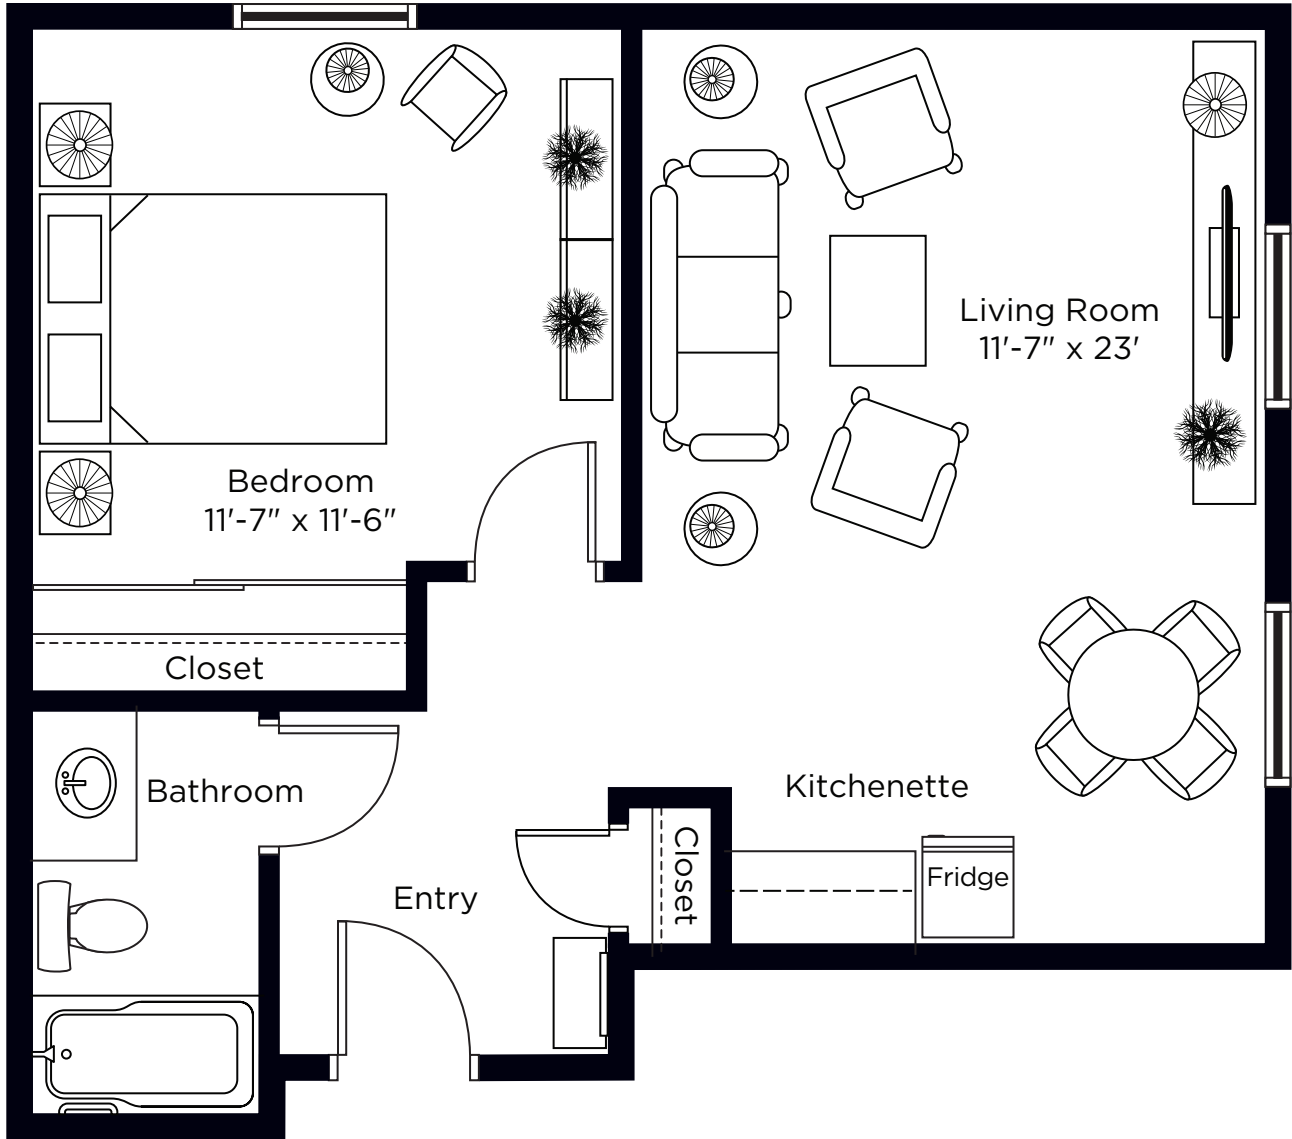

# Suite Plans

## ONE BEDROOM

ALL ILLUSTRATIONS ARE ARTIST'S CONCEPT PLANS AND SPECIFICATIONS MAY CHANGE WITHOUT NOTICE.  
ACTUAL USABLE FLOOR SPACE MAY VARY FROM STATED FLOOR AREA. E & O.E.

# Waterview One Bedroom

501 sq.ft.

# Dundas One Bedroom

528 sq.ft.

ALL ILLUSTRATIONS ARE ARTIST'S CONCEPT PLANS AND SPECIFICATIONS MAY CHANGE WITHOUT NOTICE. ACTUAL USABLE FLOOR SPACE MAY VARY FROM STATED FLOOR AREA. E & O.E.