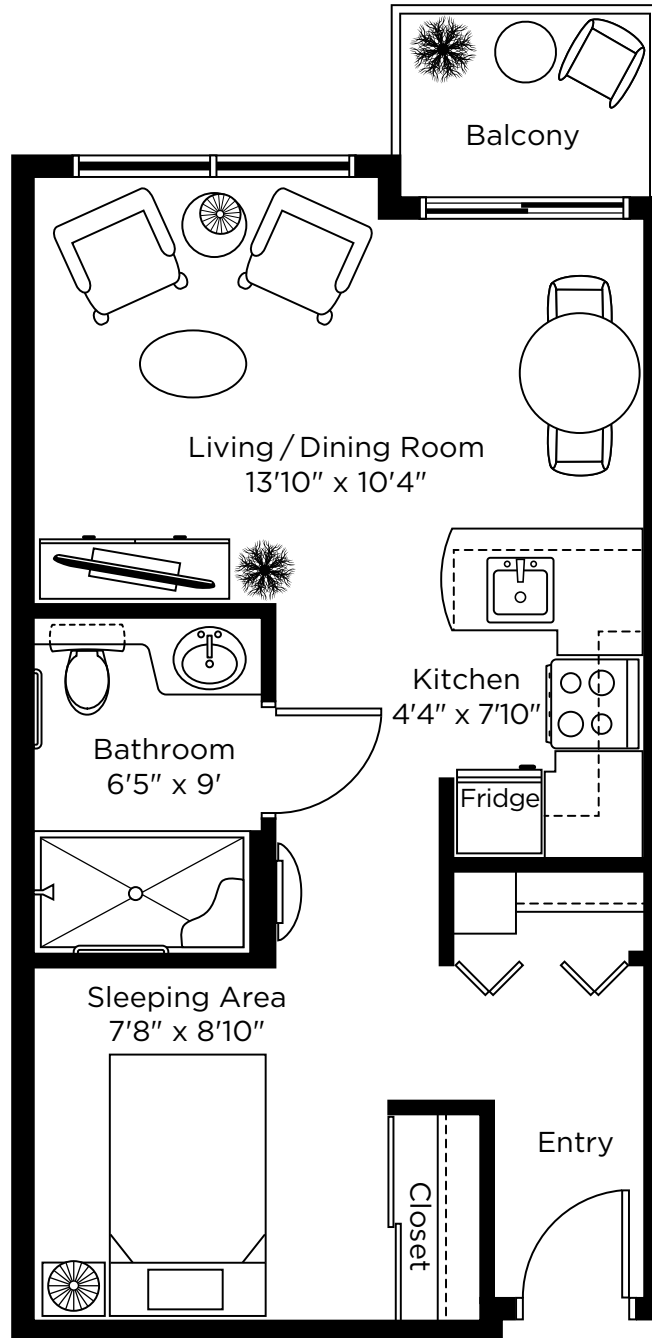

CHARTwell

WILLOW

retirement community

12275-224th Street
Maple Ridge • 604-676-3817

Suite Plans

STUDIO

ALL ILLUSTRATIONS ARE ARTIST'S CONCEPT PLANS AND SPECIFICATIONS MAY CHANGE WITHOUT NOTICE.
ACTUAL USABLE FLOOR SPACE MAY VARY FROM STATED FLOOR AREA. E & O.E.

Unit B1 Studio

425 sq.ft.

ALL ILLUSTRATIONS ARE ARTIST'S CONCEPT PLANS AND SPECIFICATIONS MAY CHANGE WITHOUT NOTICE. ACTUAL USABLE FLOOR SPACE MAY VARY FROM STATED FLOOR AREA. E & O.E.

Unit B2 Studio

433 sq.ft.

ALL ILLUSTRATIONS ARE ARTIST'S CONCEPT PLANS AND SPECIFICATIONS MAY CHANGE WITHOUT NOTICE. ACTUAL USABLE FLOOR SPACE MAY VARY FROM STATED FLOOR AREA. E & O.E.