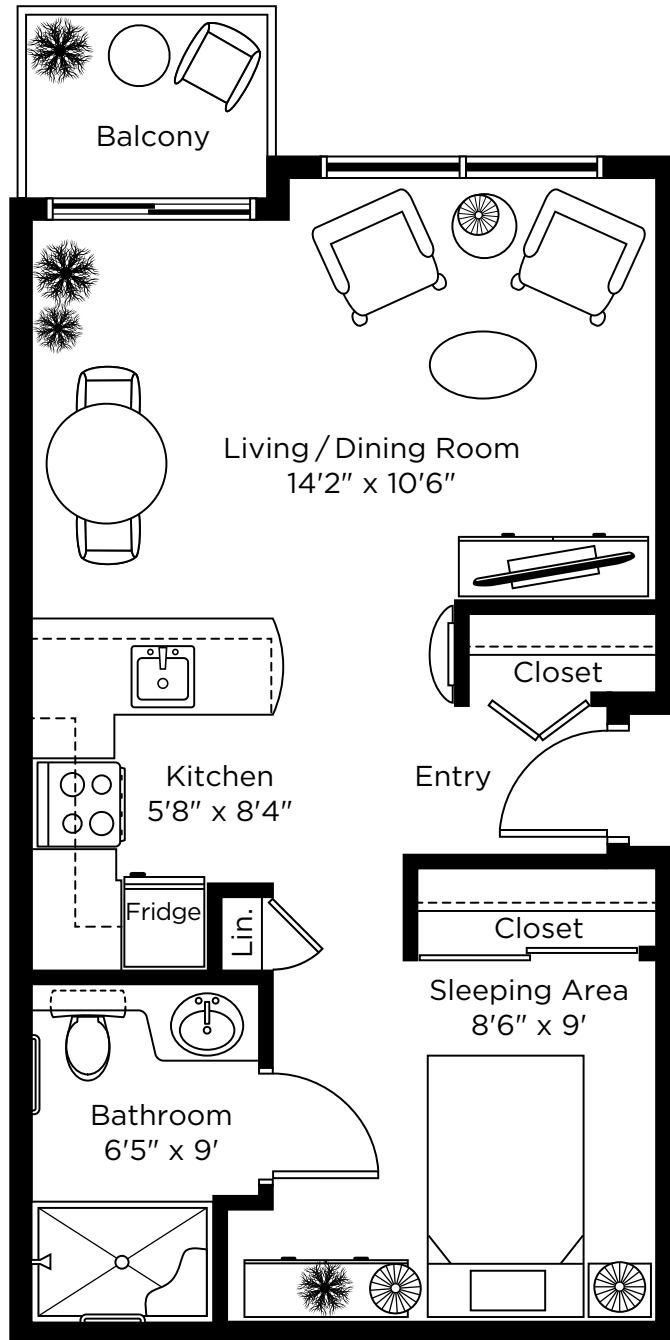

Unit B1 Studio

425 sq.ft.

ALL ILLUSTRATIONS ARE ARTIST'S CONCEPT PLANS AND SPECIFICATIONS MAY CHANGE WITHOUT NOTICE. ACTUAL USABLE FLOOR SPACE MAY VARY FROM STATED FLOOR AREA. E & O.E.

Unit B2 Studio

433 sq.ft.

ALL ILLUSTRATIONS ARE ARTIST'S CONCEPT PLANS AND SPECIFICATIONS MAY CHANGE WITHOUT NOTICE. ACTUAL USABLE FLOOR SPACE MAY VARY FROM STATED FLOOR AREA. E & O.E.