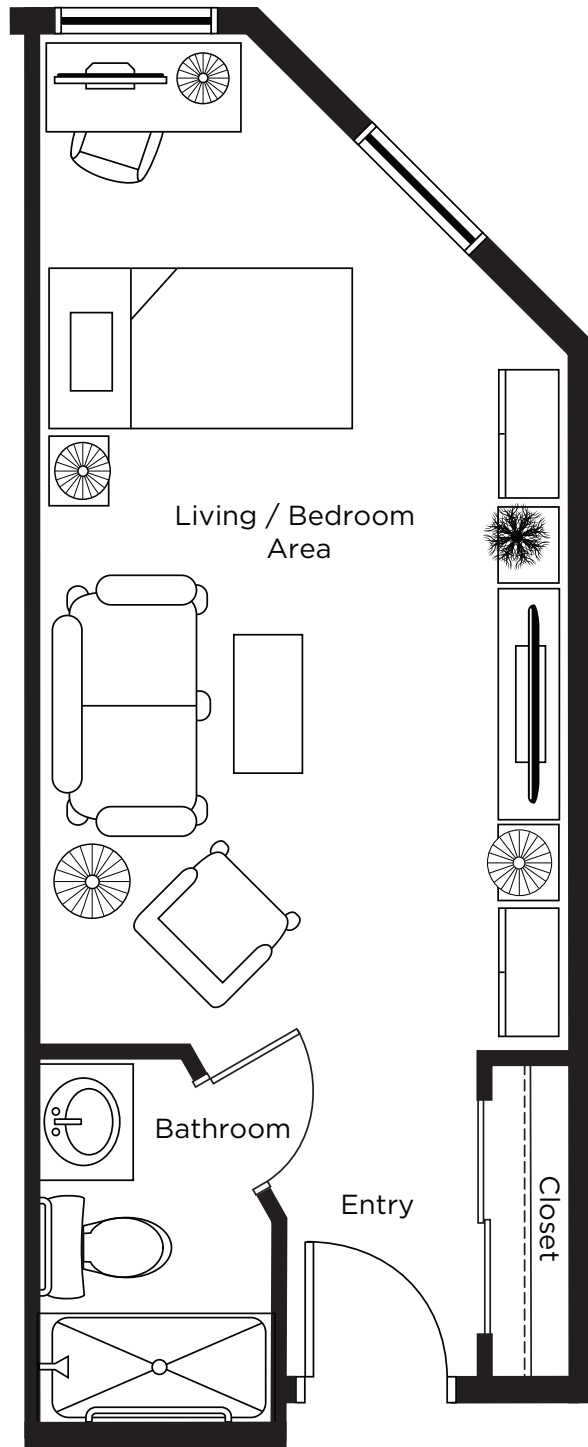

CHARTwell

TERRACE ON
THE SQUARE

retirement residence

100 Caroline Street South, Waterloo
226-336-8943

Suite Plans

STUDIO

ALL ILLUSTRATIONS ARE ARTIST'S CONCEPT PLANS AND SPECIFICATIONS MAY CHANGE WITHOUT NOTICE.
ACTUAL USABLE FLOOR SPACE MAY VARY FROM STATED FLOOR AREA. E & O.E.

Large Studio

338 sq.ft.

ALL ILLUSTRATIONS ARE ARTIST'S CONCEPT PLANS AND SPECIFICATIONS MAY CHANGE WITHOUT NOTICE. ACTUAL USABLE FLOOR SPACE MAY VARY FROM STATED FLOOR AREA. E & O.E.

Large Studio

346 sq.ft.

ALL ILLUSTRATIONS ARE ARTIST'S CONCEPT PLANS AND SPECIFICATIONS MAY CHANGE WITHOUT NOTICE. ACTUAL USABLE FLOOR SPACE MAY VARY FROM STATED FLOOR AREA. E & O.E.

Medium Studio

322 sq.ft.

ALL ILLUSTRATIONS ARE ARTIST'S CONCEPT PLANS AND SPECIFICATIONS MAY CHANGE WITHOUT NOTICE. ACTUAL USABLE FLOOR SPACE MAY VARY FROM STATED FLOOR AREA. E & O.E.

Studio Suite

300 sq.ft.

ALL ILLUSTRATIONS ARE ARTIST'S CONCEPT PLANS AND SPECIFICATIONS MAY CHANGE WITHOUT NOTICE. ACTUAL USABLE FLOOR SPACE MAY VARY FROM STATED FLOOR AREA. E & O.E.

Small Studio

246 sq.ft.