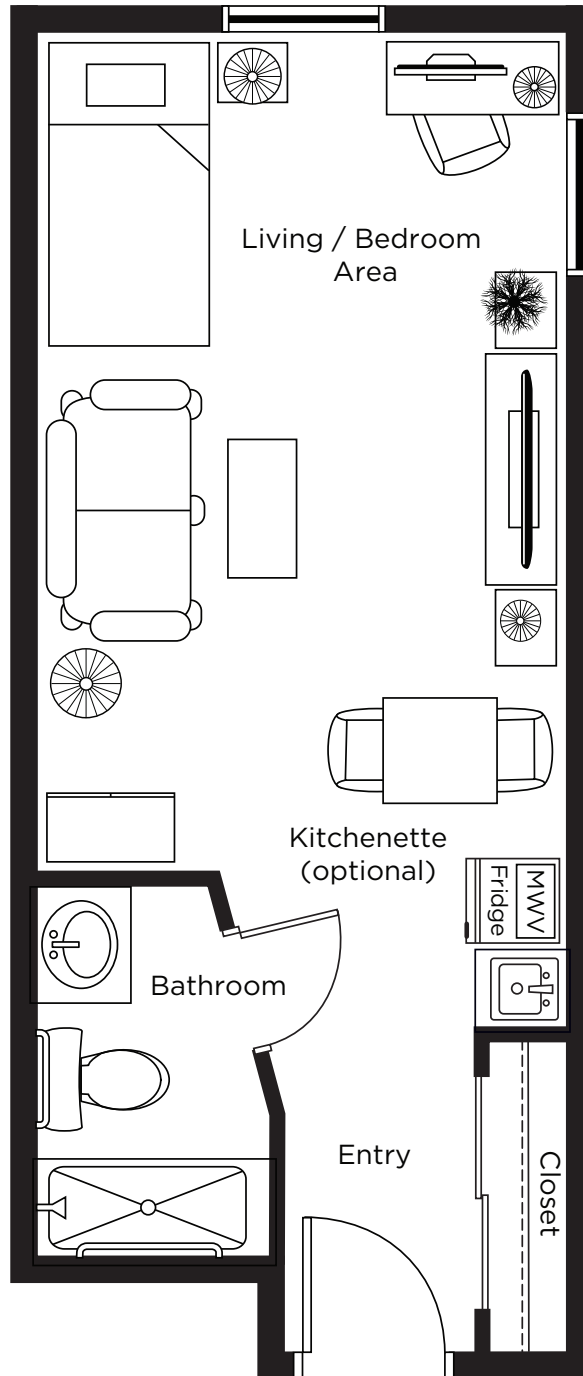

CHARTwell

TERRACE ON
THE SQUARE

retirement residence

100 Caroline Street South, Waterloo
226-336-8943

Suite Plans

STUDIO

ALL ILLUSTRATIONS ARE ARTIST'S CONCEPT PLANS AND SPECIFICATIONS MAY CHANGE WITHOUT NOTICE.
ACTUAL USABLE FLOOR SPACE MAY VARY FROM STATED FLOOR AREA. E & O.E.

Large Studio

338 sq.ft.

ALL ILLUSTRATIONS ARE ARTIST'S CONCEPT PLANS AND SPECIFICATIONS MAY CHANGE WITHOUT NOTICE. ACTUAL USABLE FLOOR SPACE MAY VARY FROM STATED FLOOR AREA. E & O.E.

Large Studio

346 sq.ft.

ALL ILLUSTRATIONS ARE ARTIST'S CONCEPT PLANS AND SPECIFICATIONS MAY CHANGE WITHOUT NOTICE. ACTUAL USABLE FLOOR SPACE MAY VARY FROM STATED FLOOR AREA. E & O.E.

Medium Studio

322 sq.ft.

ALL ILLUSTRATIONS ARE ARTIST'S CONCEPT PLANS AND SPECIFICATIONS MAY CHANGE WITHOUT NOTICE. ACTUAL USABLE FLOOR SPACE MAY VARY FROM STATED FLOOR AREA. E & O.E.

Large Studio

338 sq.ft.

ALL ILLUSTRATIONS ARE ARTIST'S CONCEPT PLANS AND SPECIFICATIONS MAY CHANGE WITHOUT NOTICE. ACTUAL USABLE FLOOR SPACE MAY VARY FROM STATED FLOOR AREA. E & O.E.

Large Studio

338 sq.ft.