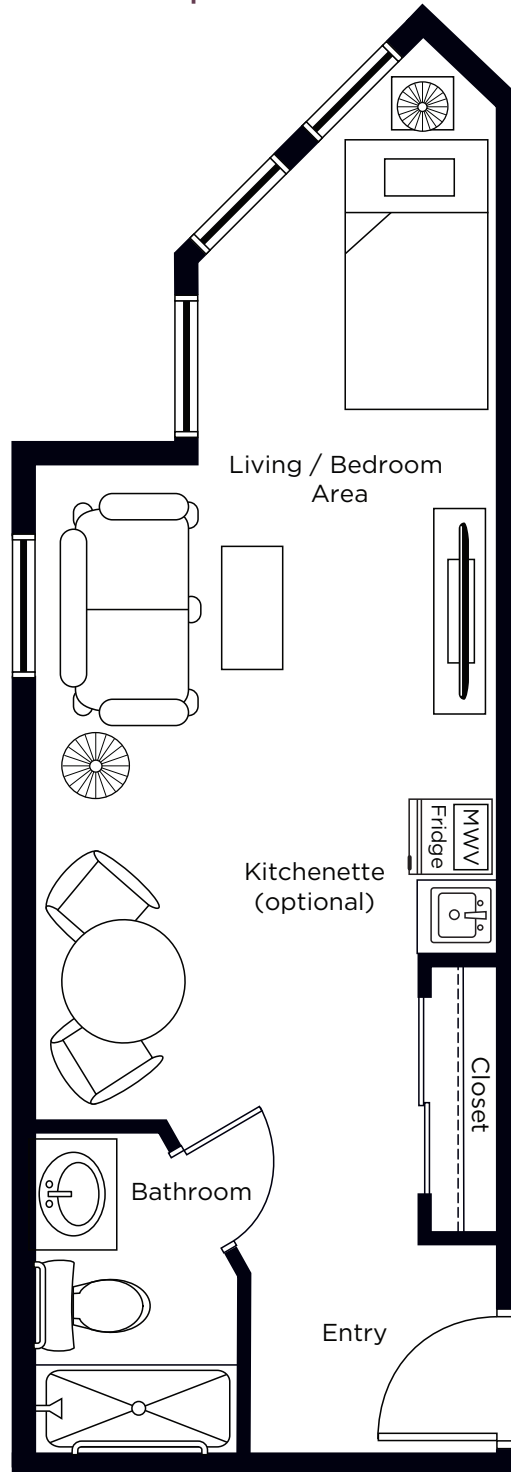

ALL ILLUSTRATIONS ARE ARTIST'S CONCEPT PLANS AND SPECIFICATIONS MAY CHANGE WITHOUT NOTICE. ACTUAL USABLE FLOOR SPACE MAY VARY FROM STATED FLOOR AREA. E & O.E.

Medium Studio

322 sq.ft.

ALL ILLUSTRATIONS ARE ARTIST'S CONCEPT PLANS AND SPECIFICATIONS MAY CHANGE WITHOUT NOTICE. ACTUAL USABLE FLOOR SPACE MAY VARY FROM STATED FLOOR AREA. E & O.E.

Studio Suite

300 sq.ft.

ALL ILLUSTRATIONS ARE ARTIST'S CONCEPT PLANS AND SPECIFICATIONS MAY CHANGE WITHOUT NOTICE. ACTUAL USABLE FLOOR SPACE MAY VARY FROM STATED FLOOR AREA. E & O.E.

Small Studio

246 sq.ft.

ALL ILLUSTRATIONS ARE ARTIST'S CONCEPT PLANS AND SPECIFICATIONS MAY CHANGE WITHOUT NOTICE.
ACTUAL USABLE FLOOR SPACE MAY VARY FROM STATED FLOOR AREA. E & O.E.

Medium Studio

379 sq.ft.

ALL ILLUSTRATIONS ARE ARTIST'S CONCEPT PLANS AND SPECIFICATIONS MAY CHANGE WITHOUT NOTICE. ACTUAL USABLE FLOOR SPACE MAY VARY FROM STATED FLOOR AREA. E & O.E.

Large Studio

338 sq.ft.

ALL ILLUSTRATIONS ARE ARTIST'S CONCEPT PLANS AND SPECIFICATIONS MAY CHANGE WITHOUT NOTICE. ACTUAL USABLE FLOOR SPACE MAY VARY FROM STATED FLOOR AREA. E & O.E.

Large Studio

338 sq.ft.