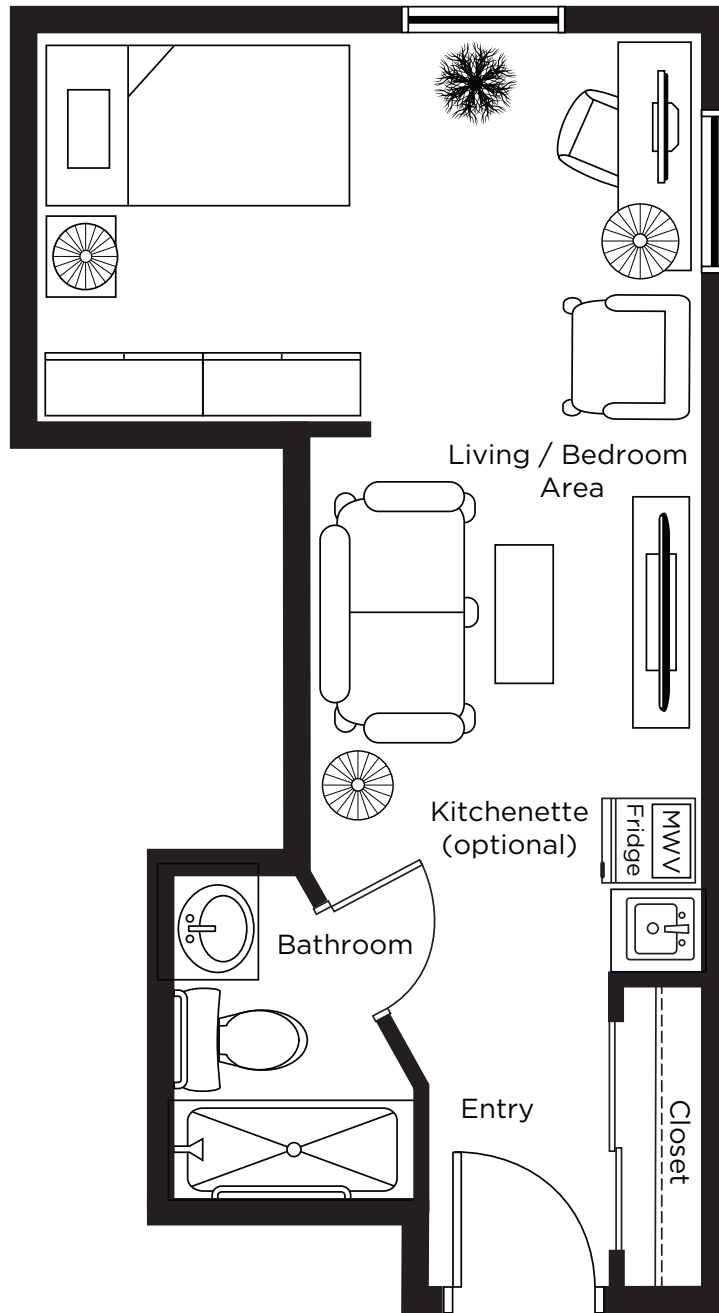

ALL ILLUSTRATIONS ARE ARTIST'S CONCEPT PLANS AND SPECIFICATIONS MAY CHANGE WITHOUT NOTICE. ACTUAL USABLE FLOOR SPACE MAY VARY FROM STATED FLOOR AREA. E & O.E.

Medium Studio

322 sq.ft.

ALL ILLUSTRATIONS ARE ARTIST'S CONCEPT PLANS AND SPECIFICATIONS MAY CHANGE WITHOUT NOTICE. ACTUAL USABLE FLOOR SPACE MAY VARY FROM STATED FLOOR AREA. E & O.E.

Studio Suite

300 sq.ft.

ALL ILLUSTRATIONS ARE ARTIST'S CONCEPT PLANS AND SPECIFICATIONS MAY CHANGE WITHOUT NOTICE. ACTUAL USABLE FLOOR SPACE MAY VARY FROM STATED FLOOR AREA. E & O.E.

Small Studio

246 sq.ft.

ALL ILLUSTRATIONS ARE ARTIST'S CONCEPT PLANS AND SPECIFICATIONS MAY CHANGE WITHOUT NOTICE.
ACTUAL USABLE FLOOR SPACE MAY VARY FROM STATED FLOOR AREA. E & O.E.

Medium Studio

379 sq.ft.

ALL ILLUSTRATIONS ARE ARTIST'S CONCEPT PLANS AND SPECIFICATIONS MAY CHANGE WITHOUT NOTICE. ACTUAL USABLE FLOOR SPACE MAY VARY FROM STATED FLOOR AREA. E & O.E.

Large Studio

338 sq.ft.

ALL ILLUSTRATIONS ARE ARTIST'S CONCEPT PLANS AND SPECIFICATIONS MAY CHANGE WITHOUT NOTICE. ACTUAL USABLE FLOOR SPACE MAY VARY FROM STATED FLOOR AREA. E & O.E.

Large Studio

338 sq.ft.