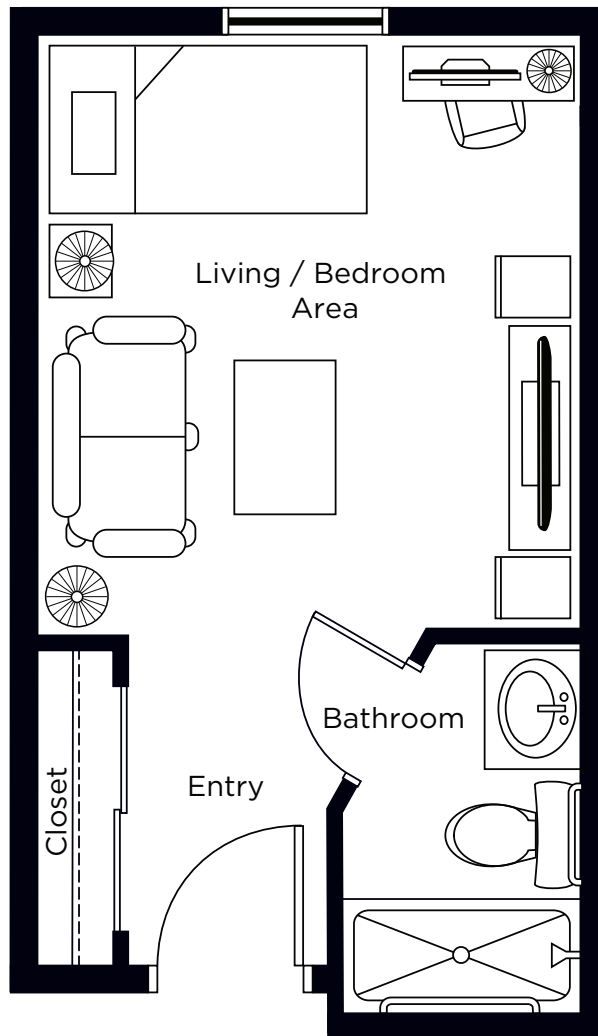

ALL ILLUSTRATIONS ARE ARTIST'S CONCEPT PLANS AND SPECIFICATIONS MAY CHANGE WITHOUT NOTICE. ACTUAL USABLE FLOOR SPACE MAY VARY FROM STATED FLOOR AREA. E & O.E.

Medium Studio

322 sq.ft.

ALL ILLUSTRATIONS ARE ARTIST'S CONCEPT PLANS AND SPECIFICATIONS MAY CHANGE WITHOUT NOTICE. ACTUAL USABLE FLOOR SPACE MAY VARY FROM STATED FLOOR AREA. E & O.E.

Studio Suite

300 sq.ft.

ALL ILLUSTRATIONS ARE ARTIST'S CONCEPT PLANS AND SPECIFICATIONS MAY CHANGE WITHOUT NOTICE. ACTUAL USABLE FLOOR SPACE MAY VARY FROM STATED FLOOR AREA. E & O.E.

Small Studio

246 sq.ft.

ALL ILLUSTRATIONS ARE ARTIST'S CONCEPT PLANS AND SPECIFICATIONS MAY CHANGE WITHOUT NOTICE.
ACTUAL USABLE FLOOR SPACE MAY VARY FROM STATED FLOOR AREA. E & O.E.

Medium Studio

379 sq.ft.

ALL ILLUSTRATIONS ARE ARTIST'S CONCEPT PLANS AND SPECIFICATIONS MAY CHANGE WITHOUT NOTICE. ACTUAL USABLE FLOOR SPACE MAY VARY FROM STATED FLOOR AREA. E & O.E.

Large Studio

338 sq.ft.

ALL ILLUSTRATIONS ARE ARTIST'S CONCEPT PLANS AND SPECIFICATIONS MAY CHANGE WITHOUT NOTICE. ACTUAL USABLE FLOOR SPACE MAY VARY FROM STATED FLOOR AREA. E & O.E.

Large Studio

338 sq.ft.