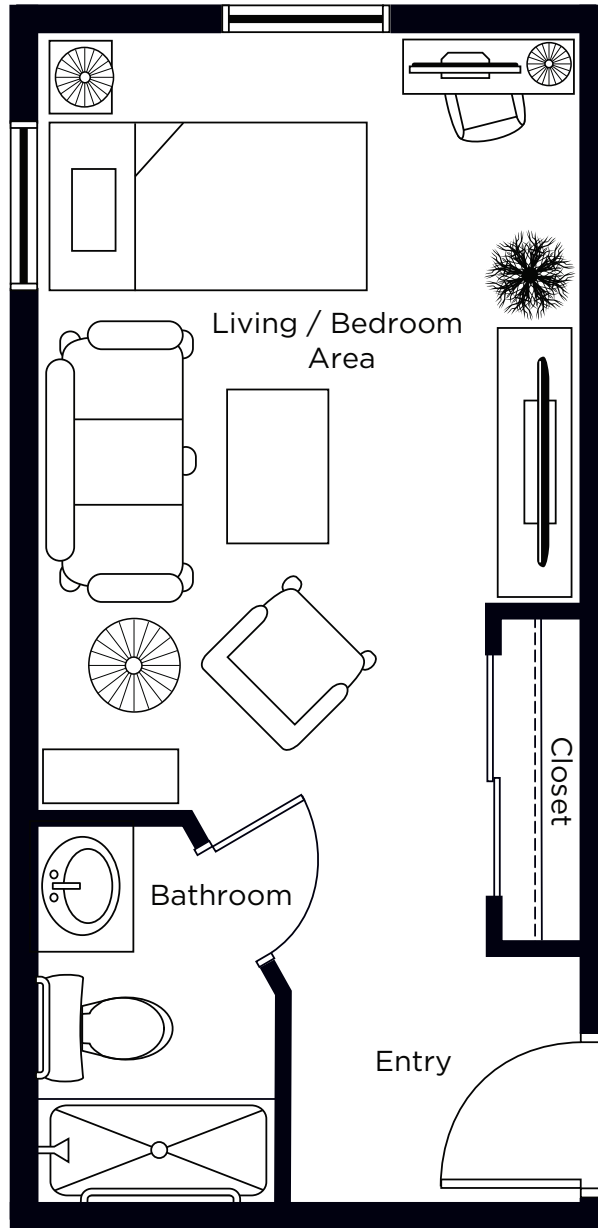

Large Studio

338 sq.ft.

ALL ILLUSTRATIONS ARE ARTIST'S CONCEPT PLANS AND SPECIFICATIONS MAY CHANGE WITHOUT NOTICE. ACTUAL USABLE FLOOR SPACE MAY VARY FROM STATED FLOOR AREA. E & O.E.

Large Studio

346 sq.ft.

ALL ILLUSTRATIONS ARE ARTIST'S CONCEPT PLANS AND SPECIFICATIONS MAY CHANGE WITHOUT NOTICE. ACTUAL USABLE FLOOR SPACE MAY VARY FROM STATED FLOOR AREA. E & O.E.

Medium Studio

322 sq.ft.

ALL ILLUSTRATIONS ARE ARTIST'S CONCEPT PLANS AND SPECIFICATIONS MAY CHANGE WITHOUT NOTICE. ACTUAL USABLE FLOOR SPACE MAY VARY FROM STATED FLOOR AREA. E & O.E.

Studio Suite

300 sq.ft.

ALL ILLUSTRATIONS ARE ARTIST'S CONCEPT PLANS AND SPECIFICATIONS MAY CHANGE WITHOUT NOTICE. ACTUAL USABLE FLOOR SPACE MAY VARY FROM STATED FLOOR AREA. E & O.E.

Small Studio

246 sq.ft.

ALL ILLUSTRATIONS ARE ARTIST'S CONCEPT PLANS AND SPECIFICATIONS MAY CHANGE WITHOUT NOTICE.
ACTUAL USABLE FLOOR SPACE MAY VARY FROM STATED FLOOR AREA. E & O.E.

Medium Studio

379 sq.ft.

ALL ILLUSTRATIONS ARE ARTIST'S CONCEPT PLANS AND SPECIFICATIONS MAY CHANGE WITHOUT NOTICE. ACTUAL USABLE FLOOR SPACE MAY VARY FROM STATED FLOOR AREA. E & O.E.