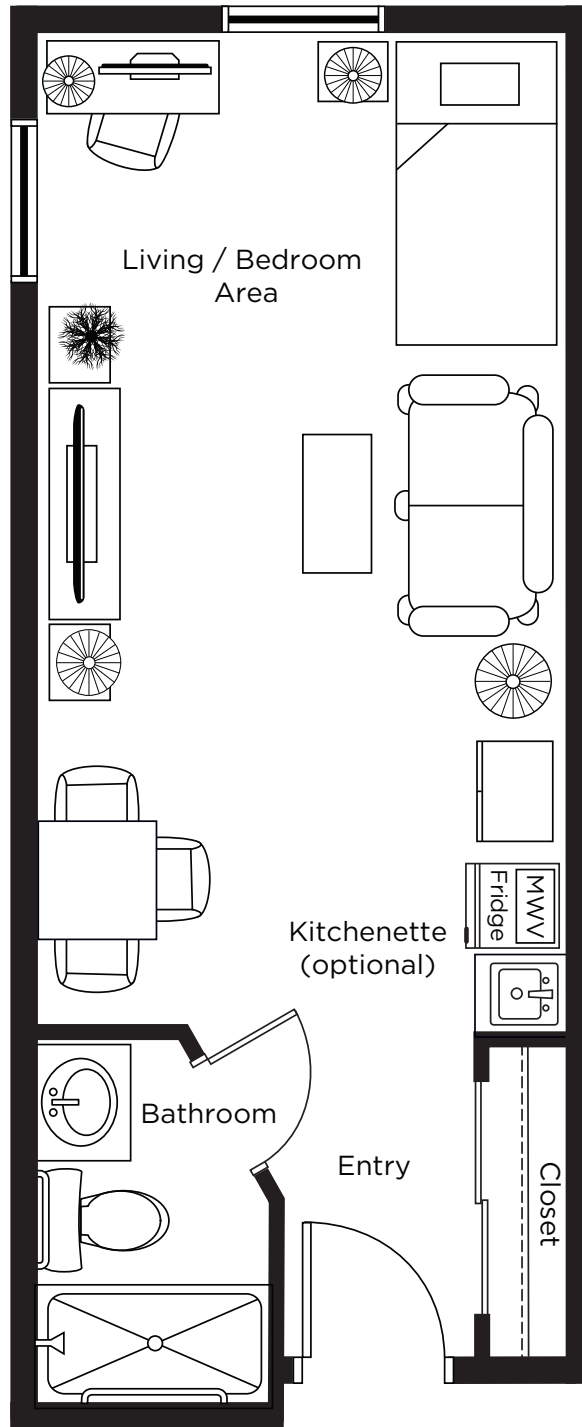

CHARTwell

TERRACE ON
THE SQUARE

retirement residence

100 Caroline Street South, Waterloo
226-336-8943

Suite Plans

STUDIO

ALL ILLUSTRATIONS ARE ARTIST'S CONCEPT PLANS AND SPECIFICATIONS MAY CHANGE WITHOUT NOTICE.
ACTUAL USABLE FLOOR SPACE MAY VARY FROM STATED FLOOR AREA. E & O.E.

Large Studio

338 sq.ft.

ALL ILLUSTRATIONS ARE ARTIST'S CONCEPT PLANS AND SPECIFICATIONS MAY CHANGE WITHOUT NOTICE. ACTUAL USABLE FLOOR SPACE MAY VARY FROM STATED FLOOR AREA. E & O.E.

Large Studio

346 sq.ft.

ALL ILLUSTRATIONS ARE ARTIST'S CONCEPT PLANS AND SPECIFICATIONS MAY CHANGE WITHOUT NOTICE. ACTUAL USABLE FLOOR SPACE MAY VARY FROM STATED FLOOR AREA. E & O.E.

Medium Studio

322 sq.ft.

ALL ILLUSTRATIONS ARE ARTIST'S CONCEPT PLANS AND SPECIFICATIONS MAY CHANGE WITHOUT NOTICE. ACTUAL USABLE FLOOR SPACE MAY VARY FROM STATED FLOOR AREA. E & O.E.

Studio Suite

300 sq.ft.

ALL ILLUSTRATIONS ARE ARTIST'S CONCEPT PLANS AND SPECIFICATIONS MAY CHANGE WITHOUT NOTICE. ACTUAL USABLE FLOOR SPACE MAY VARY FROM STATED FLOOR AREA. E & O.E.

Small Studio

246 sq.ft.