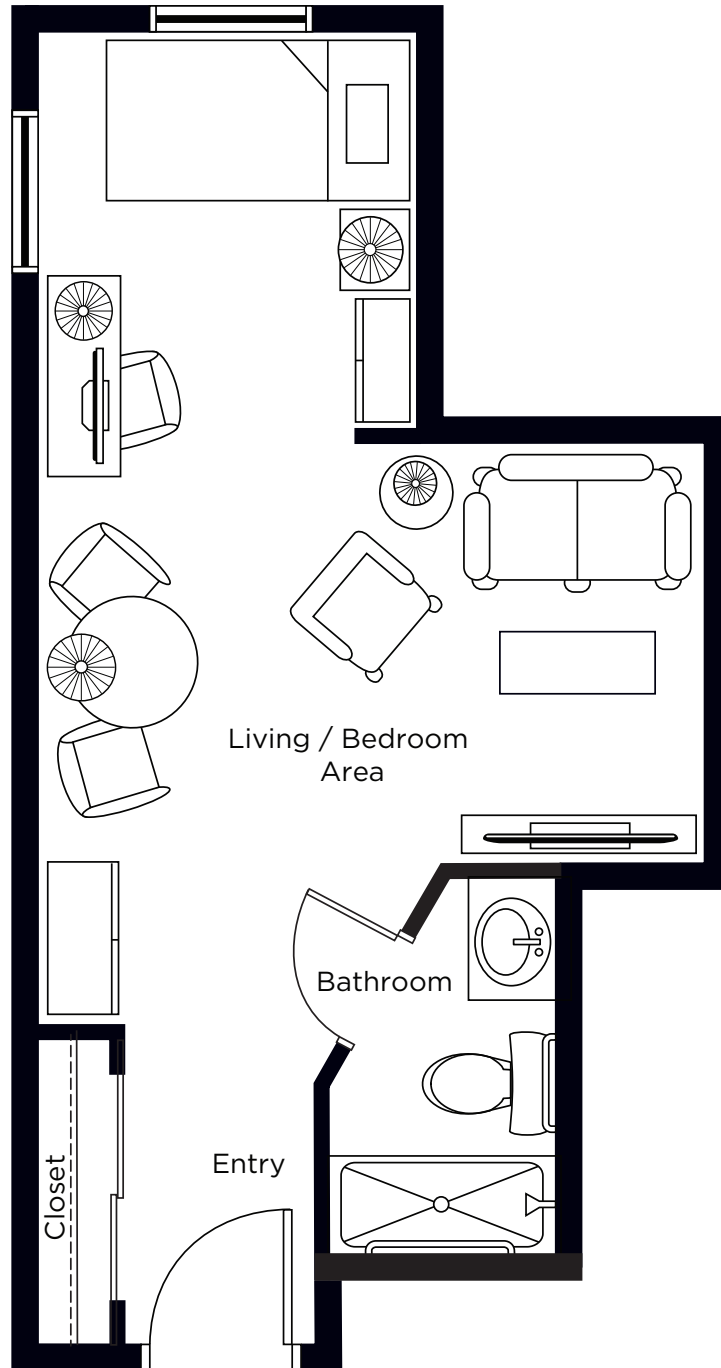

Studio Suite

300 sq.ft.

ALL ILLUSTRATIONS ARE ARTIST'S CONCEPT PLANS AND SPECIFICATIONS MAY CHANGE WITHOUT NOTICE. ACTUAL USABLE FLOOR SPACE MAY VARY FROM STATED FLOOR AREA. E & O.E.

Small Studio

246 sq.ft.

ALL ILLUSTRATIONS ARE ARTIST'S CONCEPT PLANS AND SPECIFICATIONS MAY CHANGE WITHOUT NOTICE.
ACTUAL USABLE FLOOR SPACE MAY VARY FROM STATED FLOOR AREA. E & O.E.

Medium Studio

379 sq.ft.

ALL ILLUSTRATIONS ARE ARTIST'S CONCEPT PLANS AND SPECIFICATIONS MAY CHANGE WITHOUT NOTICE. ACTUAL USABLE FLOOR SPACE MAY VARY FROM STATED FLOOR AREA. E & O.E.

Large Studio

338 sq.ft.

ALL ILLUSTRATIONS ARE ARTIST'S CONCEPT PLANS AND SPECIFICATIONS MAY CHANGE WITHOUT NOTICE. ACTUAL USABLE FLOOR SPACE MAY VARY FROM STATED FLOOR AREA. E & O.E.

Large Studio

338 sq.ft.

ALL ILLUSTRATIONS ARE ARTIST'S CONCEPT PLANS AND SPECIFICATIONS MAY CHANGE WITHOUT NOTICE.
ACTUAL USABLE FLOOR SPACE MAY VARY FROM STATED FLOOR AREA. E & O.E.