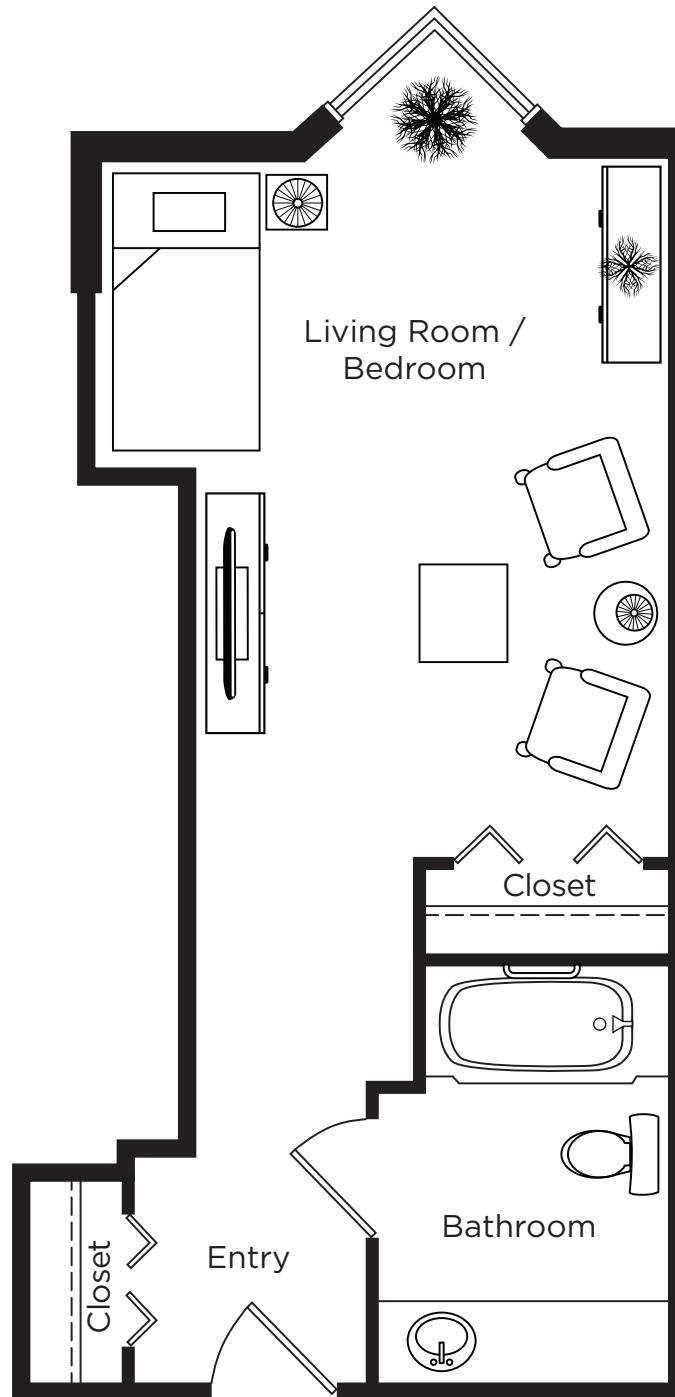

CHARTwell

CHATEAU
CORNWALL

retirement residence

41 Amelia Street, Cornwall
613-937-7276

Suite Plans

STUDIO

ALL ILLUSTRATIONS ARE ARTIST'S CONCEPT PLANS AND SPECIFICATIONS MAY CHANGE WITHOUT NOTICE.
ACTUAL USABLE FLOOR SPACE MAY VARY FROM STATED FLOOR AREA. E & O.E.

Studio

230 sq.ft.

ALL ILLUSTRATIONS ARE ARTIST'S CONCEPT PLANS AND SPECIFICATIONS MAY CHANGE WITHOUT NOTICE.
ACTUAL USABLE FLOOR SPACE MAY VARY FROM STATED FLOOR AREA. E & O.E.

Studio

Suite: 112, 212, 312, 412, 512

ALL ILLUSTRATIONS ARE ARTIST'S CONCEPT PLANS AND SPECIFICATIONS MAY CHANGE WITHOUT NOTICE.
ACTUAL USABLE FLOOR SPACE MAY VARY FROM STATED FLOOR AREA. E & O.E.