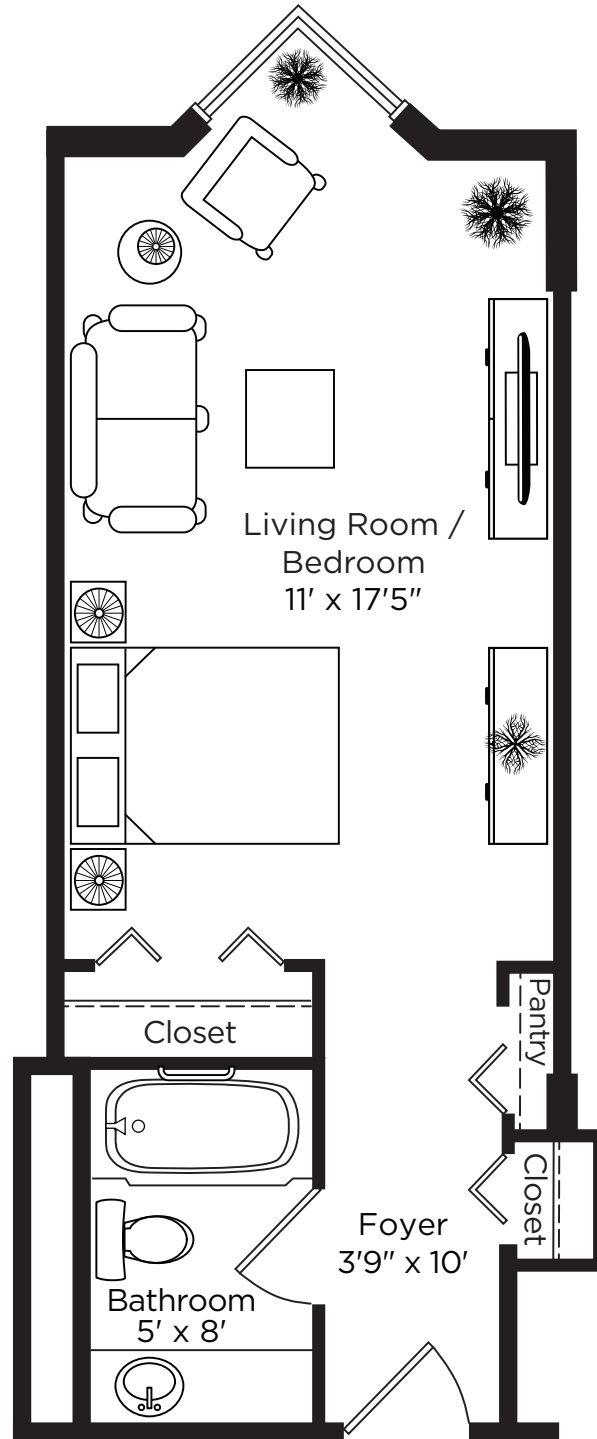

CHARTwell

CHATEAU
CORNWALL

retirement residence

41 Amelia Street, Cornwall
613-937-7276

Suite Plans

STUDIO

ALL ILLUSTRATIONS ARE ARTIST'S CONCEPT PLANS AND SPECIFICATIONS MAY CHANGE WITHOUT NOTICE.
ACTUAL USABLE FLOOR SPACE MAY VARY FROM STATED FLOOR AREA. E & O.E.

Studio

230 sq.ft.

ALL ILLUSTRATIONS ARE ARTIST'S CONCEPT PLANS AND SPECIFICATIONS MAY CHANGE WITHOUT NOTICE.
ACTUAL USABLE FLOOR SPACE MAY VARY FROM STATED FLOOR AREA. E & O.E.

Studio

Suite: 112, 212, 312, 412, 512

ALL ILLUSTRATIONS ARE ARTIST'S CONCEPT PLANS AND SPECIFICATIONS MAY CHANGE WITHOUT NOTICE.
ACTUAL USABLE FLOOR SPACE MAY VARY FROM STATED FLOOR AREA. E & O.E.