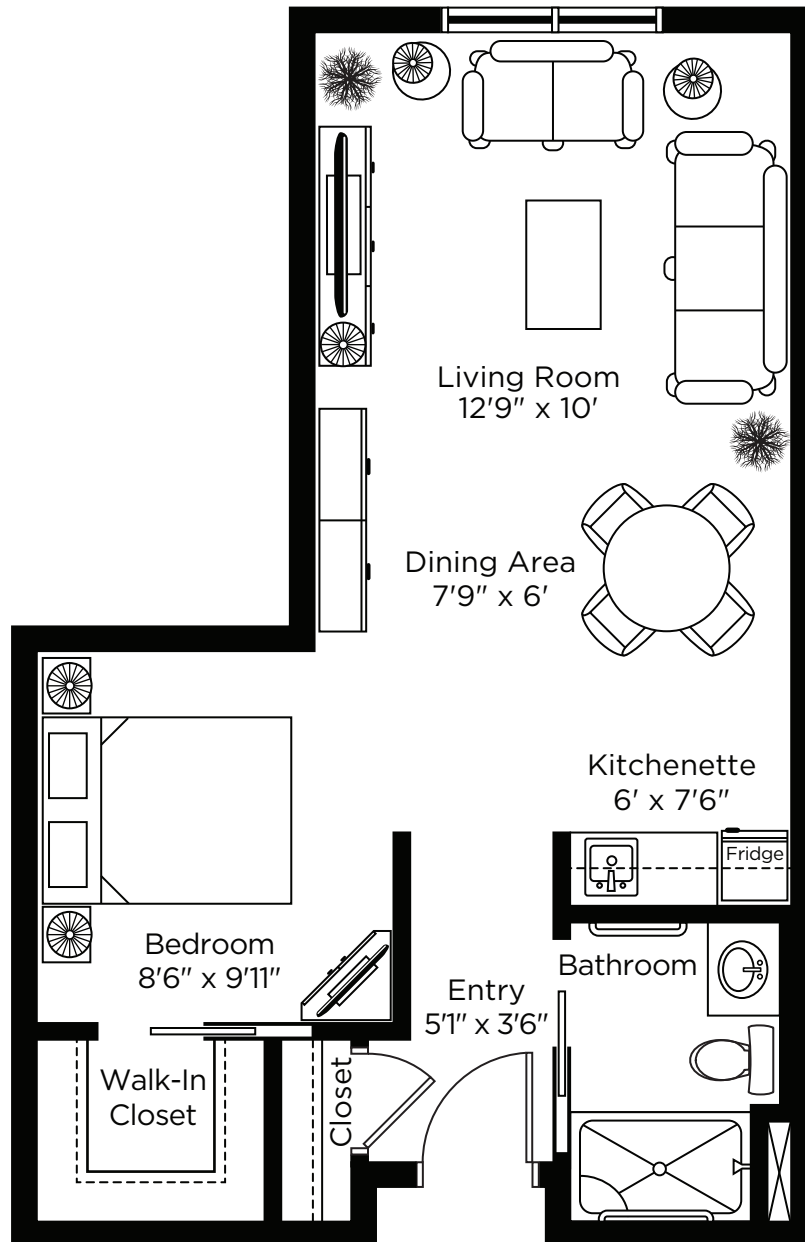

CHARTwell

CEDARBROOKE

retirement residence

32331 - 7th Avenue, Mission
604-557-5155

Suite Plans

STUDIO

ALL ILLUSTRATIONS ARE ARTIST'S CONCEPT PLANS AND SPECIFICATIONS MAY CHANGE WITHOUT NOTICE.
ACTUAL USABLE FLOOR SPACE MAY VARY FROM STATED FLOOR AREA. E & O.E.

Monarch A

Studio
546 sq.ft.

Suite: 111, 115, 211, 215, 238, 311, 315, 411, 415

ALL ILLUSTRATIONS ARE ARTIST'S CONCEPT PLANS AND SPECIFICATIONS MAY CHANGE WITHOUT NOTICE.
ACTUAL USABLE FLOOR SPACE MAY VARY FROM STATED FLOOR AREA. E & O.E.

Monarch B

Studio

530 sq.ft.

Suite: 114, 214, 314