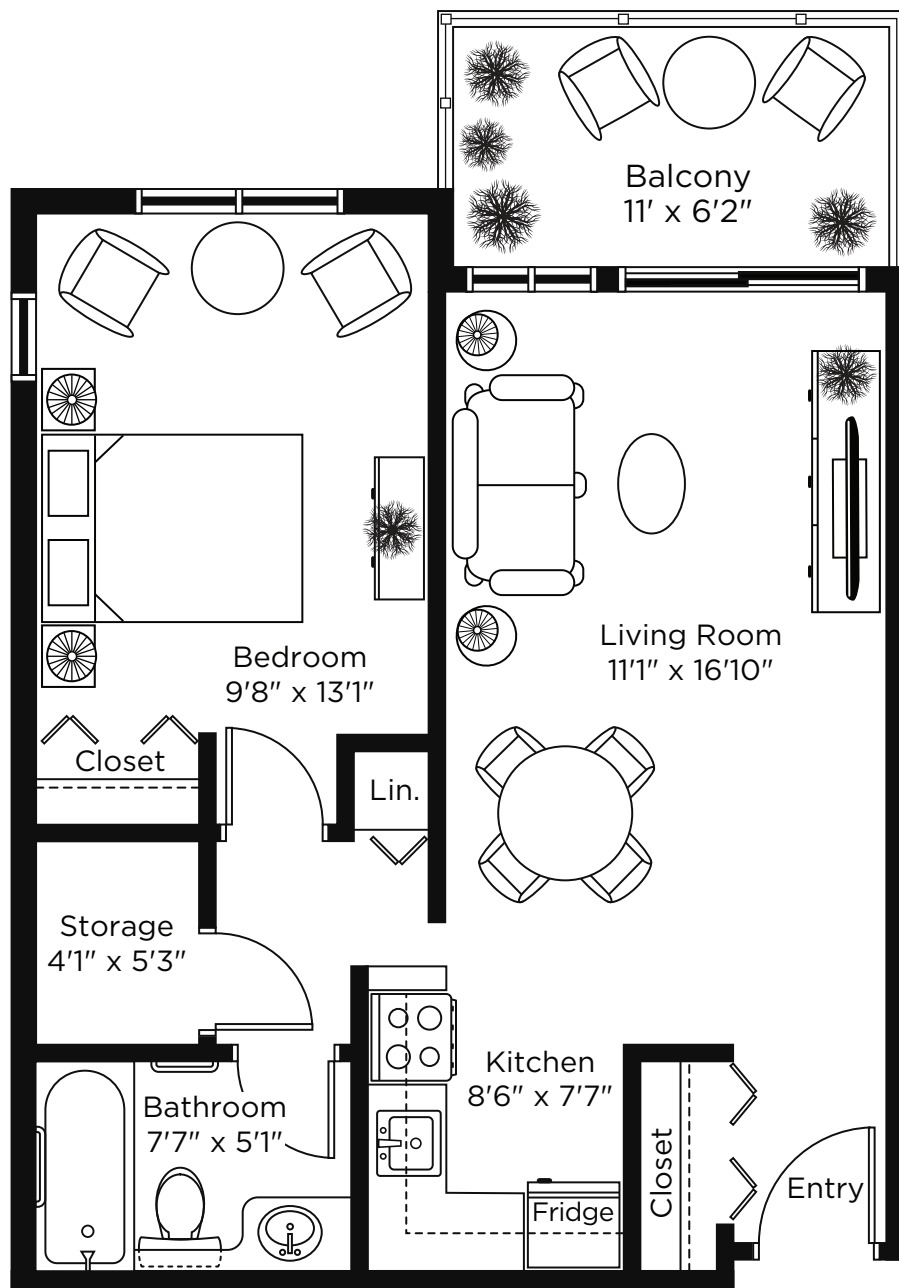

CHARTwell

LYNNWOOD

retirement residence

9168 Corbould Street, Chilliwack
604-426-0454

Suite Plans

ONE BEDROOM

ALL ILLUSTRATIONS ARE ARTIST'S CONCEPT PLANS AND SPECIFICATIONS MAY CHANGE WITHOUT NOTICE.
ACTUAL USABLE FLOOR SPACE MAY VARY FROM STATED FLOOR AREA. E & O.E.

Suite B One Bedroom

573 sq.ft.

ALL ILLUSTRATIONS ARE ARTIST'S CONCEPT PLANS AND SPECIFICATIONS MAY CHANGE WITHOUT NOTICE.
ACTUAL USABLE FLOOR SPACE MAY VARY FROM STATED FLOOR AREA. E & O.E.

Suite B1 One Bedroom

573 sq.ft.

ALL ILLUSTRATIONS ARE ARTIST'S CONCEPT PLANS AND SPECIFICATIONS MAY CHANGE WITHOUT NOTICE.
ACTUAL USABLE FLOOR SPACE MAY VARY FROM STATED FLOOR AREA. E & O.E.

Suite B2 One Bedroom

588 sq.ft.

ALL ILLUSTRATIONS ARE ARTIST'S CONCEPT PLANS AND SPECIFICATIONS MAY CHANGE WITHOUT NOTICE.
ACTUAL USABLE FLOOR SPACE MAY VARY FROM STATED FLOOR AREA. E & O.E.