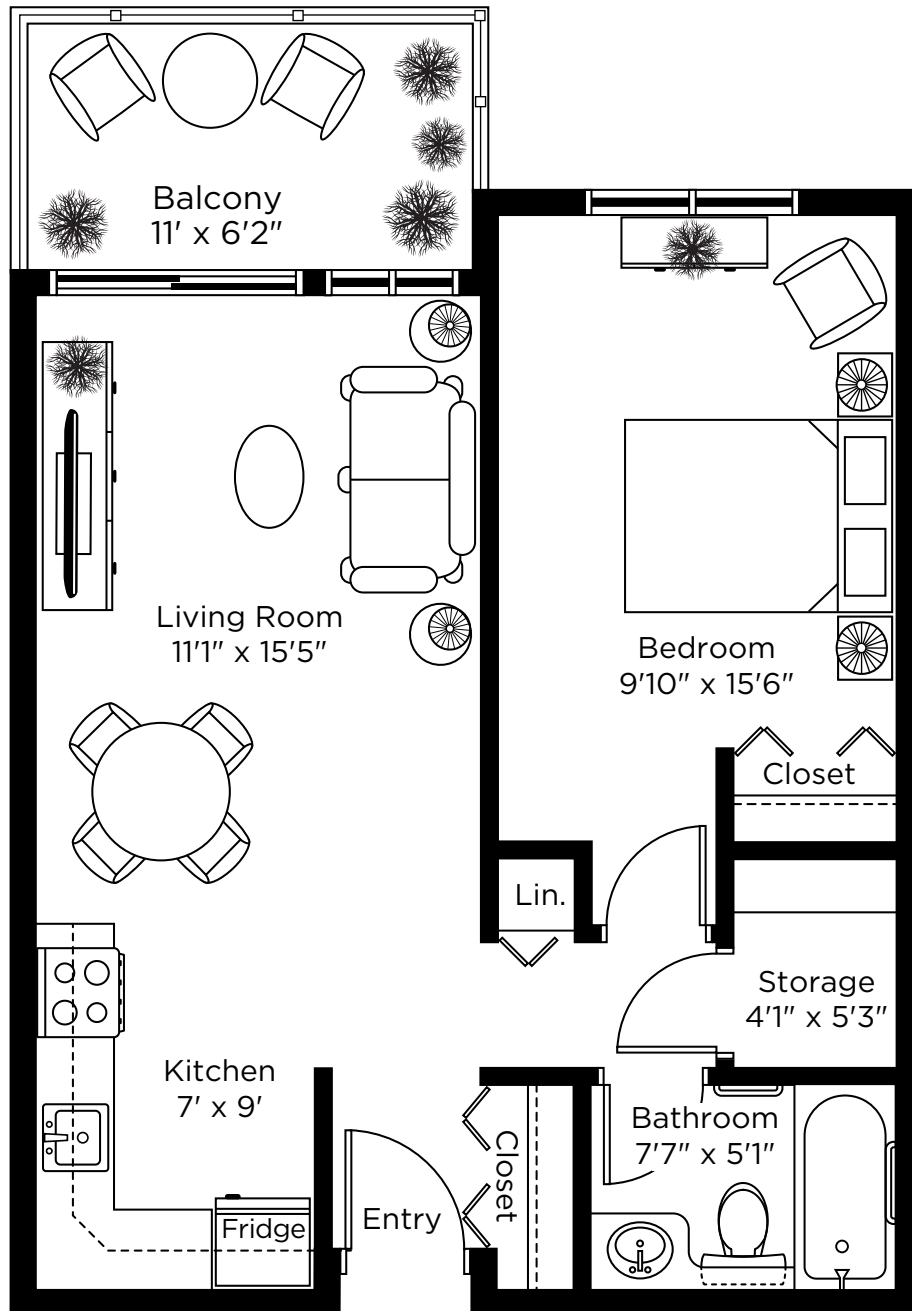

CHARTwell

LYNNWOOD

retirement residence

9168 Corbould Street, Chilliwack
604-426-0454

Suite Plans

ONE BEDROOM

ALL ILLUSTRATIONS ARE ARTIST'S CONCEPT PLANS AND SPECIFICATIONS MAY CHANGE WITHOUT NOTICE.
ACTUAL USABLE FLOOR SPACE MAY VARY FROM STATED FLOOR AREA. E & O.E.

Suite B One Bedroom

573 sq.ft.

ALL ILLUSTRATIONS ARE ARTIST'S CONCEPT PLANS AND SPECIFICATIONS MAY CHANGE WITHOUT NOTICE.
ACTUAL USABLE FLOOR SPACE MAY VARY FROM STATED FLOOR AREA. E & O.E.

Suite B1 One Bedroom

573 sq.ft.

ALL ILLUSTRATIONS ARE ARTIST'S CONCEPT PLANS AND SPECIFICATIONS MAY CHANGE WITHOUT NOTICE.
ACTUAL USABLE FLOOR SPACE MAY VARY FROM STATED FLOOR AREA. E & O.E.

Suite B2 One Bedroom

588 sq.ft.

ALL ILLUSTRATIONS ARE ARTIST'S CONCEPT PLANS AND SPECIFICATIONS MAY CHANGE WITHOUT NOTICE.
ACTUAL USABLE FLOOR SPACE MAY VARY FROM STATED FLOOR AREA. E & O.E.