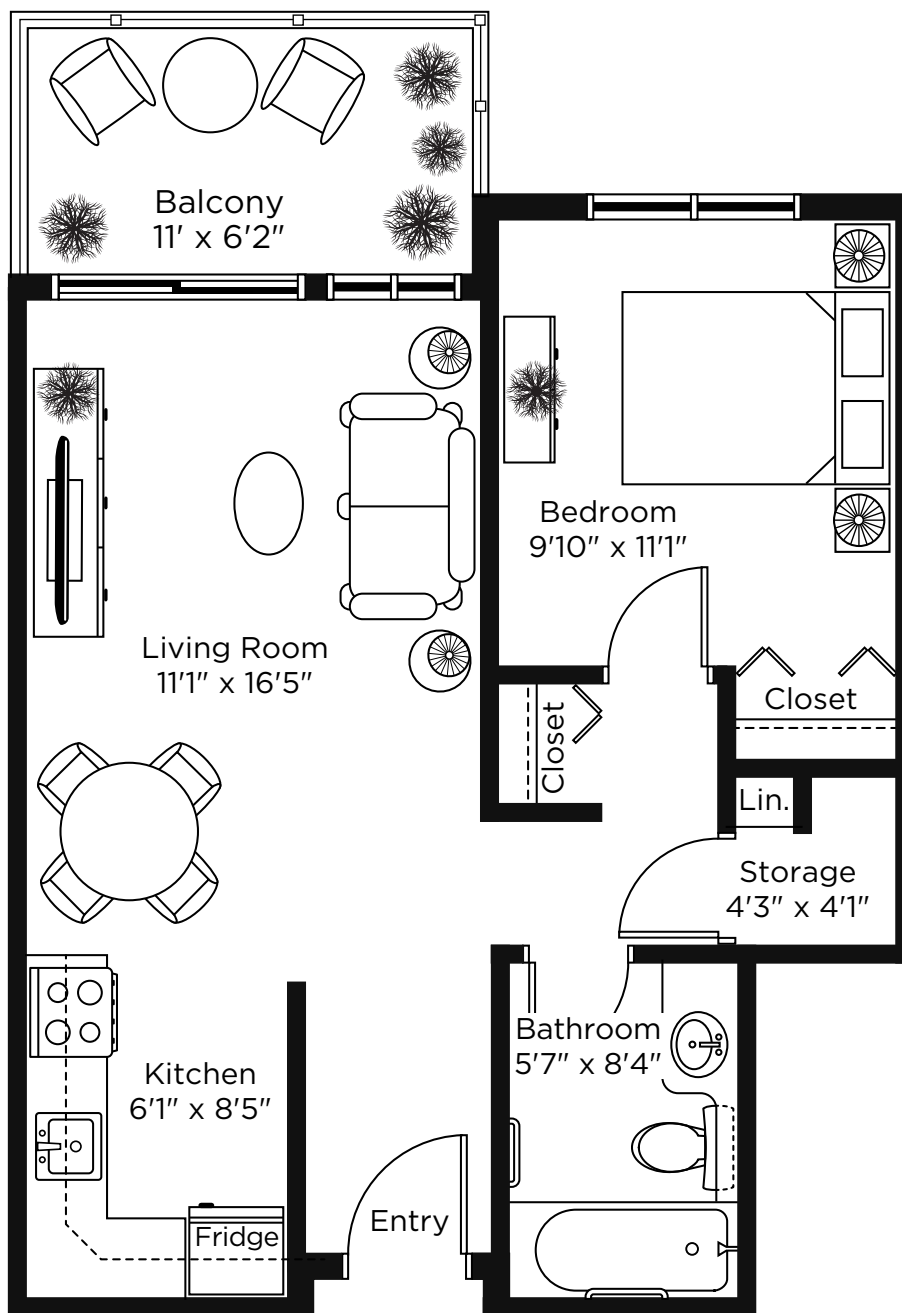

Suite B One Bedroom

573 sq.ft.

ALL ILLUSTRATIONS ARE ARTIST'S CONCEPT PLANS AND SPECIFICATIONS MAY CHANGE WITHOUT NOTICE.
ACTUAL USABLE FLOOR SPACE MAY VARY FROM STATED FLOOR AREA. E & O.E.

Suite B1 One Bedroom

573 sq.ft.

ALL ILLUSTRATIONS ARE ARTIST'S CONCEPT PLANS AND SPECIFICATIONS MAY CHANGE WITHOUT NOTICE.
ACTUAL USABLE FLOOR SPACE MAY VARY FROM STATED FLOOR AREA. E & O.E.

Suite B2 One Bedroom

588 sq.ft.

ALL ILLUSTRATIONS ARE ARTIST'S CONCEPT PLANS AND SPECIFICATIONS MAY CHANGE WITHOUT NOTICE.
ACTUAL USABLE FLOOR SPACE MAY VARY FROM STATED FLOOR AREA. E & O.E.