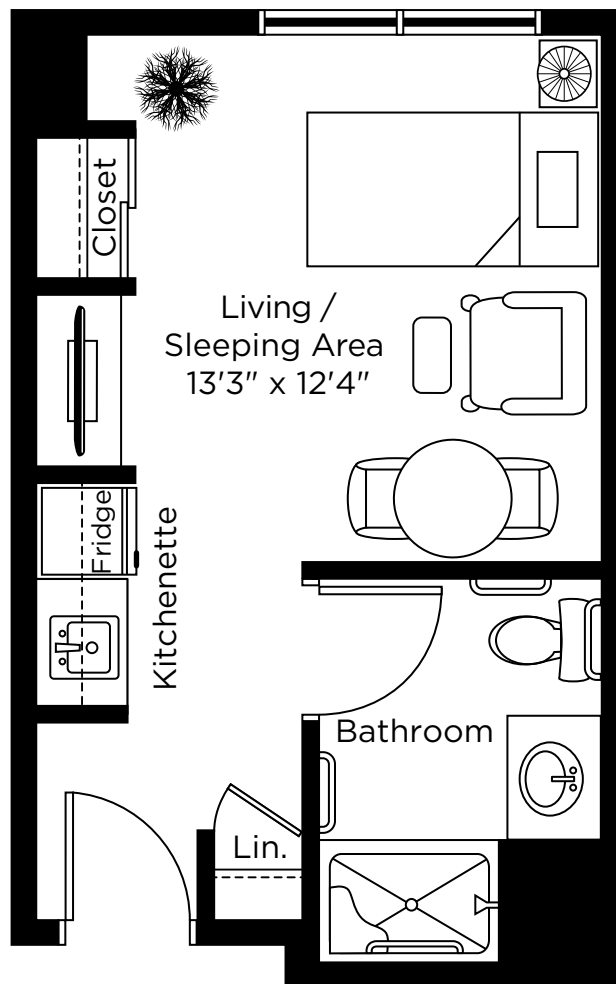

CHARTwell
WESTMOUNT
retirement residence

190 David Bergey Drive, Kitchener
226-336-8945

Suite Plans

STUDIO

ALL ILLUSTRATIONS ARE ARTIST'S CONCEPT PLANS AND SPECIFICATIONS MAY CHANGE WITHOUT NOTICE.
ACTUAL USABLE FLOOR SPACE MAY VARY FROM STATED FLOOR AREA. E & O.E.

Studio Bridgeport

449 sq.ft

ALL ILLUSTRATIONS ARE ARTIST'S CONCEPT PLANS AND SPECIFICATIONS MAY CHANGE WITHOUT NOTICE.
ACTUAL USABLE FLOOR SPACE MAY VARY FROM STATED FLOOR AREA. E & O.E.

Studio Macton

326 sq.ft

Studio Trussler

446 sq.ft