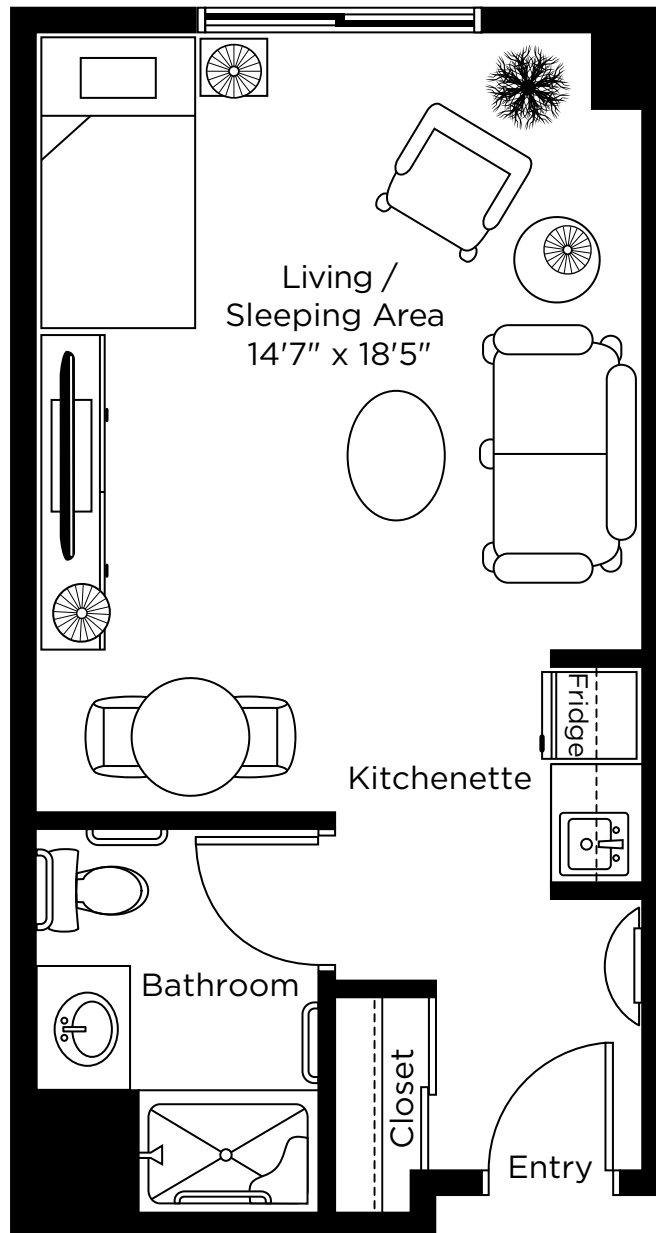

CHARTwell
WESTMOUNT
retirement residence

190 David Bergey Drive, Kitchener
226-336-8945

Suite Plans

STUDIO

ALL ILLUSTRATIONS ARE ARTIST'S CONCEPT PLANS AND SPECIFICATIONS MAY CHANGE WITHOUT NOTICE.
ACTUAL USABLE FLOOR SPACE MAY VARY FROM STATED FLOOR AREA. E & O.E.

Studio Bridgeport

449 sq.ft

ALL ILLUSTRATIONS ARE ARTIST'S CONCEPT PLANS AND SPECIFICATIONS MAY CHANGE WITHOUT NOTICE.
ACTUAL USABLE FLOOR SPACE MAY VARY FROM STATED FLOOR AREA. E & O.E.

Studio Macton

326 sq.ft

Studio Trussler

446 sq.ft