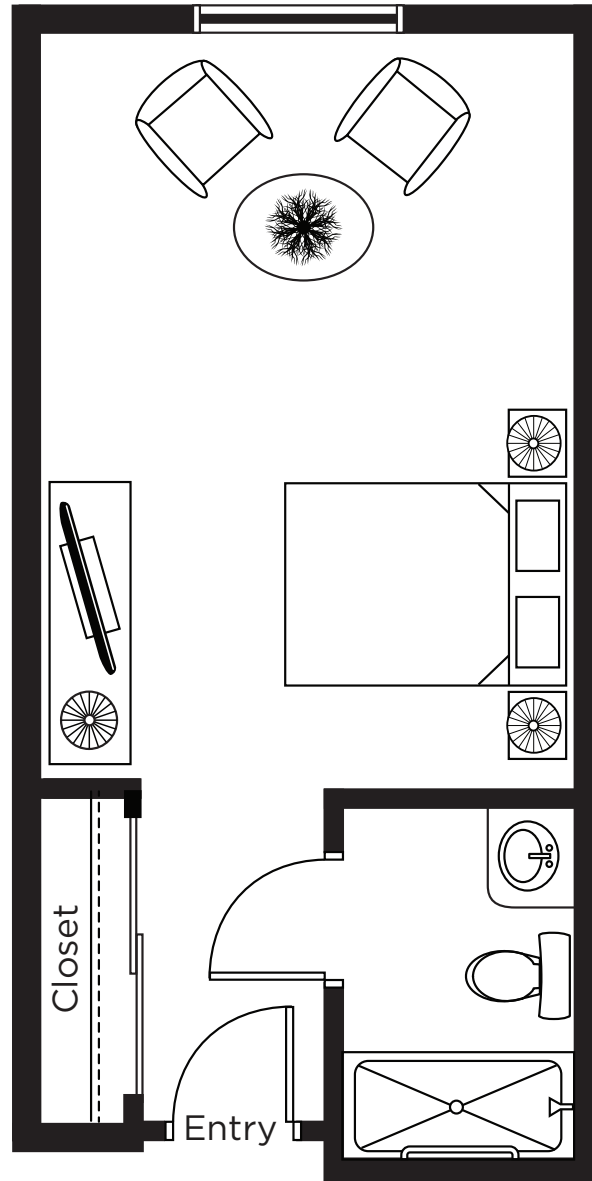

# Juliet Deluxe Studio

465 Sq.ft.

ALL ILLUSTRATIONS ARE ARTIST'S CONCEPT PLANS AND SPECIFICATIONS MAY CHANGE WITHOUT NOTICE.  
ACTUAL USABLE FLOOR SPACE MAY VARY FROM STATED FLOOR AREA. E & O.E.

# Cleopatra Small Studio

280 sq.ft.

ALL ILLUSTRATIONS ARE ARTIST'S CONCEPT PLANS AND SPECIFICATIONS MAY CHANGE WITHOUT NOTICE.  
ACTUAL USABLE FLOOR SPACE MAY VARY FROM STATED FLOOR AREA. E & O.E.

# Caesar Small Studio

288 sq.ft.

ALL ILLUSTRATIONS ARE ARTIST'S CONCEPT PLANS AND SPECIFICATIONS MAY CHANGE WITHOUT NOTICE.  
ACTUAL USABLE FLOOR SPACE MAY VARY FROM STATED FLOOR AREA. E & O.E.

# Othello Studio

310 sq.ft.

ALL ILLUSTRATIONS ARE ARTIST'S CONCEPT PLANS AND SPECIFICATIONS MAY CHANGE WITHOUT NOTICE.  
ACTUAL USABLE FLOOR SPACE MAY VARY FROM STATED FLOOR AREA. E & O.E.