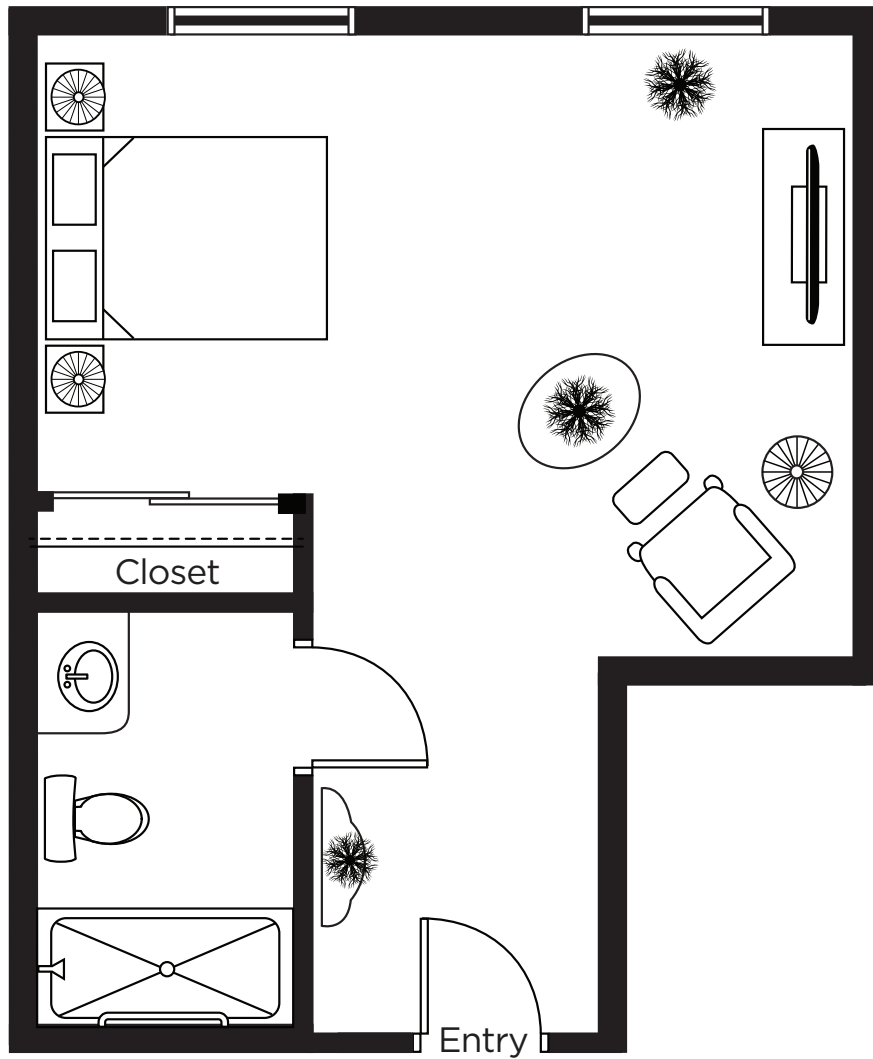

# Juliet Deluxe Studio

465 Sq.ft.

ALL ILLUSTRATIONS ARE ARTIST'S CONCEPT PLANS AND SPECIFICATIONS MAY CHANGE WITHOUT NOTICE.  
ACTUAL USABLE FLOOR SPACE MAY VARY FROM STATED FLOOR AREA. E & O.E.

# Cleopatra Small Studio

280 sq.ft.

ALL ILLUSTRATIONS ARE ARTIST'S CONCEPT PLANS AND SPECIFICATIONS MAY CHANGE WITHOUT NOTICE.  
ACTUAL USABLE FLOOR SPACE MAY VARY FROM STATED FLOOR AREA. E & O.E.

# Caesar Small Studio

288 sq.ft.

ALL ILLUSTRATIONS ARE ARTIST'S CONCEPT PLANS AND SPECIFICATIONS MAY CHANGE WITHOUT NOTICE.  
ACTUAL USABLE FLOOR SPACE MAY VARY FROM STATED FLOOR AREA. E & O.E.