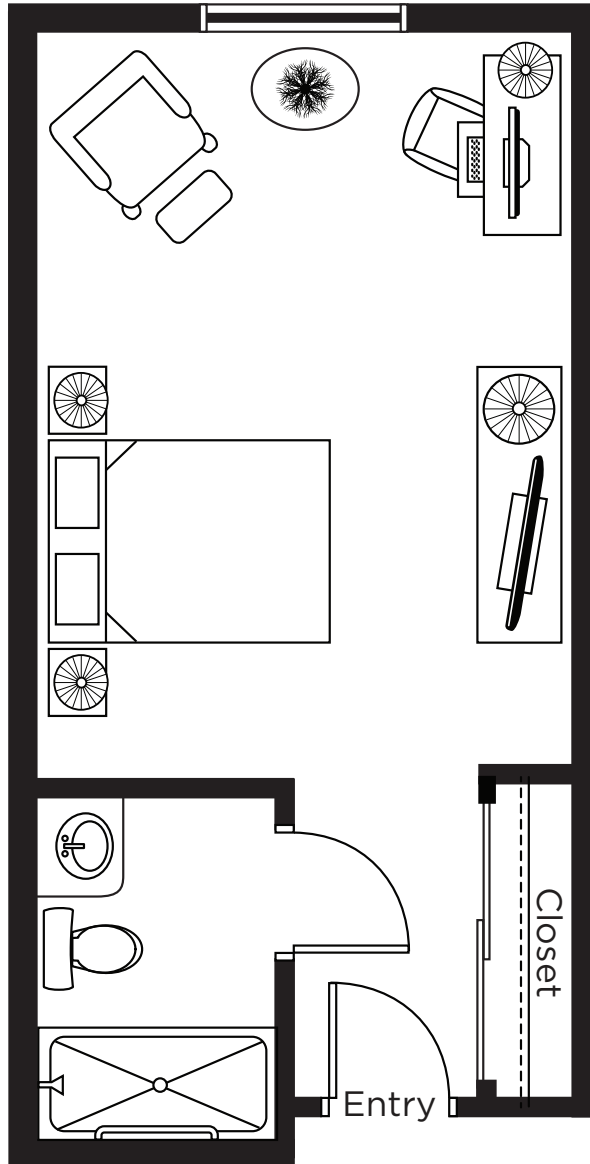

## STUDIO

ALL ILLUSTRATIONS ARE ARTIST'S CONCEPT PLANS AND SPECIFICATIONS MAY CHANGE WITHOUT NOTICE.  
ACTUAL USABLE FLOOR SPACE MAY VARY FROM STATED FLOOR AREA. E & O.E.

# Juliet Deluxe Studio

465 Sq.ft.

ALL ILLUSTRATIONS ARE ARTIST'S CONCEPT PLANS AND SPECIFICATIONS MAY CHANGE WITHOUT NOTICE.  
ACTUAL USABLE FLOOR SPACE MAY VARY FROM STATED FLOOR AREA. E & O.E.

# Cleopatra Small Studio

280 sq.ft.

ALL ILLUSTRATIONS ARE ARTIST'S CONCEPT PLANS AND SPECIFICATIONS MAY CHANGE WITHOUT NOTICE.  
ACTUAL USABLE FLOOR SPACE MAY VARY FROM STATED FLOOR AREA. E & O.E.

# Caesar Small Studio

288 sq.ft.

ALL ILLUSTRATIONS ARE ARTIST'S CONCEPT PLANS AND SPECIFICATIONS MAY CHANGE WITHOUT NOTICE.  
ACTUAL USABLE FLOOR SPACE MAY VARY FROM STATED FLOOR AREA. E & O.E.