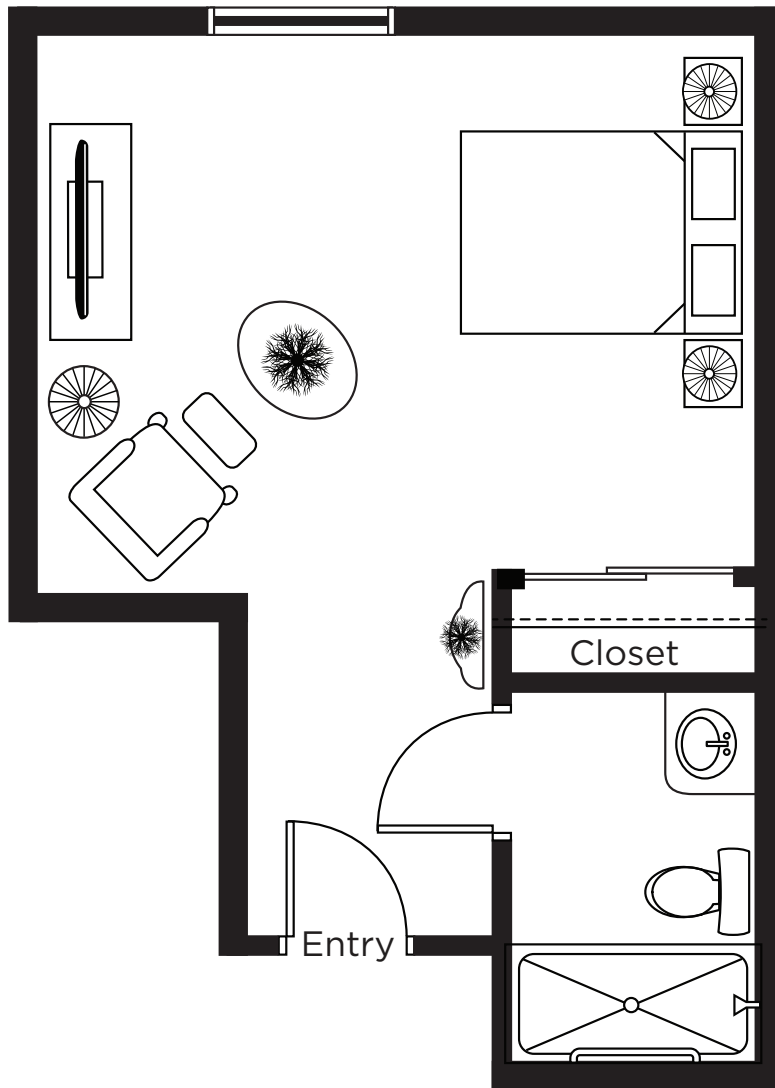

# Cleopatra Small Studio

280 sq.ft.

ALL ILLUSTRATIONS ARE ARTIST'S CONCEPT PLANS AND SPECIFICATIONS MAY CHANGE WITHOUT NOTICE.  
ACTUAL USABLE FLOOR SPACE MAY VARY FROM STATED FLOOR AREA. E & O.E.

# Caesar Small Studio

288 sq.ft.

ALL ILLUSTRATIONS ARE ARTIST'S CONCEPT PLANS AND SPECIFICATIONS MAY CHANGE WITHOUT NOTICE.  
ACTUAL USABLE FLOOR SPACE MAY VARY FROM STATED FLOOR AREA. E & O.E.

# Othello Studio

310 sq.ft.

ALL ILLUSTRATIONS ARE ARTIST'S CONCEPT PLANS AND SPECIFICATIONS MAY CHANGE WITHOUT NOTICE.  
ACTUAL USABLE FLOOR SPACE MAY VARY FROM STATED FLOOR AREA. E & O.E.

# Ophelia Studio

300 sq.ft.

ALL ILLUSTRATIONS ARE ARTIST'S CONCEPT PLANS AND SPECIFICATIONS MAY CHANGE WITHOUT NOTICE.  
ACTUAL USABLE FLOOR SPACE MAY VARY FROM STATED FLOOR AREA. E & O.E.