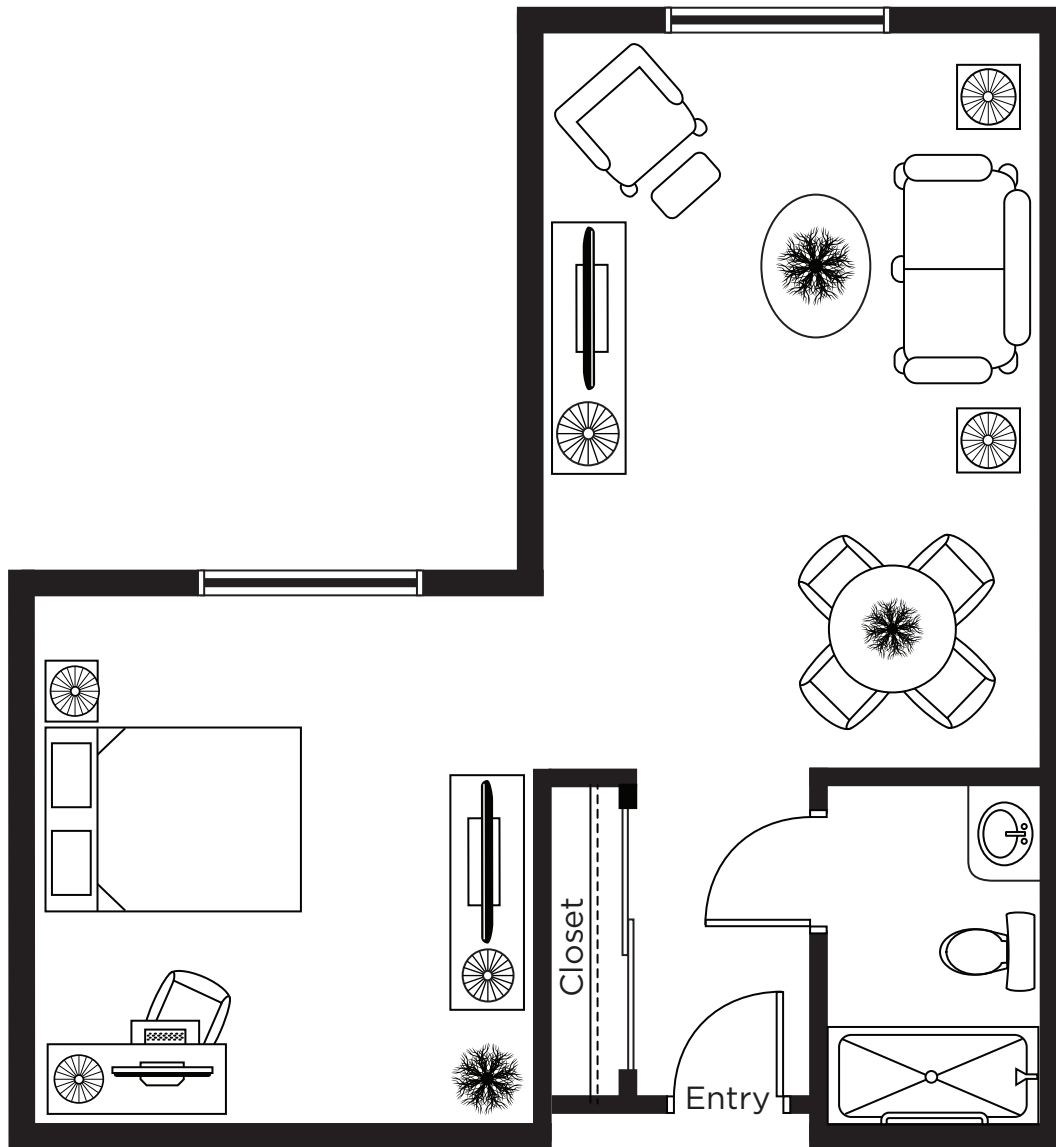

# Suite Plans

# Juliet Deluxe Studio

465 Sq.ft.

ALL ILLUSTRATIONS ARE ARTIST'S CONCEPT PLANS AND SPECIFICATIONS MAY CHANGE WITHOUT NOTICE.  
ACTUAL USABLE FLOOR SPACE MAY VARY FROM STATED FLOOR AREA. E & O.E.

# Cleopatra Small Studio

280 sq.ft.

ALL ILLUSTRATIONS ARE ARTIST'S CONCEPT PLANS AND SPECIFICATIONS MAY CHANGE WITHOUT NOTICE.  
ACTUAL USABLE FLOOR SPACE MAY VARY FROM STATED FLOOR AREA. E & O.E.

# Caesar Small Studio

288 sq.ft.

ALL ILLUSTRATIONS ARE ARTIST'S CONCEPT PLANS AND SPECIFICATIONS MAY CHANGE WITHOUT NOTICE.  
ACTUAL USABLE FLOOR SPACE MAY VARY FROM STATED FLOOR AREA. E & O.E.