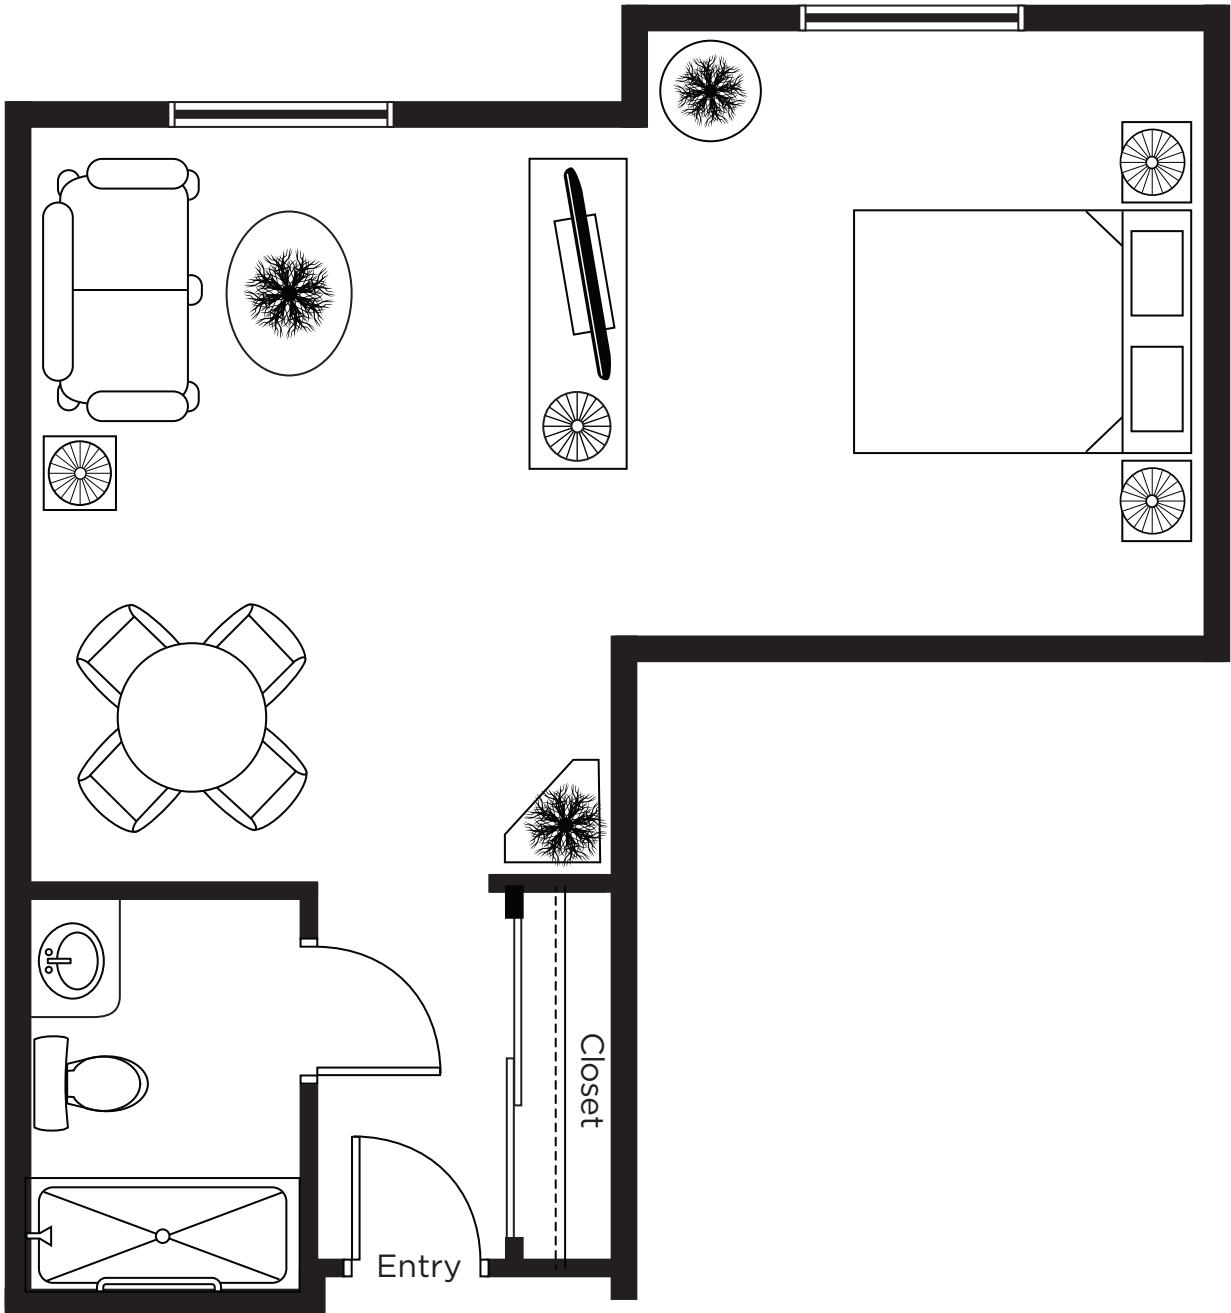

# Caesar Small Studio

288 sq.ft.

ALL ILLUSTRATIONS ARE ARTIST'S CONCEPT PLANS AND SPECIFICATIONS MAY CHANGE WITHOUT NOTICE.  
ACTUAL USABLE FLOOR SPACE MAY VARY FROM STATED FLOOR AREA. E & O.E.

# Ophelia Studio

300 sq.ft.

ALL ILLUSTRATIONS ARE ARTIST'S CONCEPT PLANS AND SPECIFICATIONS MAY CHANGE WITHOUT NOTICE.  
ACTUAL USABLE FLOOR SPACE MAY VARY FROM STATED FLOOR AREA. E & O.E.

# Macbeth Deluxe Studio

495 sq.ft.

ALL ILLUSTRATIONS ARE ARTIST'S CONCEPT PLANS AND SPECIFICATIONS MAY CHANGE WITHOUT NOTICE.  
ACTUAL USABLE FLOOR SPACE MAY VARY FROM STATED FLOOR AREA. E & O.E.

# Romeo Deluxe Studio

450 sq.ft.

ALL ILLUSTRATIONS ARE ARTIST'S CONCEPT PLANS AND SPECIFICATIONS MAY CHANGE WITHOUT NOTICE.  
ACTUAL USABLE FLOOR SPACE MAY VARY FROM STATED FLOOR AREA. E & O.E.