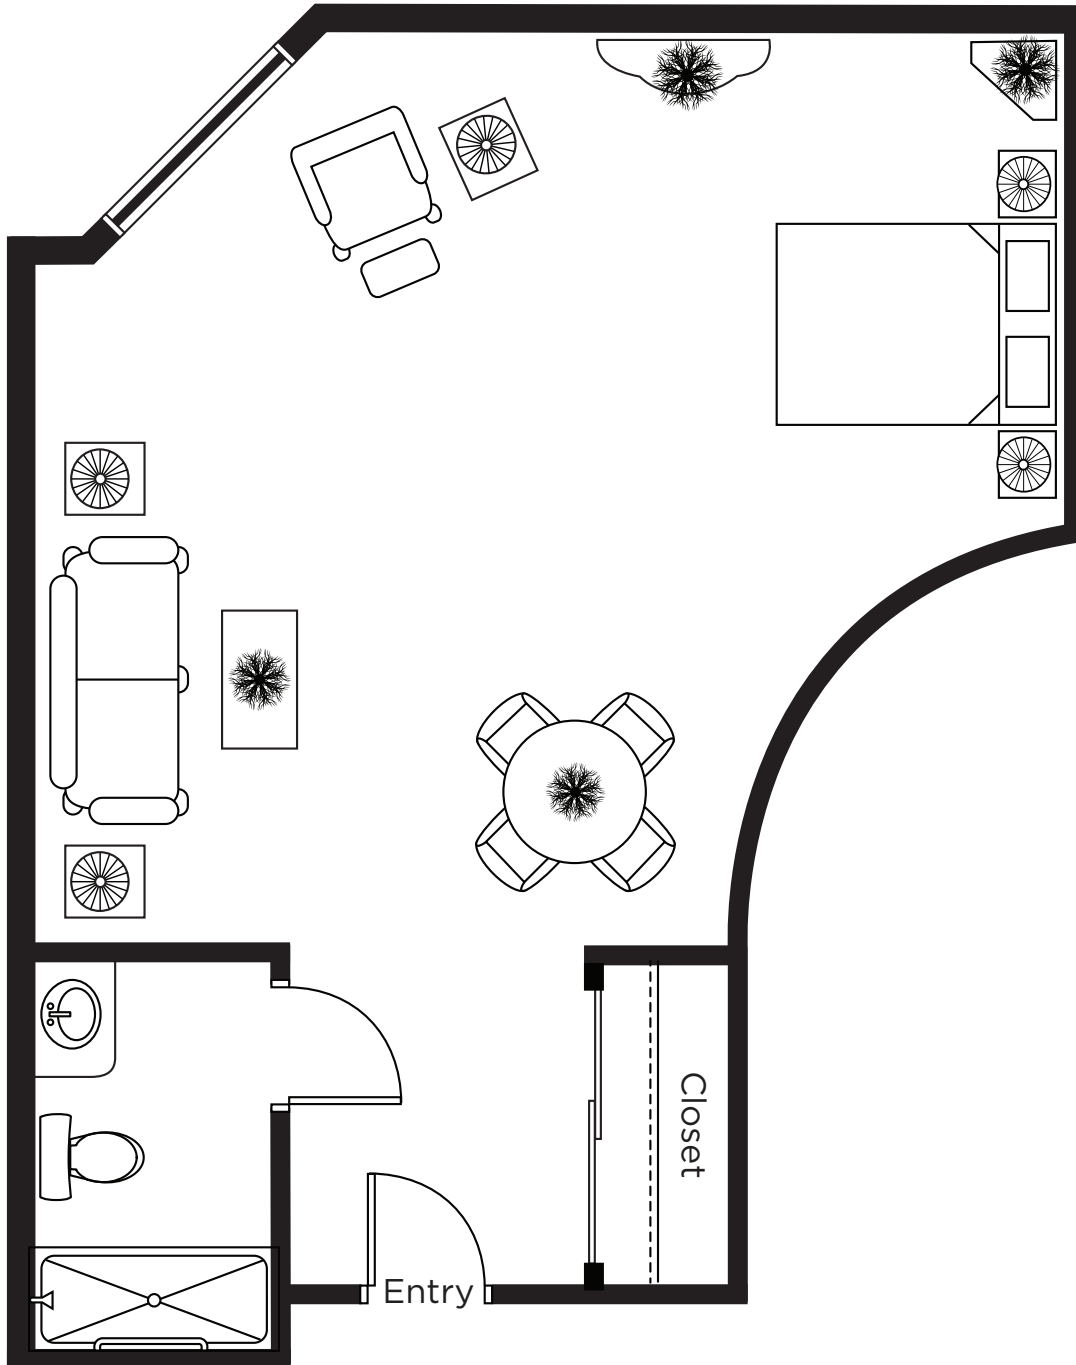

# Cleopatra Small Studio

280 sq.ft.

ALL ILLUSTRATIONS ARE ARTIST'S CONCEPT PLANS AND SPECIFICATIONS MAY CHANGE WITHOUT NOTICE.  
ACTUAL USABLE FLOOR SPACE MAY VARY FROM STATED FLOOR AREA. E & O.E.

# Caesar Small Studio

288 sq.ft.

ALL ILLUSTRATIONS ARE ARTIST'S CONCEPT PLANS AND SPECIFICATIONS MAY CHANGE WITHOUT NOTICE.  
ACTUAL USABLE FLOOR SPACE MAY VARY FROM STATED FLOOR AREA. E & O.E.

# Ophelia Studio

300 sq.ft.

ALL ILLUSTRATIONS ARE ARTIST'S CONCEPT PLANS AND SPECIFICATIONS MAY CHANGE WITHOUT NOTICE.  
ACTUAL USABLE FLOOR SPACE MAY VARY FROM STATED FLOOR AREA. E & O.E.

# Macbeth Deluxe Studio

495 sq.ft.

ALL ILLUSTRATIONS ARE ARTIST'S CONCEPT PLANS AND SPECIFICATIONS MAY CHANGE WITHOUT NOTICE.  
ACTUAL USABLE FLOOR SPACE MAY VARY FROM STATED FLOOR AREA. E & O.E.