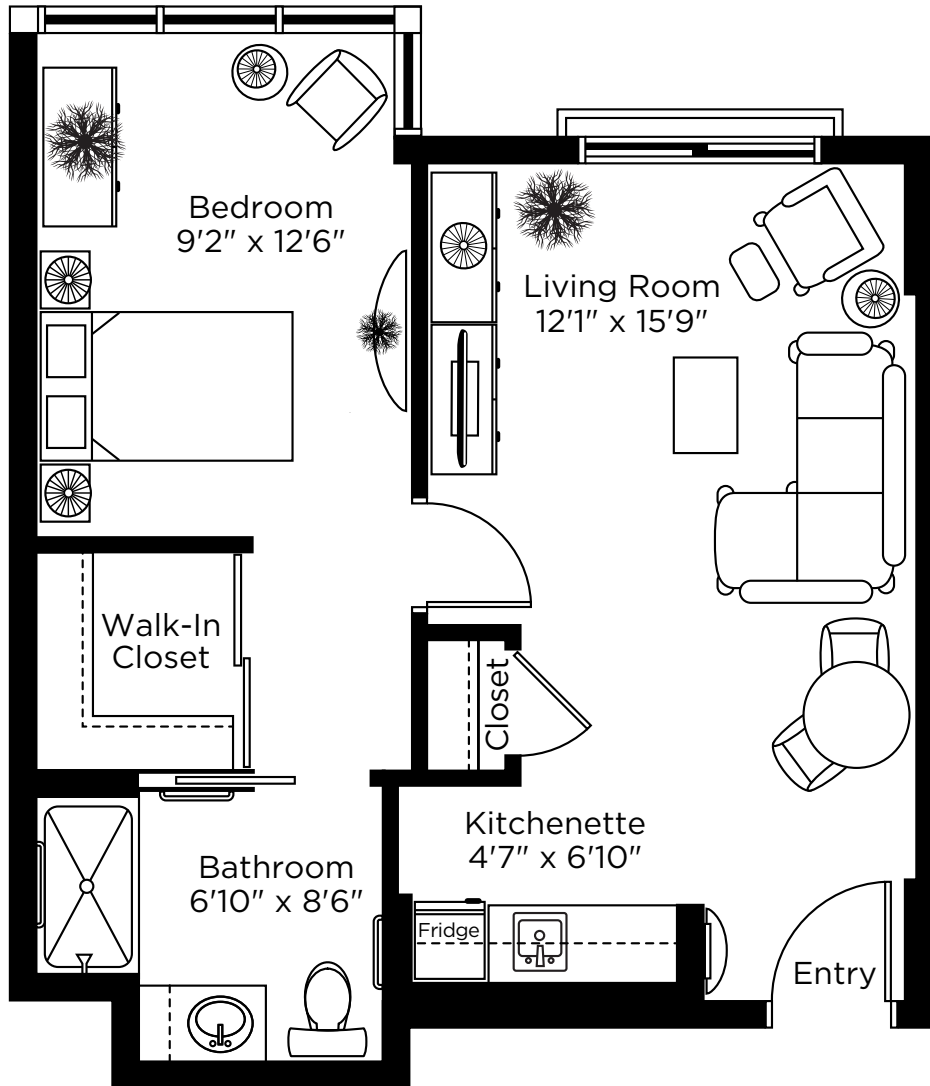

CHARTwell

PICKERING
CITY CENTRE

retirement residence

1801 Valley Farm Road, Pickering
289-631-1944

Suite Plans

ONE BEDROOM

ALL ILLUSTRATIONS ARE ARTIST'S CONCEPT PLANS AND SPECIFICATIONS MAY CHANGE WITHOUT NOTICE.
ACTUAL USABLE FLOOR SPACE MAY VARY FROM STATED FLOOR AREA. E & O.E.

Seaton

One Bedroom
581 sq.ft.

ALL ILLUSTRATIONS ARE ARTIST'S CONCEPT PLANS AND SPECIFICATIONS MAY CHANGE WITHOUT NOTICE.
ACTUAL USABLE FLOOR SPACE MAY VARY FROM STATED FLOOR AREA. E & O.E.

Whitevale

One Bedroom
582 sq.ft.

Claremont

One Bedroom
592 sq.ft.

Cherrywood

One Bedroom
610 sq.ft.