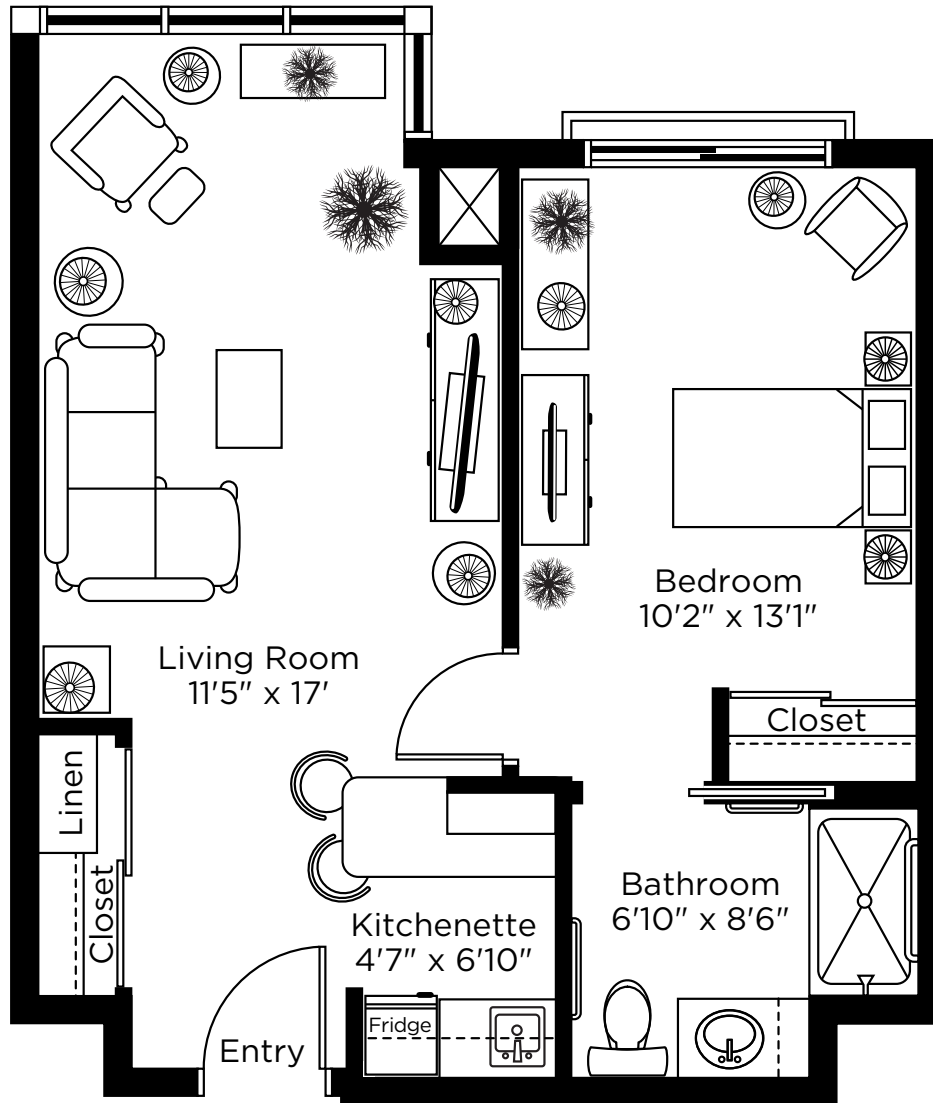

Seaton

One Bedroom
581 sq.ft.

ALL ILLUSTRATIONS ARE ARTIST'S CONCEPT PLANS AND SPECIFICATIONS MAY CHANGE WITHOUT NOTICE.
ACTUAL USABLE FLOOR SPACE MAY VARY FROM STATED FLOOR AREA. E & O.E.

Whitevale

One Bedroom
582 sq.ft.

Claremont

One Bedroom
592 sq.ft.

Cherrywood

One Bedroom
610 sq.ft.