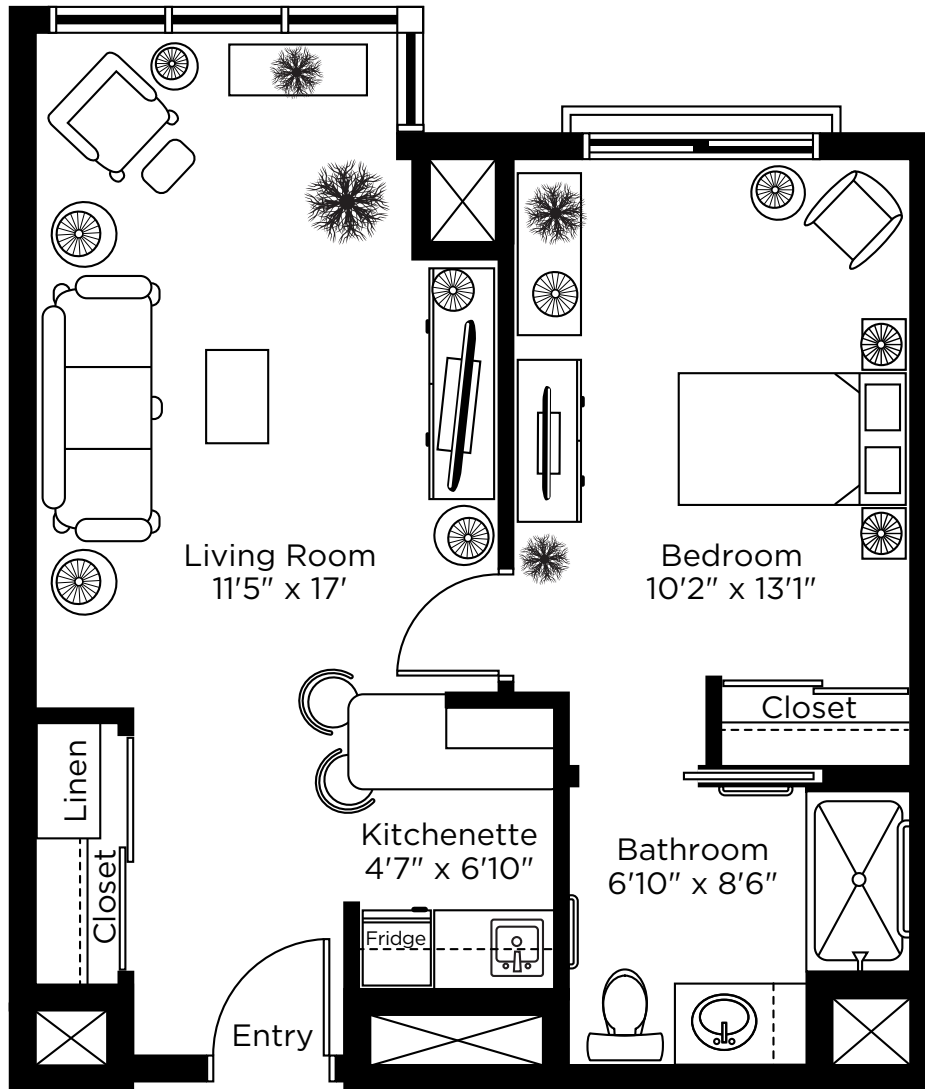

Seaton

One Bedroom
581 sq.ft.

ALL ILLUSTRATIONS ARE ARTIST'S CONCEPT PLANS AND SPECIFICATIONS MAY CHANGE WITHOUT NOTICE.
ACTUAL USABLE FLOOR SPACE MAY VARY FROM STATED FLOOR AREA. E & O.E.

Whitevale

One Bedroom
582 sq.ft.

Claremont

One Bedroom
592 sq.ft.

Cherrywood

One Bedroom
610 sq.ft.