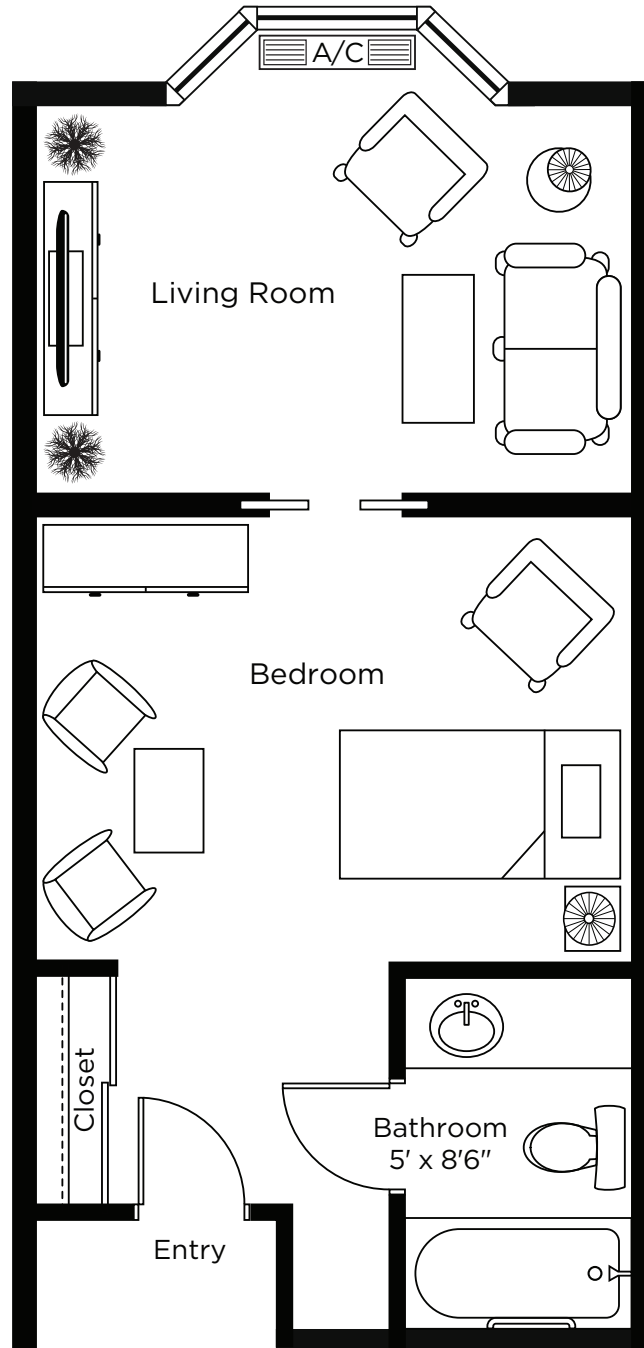

CHARTwell

PARK PLACE

retirement residence

15055 Yonge Street, Aurora
289-648-4113

Suite Plans

ONE BEDROOM

ALL ILLUSTRATIONS ARE ARTIST'S CONCEPT PLANS AND SPECIFICATIONS MAY CHANGE WITHOUT NOTICE.
ACTUAL USABLE FLOOR SPACE MAY VARY FROM STATED FLOOR AREA. E & O.E.

The Aurora

One Bedroom
535 sq.ft.

ALL ILLUSTRATIONS ARE ARTIST'S CONCEPT PLANS AND SPECIFICATIONS MAY CHANGE WITHOUT NOTICE.
ACTUAL USABLE FLOOR SPACE MAY VARY FROM STATED FLOOR AREA. E & O.E.

The Victoria

One Bedroom
404 sq.ft.

ALL ILLUSTRATIONS ARE ARTIST'S CONCEPT PLANS AND SPECIFICATIONS MAY CHANGE WITHOUT NOTICE.
ACTUAL USABLE FLOOR SPACE MAY VARY FROM STATED FLOOR AREA. E & O.E.