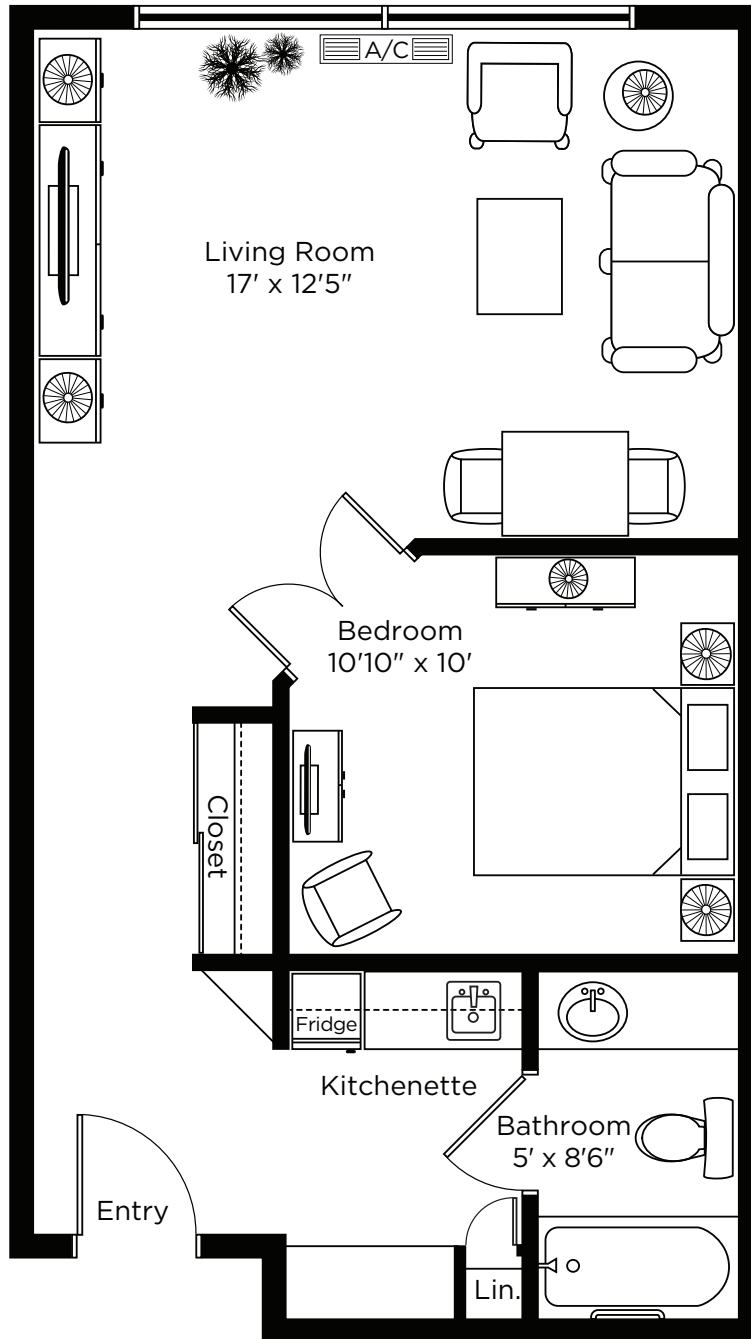

CHARTwell

PARK PLACE

retirement residence

15055 Yonge Street, Aurora
289-648-4113

Suite Plans

ONE BEDROOM

ALL ILLUSTRATIONS ARE ARTIST'S CONCEPT PLANS AND SPECIFICATIONS MAY CHANGE WITHOUT NOTICE.
ACTUAL USABLE FLOOR SPACE MAY VARY FROM STATED FLOOR AREA. E & O.E.

The Aurora

One Bedroom
535 sq.ft.

ALL ILLUSTRATIONS ARE ARTIST'S CONCEPT PLANS AND SPECIFICATIONS MAY CHANGE WITHOUT NOTICE.
ACTUAL USABLE FLOOR SPACE MAY VARY FROM STATED FLOOR AREA. E & O.E.

The Victoria

One Bedroom
404 sq.ft.

ALL ILLUSTRATIONS ARE ARTIST'S CONCEPT PLANS AND SPECIFICATIONS MAY CHANGE WITHOUT NOTICE.
ACTUAL USABLE FLOOR SPACE MAY VARY FROM STATED FLOOR AREA. E & O.E.