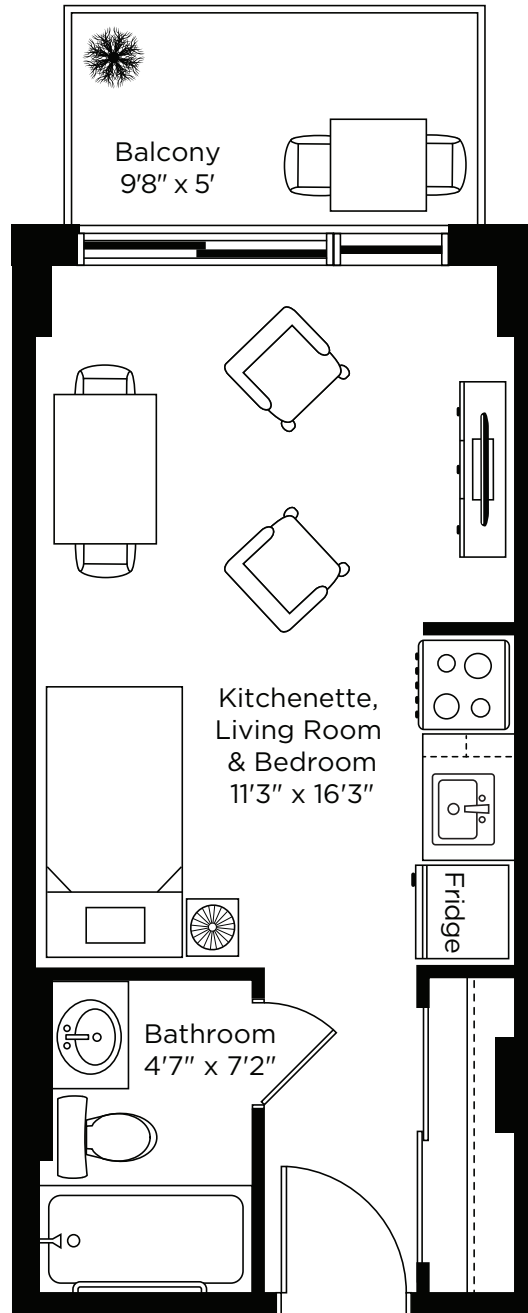

Studio Type A

364 sq.ft.

Apartment: 1207, 1307, 1407, 1507, 1607,
1707, 1807, 1907, 2207, 2307, 2407, 2507,
2607, 2707, 2807, 2907, 11007, 21007

ALL ILLUSTRATIONS ARE ARTIST'S CONCEPT PLANS AND SPECIFICATIONS MAY CHANGE WITHOUT NOTICE.
ACTUAL USABLE FLOOR SPACE MAY VARY FROM STATED FLOOR AREA. E & O.E.

CHARTwell

ROSEMONT
LES QUARTIERS

résidence pour retraités

Studio Type B

304 sq.ft.

Apartment: 1512, 1612, 2312, 2412

ALL ILLUSTRATIONS ARE ARTIST'S CONCEPT PLANS AND SPECIFICATIONS MAY CHANGE WITHOUT NOTICE.
ACTUAL USABLE FLOOR SPACE MAY VARY FROM STATED FLOOR AREA. E & O.E.