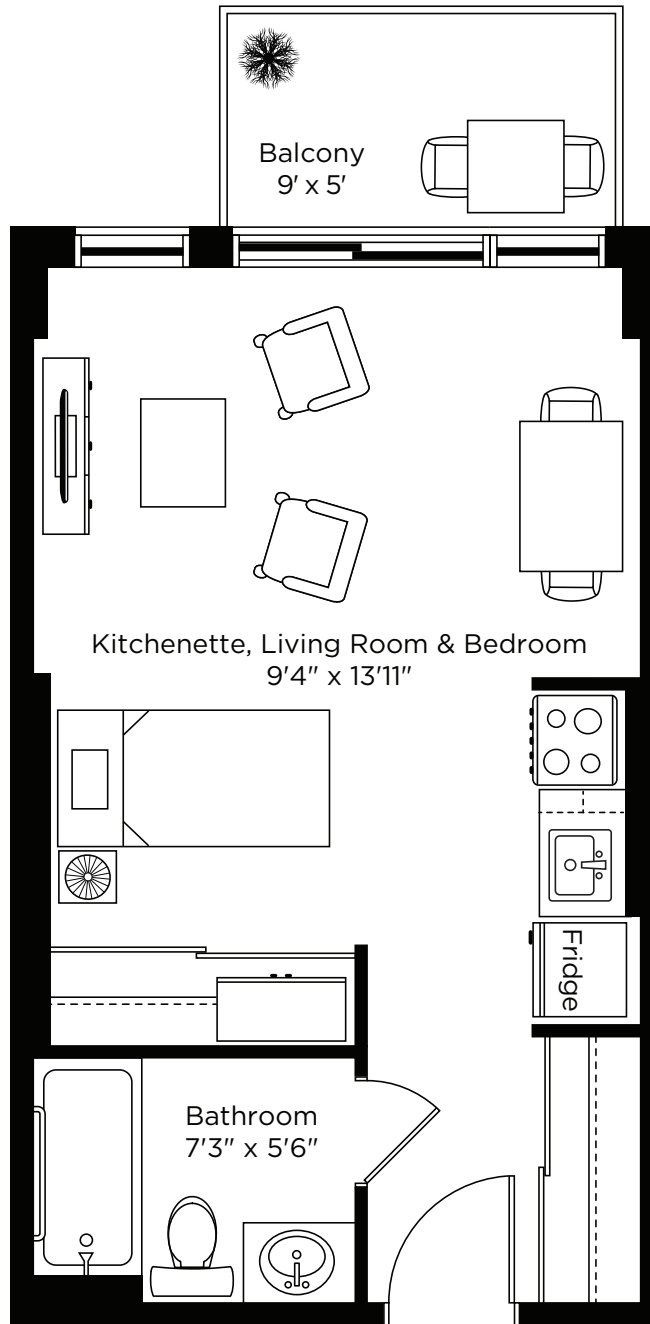

CHARTwell

ROSEMONT
LES QUARTIERS

résidence pour retraités

5200 Molson Street, Montréal
514-819-4336

Suite Plans

STUDIO

ALL ILLUSTRATIONS ARE ARTIST'S CONCEPT PLANS AND SPECIFICATIONS MAY CHANGE WITHOUT NOTICE.
ACTUAL USABLE FLOOR SPACE MAY VARY FROM STATED FLOOR AREA. E & O.E.

Studio Type A

364 sq.ft.

Apartment: 1207, 1307, 1407, 1507, 1607,
1707, 1807, 1907, 2207, 2307, 2407, 2507,
2607, 2707, 2807, 2907, 11007, 21007

ALL ILLUSTRATIONS ARE ARTIST'S CONCEPT PLANS AND SPECIFICATIONS MAY CHANGE WITHOUT NOTICE.
ACTUAL USABLE FLOOR SPACE MAY VARY FROM STATED FLOOR AREA. E & O.E.

CHARTwell

ROSEMONT
LES QUARTIERS

résidence pour retraités

Studio Type B

304 sq.ft.

Apartment: 1512, 1612, 2312, 2412

ALL ILLUSTRATIONS ARE ARTIST'S CONCEPT PLANS AND SPECIFICATIONS MAY CHANGE WITHOUT NOTICE.
ACTUAL USABLE FLOOR SPACE MAY VARY FROM STATED FLOOR AREA. E & O.E.