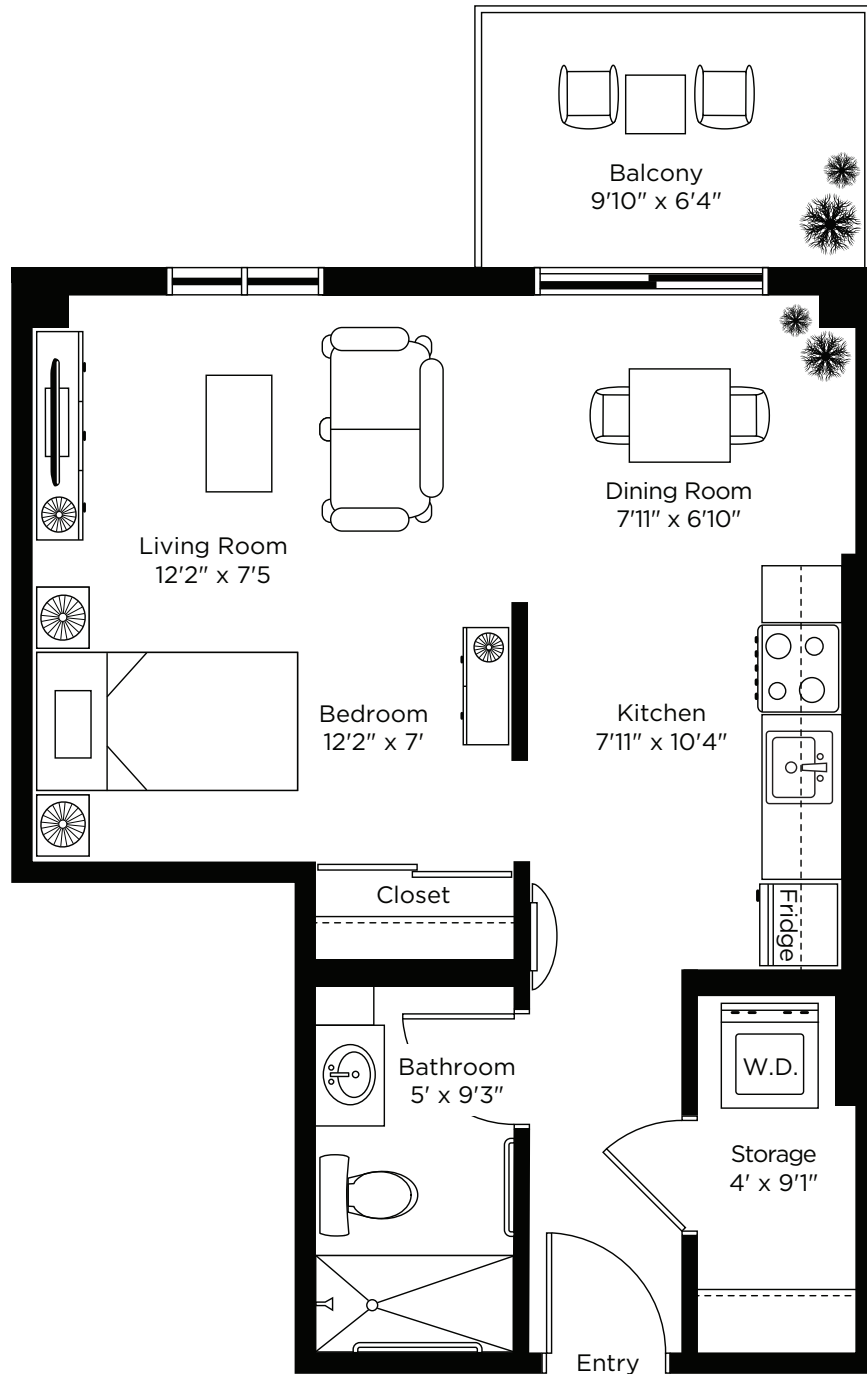

# Studio Type A

471 sq.ft.

Apartment: 415, 515, 615, 715, 815, 915

ALL ILLUSTRATIONS ARE ARTIST'S CONCEPT PLANS AND SPECIFICATIONS MAY CHANGE WITHOUT NOTICE.  
ACTUAL USABLE FLOOR SPACE MAY VARY FROM STATED FLOOR AREA. E & O.E.

# Studio Type B

520 sq.ft.

Apartment: 302, 402, 502, 602,  
702, 802, 902, 1002, 1102

ALL ILLUSTRATIONS ARE ARTIST'S CONCEPT PLANS AND SPECIFICATIONS MAY CHANGE WITHOUT NOTICE.  
ACTUAL USABLE FLOOR SPACE MAY VARY FROM STATED FLOOR AREA. E & O.E.

# Studio Type C

459 sq.ft.

Apartment: 419, 519, 619, 719, 819, 919

ALL ILLUSTRATIONS ARE ARTIST'S CONCEPT PLANS AND SPECIFICATIONS MAY CHANGE WITHOUT NOTICE.  
ACTUAL USABLE FLOOR SPACE MAY VARY FROM STATED FLOOR AREA. E & O.E.