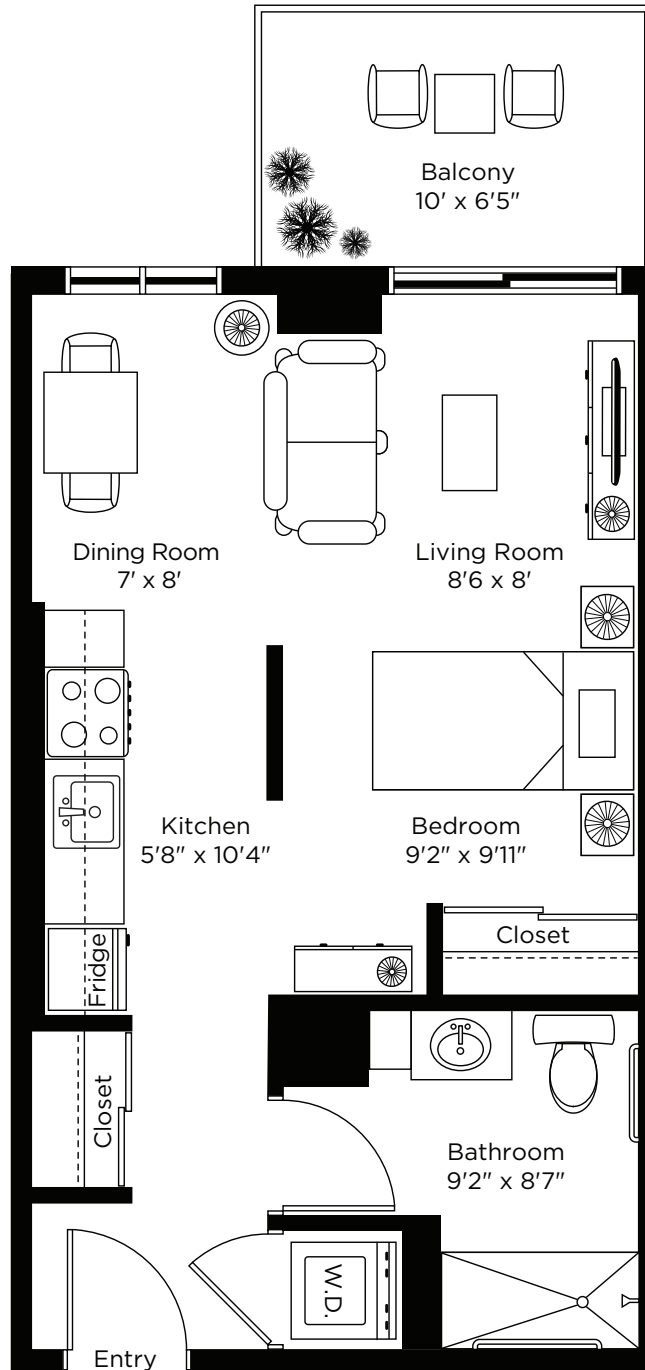

# Studio Type B

520 sq.ft.

Apartment: 302, 402, 502, 602,  
702, 802, 902, 1002, 1102

ALL ILLUSTRATIONS ARE ARTIST'S CONCEPT PLANS AND SPECIFICATIONS MAY CHANGE WITHOUT NOTICE.  
ACTUAL USABLE FLOOR SPACE MAY VARY FROM STATED FLOOR AREA. E & O.E.

# Studio Type C

459 sq.ft.

Apartment: 419, 519, 619, 719, 819, 919

ALL ILLUSTRATIONS ARE ARTIST'S CONCEPT PLANS AND SPECIFICATIONS MAY CHANGE WITHOUT NOTICE.  
ACTUAL USABLE FLOOR SPACE MAY VARY FROM STATED FLOOR AREA. E & O.E.