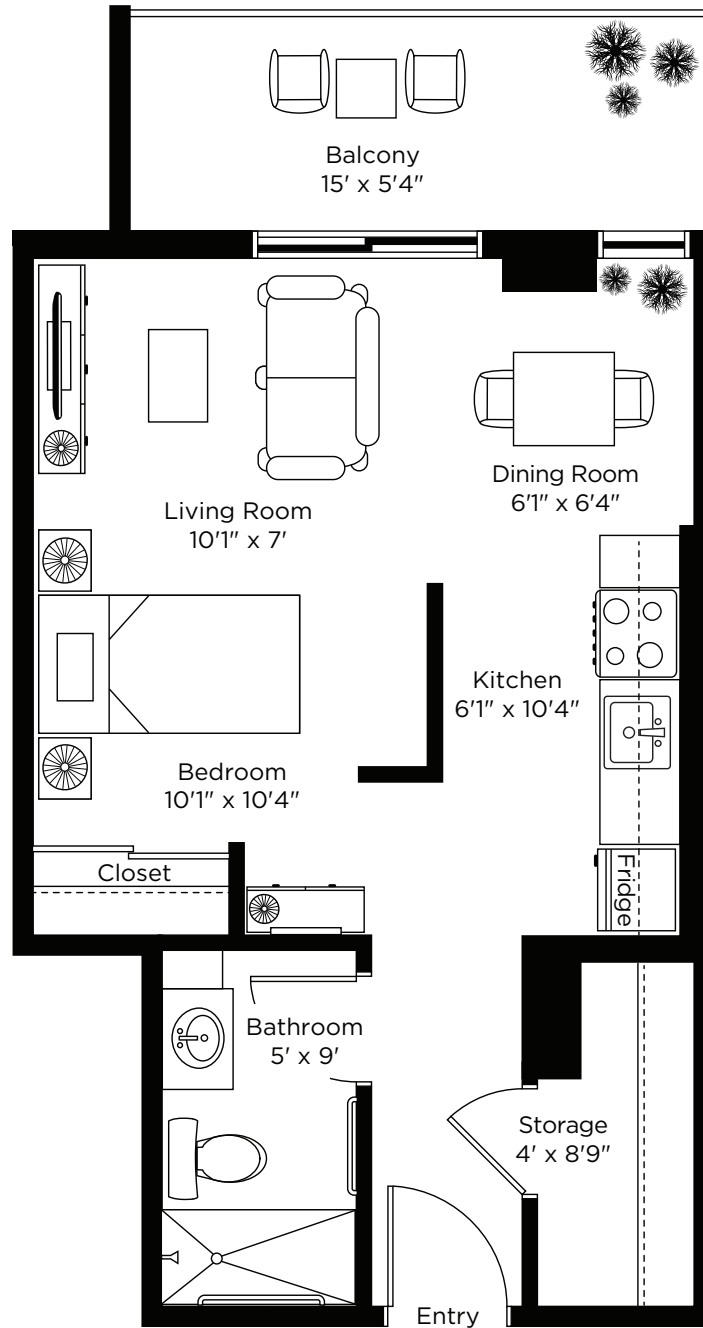

# Studio Type A

471 sq.ft.

Apartment: 415, 515, 615, 715, 815, 915

ALL ILLUSTRATIONS ARE ARTIST'S CONCEPT PLANS AND SPECIFICATIONS MAY CHANGE WITHOUT NOTICE.  
ACTUAL USABLE FLOOR SPACE MAY VARY FROM STATED FLOOR AREA. E & O.E.

# Studio Type B

520 sq.ft.

Apartment: 302, 402, 502, 602,  
702, 802, 902, 1002, 1102

ALL ILLUSTRATIONS ARE ARTIST'S CONCEPT PLANS AND SPECIFICATIONS MAY CHANGE WITHOUT NOTICE.  
ACTUAL USABLE FLOOR SPACE MAY VARY FROM STATED FLOOR AREA. E & O.E.

# Studio Type C

459 sq.ft.

Apartment: 419, 519, 619, 719, 819, 919

ALL ILLUSTRATIONS ARE ARTIST'S CONCEPT PLANS AND SPECIFICATIONS MAY CHANGE WITHOUT NOTICE.  
ACTUAL USABLE FLOOR SPACE MAY VARY FROM STATED FLOOR AREA. E & O.E.