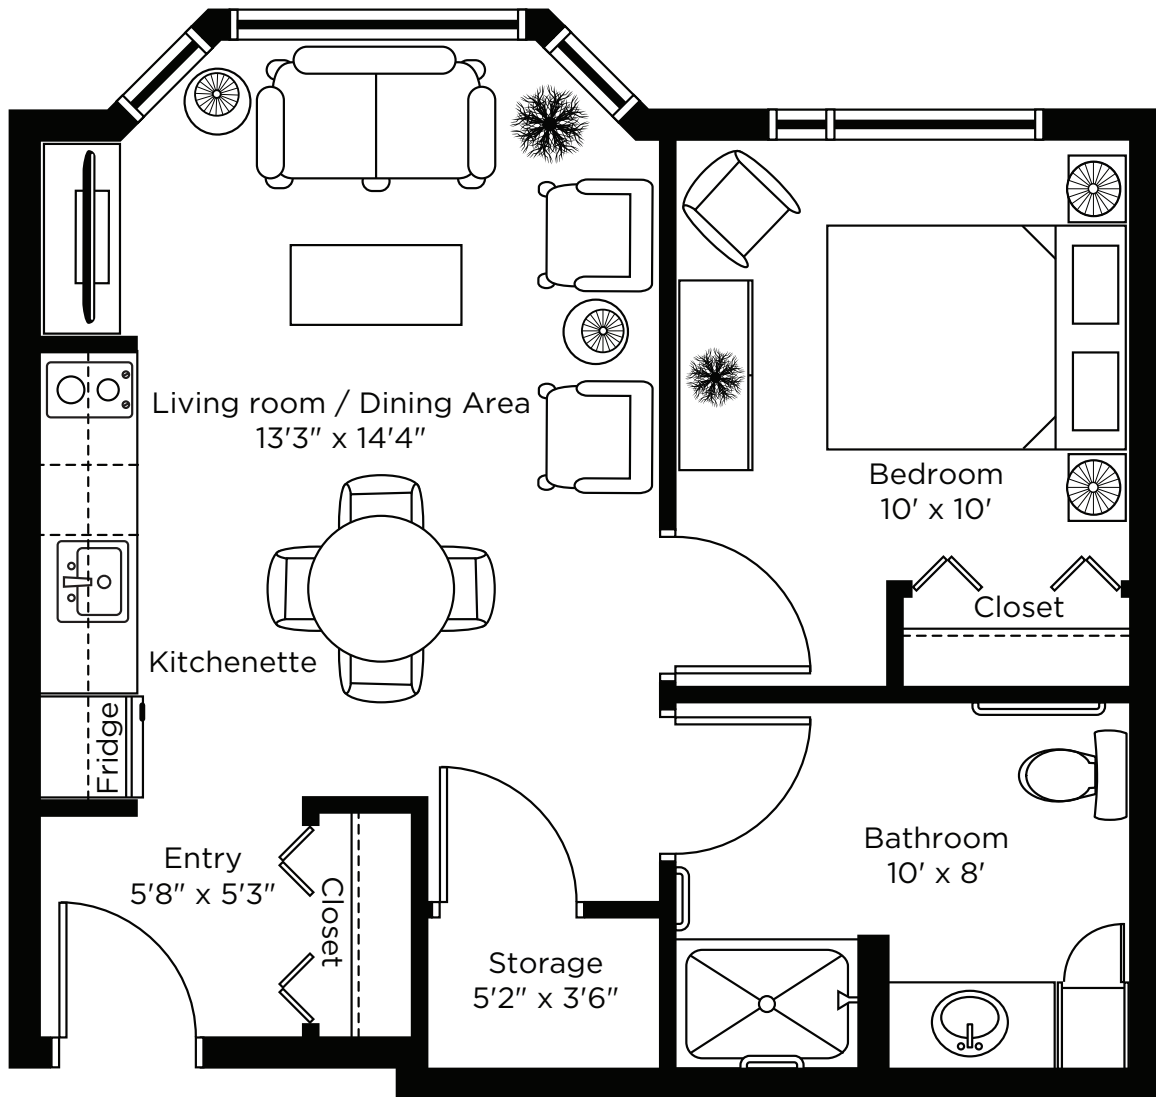

CHARTwell

HARBOURS

retirement residence

20 Country Village Cove NE, Calgary
587-287-3942

Suite Plans

ONE BEDROOM

ALL ILLUSTRATIONS ARE ARTIST'S CONCEPT PLANS AND SPECIFICATIONS MAY CHANGE WITHOUT NOTICE.
ACTUAL USABLE FLOOR SPACE MAY VARY FROM STATED FLOOR AREA. E & O.E.

Suite B1 One Bedroom

534 sq.ft.

Suite B2 One Bedroom

531 sq.ft.

Suite Large One Bedroom

716 sq.ft.

ALL ILLUSTRATIONS ARE ARTIST'S CONCEPT PLANS AND SPECIFICATIONS MAY CHANGE WITHOUT NOTICE.
ACTUAL USABLE FLOOR SPACE MAY VARY FROM STATED FLOOR AREA. E & O.E.