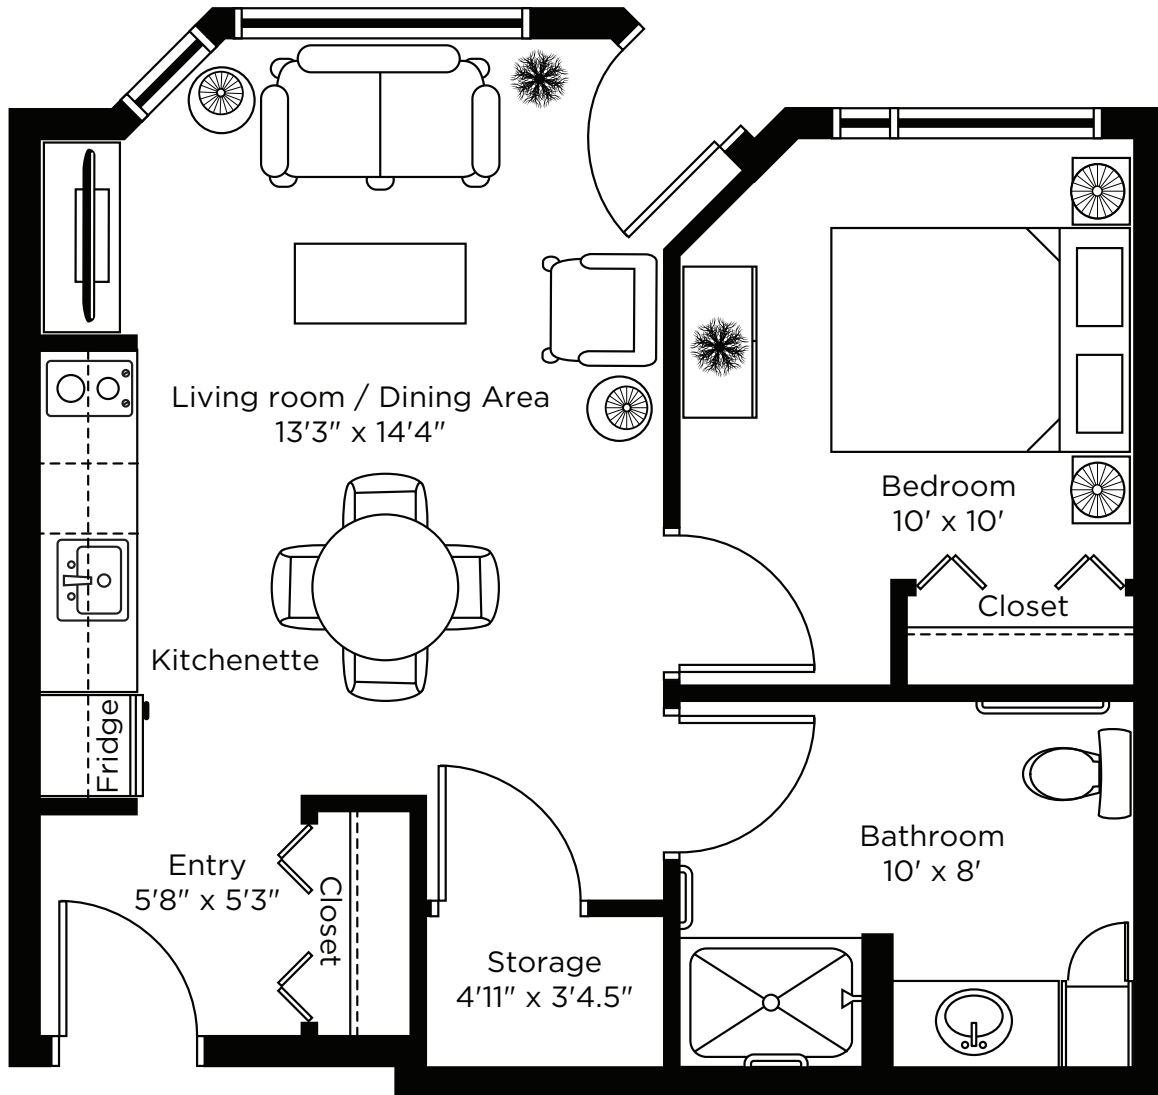

CHARTwell

HARBOURS

retirement residence

20 Country Village Cove NE, Calgary
587-287-3942

Suite Plans

ONE BEDROOM

ALL ILLUSTRATIONS ARE ARTIST'S CONCEPT PLANS AND SPECIFICATIONS MAY CHANGE WITHOUT NOTICE.
ACTUAL USABLE FLOOR SPACE MAY VARY FROM STATED FLOOR AREA. E & O.E.

Suite B1 One Bedroom

534 sq.ft.

Suite B2 One Bedroom

531 sq.ft.

Suite Large One Bedroom

716 sq.ft.

ALL ILLUSTRATIONS ARE ARTIST'S CONCEPT PLANS AND SPECIFICATIONS MAY CHANGE WITHOUT NOTICE.
ACTUAL USABLE FLOOR SPACE MAY VARY FROM STATED FLOOR AREA. E & O.E.