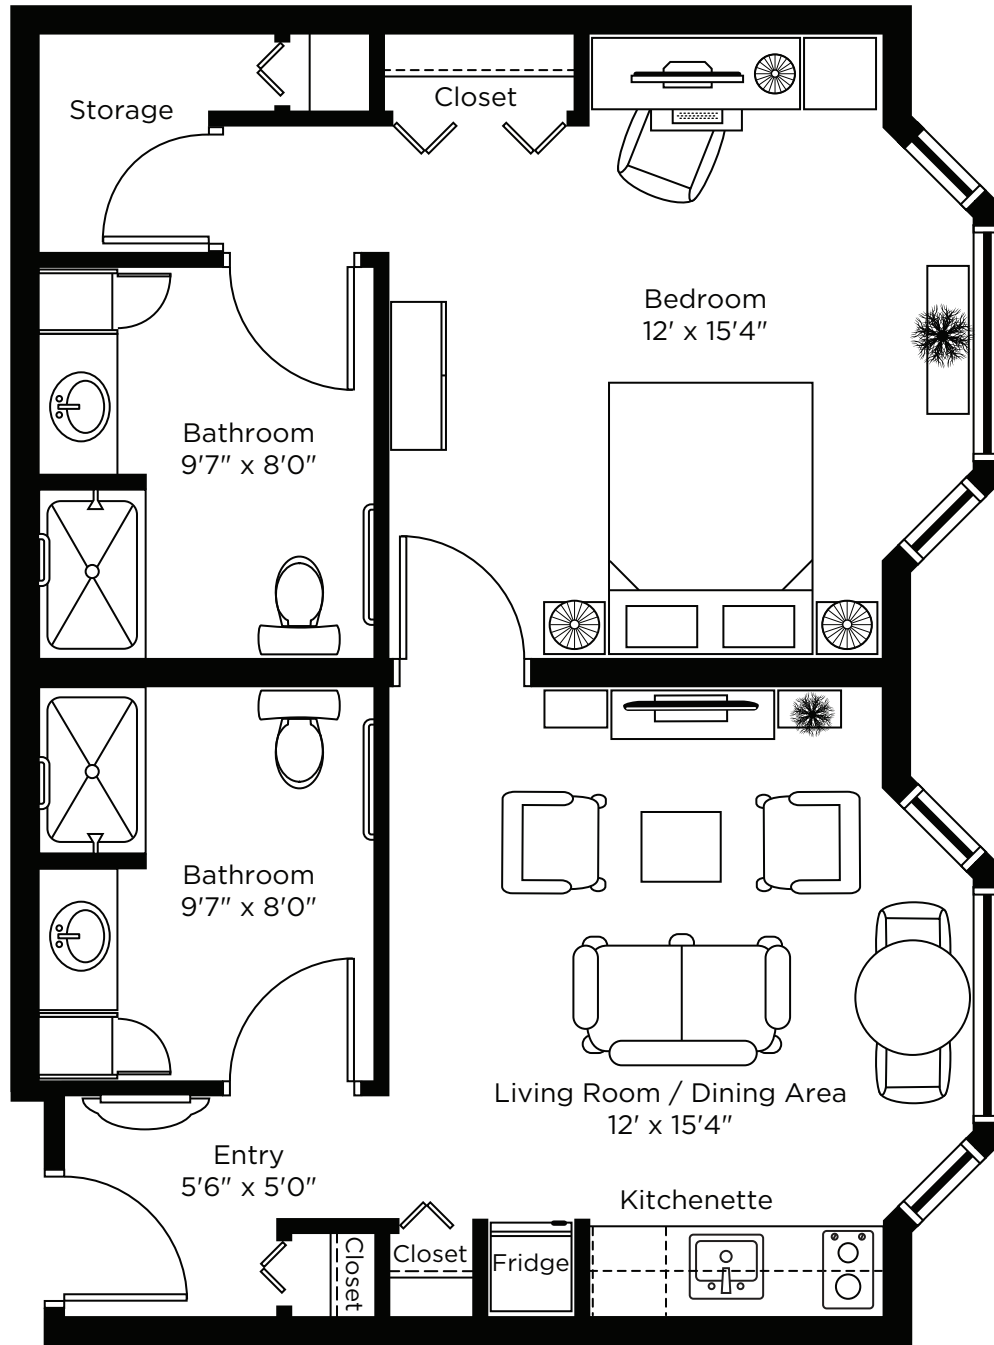

Suite B1 One Bedroom

534 sq.ft.

Suite B2 One Bedroom

531 sq.ft.

Suite Large One Bedroom

716 sq.ft.

ALL ILLUSTRATIONS ARE ARTIST'S CONCEPT PLANS AND SPECIFICATIONS MAY CHANGE WITHOUT NOTICE.
ACTUAL USABLE FLOOR SPACE MAY VARY FROM STATED FLOOR AREA. E & O.E.