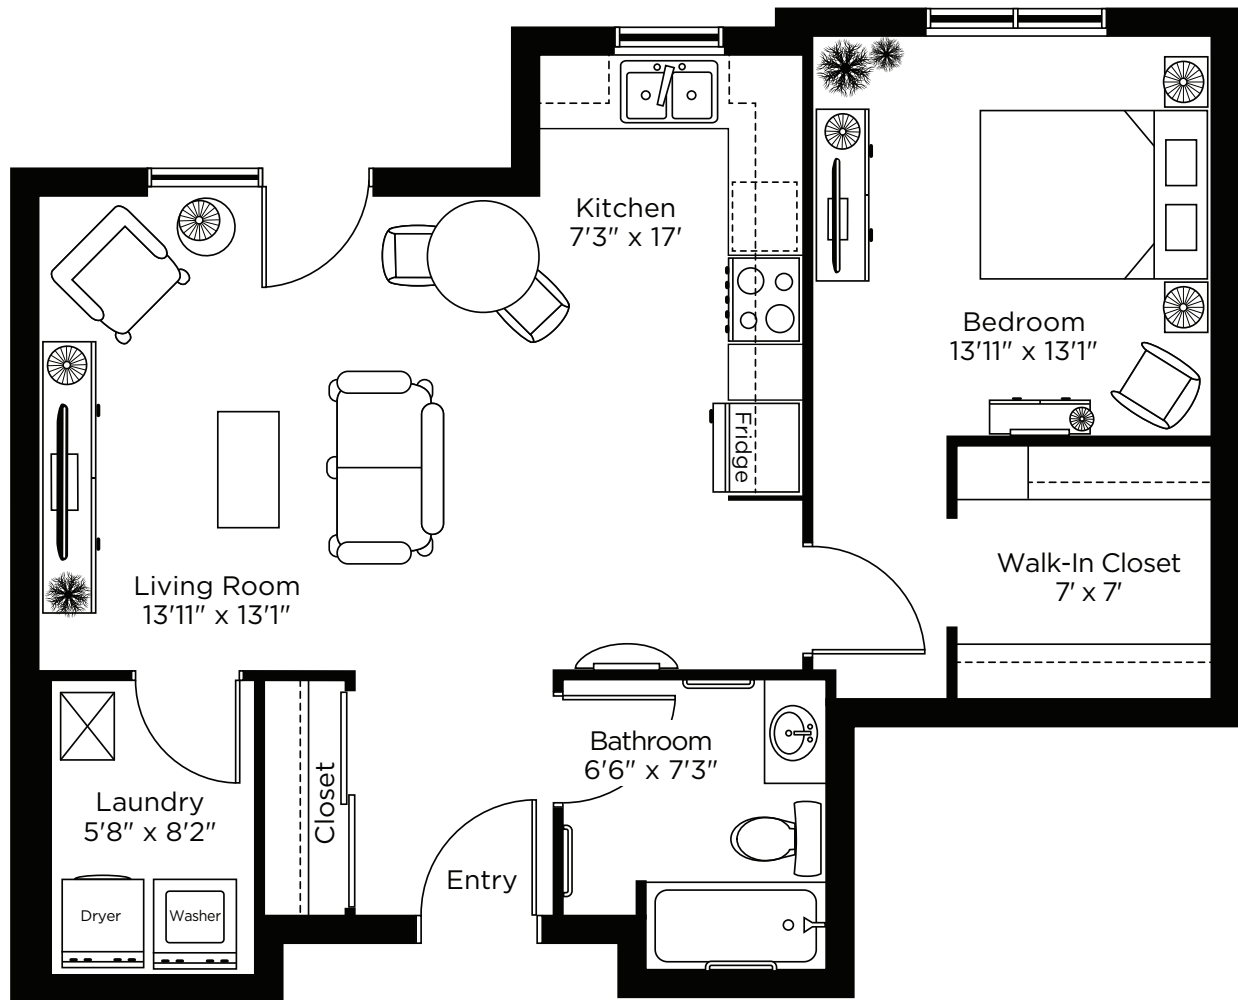

CHARTwell

BALMORAL

retirement community

8 Harbour Street West, Collingwood
705-532-9606

Suite Plans

ONE BEDROOM

ALL ILLUSTRATIONS ARE ARTIST'S CONCEPT PLANS AND SPECIFICATIONS MAY CHANGE WITHOUT NOTICE.
ACTUAL USABLE FLOOR SPACE MAY VARY FROM STATED FLOOR AREA. E & O.E.

The Alcoa

One Bedroom
785 sq.ft.

The Birch

One Bedroom
790 sq.ft.

ALL ILLUSTRATIONS ARE ARTIST'S CONCEPT PLANS AND SPECIFICATIONS MAY CHANGE WITHOUT NOTICE. ACTUAL USABLE FLOOR SPACE MAY VARY FROM STATED FLOOR AREA. E & O.E.