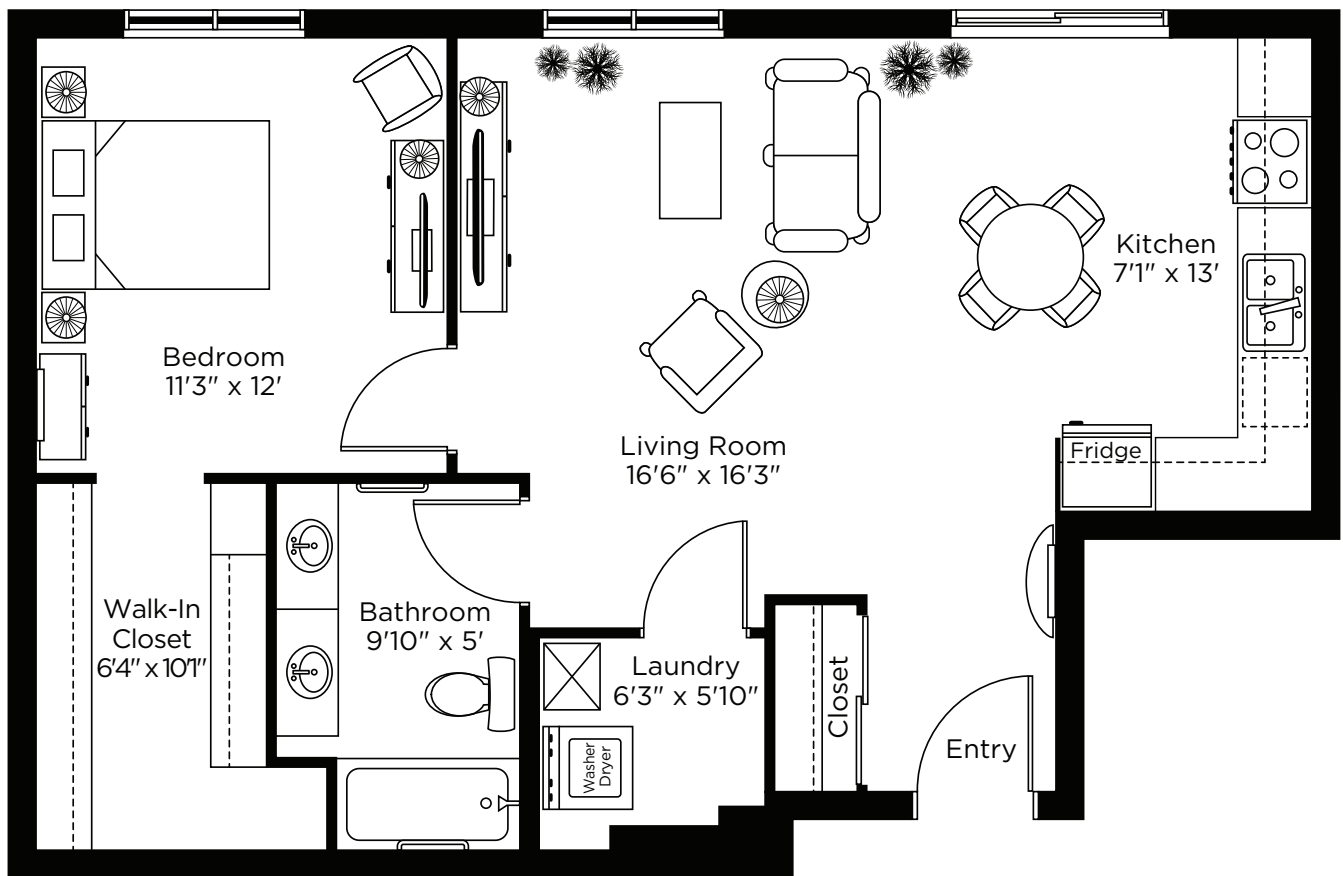

CHARTwell

BALMORAL

retirement community

8 Harbour Street West, Collingwood
705-532-9606

Suite Plans

ONE BEDROOM

ALL ILLUSTRATIONS ARE ARTIST'S CONCEPT PLANS AND SPECIFICATIONS MAY CHANGE WITHOUT NOTICE.
ACTUAL USABLE FLOOR SPACE MAY VARY FROM STATED FLOOR AREA. E & O.E.

The Alcoa

One Bedroom
785 sq.ft.

The Birch

One Bedroom
790 sq.ft.

ALL ILLUSTRATIONS ARE ARTIST'S CONCEPT PLANS AND SPECIFICATIONS MAY CHANGE WITHOUT NOTICE. ACTUAL USABLE FLOOR SPACE MAY VARY FROM STATED FLOOR AREA. E & O.E.