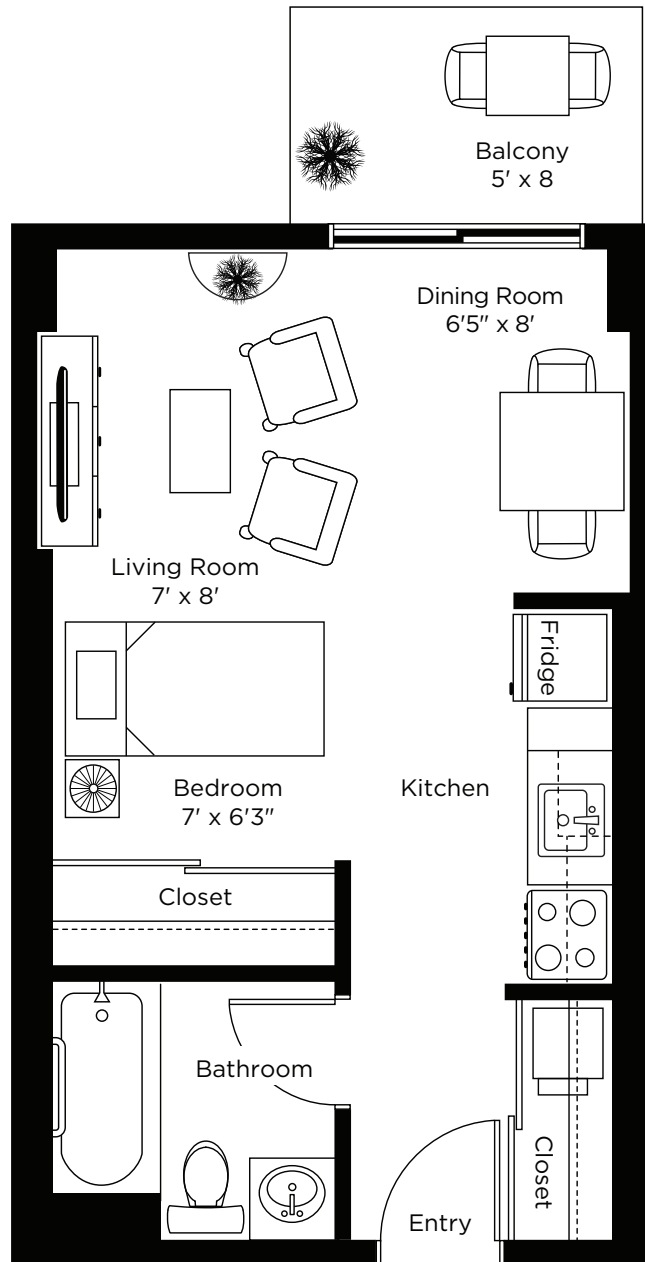

CHARTwell

RIVIÈRE-DU-NORD

résidence pour retraités

Type A2 Studio

349 sq.ft.

Apartment: 237, 337, 437, 537, 637

ALL ILLUSTRATIONS ARE ARTIST'S CONCEPT PLANS AND SPECIFICATIONS MAY CHANGE WITHOUT NOTICE.
ACTUAL USABLE FLOOR SPACE MAY VARY FROM STATED FLOOR AREA. E & O.E.

CHARTwell

RIVIÈRE-DU-NORD

résidence pour retraités

Type A2 Studio

445 sq.ft.

Apartment: 220, 320, 420, 520, 620

ALL ILLUSTRATIONS ARE ARTIST'S CONCEPT PLANS AND SPECIFICATIONS MAY CHANGE WITHOUT NOTICE.
ACTUAL USABLE FLOOR SPACE MAY VARY FROM STATED FLOOR AREA. E & O.E.