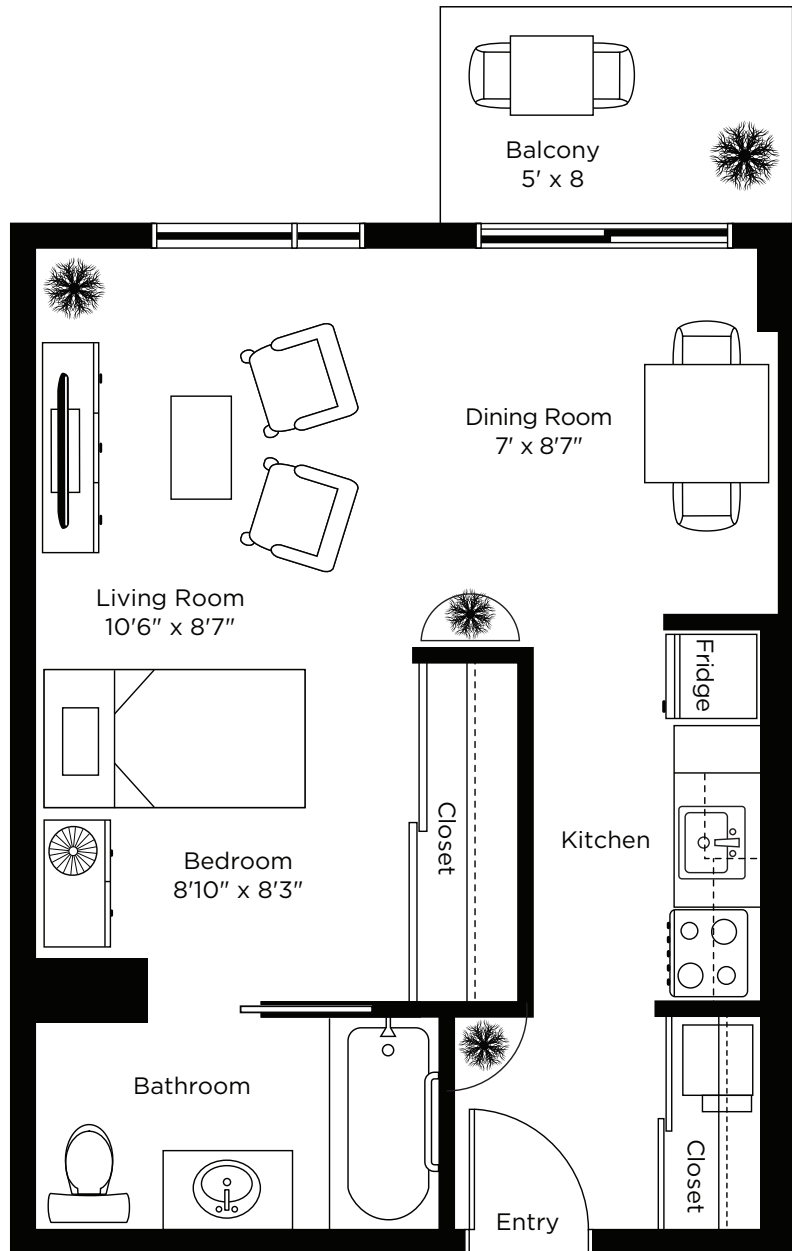

CHARTwell

RIVIÈRE-DU-NORD

résidence pour retraités

Type A2 Studio

349 sq.ft.

Apartment: 237, 337, 437, 537, 637

ALL ILLUSTRATIONS ARE ARTIST'S CONCEPT PLANS AND SPECIFICATIONS MAY CHANGE WITHOUT NOTICE.
ACTUAL USABLE FLOOR SPACE MAY VARY FROM STATED FLOOR AREA. E & O.E.

CHARTwell

RIVIÈRE-DU-NORD

résidence pour retraités

Type A2 Studio

445 sq.ft.

Apartment: 220, 320, 420, 520, 620

ALL ILLUSTRATIONS ARE ARTIST'S CONCEPT PLANS AND SPECIFICATIONS MAY CHANGE WITHOUT NOTICE.
ACTUAL USABLE FLOOR SPACE MAY VARY FROM STATED FLOOR AREA. E & O.E.