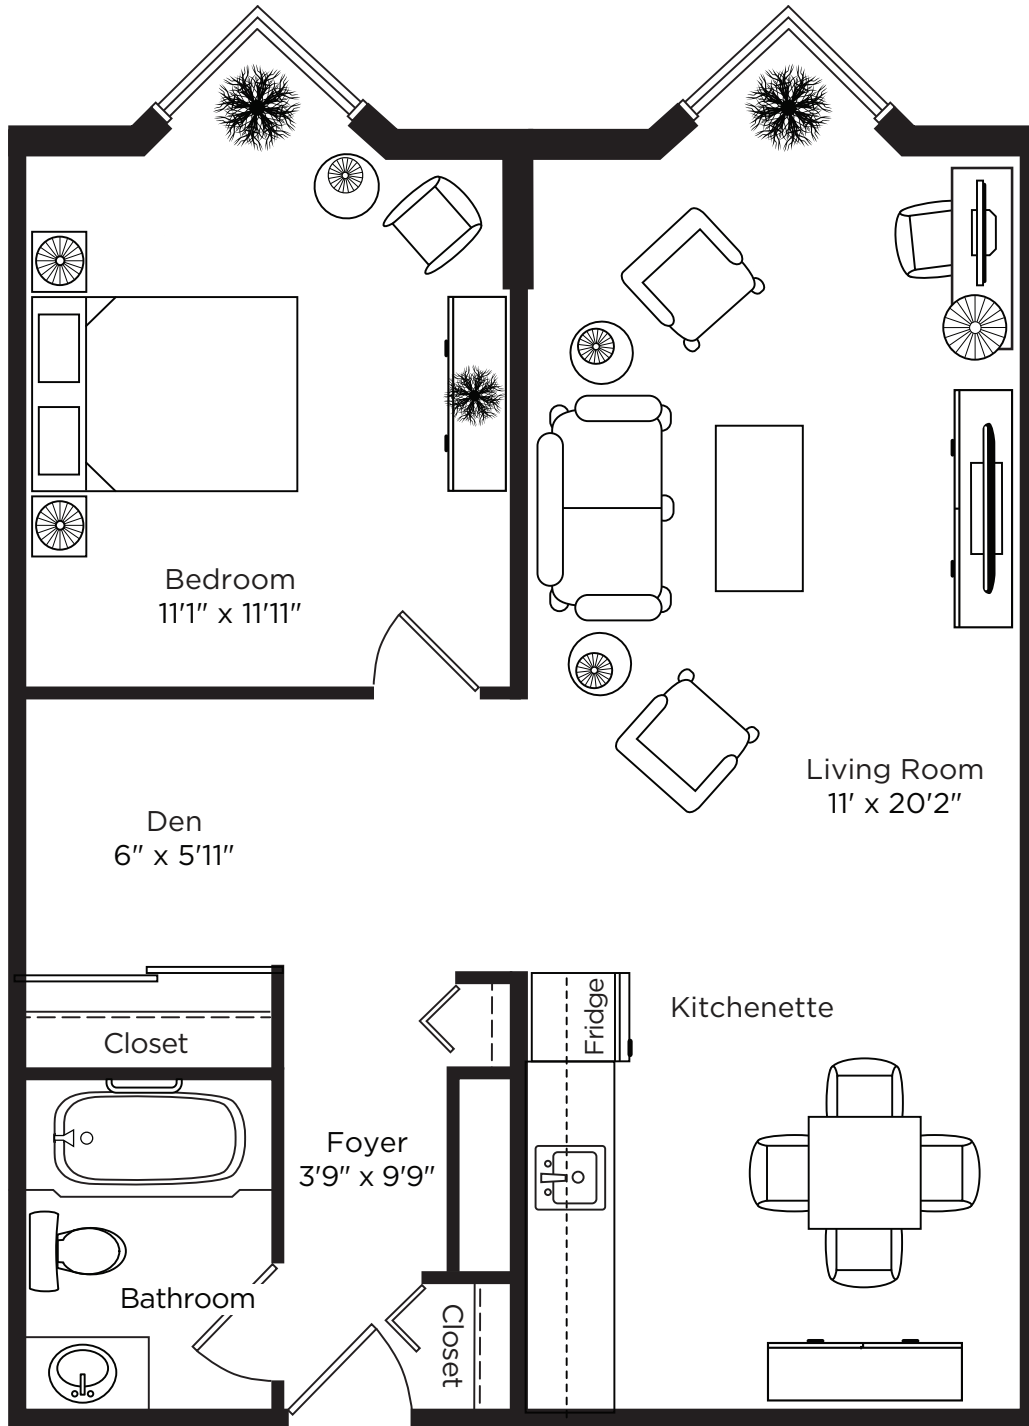

CHARTwell

CHATEAU
CORNWALL

retirement residence

41 Amelia Street, Cornwall
613-937-7276

Suite Plans

ONE BEDROOM + DEN

ALL ILLUSTRATIONS ARE ARTIST'S CONCEPT PLANS AND SPECIFICATIONS MAY CHANGE WITHOUT NOTICE.
ACTUAL USABLE FLOOR SPACE MAY VARY FROM STATED FLOOR AREA. E & O.E.

One Bedroom + Den

Suite: 409

ALL ILLUSTRATIONS ARE ARTIST'S CONCEPT PLANS AND SPECIFICATIONS MAY CHANGE WITHOUT NOTICE.
ACTUAL USABLE FLOOR SPACE MAY VARY FROM STATED FLOOR AREA. E & O.E.