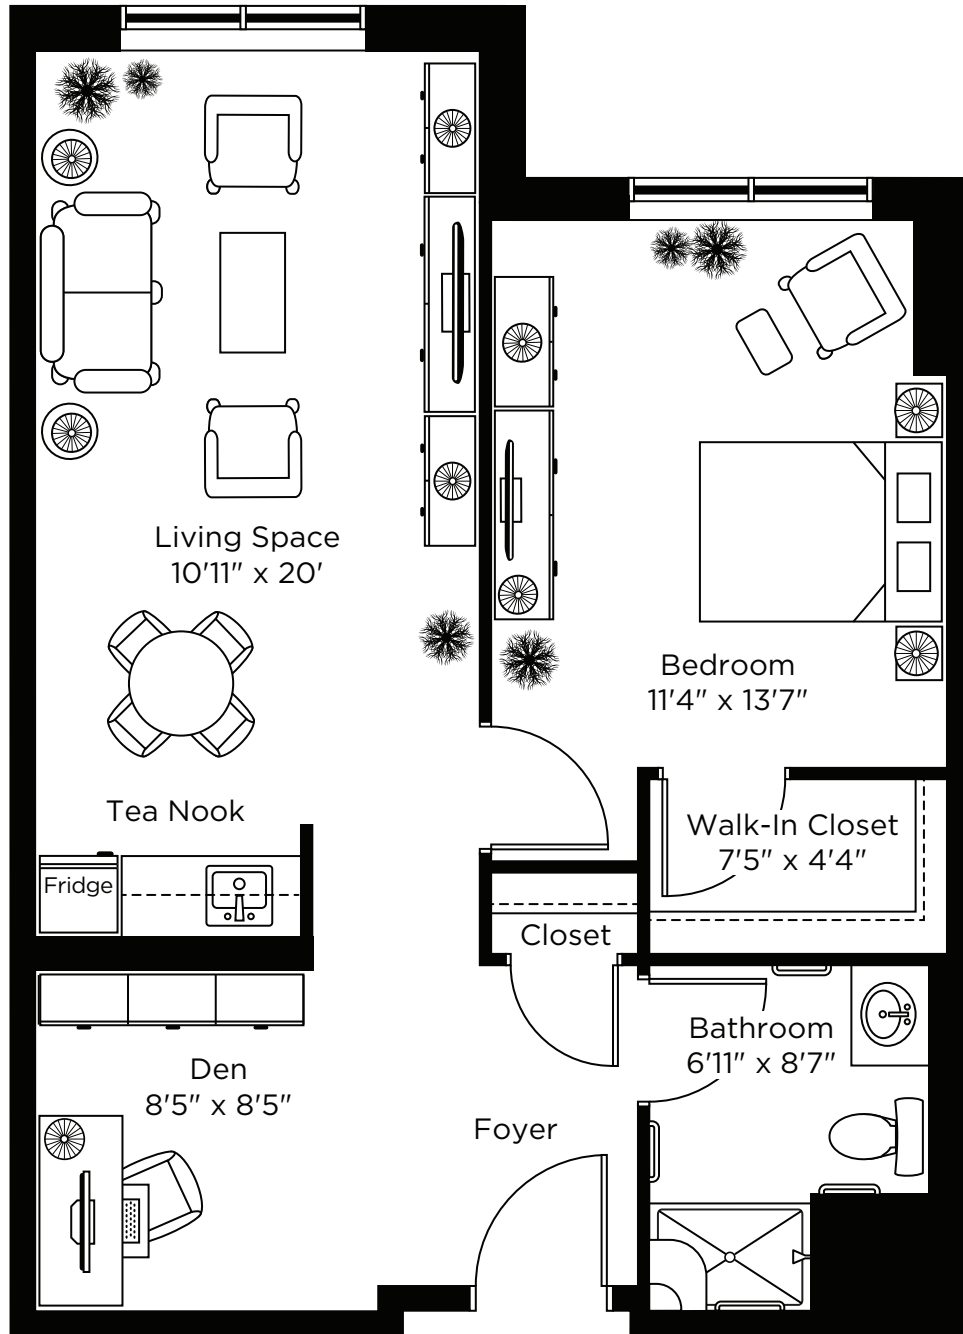

CHARTwell

ALLANDALE
STATION

retirement residence

357 Yonge Street
Barrie • 249-888-9781

Suite Plans

ONE BEDROOM + DEN

ALL ILLUSTRATIONS ARE ARTIST'S CONCEPT PLANS AND SPECIFICATIONS MAY CHANGE WITHOUT NOTICE.
ACTUAL USABLE FLOOR SPACE MAY VARY FROM STATED FLOOR AREA. E & O.E.

The Queen City

One Bedroom + Den
724 sq.ft.

ALL ILLUSTRATIONS ARE ARTIST'S CONCEPT PLANS AND SPECIFICATIONS MAY CHANGE WITHOUT NOTICE.
ACTUAL USABLE FLOOR SPACE MAY VARY FROM STATED FLOOR AREA. E & O.E.

The Rideau

One Bedroom + Den
735 sq.ft.