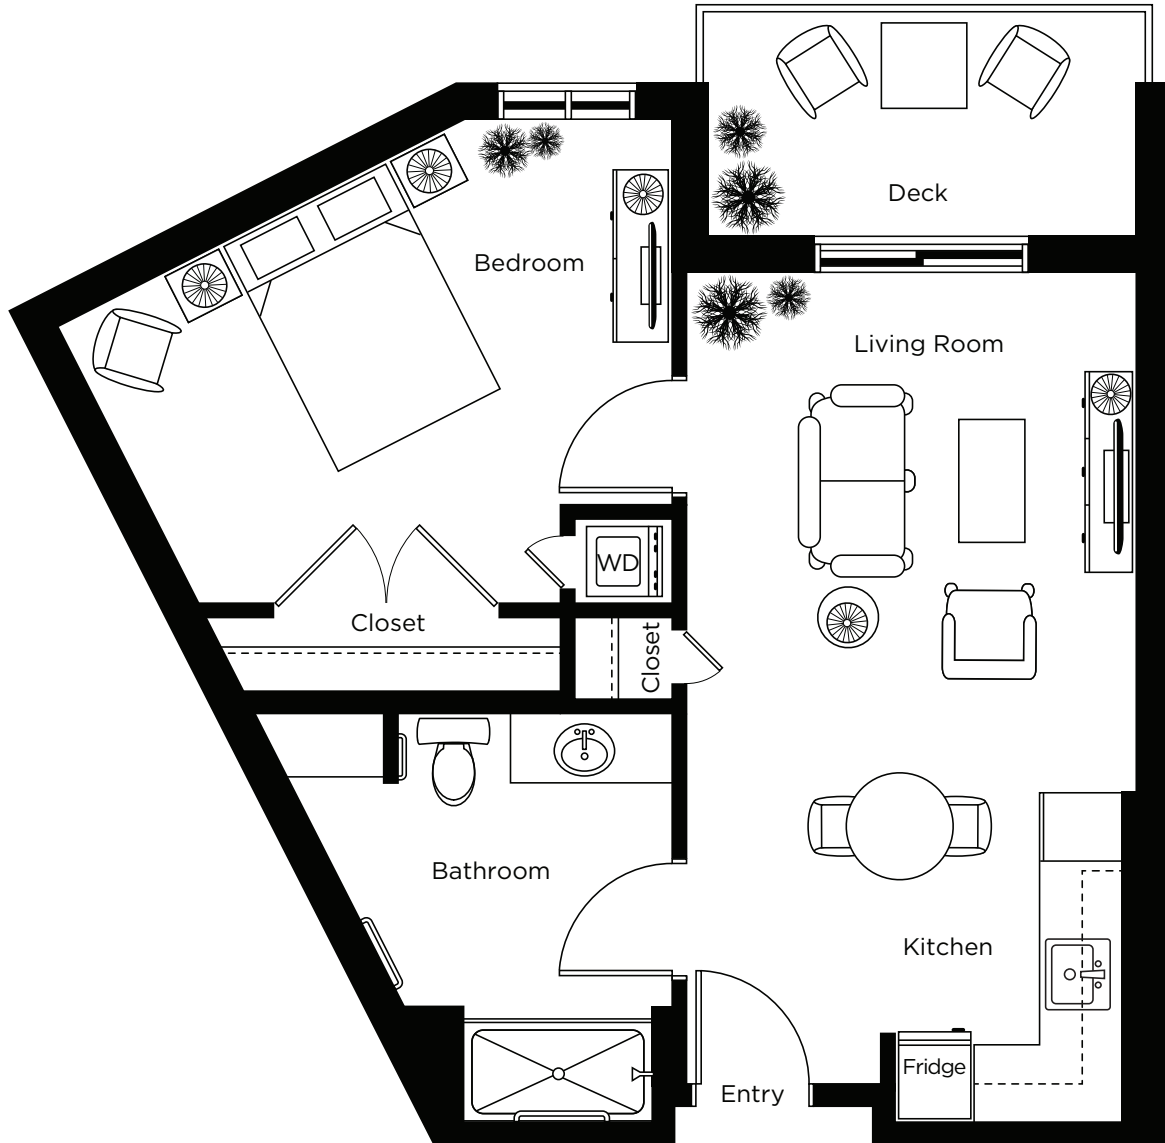

CHARTwell

EDGEWATER

retirement residence

4750 Rutherford Road, Nanaimo
250-760-4561

Suite Plans

ONE BEDROOM

ALL ILLUSTRATIONS ARE ARTIST'S CONCEPT PLANS AND SPECIFICATIONS MAY CHANGE WITHOUT NOTICE.
ACTUAL USABLE FLOOR SPACE MAY VARY FROM STATED FLOOR AREA. E & O.E.

CHARTwell
EDGEWATER
retirement residence

Unit G One Bedroom

621 sq.ft.

ALL ILLUSTRATIONS ARE ARTIST'S CONCEPT PLANS AND SPECIFICATIONS MAY CHANGE WITHOUT NOTICE.
ACTUAL USABLE FLOOR SPACE MAY VARY FROM STATED FLOOR AREA. E & O.E.