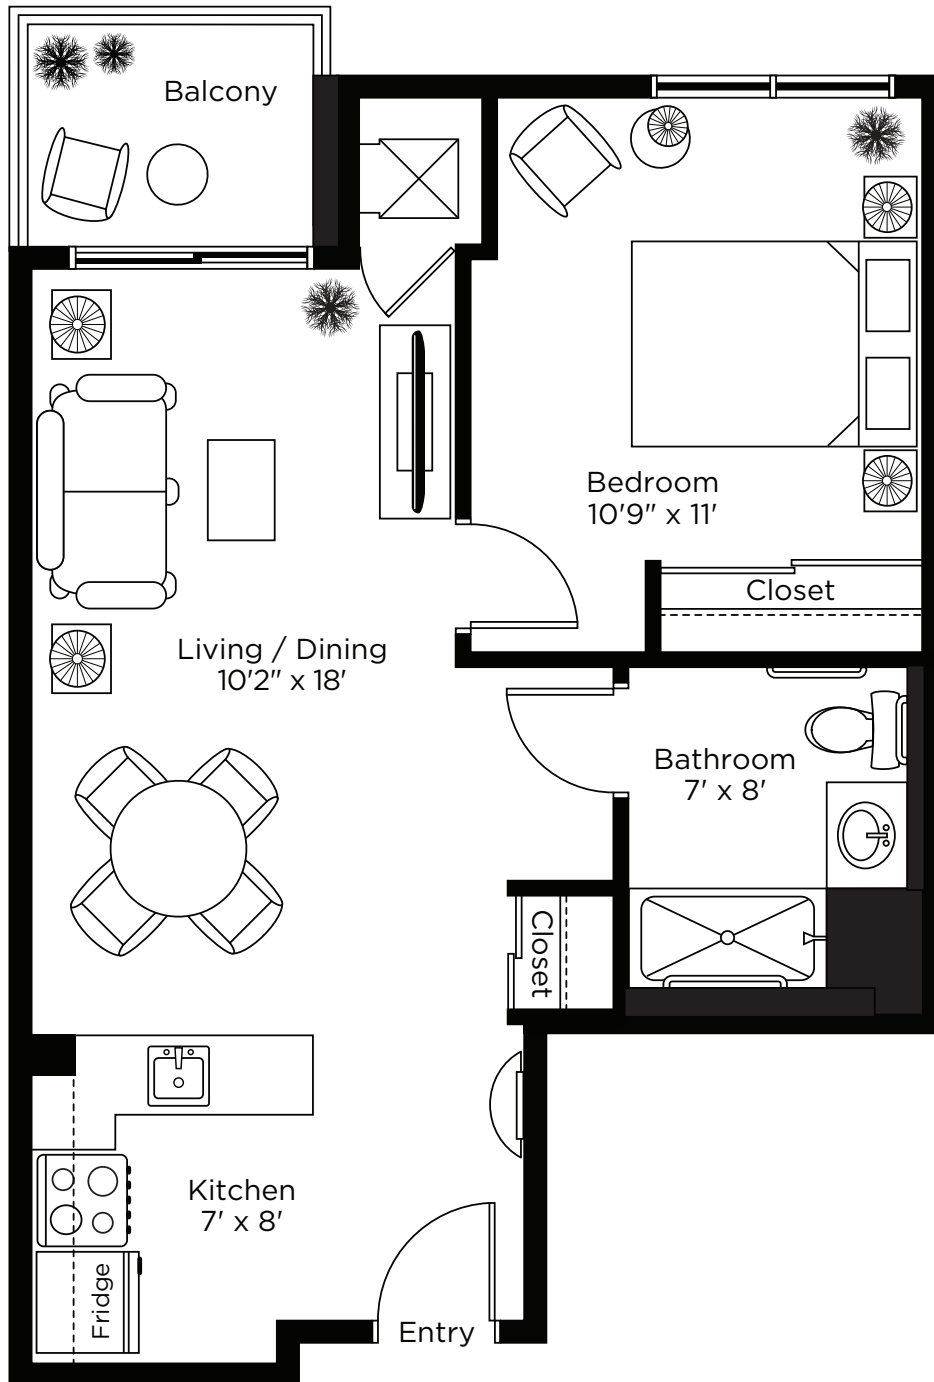

CHARTwell

ROYALCLIFFE

retirement residence

609 Wharnccliffe Road South, London
226-667-8064

Suite Plans

ONE BEDROOM

ALL ILLUSTRATIONS ARE ARTIST'S CONCEPT PLANS AND SPECIFICATIONS MAY CHANGE WITHOUT NOTICE.
ACTUAL USABLE FLOOR SPACE MAY VARY FROM STATED FLOOR AREA. E & O.E.

The St. James

One Bedroom
605 sq.ft.

ALL ILLUSTRATIONS ARE ARTIST'S CONCEPT PLANS AND SPECIFICATIONS MAY CHANGE WITHOUT NOTICE.
ACTUAL USABLE FLOOR SPACE MAY VARY FROM STATED FLOOR AREA. E & O.E.

Princess Anne

One Bedroom
570 sq.ft.

ALL ILLUSTRATIONS ARE ARTIST'S CONCEPT PLANS AND SPECIFICATIONS MAY CHANGE WITHOUT NOTICE.
ACTUAL USABLE FLOOR SPACE MAY VARY FROM STATED FLOOR AREA. E & O.E.