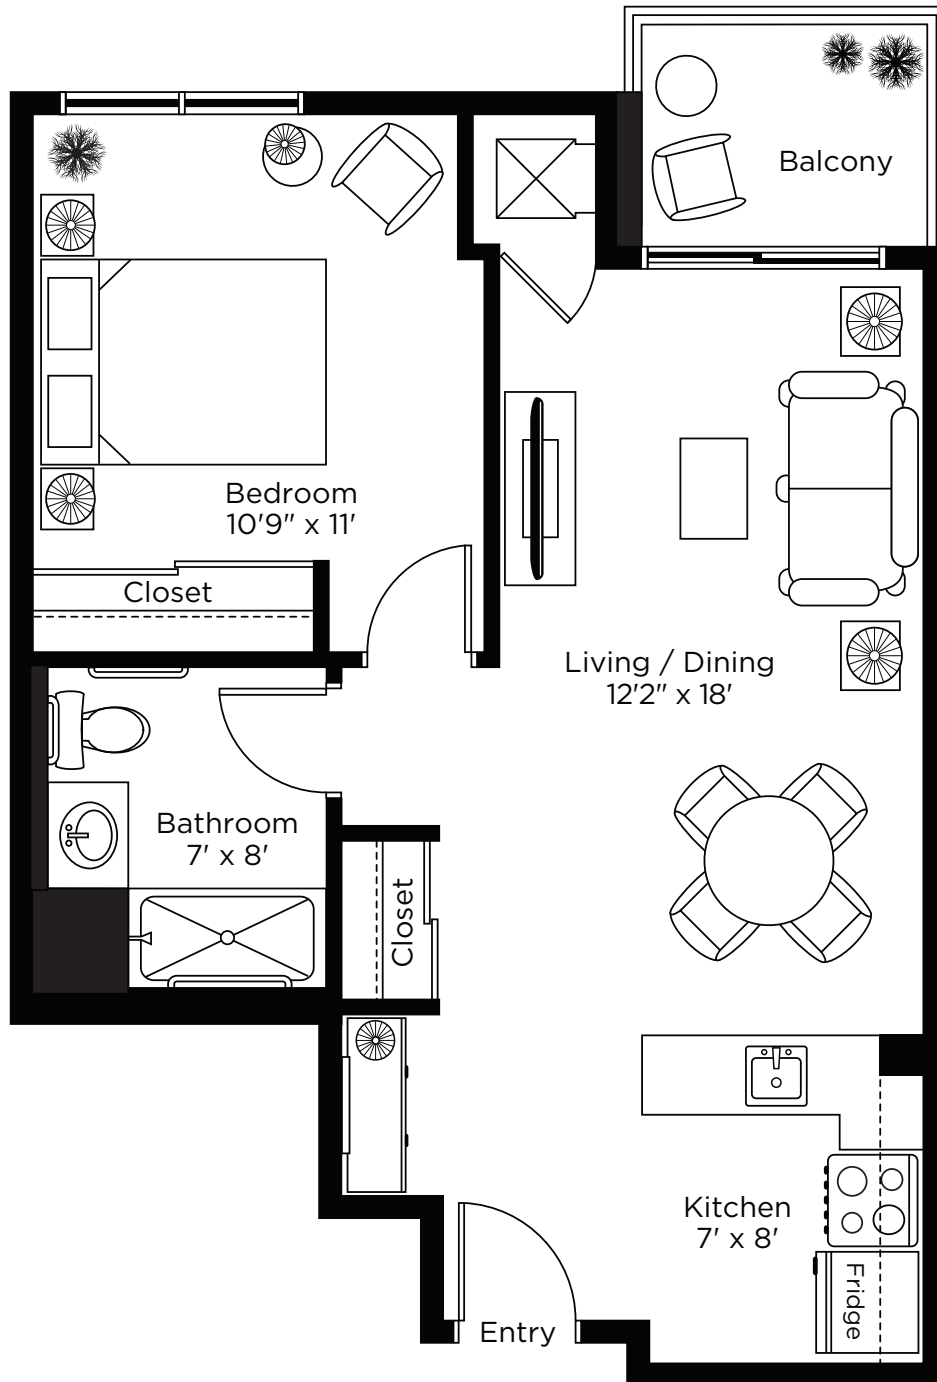

CHARTwell

ROYALCLIFFE

retirement residence

609 Wharnccliffe Road South, London
226-667-8064

Suite Plans

ONE BEDROOM

ALL ILLUSTRATIONS ARE ARTIST'S CONCEPT PLANS AND SPECIFICATIONS MAY CHANGE WITHOUT NOTICE.
ACTUAL USABLE FLOOR SPACE MAY VARY FROM STATED FLOOR AREA. E & O.E.

The St. James

One Bedroom
605 sq.ft.

ALL ILLUSTRATIONS ARE ARTIST'S CONCEPT PLANS AND SPECIFICATIONS MAY CHANGE WITHOUT NOTICE.
ACTUAL USABLE FLOOR SPACE MAY VARY FROM STATED FLOOR AREA. E & O.E.

Princess Anne

One Bedroom
570 sq.ft.

ALL ILLUSTRATIONS ARE ARTIST'S CONCEPT PLANS AND SPECIFICATIONS MAY CHANGE WITHOUT NOTICE.
ACTUAL USABLE FLOOR SPACE MAY VARY FROM STATED FLOOR AREA. E & O.E.