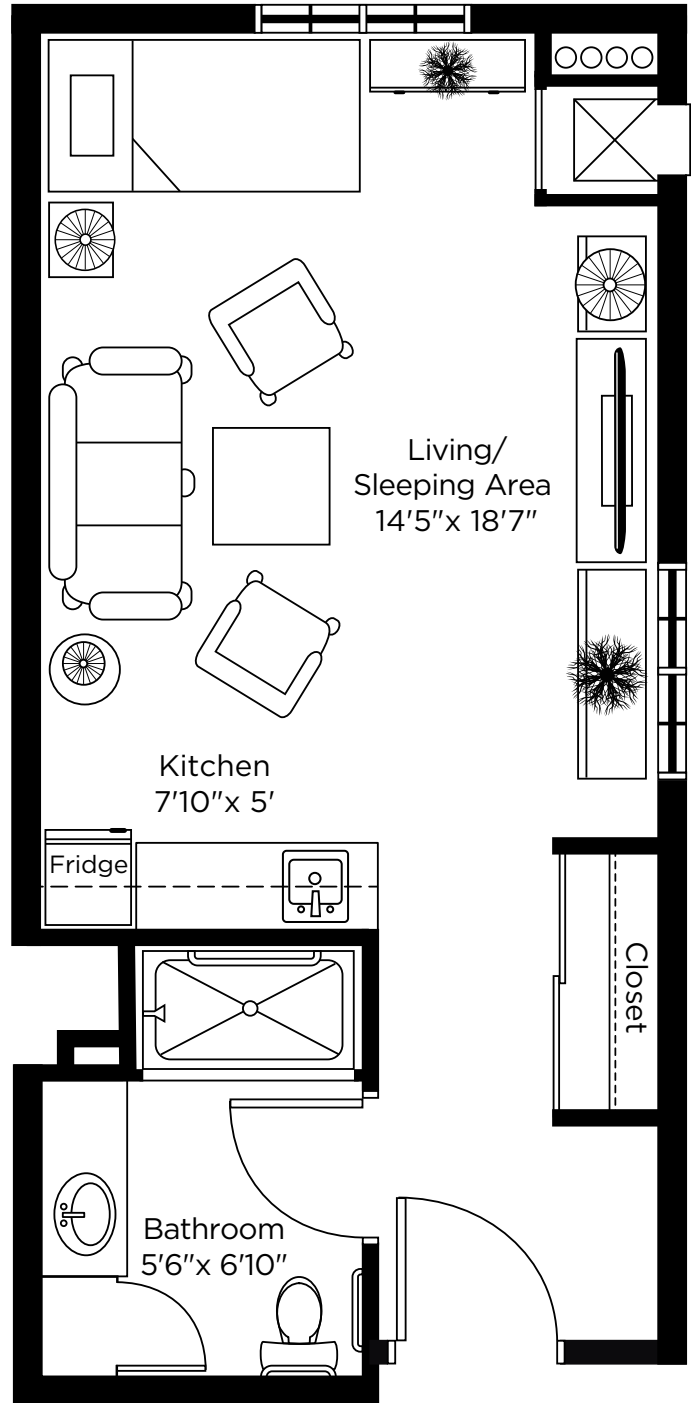

Studio

Suite 126
459 sq.ft.

ALL ILLUSTRATIONS ARE ARTIST'S CONCEPT PLANS AND SPECIFICATIONS MAY CHANGE WITHOUT NOTICE. ACTUAL USABLE FLOOR SPACE MAY VARY FROM STATED FLOOR AREA. E & O.E.

Studio

Suite 127
441 sq.ft.

ALL ILLUSTRATIONS ARE ARTIST'S CONCEPT PLANS AND SPECIFICATIONS MAY CHANGE WITHOUT NOTICE. ACTUAL USABLE FLOOR SPACE MAY VARY FROM STATED FLOOR AREA. E & O.E.