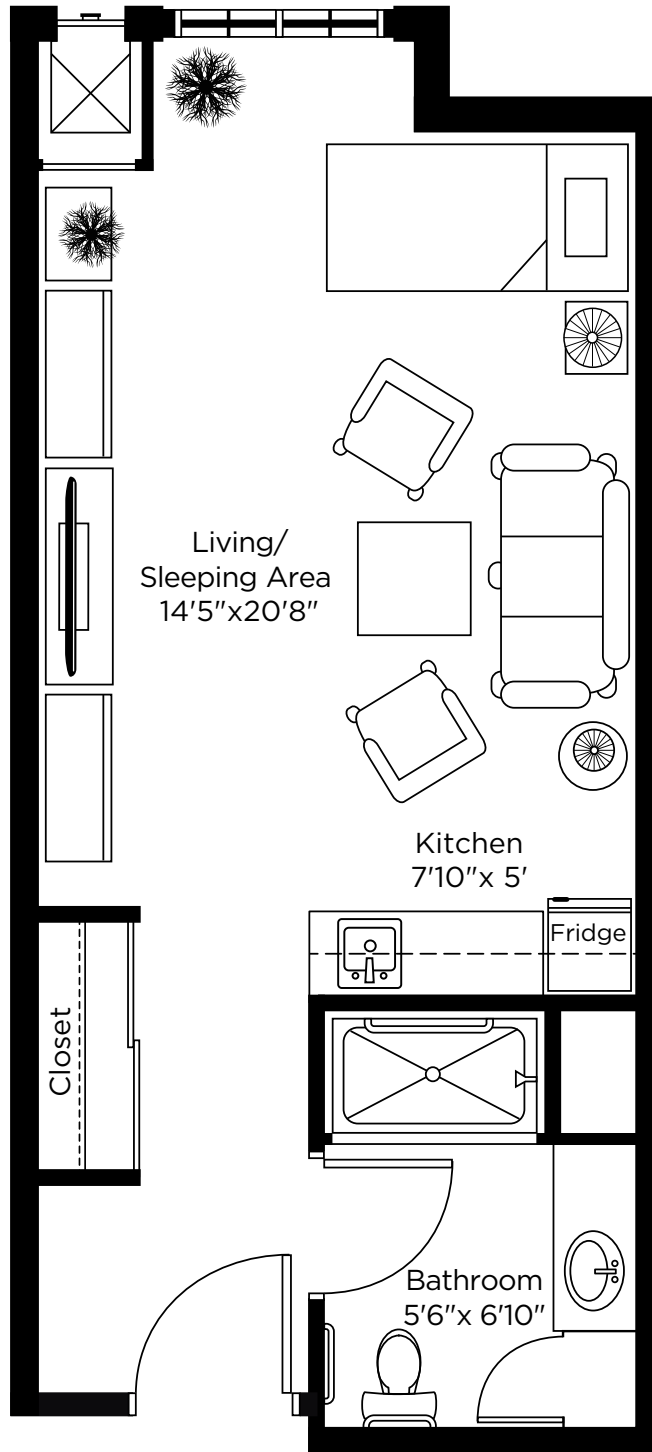

Studio

Suite 126
459 sq.ft.

ALL ILLUSTRATIONS ARE ARTIST'S CONCEPT PLANS AND SPECIFICATIONS MAY CHANGE WITHOUT NOTICE. ACTUAL USABLE FLOOR SPACE MAY VARY FROM STATED FLOOR AREA. E & O.E.

Studio

Suite 127
441 sq.ft.

ALL ILLUSTRATIONS ARE ARTIST'S CONCEPT PLANS AND SPECIFICATIONS MAY CHANGE WITHOUT NOTICE. ACTUAL USABLE FLOOR SPACE MAY VARY FROM STATED FLOOR AREA. E & O.E.