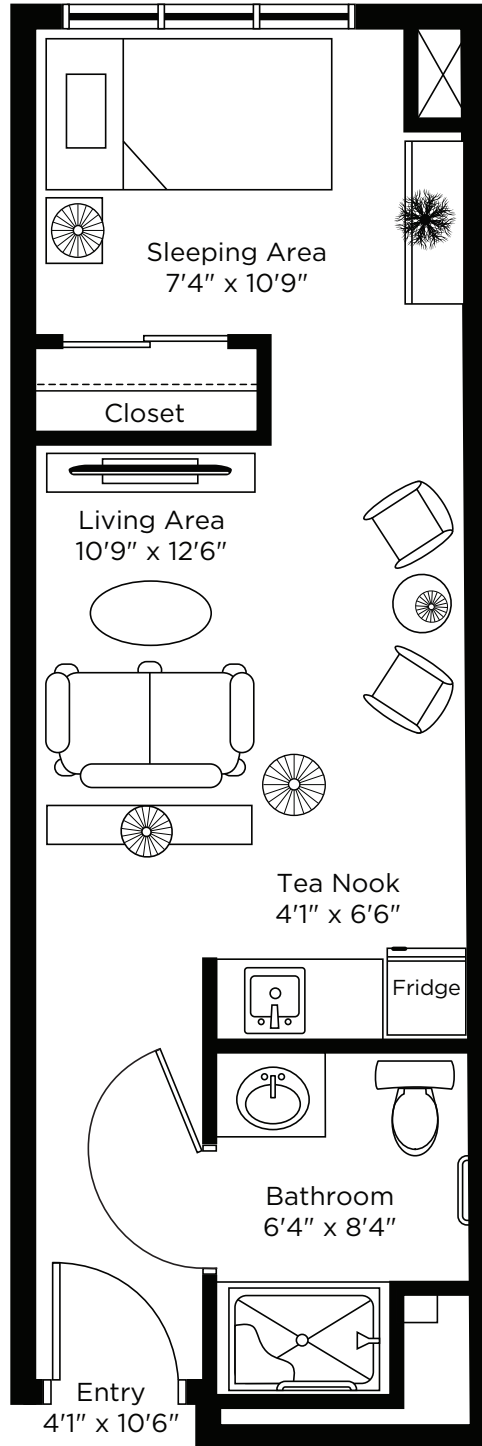

Lyle

Studio
387 sq.ft.

ALL ILLUSTRATIONS ARE ARTIST'S CONCEPT PLANS AND SPECIFICATIONS MAY CHANGE WITHOUT NOTICE.
ACTUAL USABLE FLOOR SPACE MAY VARY FROM STATED FLOOR AREA. E & O.E.

McLaughlin

Studio
403 sq.ft.

ALL ILLUSTRATIONS ARE ARTIST'S CONCEPT PLANS AND SPECIFICATIONS MAY CHANGE WITHOUT NOTICE. ACTUAL USABLE FLOOR SPACE MAY VARY FROM STATED FLOOR AREA. E & O.E.

Durham

Studio
432 sq.ft.