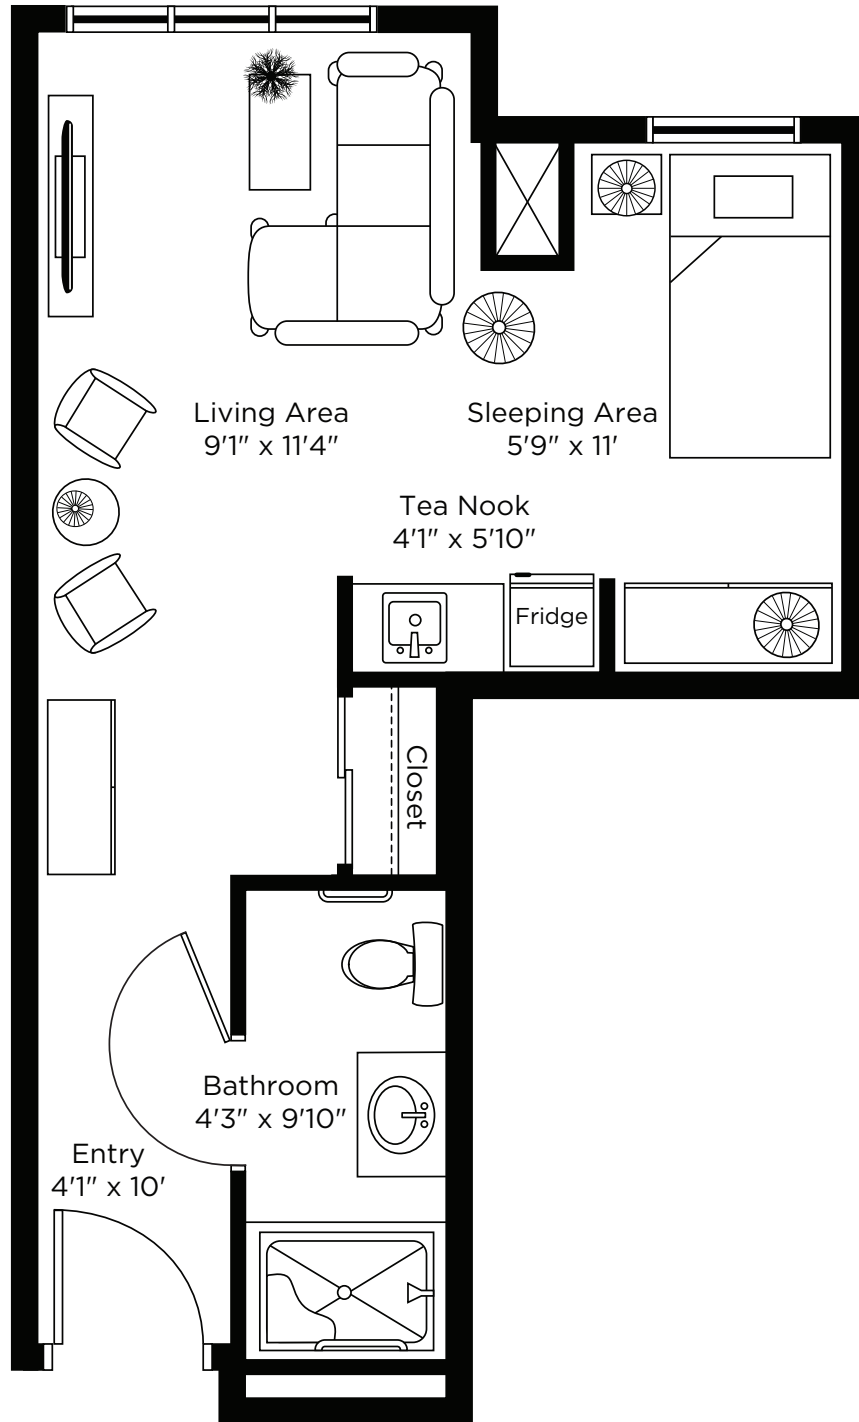

CHARTwell

WYNFIELD

retirement residence

431 Woodmount Drive
Oshawa • **289-634-7775**

Suite Plans

STUDIO

ALL ILLUSTRATIONS ARE ARTIST'S CONCEPT PLANS AND SPECIFICATIONS MAY CHANGE WITHOUT NOTICE.
ACTUAL USABLE FLOOR SPACE MAY VARY FROM STATED FLOOR AREA. E & O.E.

Lyle

Studio
387 sq.ft.

ALL ILLUSTRATIONS ARE ARTIST'S CONCEPT PLANS AND SPECIFICATIONS MAY CHANGE WITHOUT NOTICE.
ACTUAL USABLE FLOOR SPACE MAY VARY FROM STATED FLOOR AREA. E & O.E.

McLaughlin

Studio
403 sq.ft.

ALL ILLUSTRATIONS ARE ARTIST'S CONCEPT PLANS AND SPECIFICATIONS MAY CHANGE WITHOUT NOTICE. ACTUAL USABLE FLOOR SPACE MAY VARY FROM STATED FLOOR AREA. E & O.E.

Durham

Studio
432 sq.ft.