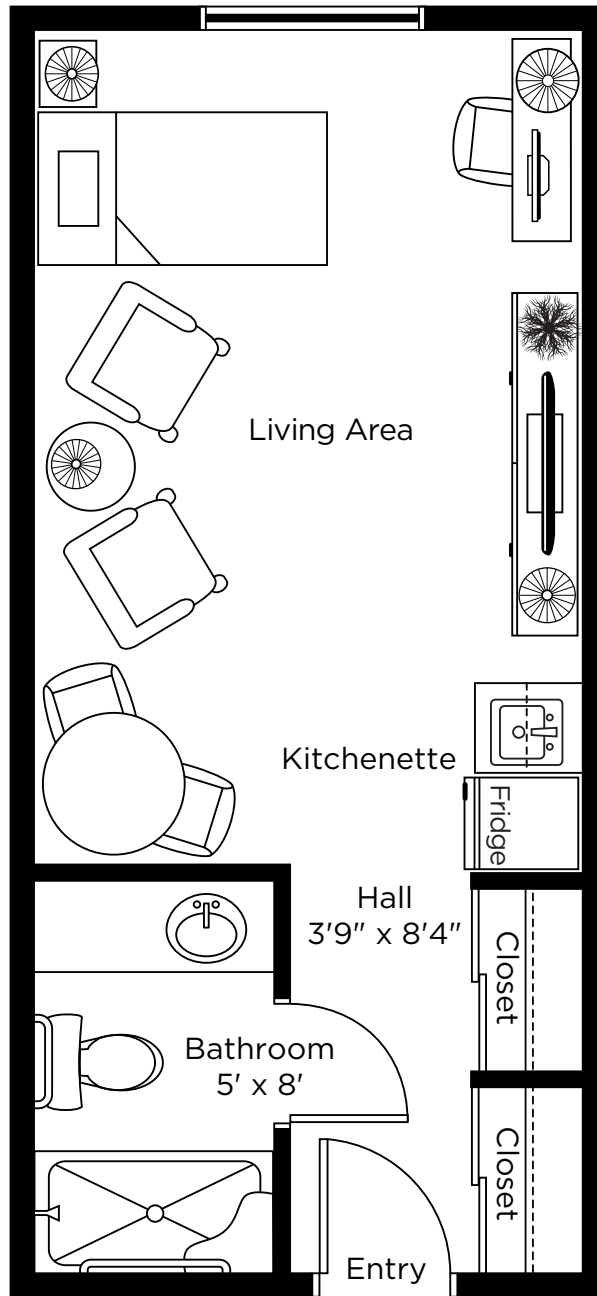

CHARTwell

LANSING

retirement residence

10 Senlac Road, Toronto
647-846-7003

Suite Plans

STUDIO

ALL ILLUSTRATIONS ARE ARTIST'S CONCEPT PLANS AND SPECIFICATIONS MAY CHANGE WITHOUT NOTICE.
ACTUAL USABLE FLOOR SPACE MAY VARY FROM STATED FLOOR AREA. E & O.E.

Studio

220 sq.ft.

Studio

286 sq.ft.

ALL ILLUSTRATIONS ARE ARTIST'S CONCEPT PLANS AND SPECIFICATIONS MAY CHANGE WITHOUT NOTICE. ACTUAL USABLE FLOOR SPACE MAY VARY FROM STATED FLOOR AREA. E & O.E.

Studio

290 sq.ft.