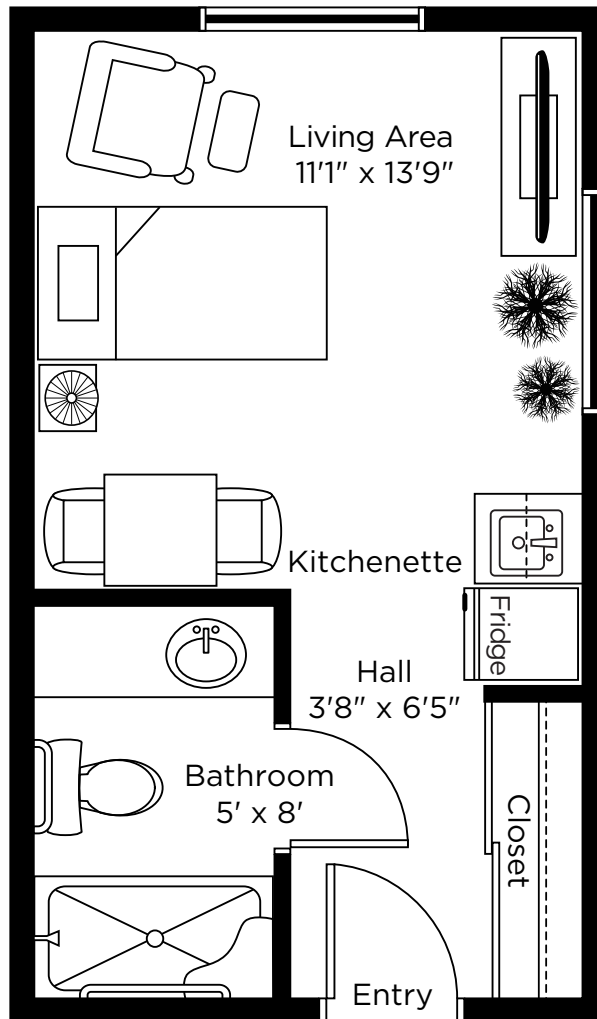

CHARTwell

LANSING

retirement residence

10 Senlac Road, Toronto
647-846-7003

Suite Plans

STUDIO

ALL ILLUSTRATIONS ARE ARTIST'S CONCEPT PLANS AND SPECIFICATIONS MAY CHANGE WITHOUT NOTICE.
ACTUAL USABLE FLOOR SPACE MAY VARY FROM STATED FLOOR AREA. E & O.E.

Studio

220 sq.ft.

Studio

286 sq.ft.

ALL ILLUSTRATIONS ARE ARTIST'S CONCEPT PLANS AND SPECIFICATIONS MAY CHANGE WITHOUT NOTICE. ACTUAL USABLE FLOOR SPACE MAY VARY FROM STATED FLOOR AREA. E & O.E.

Studio

290 sq.ft.