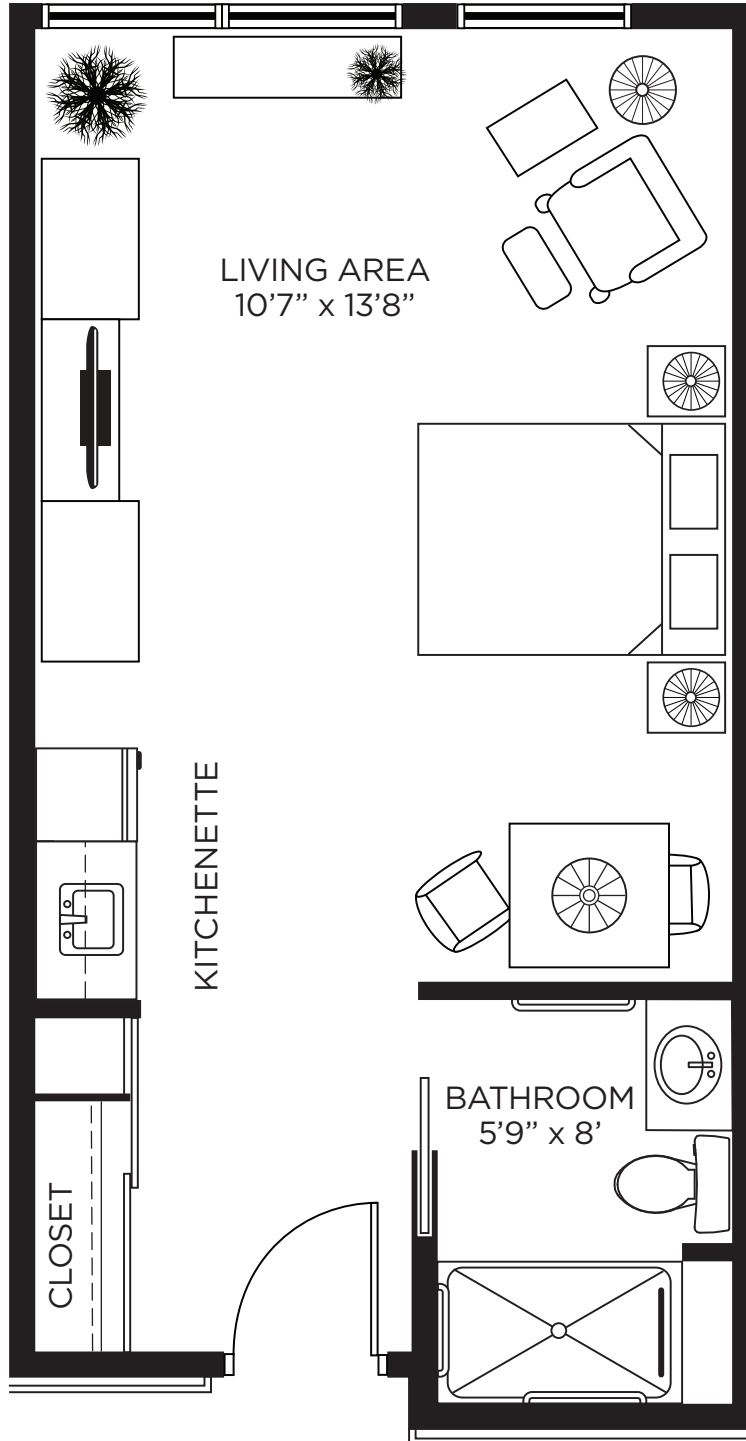

# Suite Plans

## STUDIO

ALL ILLUSTRATIONS ARE ARTIST'S CONCEPT PLANS AND SPECIFICATIONS MAY CHANGE WITHOUT NOTICE.  
ACTUAL USABLE FLOOR SPACE MAY VARY FROM STATED FLOOR AREA. E & O.E.

# Willow

Studio  
388 sq.ft

ALL ILLUSTRATIONS ARE ARTIST'S CONCEPT PLANS AND SPECIFICATIONS MAY CHANGE WITHOUT NOTICE.  
ACTUAL USABLE FLOOR SPACE MAY VARY FROM STATED FLOOR AREA. E & O.E.