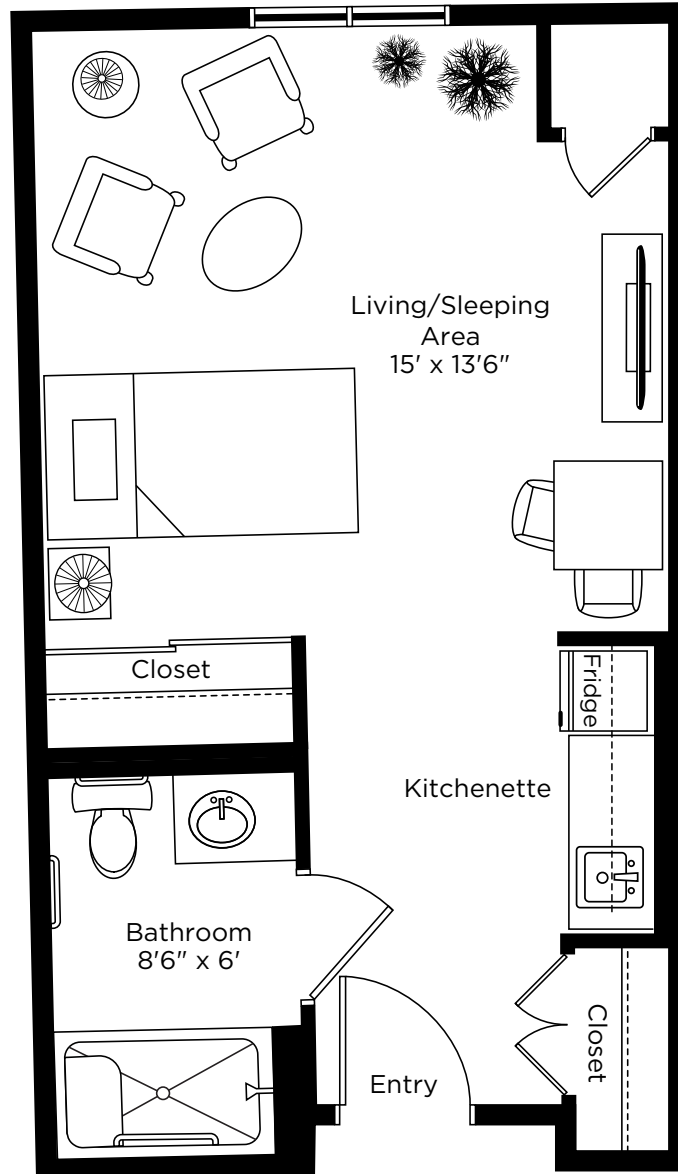

CHARTwell

OAKVILLE

retirement residence

180 Oak Park Boulevard, Oakville
289-644-2960

Suite Plans

STUDIO

ALL ILLUSTRATIONS ARE ARTIST'S CONCEPT PLANS AND SPECIFICATIONS MAY CHANGE WITHOUT NOTICE.
ACTUAL USABLE FLOOR SPACE MAY VARY FROM STATED FLOOR AREA. E & O.E.

White

Studio
412 sq.ft.

Willow

Studio
401 sq.ft.