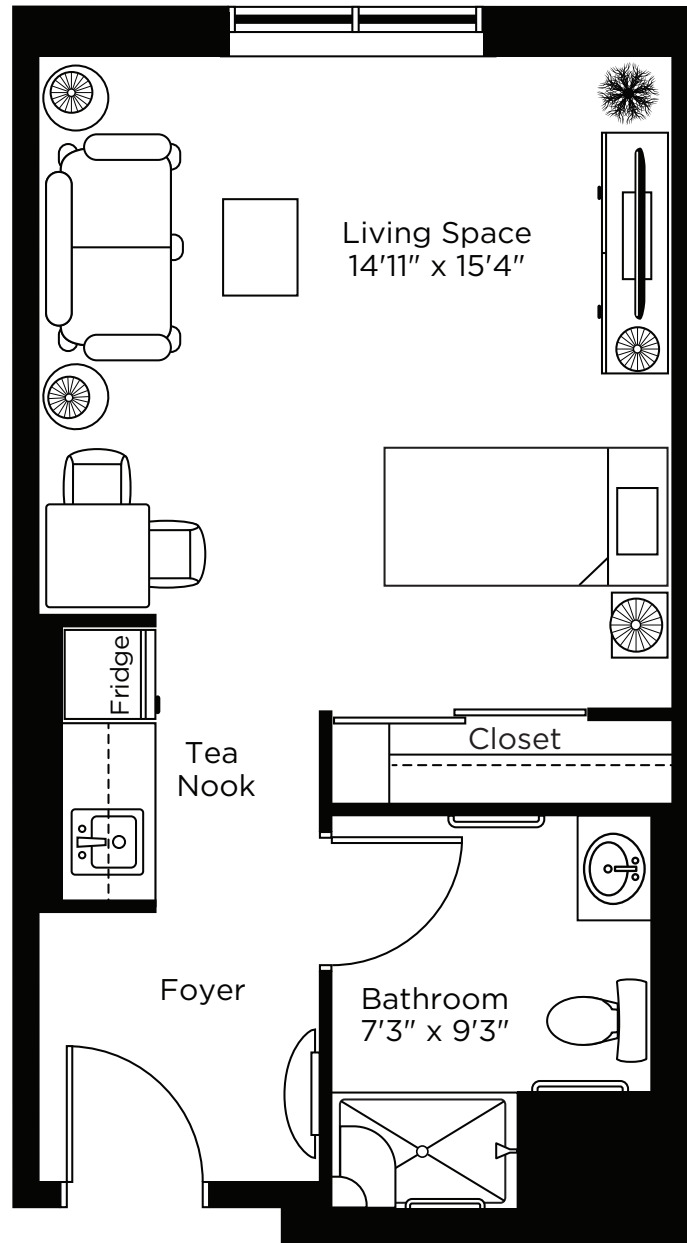

# Suite Plans

## STUDIO

ALL ILLUSTRATIONS ARE ARTIST'S CONCEPT PLANS AND SPECIFICATIONS MAY CHANGE WITHOUT NOTICE.  
ACTUAL USABLE FLOOR SPACE MAY VARY FROM STATED FLOOR AREA. E & O.E.

# The Acadian

Studio  
445 sq.ft.

ALL ILLUSTRATIONS ARE ARTIST'S CONCEPT PLANS AND SPECIFICATIONS MAY CHANGE WITHOUT NOTICE. ACTUAL USABLE FLOOR SPACE MAY VARY FROM STATED FLOOR AREA. E & O.E.

# The Cabot

Studio  
375 sq.ft.

ALL ILLUSTRATIONS ARE ARTIST'S CONCEPT PLANS AND SPECIFICATIONS MAY CHANGE WITHOUT NOTICE.  
ACTUAL USABLE FLOOR SPACE MAY VARY FROM STATED FLOOR AREA. E & O.E.