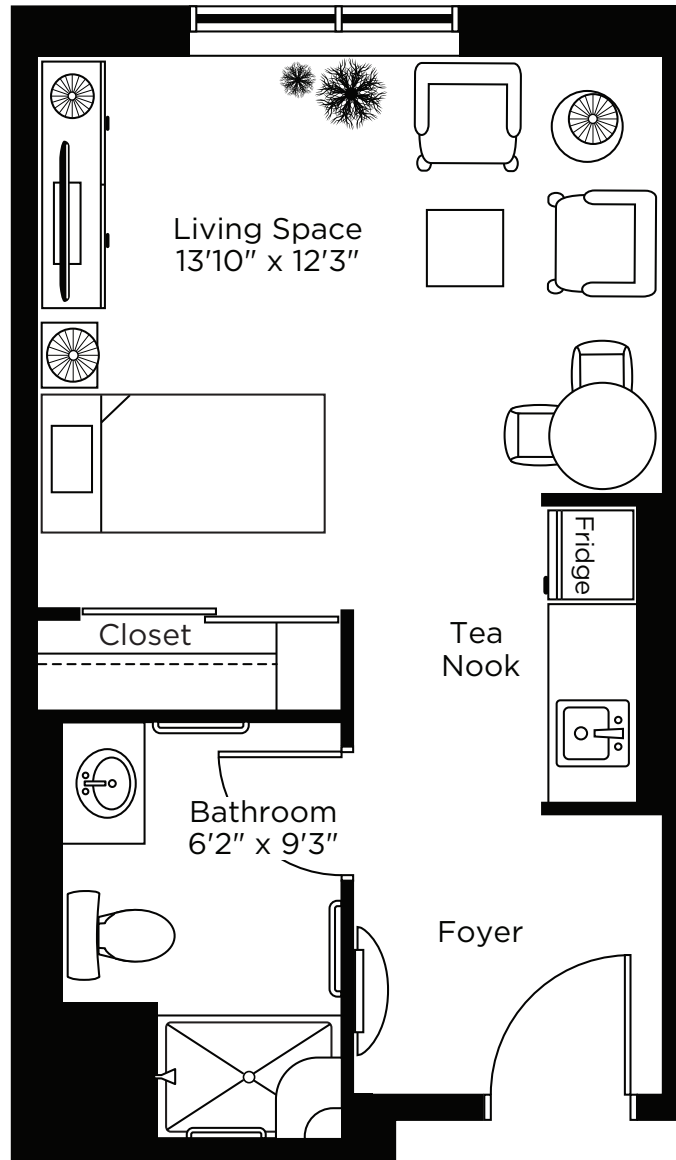

## STUDIO

ALL ILLUSTRATIONS ARE ARTIST'S CONCEPT PLANS AND SPECIFICATIONS MAY CHANGE WITHOUT NOTICE.  
ACTUAL USABLE FLOOR SPACE MAY VARY FROM STATED FLOOR AREA. E & O.E.

# The Acadian

Studio  
445 sq.ft.

ALL ILLUSTRATIONS ARE ARTIST'S CONCEPT PLANS AND SPECIFICATIONS MAY CHANGE WITHOUT NOTICE. ACTUAL USABLE FLOOR SPACE MAY VARY FROM STATED FLOOR AREA. E & O.E.

# The Cabot

Studio  
375 sq.ft.

ALL ILLUSTRATIONS ARE ARTIST'S CONCEPT PLANS AND SPECIFICATIONS MAY CHANGE WITHOUT NOTICE.  
ACTUAL USABLE FLOOR SPACE MAY VARY FROM STATED FLOOR AREA. E & O.E.