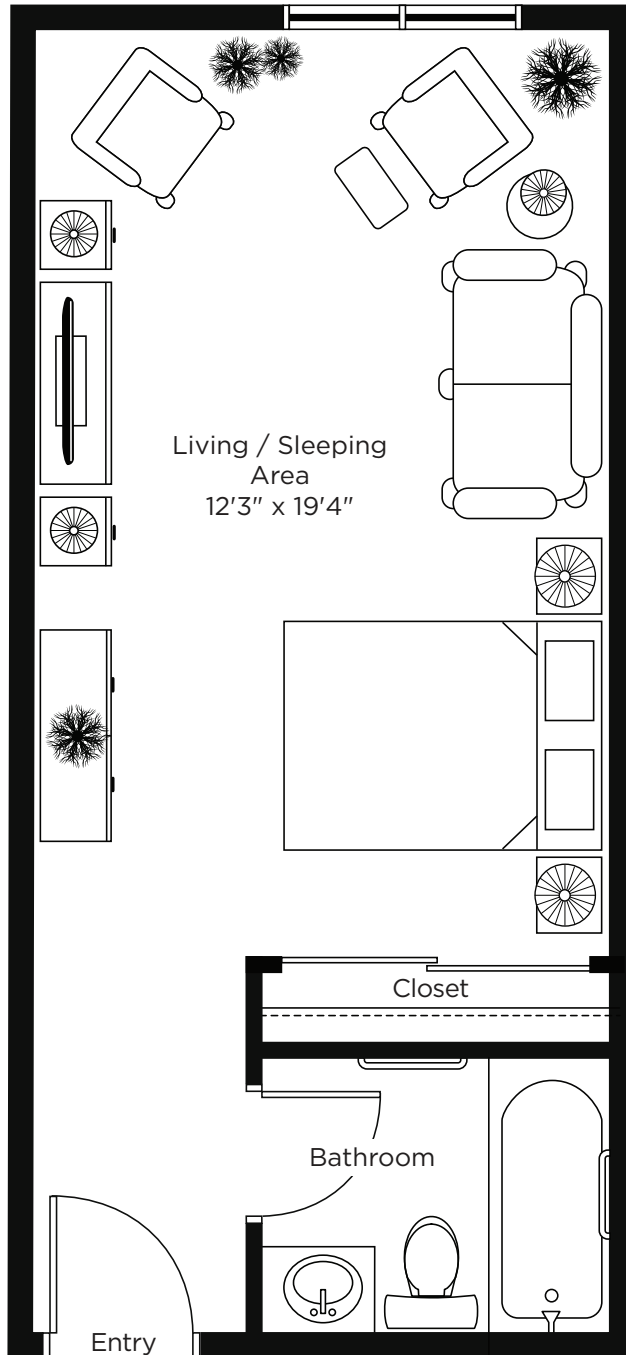

CHARTwell

WESTMOUNT
ON WILLIAM

retirement residence

599 William Avenue, Sudbury
705-885-9642

Suite Plans

STUDIO

ALL ILLUSTRATIONS ARE ARTIST'S CONCEPT PLANS AND SPECIFICATIONS MAY CHANGE WITHOUT NOTICE.
ACTUAL USABLE FLOOR SPACE MAY VARY FROM STATED FLOOR AREA. E & O.E.

Studio

324 sq.ft.

ALL ILLUSTRATIONS ARE ARTIST'S CONCEPT PLANS AND SPECIFICATIONS MAY CHANGE WITHOUT NOTICE. ACTUAL USABLE FLOOR SPACE MAY VARY FROM STATED FLOOR AREA. E & O.E.