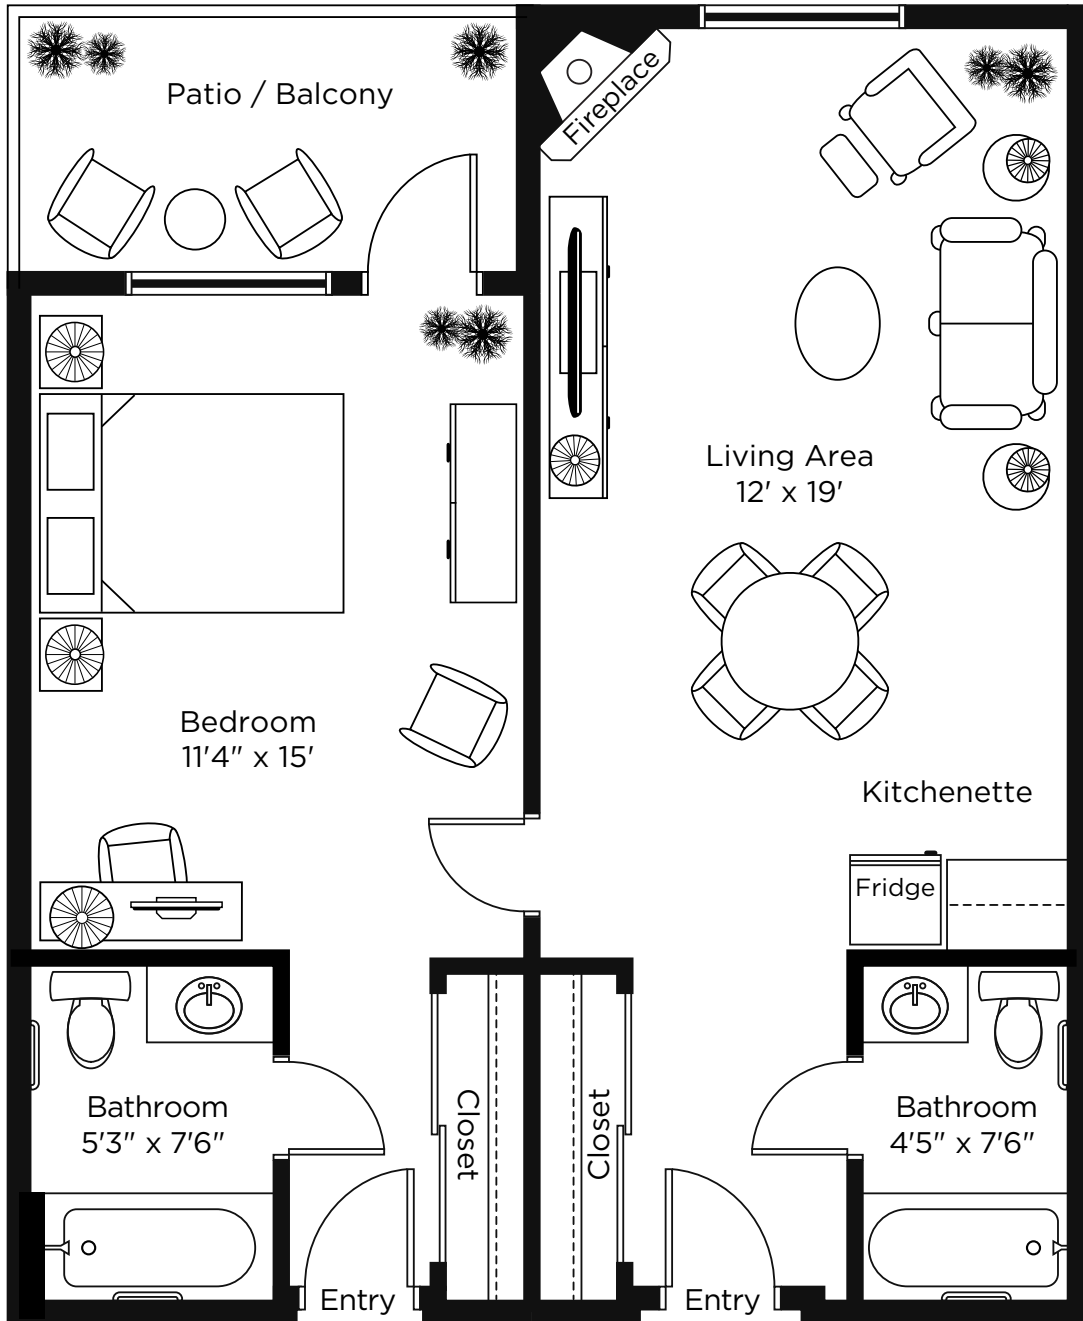

# Suite Plans

## ONE BEDROOM

ALL ILLUSTRATIONS ARE ARTIST'S CONCEPT PLANS AND SPECIFICATIONS MAY CHANGE WITHOUT NOTICE.  
ACTUAL USABLE FLOOR SPACE MAY VARY FROM STATED FLOOR AREA. E & O.E.

# One Bedroom

616 sq.ft.

# One Bedroom

608 sq.ft.

ALL ILLUSTRATIONS ARE ARTIST'S CONCEPT PLANS AND SPECIFICATIONS MAY CHANGE WITHOUT NOTICE.  
ACTUAL USABLE FLOOR SPACE MAY VARY FROM STATED FLOOR AREA. E & O.E.