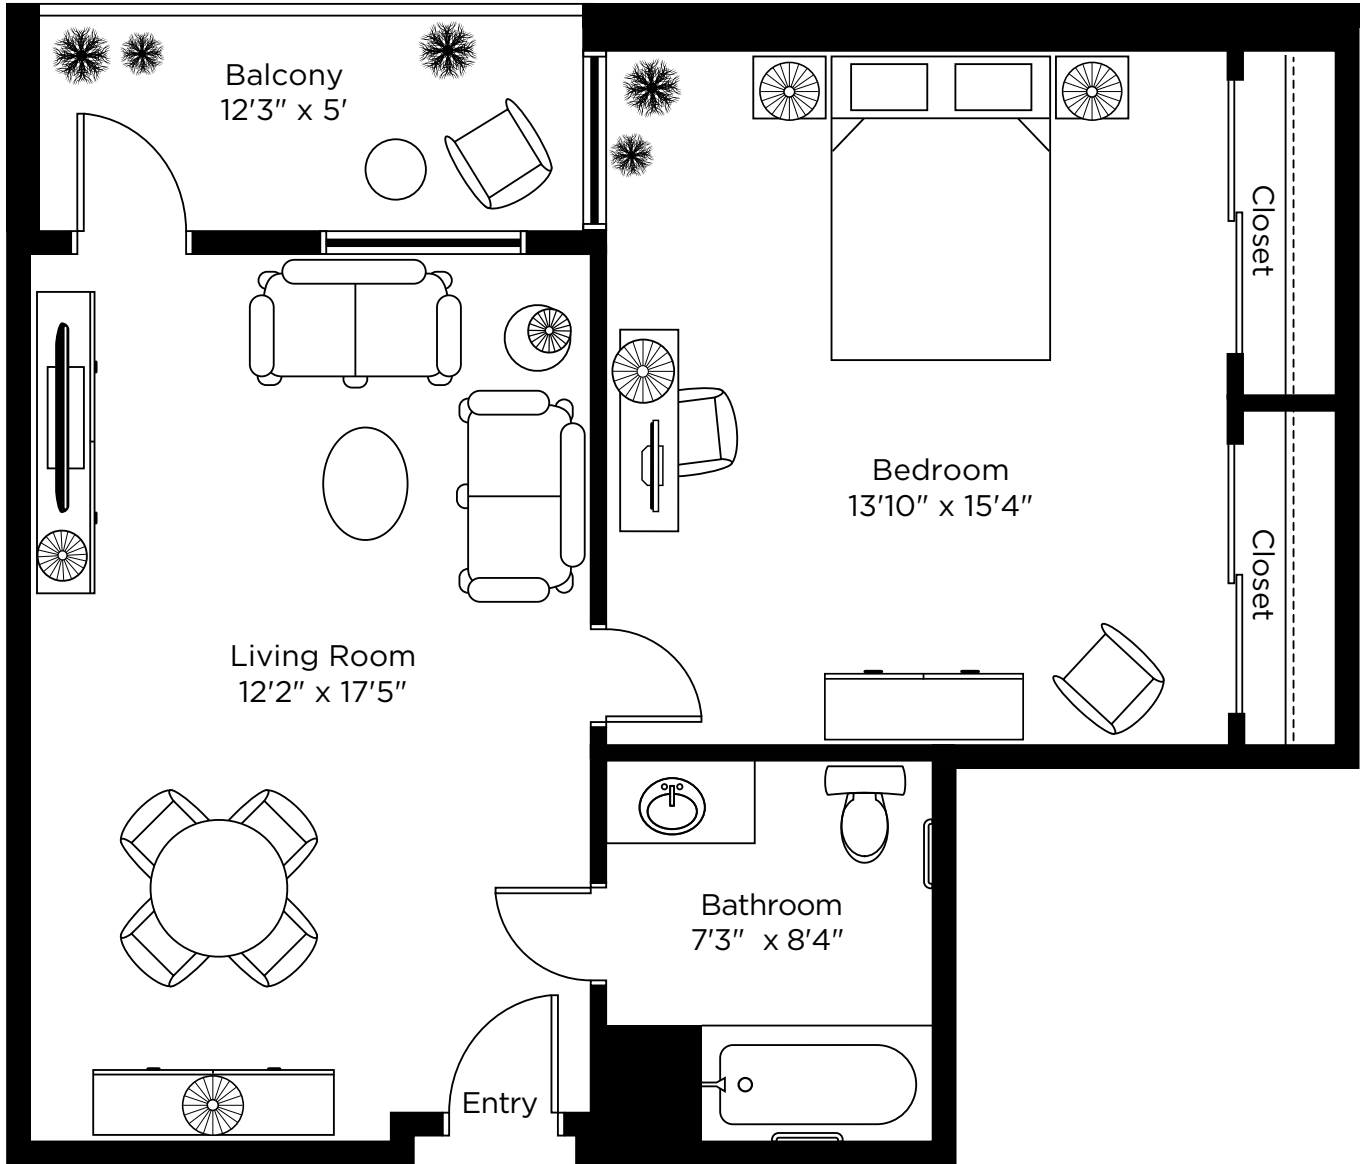

# Suite Plans

## ONE BEDROOM

ALL ILLUSTRATIONS ARE ARTIST'S CONCEPT PLANS AND SPECIFICATIONS MAY CHANGE WITHOUT NOTICE.  
ACTUAL USABLE FLOOR SPACE MAY VARY FROM STATED FLOOR AREA. E & O.E.

# One Bedroom

616 sq.ft.

# One Bedroom

608 sq.ft.

ALL ILLUSTRATIONS ARE ARTIST'S CONCEPT PLANS AND SPECIFICATIONS MAY CHANGE WITHOUT NOTICE.  
ACTUAL USABLE FLOOR SPACE MAY VARY FROM STATED FLOOR AREA. E & O.E.