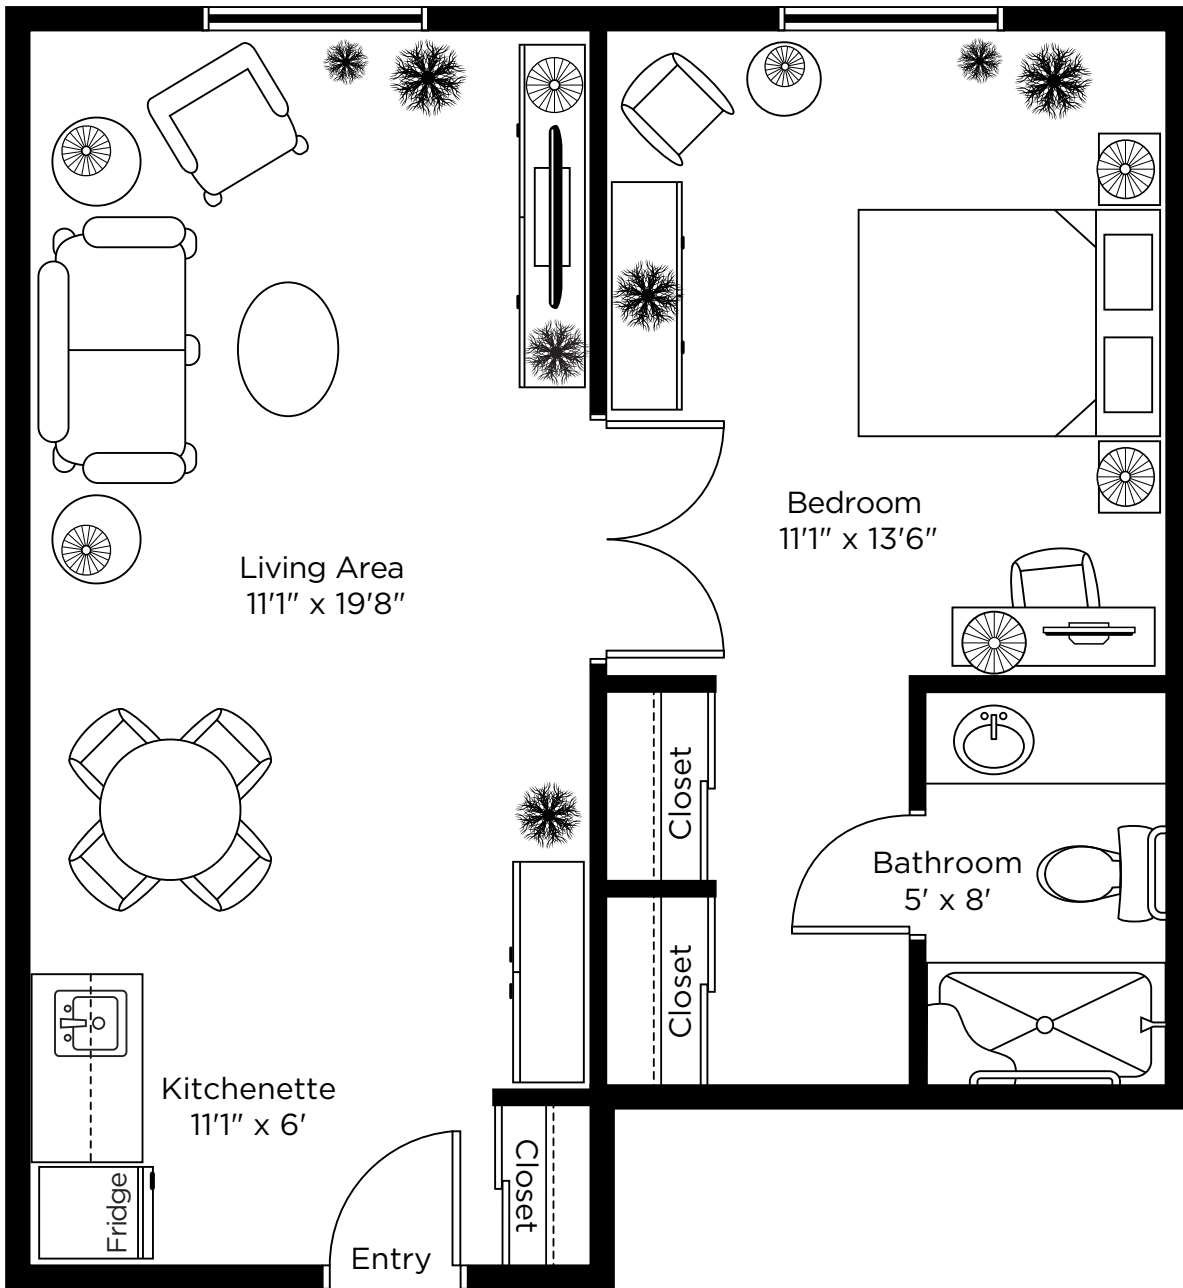

CHARTwell

LANSING

retirement residence

10 Senlac Road, Toronto
647-846-7003

Suite Plans

ONE BEDROOM

ALL ILLUSTRATIONS ARE ARTIST'S CONCEPT PLANS AND SPECIFICATIONS MAY CHANGE WITHOUT NOTICE.
ACTUAL USABLE FLOOR SPACE MAY VARY FROM STATED FLOOR AREA. E & O.E.

One Bedroom

537 sq.ft.

ALL ILLUSTRATIONS ARE ARTIST'S CONCEPT PLANS AND SPECIFICATIONS MAY CHANGE WITHOUT NOTICE. ACTUAL USABLE FLOOR SPACE MAY VARY FROM STATED FLOOR AREA. E & O.E.

One Bedroom

440 sq.ft.