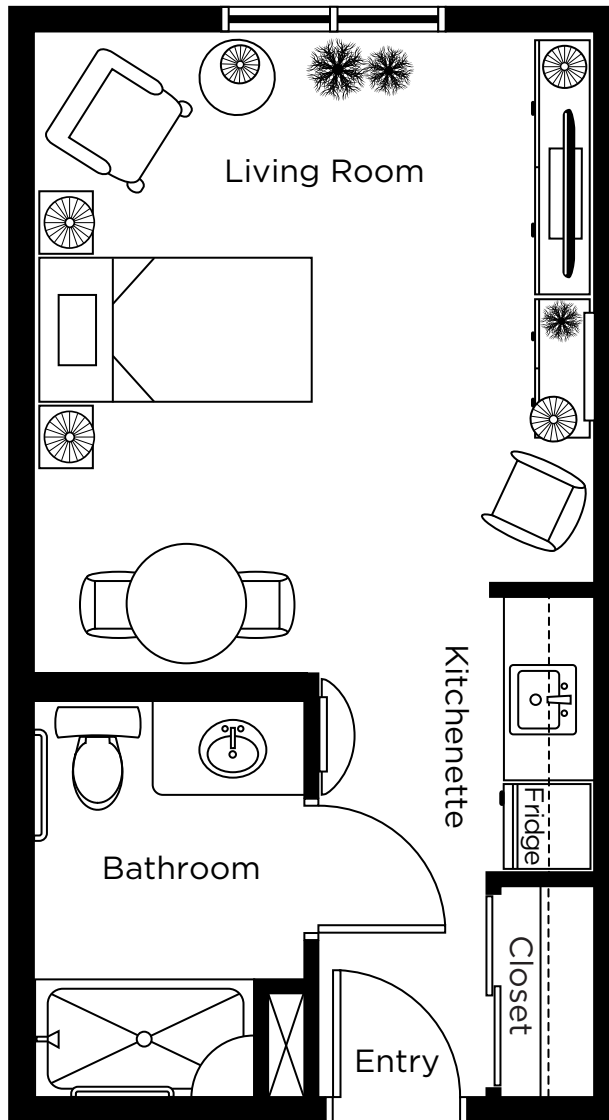

Dahlia

Studio
371 sq.ft.

ALL ILLUSTRATIONS ARE ARTIST'S CONCEPT PLANS AND SPECIFICATIONS MAY CHANGE WITHOUT NOTICE.
ACTUAL USABLE FLOOR SPACE MAY VARY FROM STATED FLOOR AREA. E & O.E.

Iris

Studio
388 sq.ft.

ALL ILLUSTRATIONS ARE ARTIST'S CONCEPT PLANS AND SPECIFICATIONS MAY CHANGE WITHOUT NOTICE. ACTUAL USABLE FLOOR SPACE MAY VARY FROM STATED FLOOR AREA. E & O.E.

Larkspur

Studio
329 sq.ft.

ALL ILLUSTRATIONS ARE ARTIST'S CONCEPT PLANS AND SPECIFICATIONS MAY CHANGE WITHOUT NOTICE.
ACTUAL USABLE FLOOR SPACE MAY VARY FROM STATED FLOOR AREA. E & O.E.