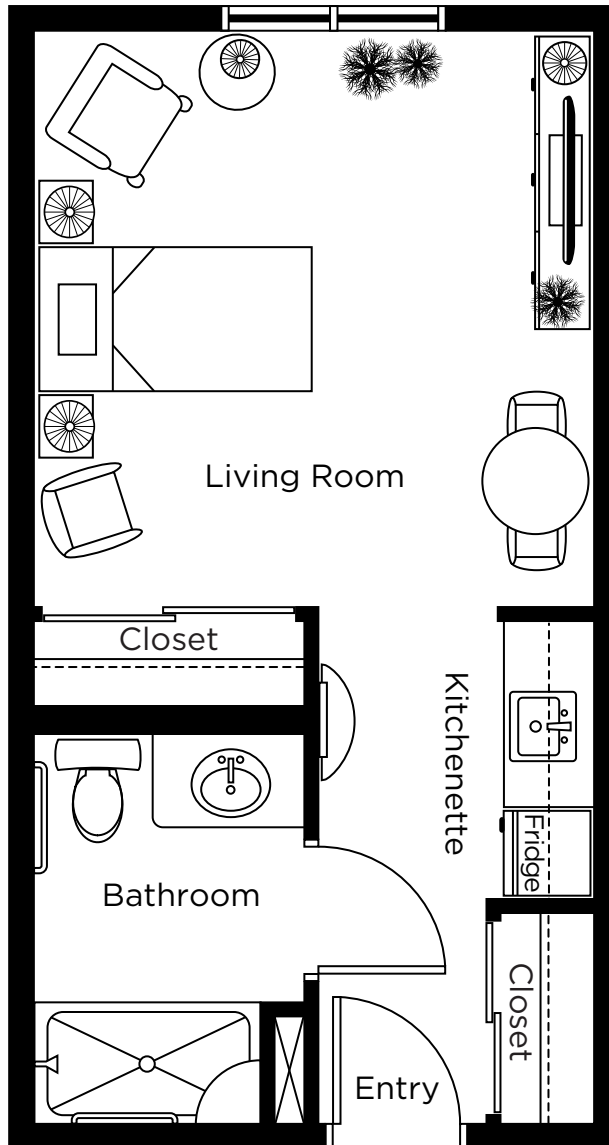

Dahlia

Studio
371 sq.ft.

ALL ILLUSTRATIONS ARE ARTIST'S CONCEPT PLANS AND SPECIFICATIONS MAY CHANGE WITHOUT NOTICE.
ACTUAL USABLE FLOOR SPACE MAY VARY FROM STATED FLOOR AREA. E & O.E.

Iris

Studio
388 sq.ft.

ALL ILLUSTRATIONS ARE ARTIST'S CONCEPT PLANS AND SPECIFICATIONS MAY CHANGE WITHOUT NOTICE. ACTUAL USABLE FLOOR SPACE MAY VARY FROM STATED FLOOR AREA. E & O.E.

Larkspur

Studio
329 sq.ft.

ALL ILLUSTRATIONS ARE ARTIST'S CONCEPT PLANS AND SPECIFICATIONS MAY CHANGE WITHOUT NOTICE.
ACTUAL USABLE FLOOR SPACE MAY VARY FROM STATED FLOOR AREA. E & O.E.