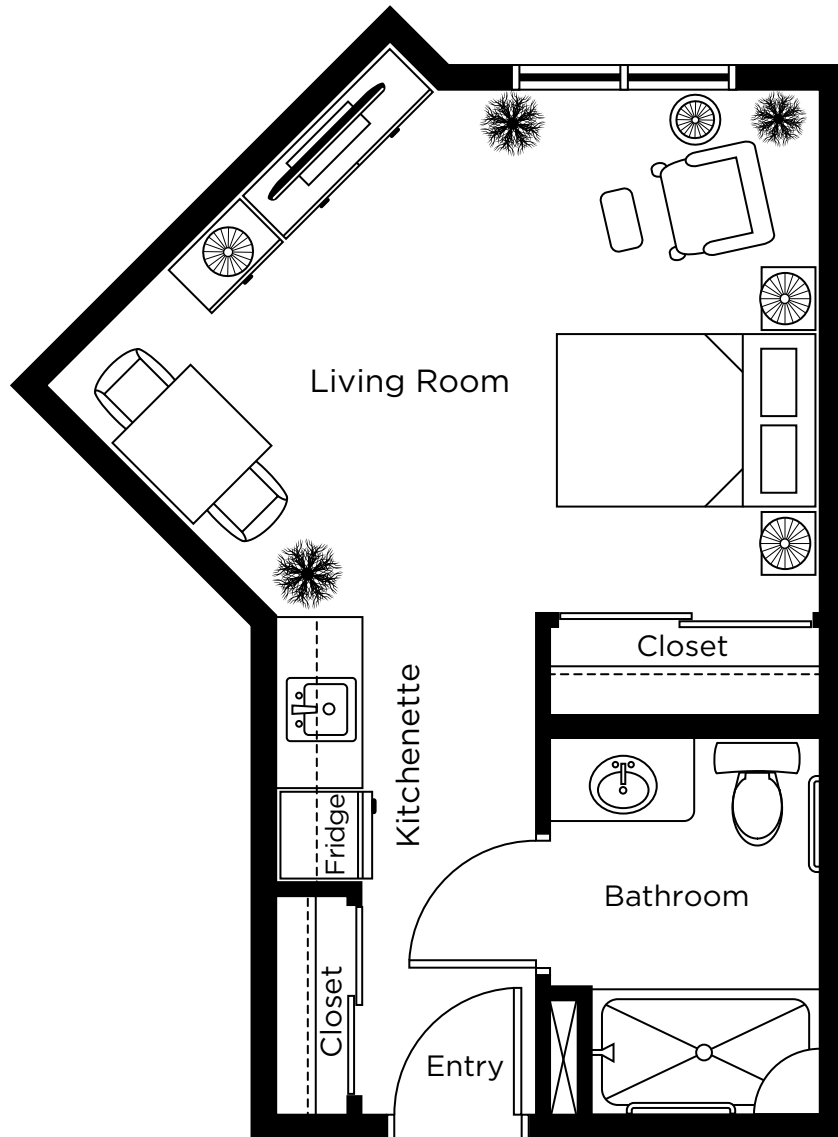

CHARTwell

CONSTANTIA

retirement residence

784 Centre Street
Thornhill • **289-588-0974**

Suite Plans

STUDIO

ALL ILLUSTRATIONS ARE ARTIST'S CONCEPT PLANS AND SPECIFICATIONS MAY CHANGE WITHOUT NOTICE.
ACTUAL USABLE FLOOR SPACE MAY VARY FROM STATED FLOOR AREA. E & O.E.

Dahlia

Studio
371 sq.ft.

ALL ILLUSTRATIONS ARE ARTIST'S CONCEPT PLANS AND SPECIFICATIONS MAY CHANGE WITHOUT NOTICE.
ACTUAL USABLE FLOOR SPACE MAY VARY FROM STATED FLOOR AREA. E & O.E.

Iris

Studio
388 sq.ft.

ALL ILLUSTRATIONS ARE ARTIST'S CONCEPT PLANS AND SPECIFICATIONS MAY CHANGE WITHOUT NOTICE. ACTUAL USABLE FLOOR SPACE MAY VARY FROM STATED FLOOR AREA. E & O.E.

Larkspur

Studio
329 sq.ft.

ALL ILLUSTRATIONS ARE ARTIST'S CONCEPT PLANS AND SPECIFICATIONS MAY CHANGE WITHOUT NOTICE.
ACTUAL USABLE FLOOR SPACE MAY VARY FROM STATED FLOOR AREA. E & O.E.

Peony

Studio

455 sq.ft.