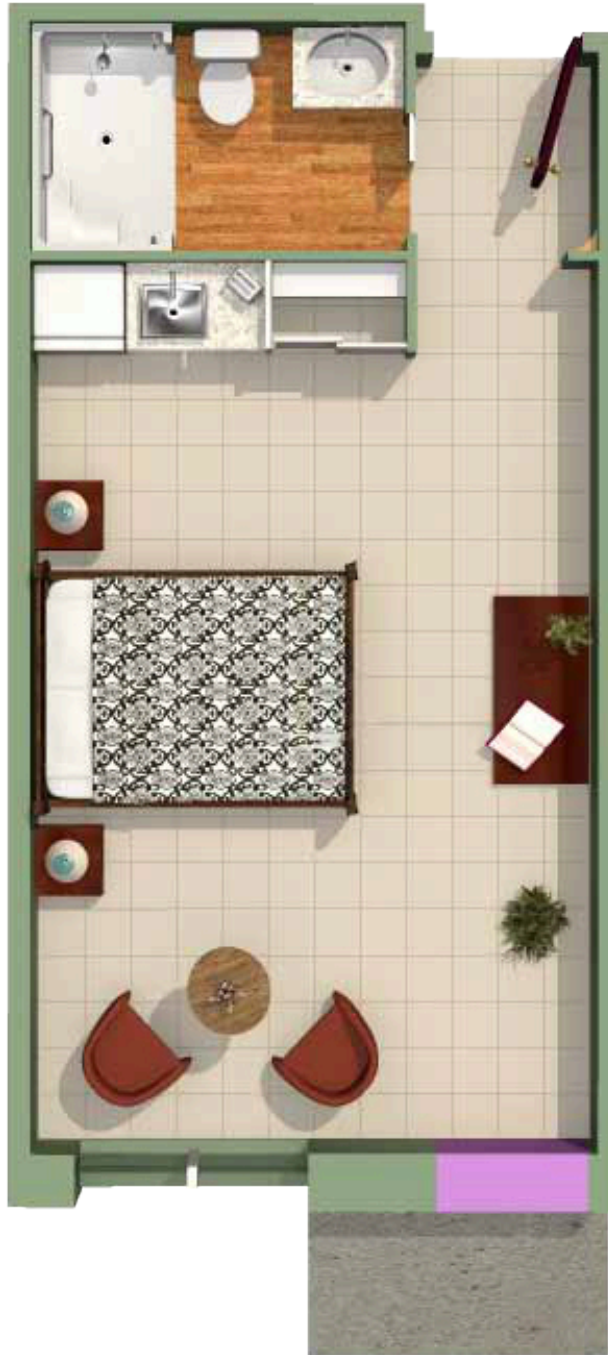

# Suite Plans

## INDEPENDENT LIVING STUDIO

ALL ILLUSTRATIONS ARE ARTIST'S CONCEPT PLANS AND SPECIFICATIONS MAY CHANGE WITHOUT NOTICE.  
ACTUAL USABLE FLOOR SPACE MAY VARY FROM STATED FLOOR AREA. E & O.E.

**CHARTwell**  
LONGWORTH  
retirement residence

# Brixham

Studio | 275 sq.ft

ALL ILLUSTRATIONS ARE ARTIST'S CONCEPT PLANS AND SPECIFICATIONS MAY CHANGE WITHOUT NOTICE. ACTUAL USABLE FLOOR SPACE MAY VARY FROM STATED FLOOR AREA. E & O.E.

**CHARTwell**  
LONGWORTH  
retirement residence

# Barclay

Studio | 430 sq.ft

ALL ILLUSTRATIONS ARE ARTIST'S CONCEPT PLANS AND SPECIFICATIONS MAY CHANGE WITHOUT NOTICE.  
ACTUAL USABLE FLOOR SPACE MAY VARY FROM STATED FLOOR AREA. E & O.E.