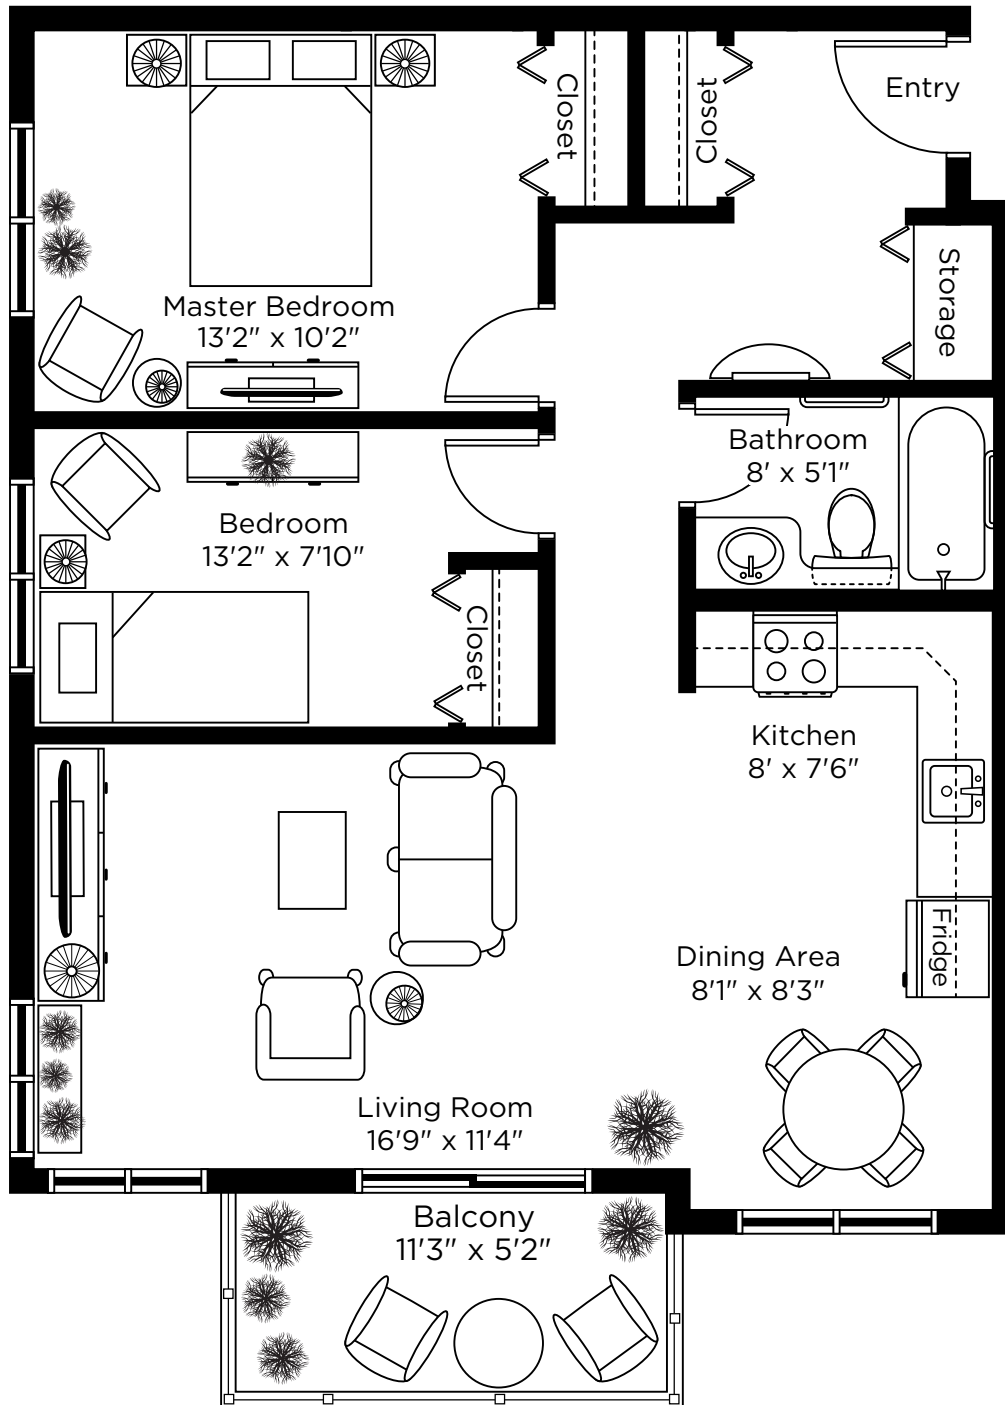

# Suite Plans

## TWO BEDROOM

ALL ILLUSTRATIONS ARE ARTIST'S CONCEPT PLANS AND SPECIFICATIONS MAY CHANGE WITHOUT NOTICE.  
ACTUAL USABLE FLOOR SPACE MAY VARY FROM STATED FLOOR AREA. E & O.E.

# Suite A Two Bedroom

807 sq.ft.

ALL ILLUSTRATIONS ARE ARTIST'S CONCEPT PLANS AND SPECIFICATIONS MAY CHANGE WITHOUT NOTICE.  
ACTUAL USABLE FLOOR SPACE MAY VARY FROM STATED FLOOR AREA. E & O.E.

# Suite A1 Two Bedroom

800 sq.ft.

ALL ILLUSTRATIONS ARE ARTIST'S CONCEPT PLANS AND SPECIFICATIONS MAY CHANGE WITHOUT NOTICE.  
ACTUAL USABLE FLOOR SPACE MAY VARY FROM STATED FLOOR AREA. E & O.E.