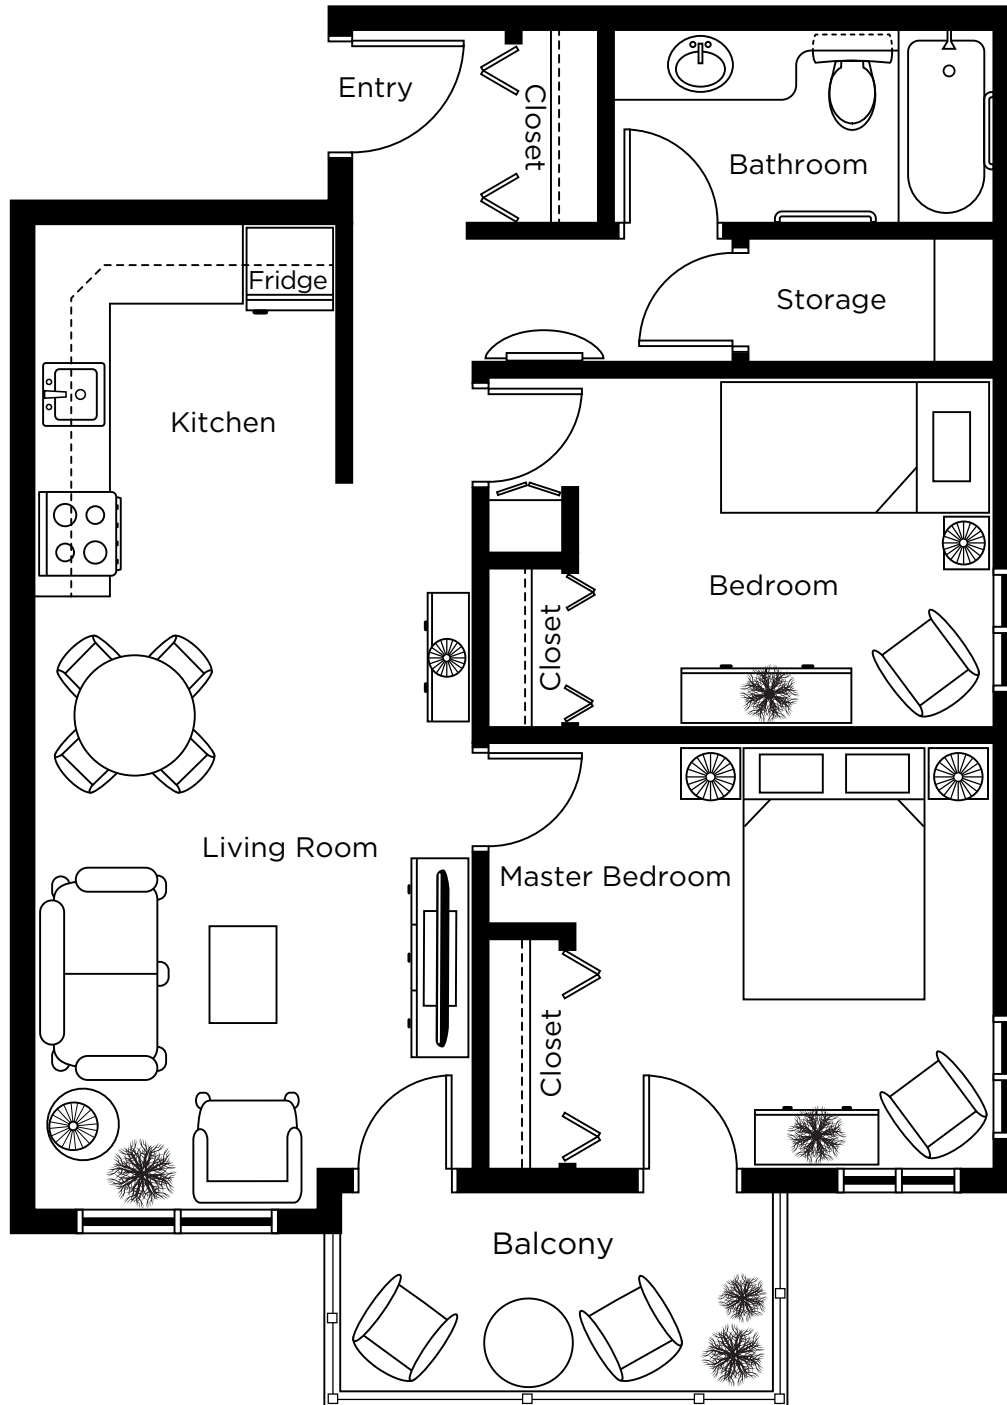

## TWO BEDROOM

ALL ILLUSTRATIONS ARE ARTIST'S CONCEPT PLANS AND SPECIFICATIONS MAY CHANGE WITHOUT NOTICE.  
ACTUAL USABLE FLOOR SPACE MAY VARY FROM STATED FLOOR AREA. E & O.E.

# Suite A Two Bedroom

807 sq.ft.

ALL ILLUSTRATIONS ARE ARTIST'S CONCEPT PLANS AND SPECIFICATIONS MAY CHANGE WITHOUT NOTICE.  
ACTUAL USABLE FLOOR SPACE MAY VARY FROM STATED FLOOR AREA. E & O.E.

# Suite A1 Two Bedroom

800 sq.ft.

ALL ILLUSTRATIONS ARE ARTIST'S CONCEPT PLANS AND SPECIFICATIONS MAY CHANGE WITHOUT NOTICE.  
ACTUAL USABLE FLOOR SPACE MAY VARY FROM STATED FLOOR AREA. E & O.E.