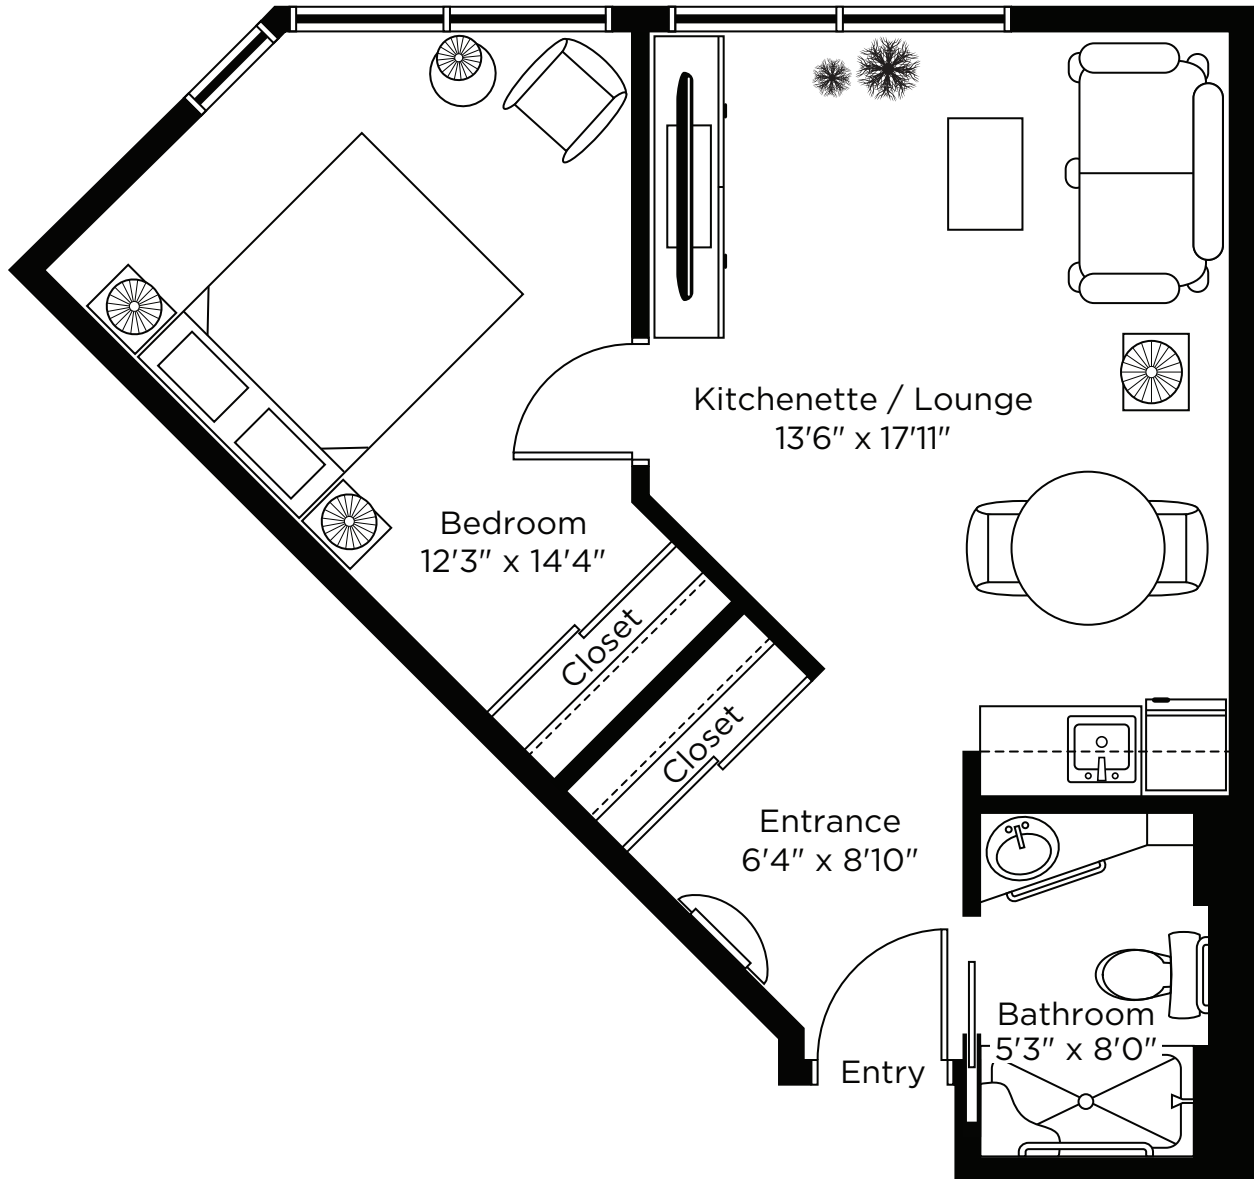

CHARTwell

ROYAL
MARQUIS

retirement residence

590 Grand Marais Road East, Windsor
226-526-9695

Suite Plans

1 BEDROOM

ALL ILLUSTRATIONS ARE ARTIST'S CONCEPT PLANS AND SPECIFICATIONS MAY CHANGE WITHOUT NOTICE.
ACTUAL USABLE FLOOR SPACE MAY VARY FROM STATED FLOOR AREA. E & O.E.

The Edinburgh One Bedroom

504 sq.ft.

The Berkeley One Bedroom

600 sq.ft.

ALL ILLUSTRATIONS ARE ARTIST'S CONCEPT PLANS AND SPECIFICATIONS MAY CHANGE WITHOUT NOTICE.
ACTUAL USABLE FLOOR SPACE MAY VARY FROM STATED FLOOR AREA. E & O.E.

The Balmoral One Bedroom

726 sq.ft.

ALL ILLUSTRATIONS ARE ARTIST'S CONCEPT PLANS AND SPECIFICATIONS MAY CHANGE WITHOUT NOTICE.
ACTUAL USABLE FLOOR SPACE MAY VARY FROM STATED FLOOR AREA. E & O.E.