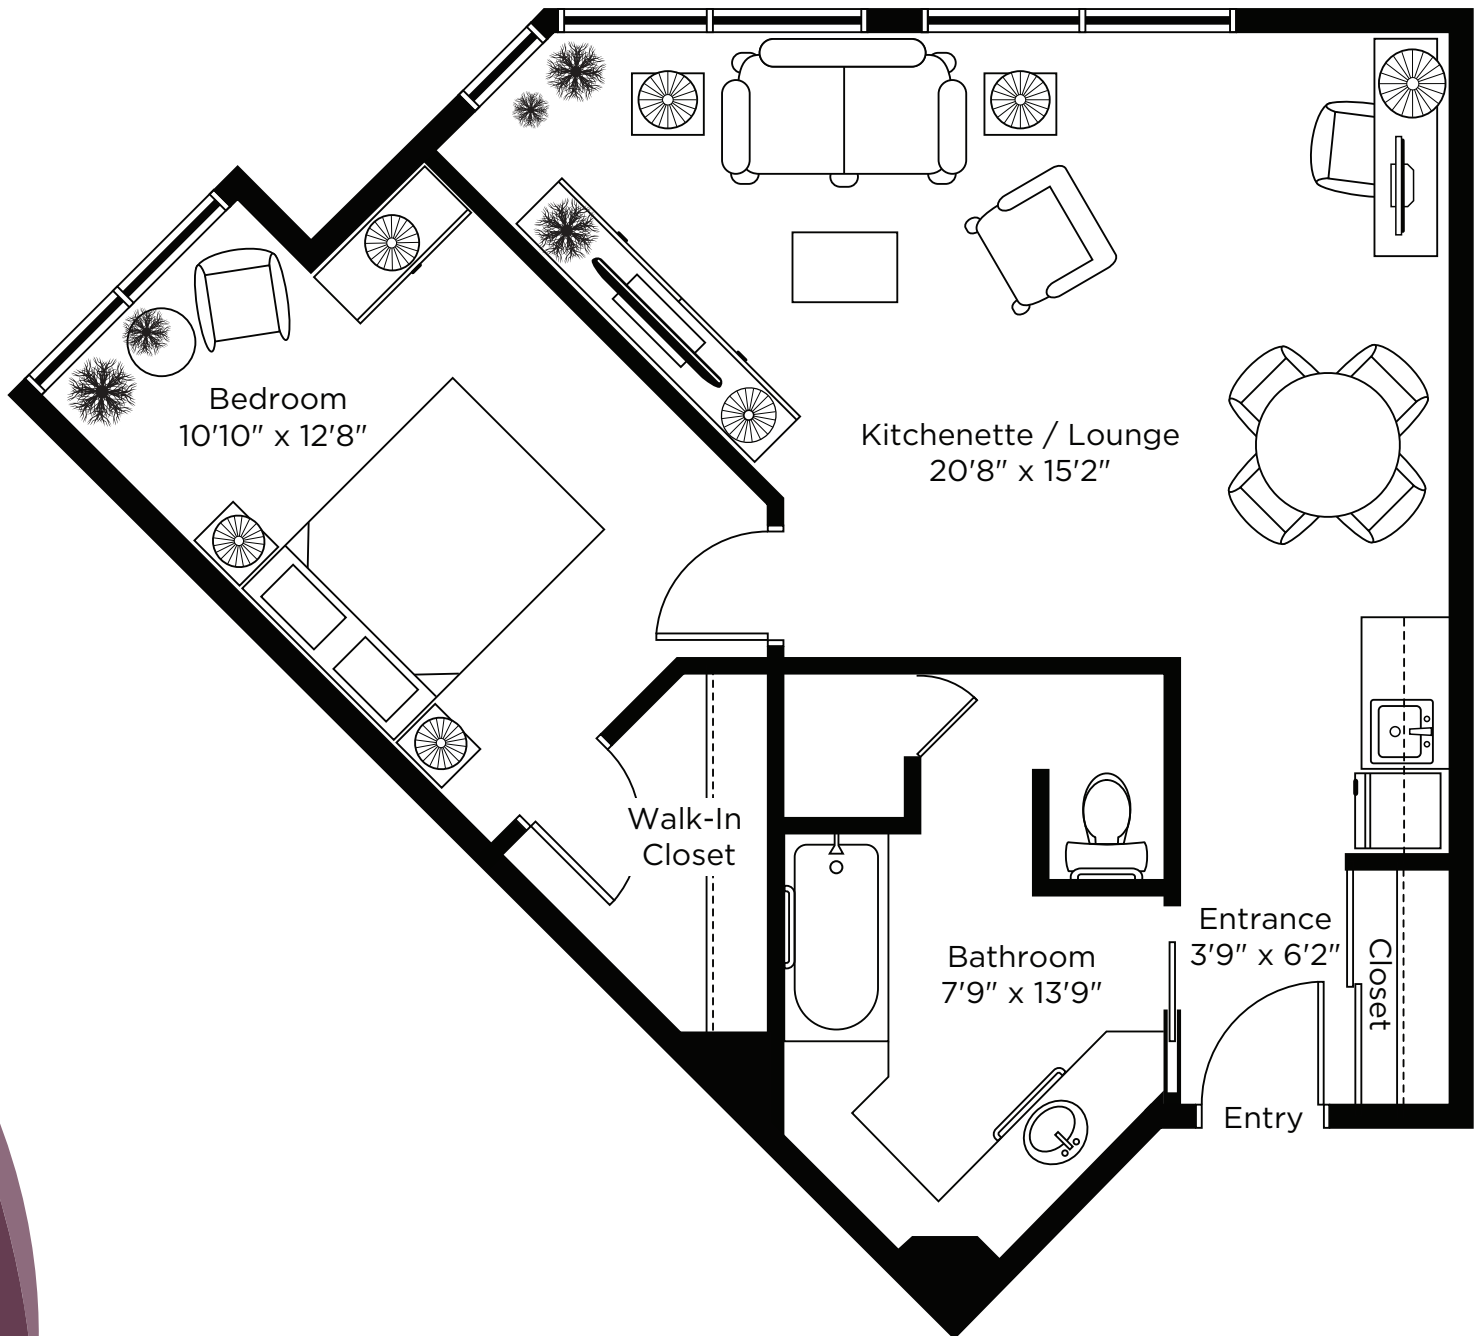

CHARTwell

ROYAL
MARQUIS

retirement residence

590 Grand Marais Road East, Windsor
226-526-9695

Suite Plans

1 BEDROOM

ALL ILLUSTRATIONS ARE ARTIST'S CONCEPT PLANS AND SPECIFICATIONS MAY CHANGE WITHOUT NOTICE.
ACTUAL USABLE FLOOR SPACE MAY VARY FROM STATED FLOOR AREA. E & O.E.

The Edinburgh One Bedroom

504 sq.ft.

The Berkeley One Bedroom

600 sq.ft.

ALL ILLUSTRATIONS ARE ARTIST'S CONCEPT PLANS AND SPECIFICATIONS MAY CHANGE WITHOUT NOTICE.
ACTUAL USABLE FLOOR SPACE MAY VARY FROM STATED FLOOR AREA. E & O.E.

The Balmoral One Bedroom

726 sq.ft.

ALL ILLUSTRATIONS ARE ARTIST'S CONCEPT PLANS AND SPECIFICATIONS MAY CHANGE WITHOUT NOTICE.
ACTUAL USABLE FLOOR SPACE MAY VARY FROM STATED FLOOR AREA. E & O.E.