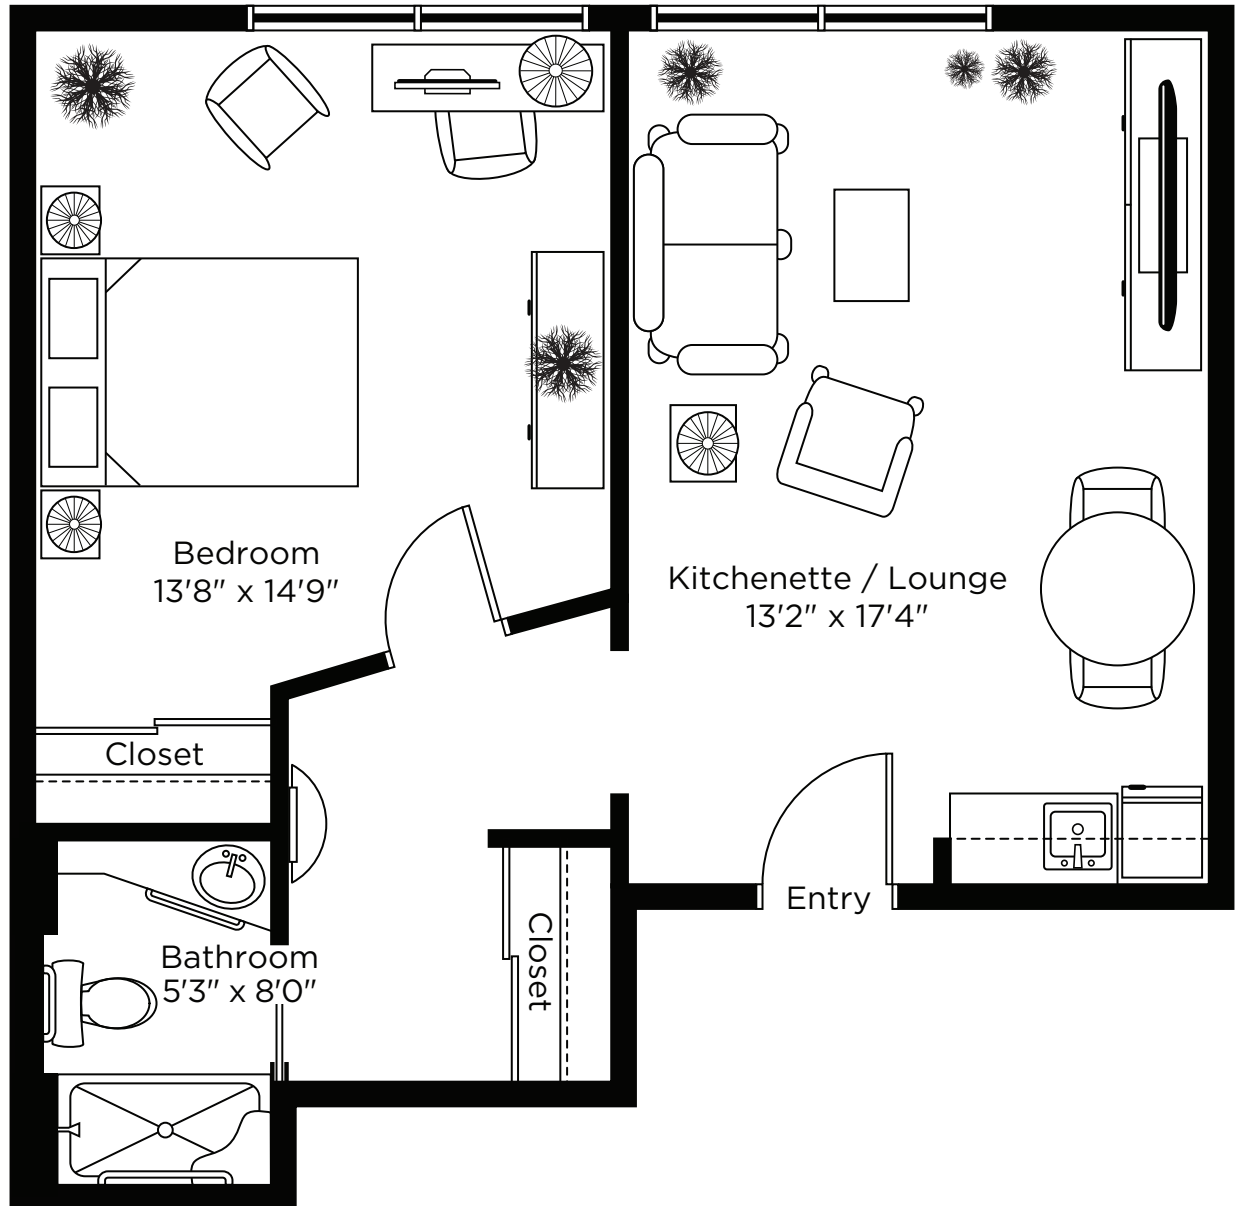

CHARTwell

ROYAL
MARQUIS

retirement residence

590 Grand Marais Road East, Windsor
226-526-9695

Suite Plans

1 BEDROOM

ALL ILLUSTRATIONS ARE ARTIST'S CONCEPT PLANS AND SPECIFICATIONS MAY CHANGE WITHOUT NOTICE.
ACTUAL USABLE FLOOR SPACE MAY VARY FROM STATED FLOOR AREA. E & O.E.

The Edinburgh One Bedroom

504 sq.ft.

The Berkeley One Bedroom

600 sq.ft.

ALL ILLUSTRATIONS ARE ARTIST'S CONCEPT PLANS AND SPECIFICATIONS MAY CHANGE WITHOUT NOTICE.
ACTUAL USABLE FLOOR SPACE MAY VARY FROM STATED FLOOR AREA. E & O.E.

The Balmoral One Bedroom

726 sq.ft.

ALL ILLUSTRATIONS ARE ARTIST'S CONCEPT PLANS AND SPECIFICATIONS MAY CHANGE WITHOUT NOTICE.
ACTUAL USABLE FLOOR SPACE MAY VARY FROM STATED FLOOR AREA. E & O.E.