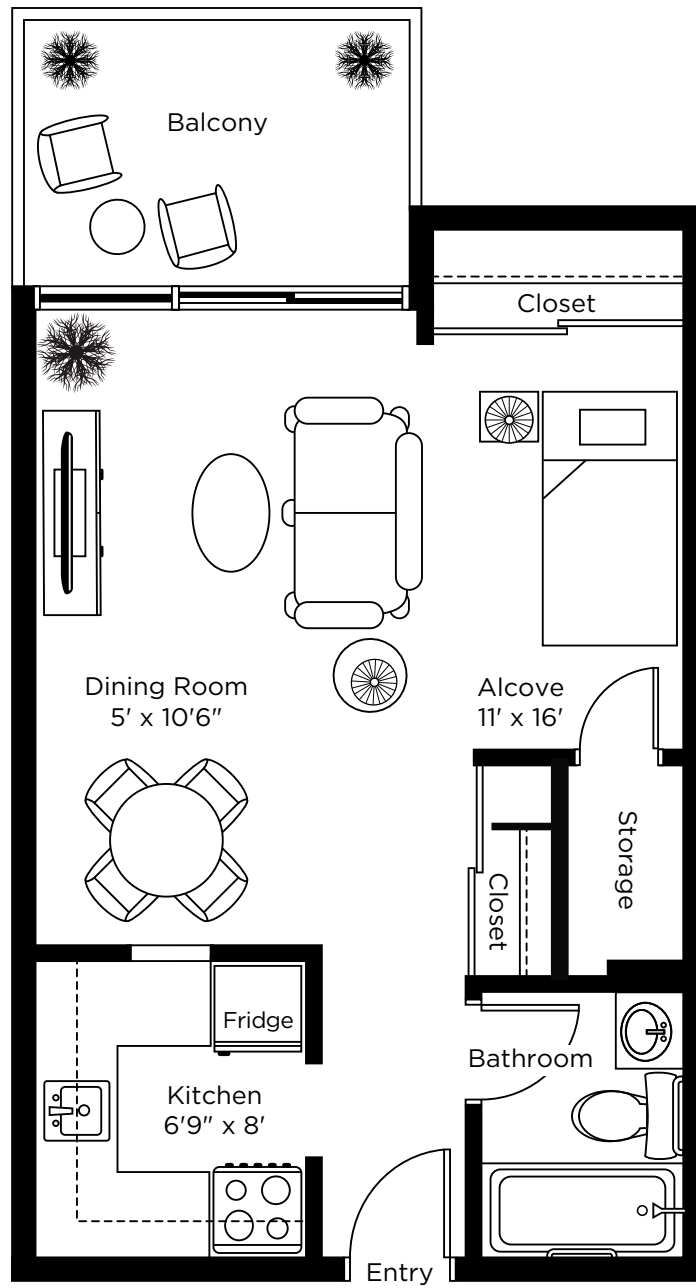

CHARTwell

**MANOIR
KIRKLAND**

résidence pour retraités

2, rue Canvin, Kirkland
438 538-8472

Suite Plans

STUDIO

ALL ILLUSTRATIONS ARE ARTIST'S CONCEPT PLANS AND SPECIFICATIONS MAY CHANGE WITHOUT NOTICE.
ACTUAL USABLE FLOOR SPACE MAY VARY FROM STATED FLOOR AREA. E & O.E.

Studio
437 sq.ft. + 64

ALL ILLUSTRATIONS ARE ARTIST'S CONCEPT PLANS AND SPECIFICATIONS MAY CHANGE WITHOUT NOTICE.
ACTUAL USABLE FLOOR SPACE MAY VARY FROM STATED FLOOR AREA. E & O.E.