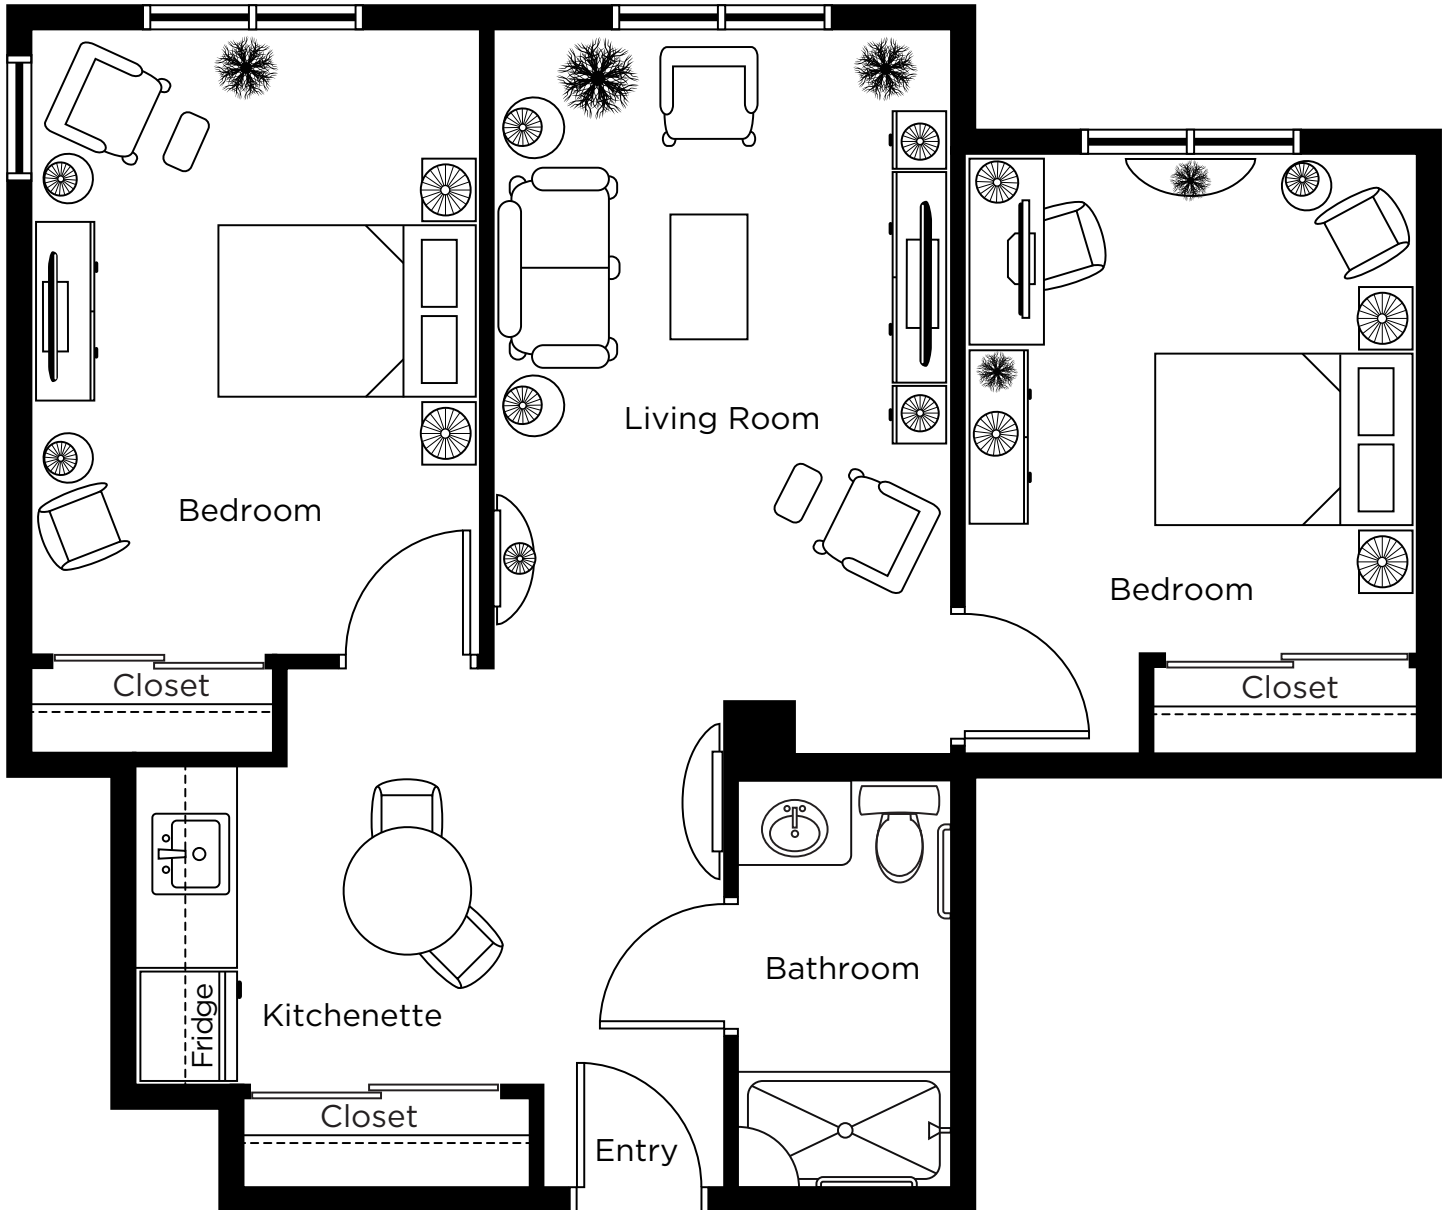

CHARTwell

CONSTANTIA

retirement residence

784 Centre Street
Thornhill • 289-588-0974

Suite Plans

TWO BEDROOM

ALL ILLUSTRATIONS ARE ARTIST'S CONCEPT PLANS AND SPECIFICATIONS MAY CHANGE WITHOUT NOTICE.
ACTUAL USABLE FLOOR SPACE MAY VARY FROM STATED FLOOR AREA. E & O.E.

Hibiscus

Two Bedroom
811 sq.ft.

Lavender

Two Bedroom
 947 sq.ft.

Mimosa

Two Bedroom
835 sq.ft.

ALL ILLUSTRATIONS ARE ARTIST'S CONCEPT PLANS AND SPECIFICATIONS MAY CHANGE WITHOUT NOTICE.
ACTUAL USABLE FLOOR SPACE MAY VARY FROM STATED FLOOR AREA. E & O.E.

Protea

Two Bedroom
847 sq.ft.

Orchid

Two Bedroom
854 sq.ft.

ALL ILLUSTRATIONS ARE ARTIST'S CONCEPT PLANS AND SPECIFICATIONS MAY CHANGE WITHOUT NOTICE.
ACTUAL USABLE FLOOR SPACE MAY VARY FROM STATED FLOOR AREA. E & O.E.