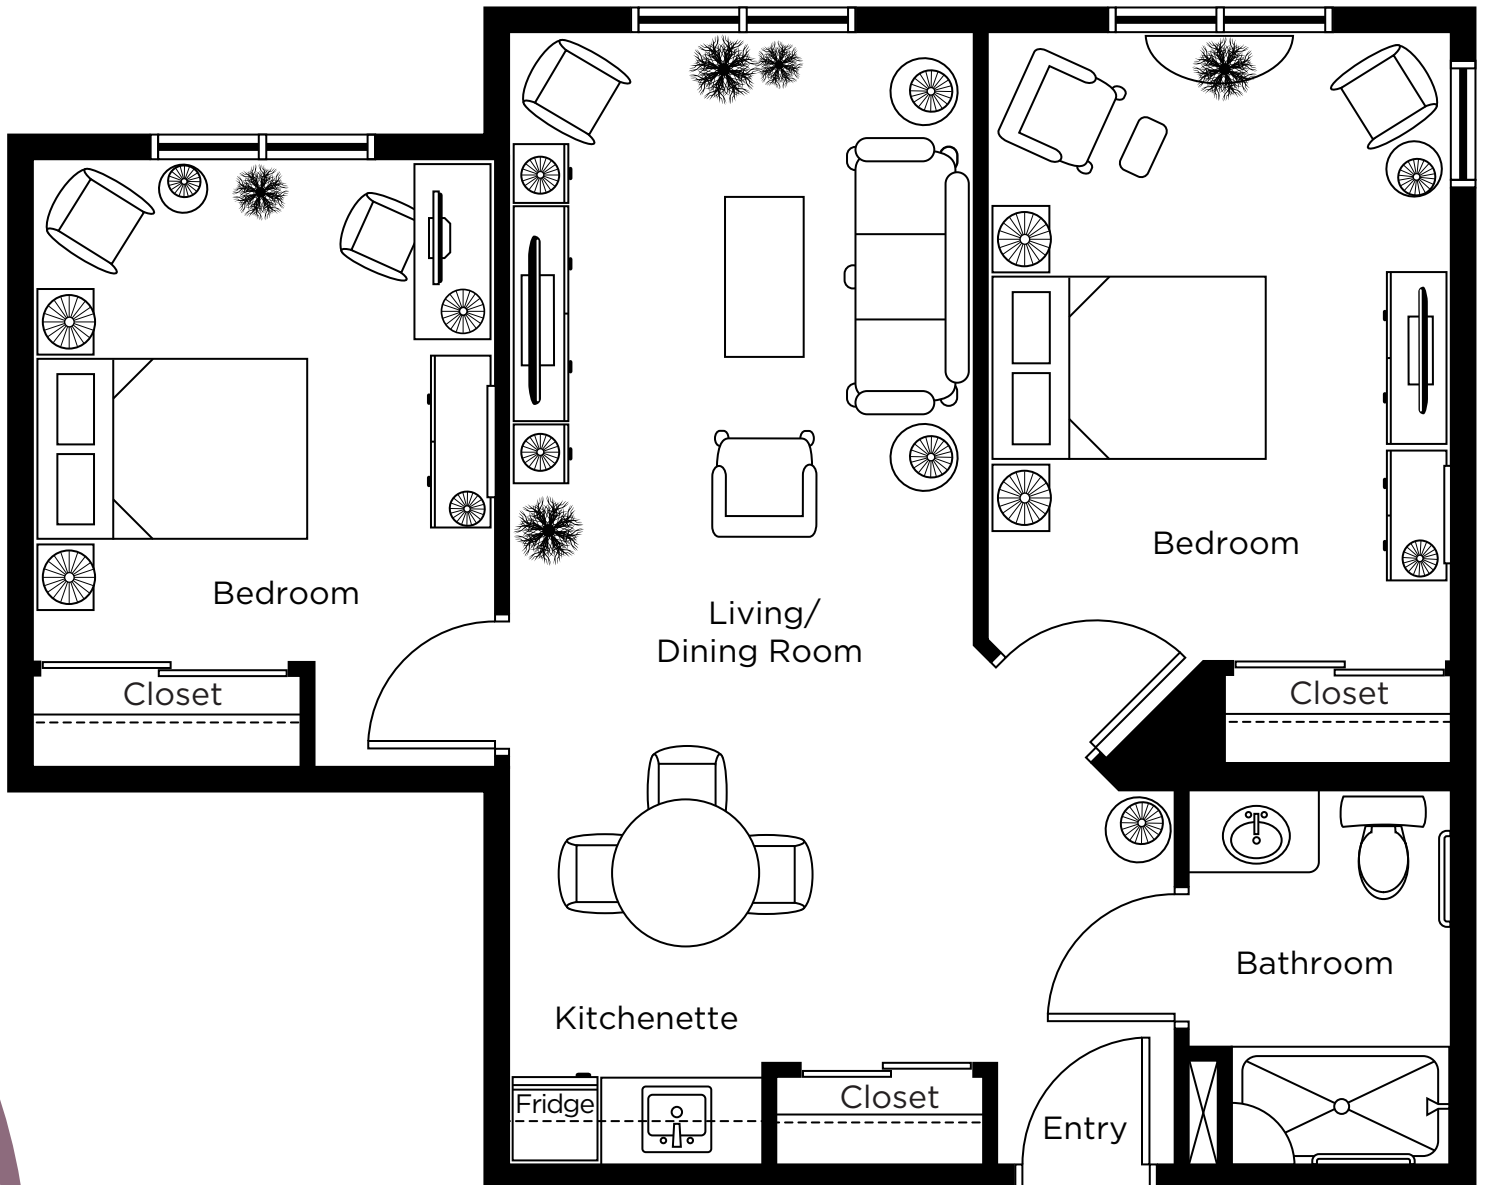

Hibiscus

Two Bedroom
811 sq.ft.

Lavender

Two Bedroom
 947 sq.ft.

Mimosa

Two Bedroom
835 sq.ft.

ALL ILLUSTRATIONS ARE ARTIST'S CONCEPT PLANS AND SPECIFICATIONS MAY CHANGE WITHOUT NOTICE.
ACTUAL USABLE FLOOR SPACE MAY VARY FROM STATED FLOOR AREA. E & O.E.

Protea

Two Bedroom
847 sq.ft.

Orchid

Two Bedroom
854 sq.ft.

ALL ILLUSTRATIONS ARE ARTIST'S CONCEPT PLANS AND SPECIFICATIONS MAY CHANGE WITHOUT NOTICE.
ACTUAL USABLE FLOOR SPACE MAY VARY FROM STATED FLOOR AREA. E & O.E.