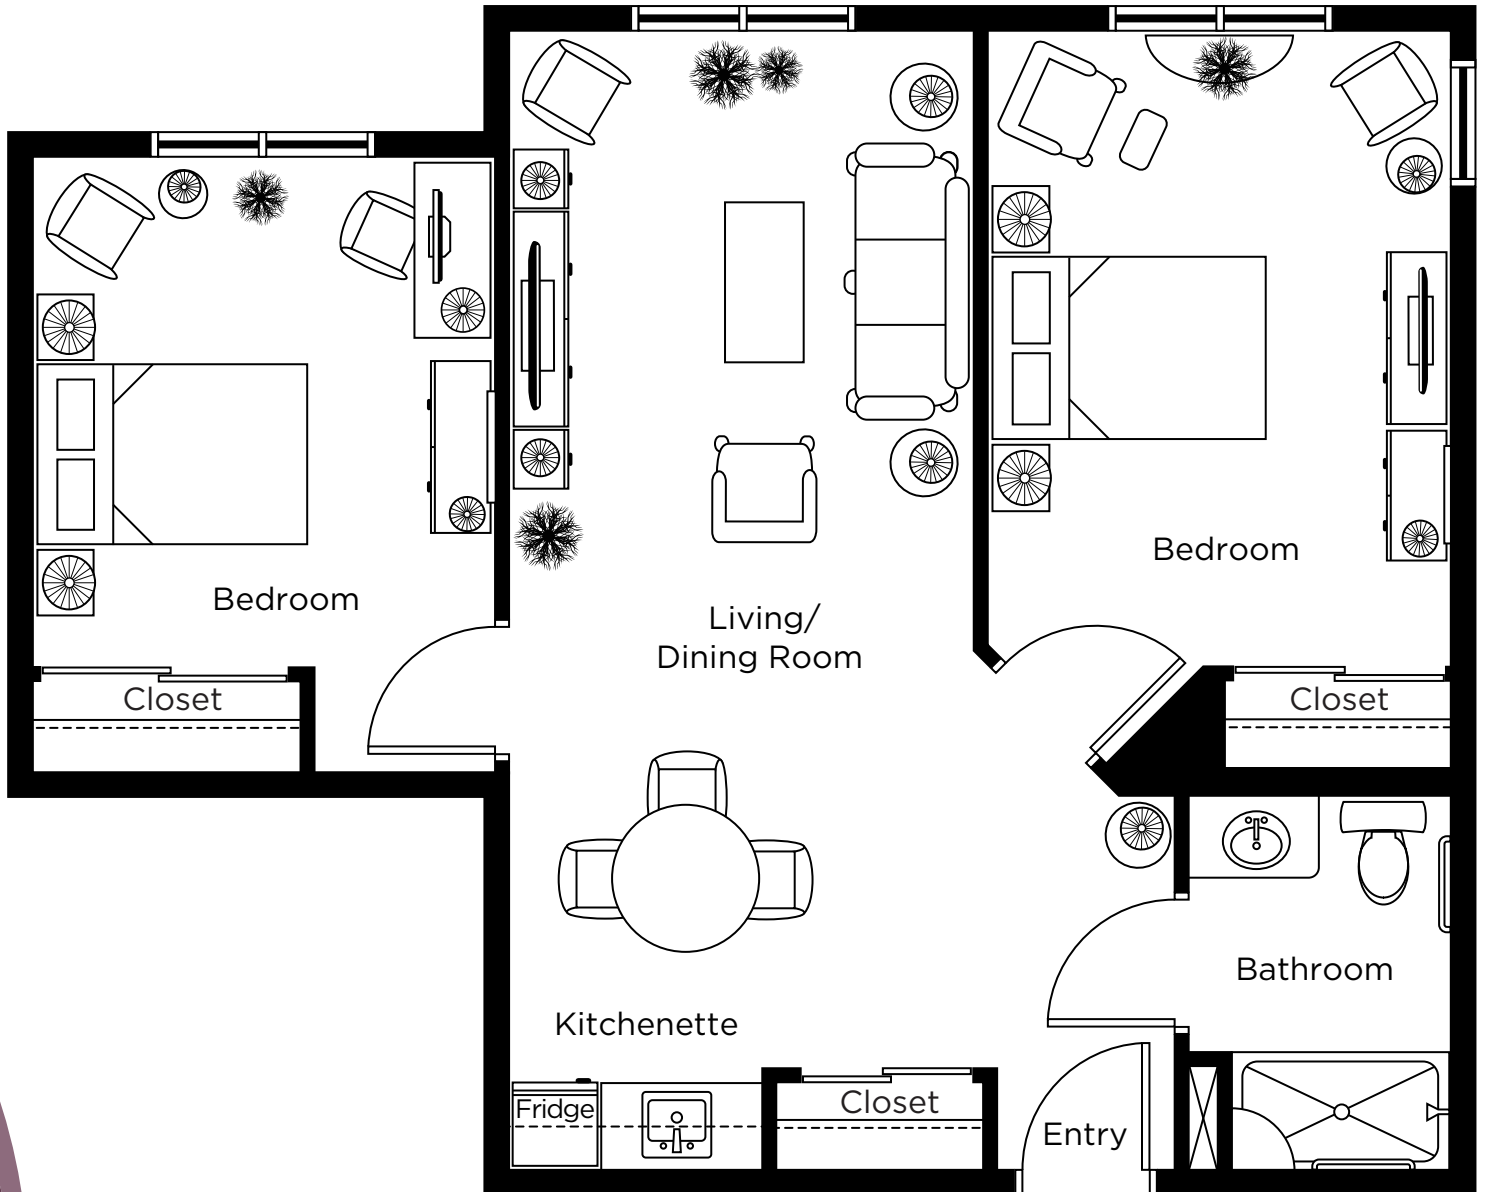

Hibiscus

Two Bedroom
811 sq.ft.

Lavender

Two Bedroom
 947 sq.ft.

Mimosa

Two Bedroom
835 sq.ft.

ALL ILLUSTRATIONS ARE ARTIST'S CONCEPT PLANS AND SPECIFICATIONS MAY CHANGE WITHOUT NOTICE.
ACTUAL USABLE FLOOR SPACE MAY VARY FROM STATED FLOOR AREA. E & O.E.

Protea

Two Bedroom
847 sq.ft.

Orchid

Two Bedroom
854 sq.ft.

ALL ILLUSTRATIONS ARE ARTIST'S CONCEPT PLANS AND SPECIFICATIONS MAY CHANGE WITHOUT NOTICE.
ACTUAL USABLE FLOOR SPACE MAY VARY FROM STATED FLOOR AREA. E & O.E.