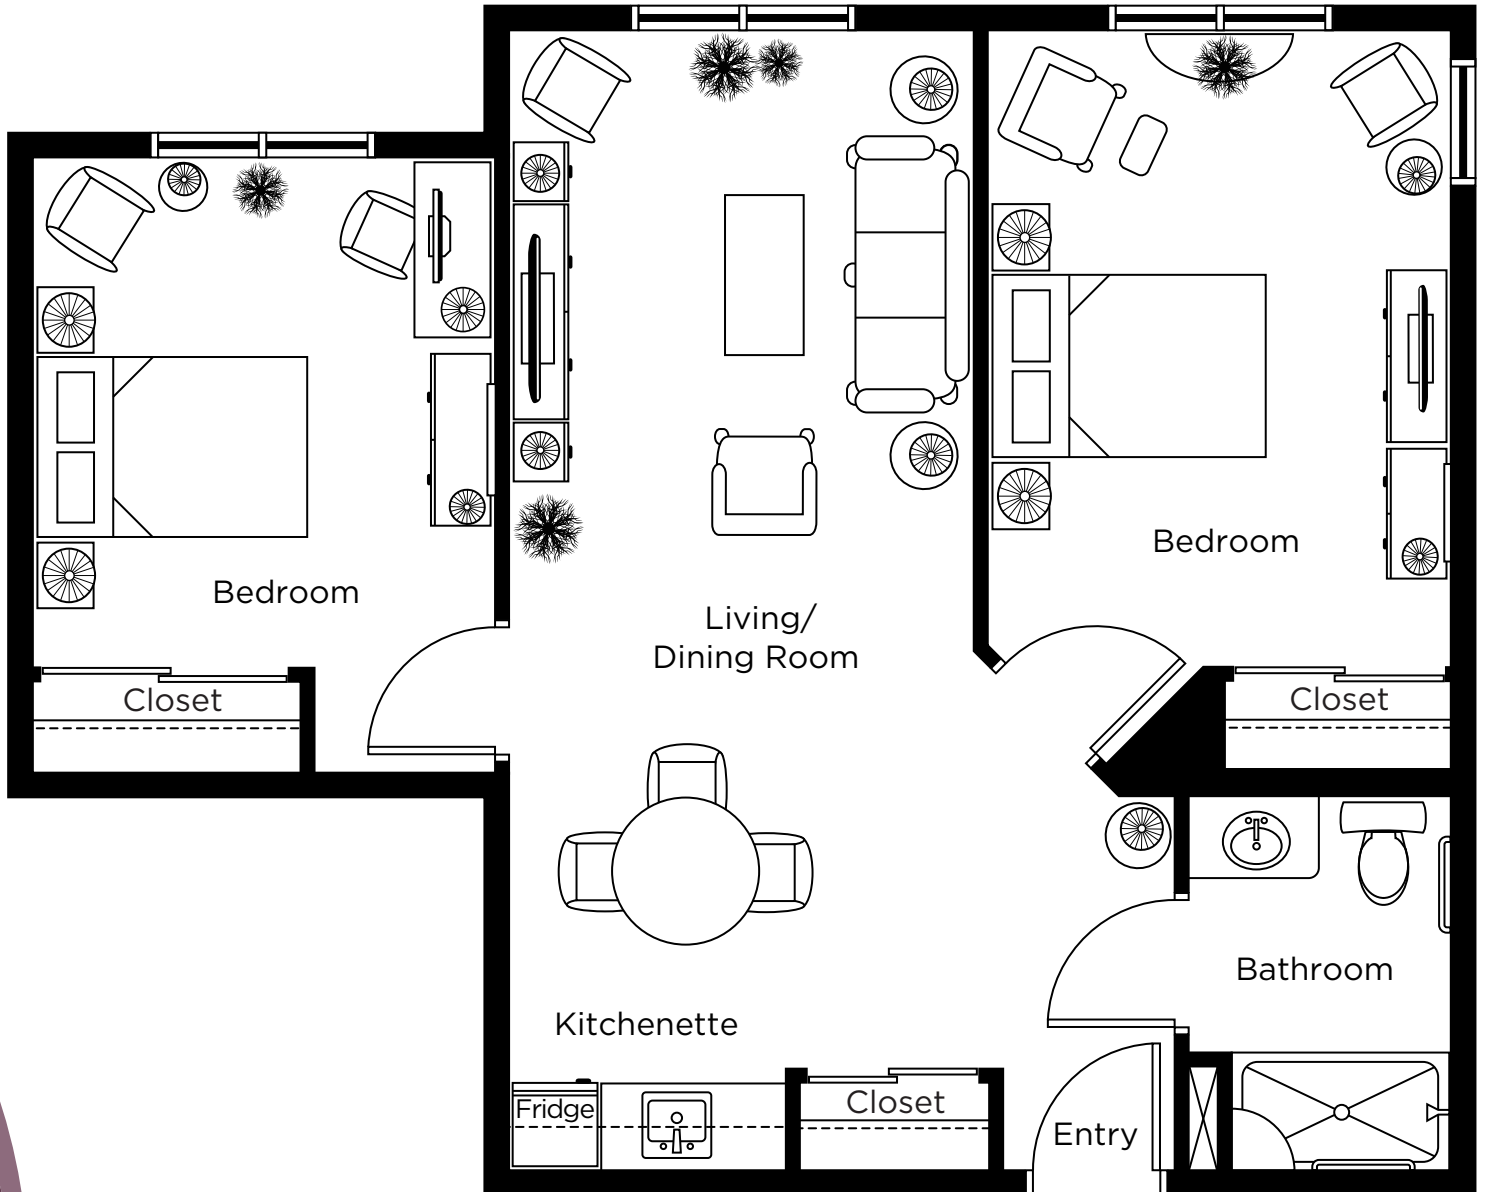

Hibiscus

Two Bedroom
811 sq.ft.

Lavender

Two Bedroom
 947 sq.ft.

Mimosa

Two Bedroom
835 sq.ft.

ALL ILLUSTRATIONS ARE ARTIST'S CONCEPT PLANS AND SPECIFICATIONS MAY CHANGE WITHOUT NOTICE.
ACTUAL USABLE FLOOR SPACE MAY VARY FROM STATED FLOOR AREA. E & O.E.

Protea

Two Bedroom
847 sq.ft.

Orchid

Two Bedroom
854 sq.ft.

ALL ILLUSTRATIONS ARE ARTIST'S CONCEPT PLANS AND SPECIFICATIONS MAY CHANGE WITHOUT NOTICE.
ACTUAL USABLE FLOOR SPACE MAY VARY FROM STATED FLOOR AREA. E & O.E.