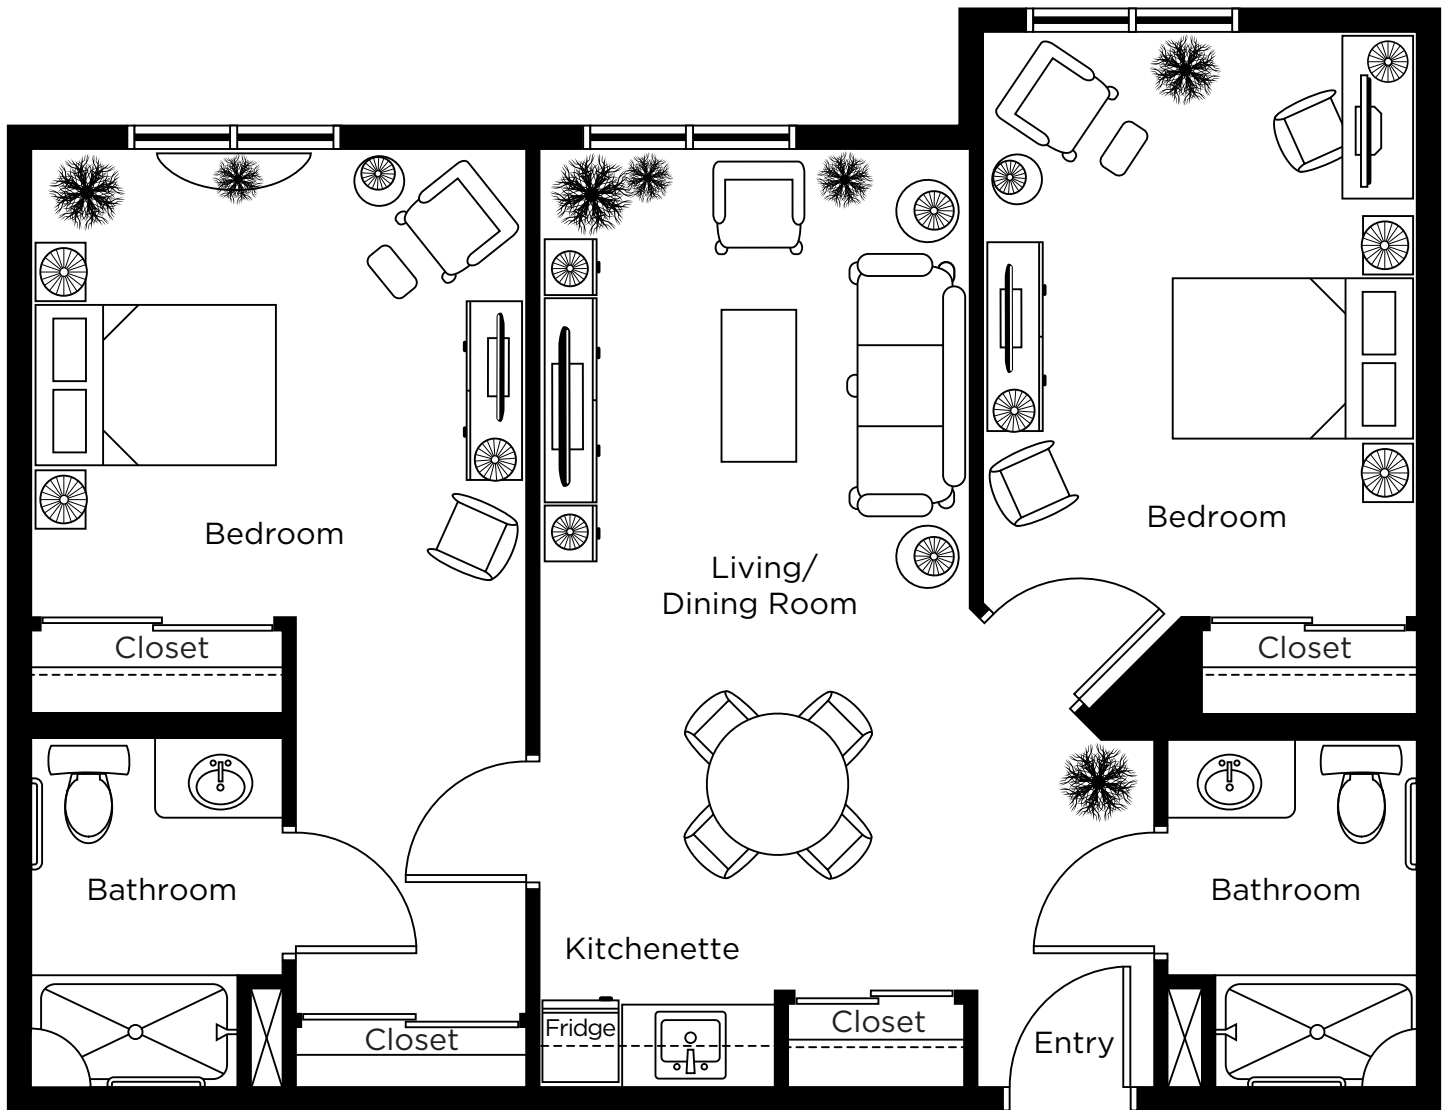

CHARTwell

CONSTANTIA

retirement residence

784 Centre Street
Thornhill • 289-588-0974

Suite Plans

TWO BEDROOM

ALL ILLUSTRATIONS ARE ARTIST'S CONCEPT PLANS AND SPECIFICATIONS MAY CHANGE WITHOUT NOTICE.
ACTUAL USABLE FLOOR SPACE MAY VARY FROM STATED FLOOR AREA. E & O.E.

Hibiscus

Two Bedroom
811 sq.ft.

Lavender

Two Bedroom
 947 sq.ft.

Mimosa

Two Bedroom
835 sq.ft.

ALL ILLUSTRATIONS ARE ARTIST'S CONCEPT PLANS AND SPECIFICATIONS MAY CHANGE WITHOUT NOTICE.
ACTUAL USABLE FLOOR SPACE MAY VARY FROM STATED FLOOR AREA. E & O.E.

Protea

Two Bedroom
847 sq.ft.

Orchid

Two Bedroom
854 sq.ft.

ALL ILLUSTRATIONS ARE ARTIST'S CONCEPT PLANS AND SPECIFICATIONS MAY CHANGE WITHOUT NOTICE.
ACTUAL USABLE FLOOR SPACE MAY VARY FROM STATED FLOOR AREA. E & O.E.