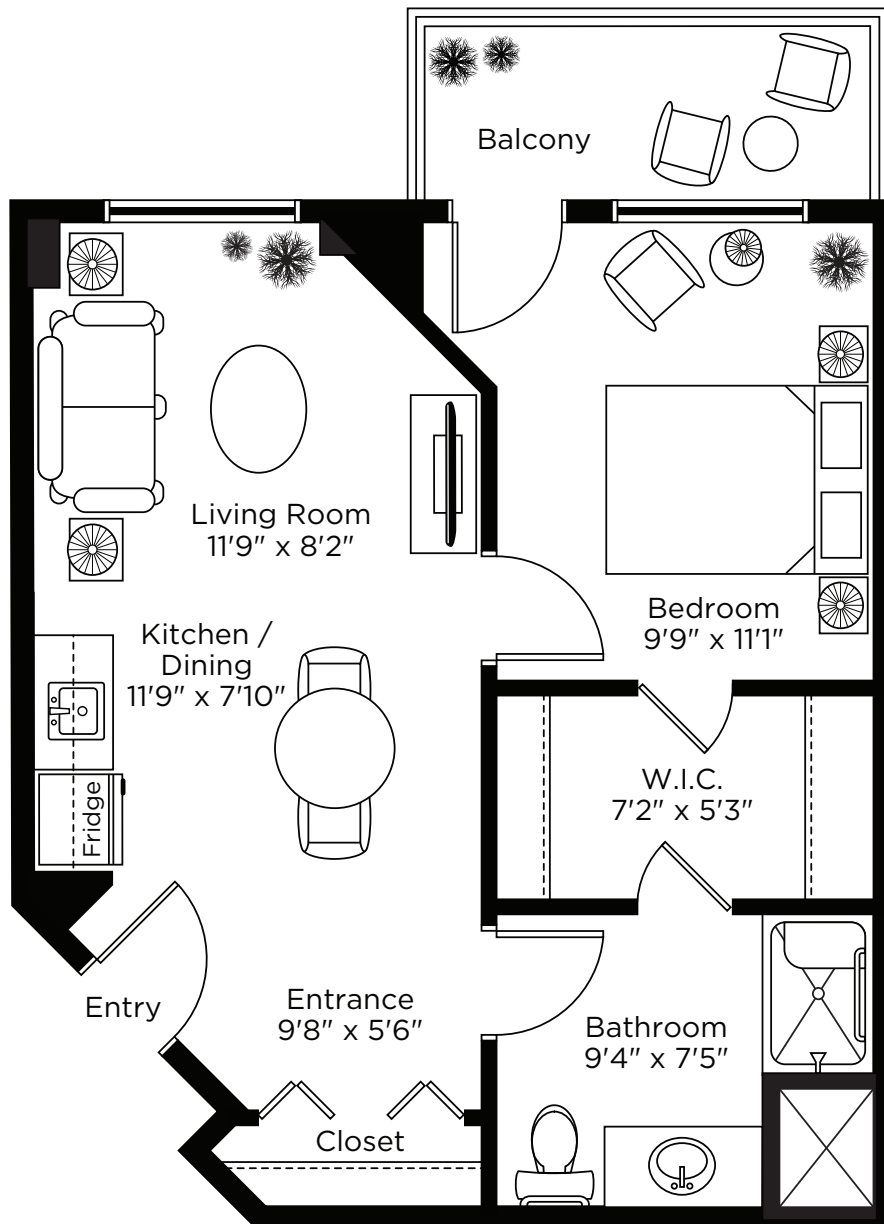

CHARTwell

McCONNELL

retirement residence

801 4th Street East, Cornwall
613-937-7278

Suite Plans

APARTMENT

ONE BEDROOM

ALL ILLUSTRATIONS ARE ARTIST'S CONCEPT PLANS AND SPECIFICATIONS MAY CHANGE WITHOUT NOTICE.
ACTUAL USABLE FLOOR SPACE MAY VARY FROM STATED FLOOR AREA. E & O.E.

One Bedroom Deluxe

661 sq.ft.

ALL ILLUSTRATIONS ARE ARTIST'S CONCEPT PLANS AND SPECIFICATIONS MAY CHANGE WITHOUT NOTICE.
ACTUAL USABLE FLOOR SPACE MAY VARY FROM STATED FLOOR AREA. E & O.E.

One Bedroom

539 sq.ft.

ALL ILLUSTRATIONS ARE ARTIST'S CONCEPT PLANS AND SPECIFICATIONS MAY CHANGE WITHOUT NOTICE.
ACTUAL USABLE FLOOR SPACE MAY VARY FROM STATED FLOOR AREA. E & O.E.

One Bedroom

539 sq.ft.

ALL ILLUSTRATIONS ARE ARTIST'S CONCEPT PLANS AND SPECIFICATIONS MAY CHANGE WITHOUT NOTICE.
ACTUAL USABLE FLOOR SPACE MAY VARY FROM STATED FLOOR AREA. E & O.E.