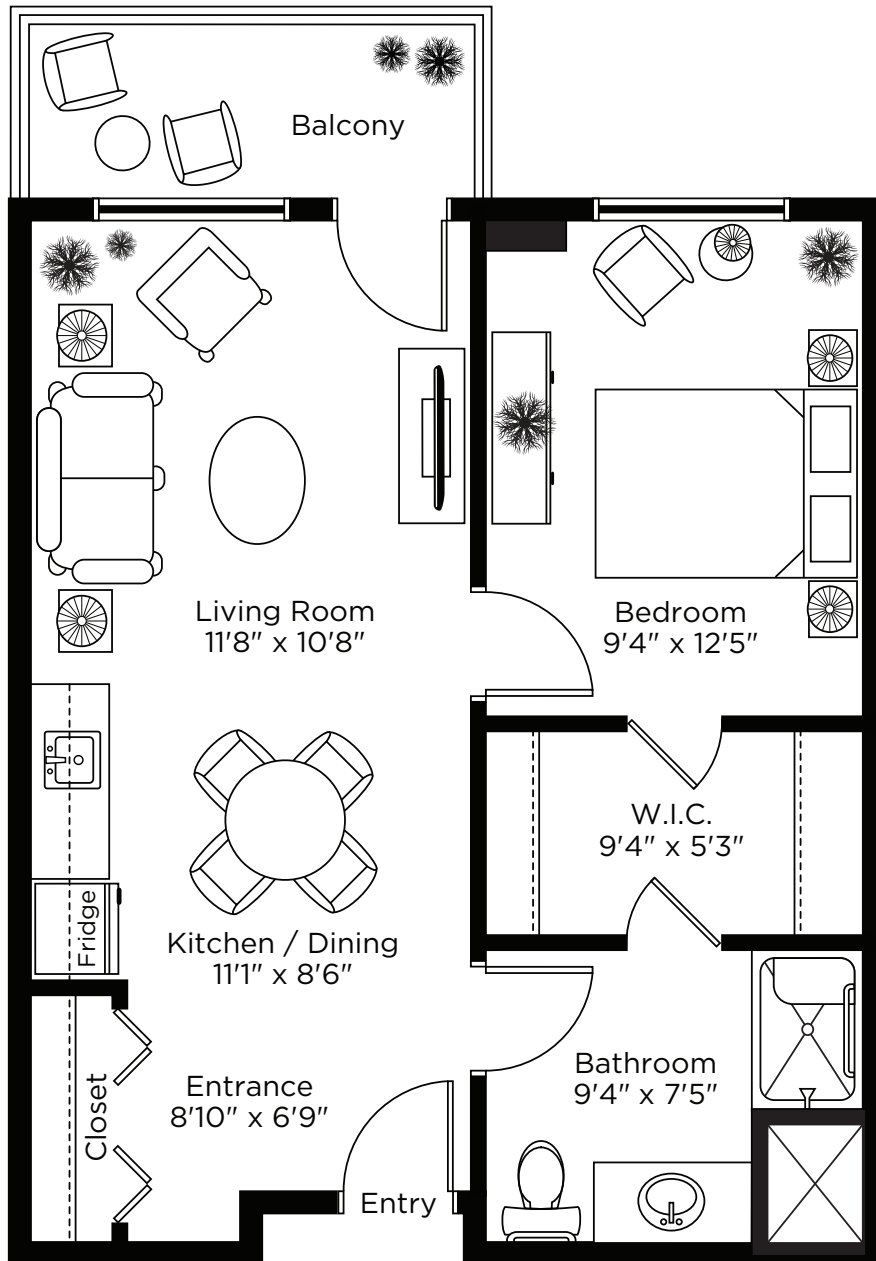

CHARTwell

McCONNELL

retirement residence

801 4th Street East, Cornwall
613-937-7278

Suite Plans

APARTMENT

ONE BEDROOM

ALL ILLUSTRATIONS ARE ARTIST'S CONCEPT PLANS AND SPECIFICATIONS MAY CHANGE WITHOUT NOTICE.
ACTUAL USABLE FLOOR SPACE MAY VARY FROM STATED FLOOR AREA. E & O.E.

One Bedroom Deluxe

661 sq.ft.

ALL ILLUSTRATIONS ARE ARTIST'S CONCEPT PLANS AND SPECIFICATIONS MAY CHANGE WITHOUT NOTICE.
ACTUAL USABLE FLOOR SPACE MAY VARY FROM STATED FLOOR AREA. E & O.E.

One Bedroom

539 sq.ft.

ALL ILLUSTRATIONS ARE ARTIST'S CONCEPT PLANS AND SPECIFICATIONS MAY CHANGE WITHOUT NOTICE.
ACTUAL USABLE FLOOR SPACE MAY VARY FROM STATED FLOOR AREA. E & O.E.

One Bedroom

539 sq.ft.

ALL ILLUSTRATIONS ARE ARTIST'S CONCEPT PLANS AND SPECIFICATIONS MAY CHANGE WITHOUT NOTICE.
ACTUAL USABLE FLOOR SPACE MAY VARY FROM STATED FLOOR AREA. E & O.E.