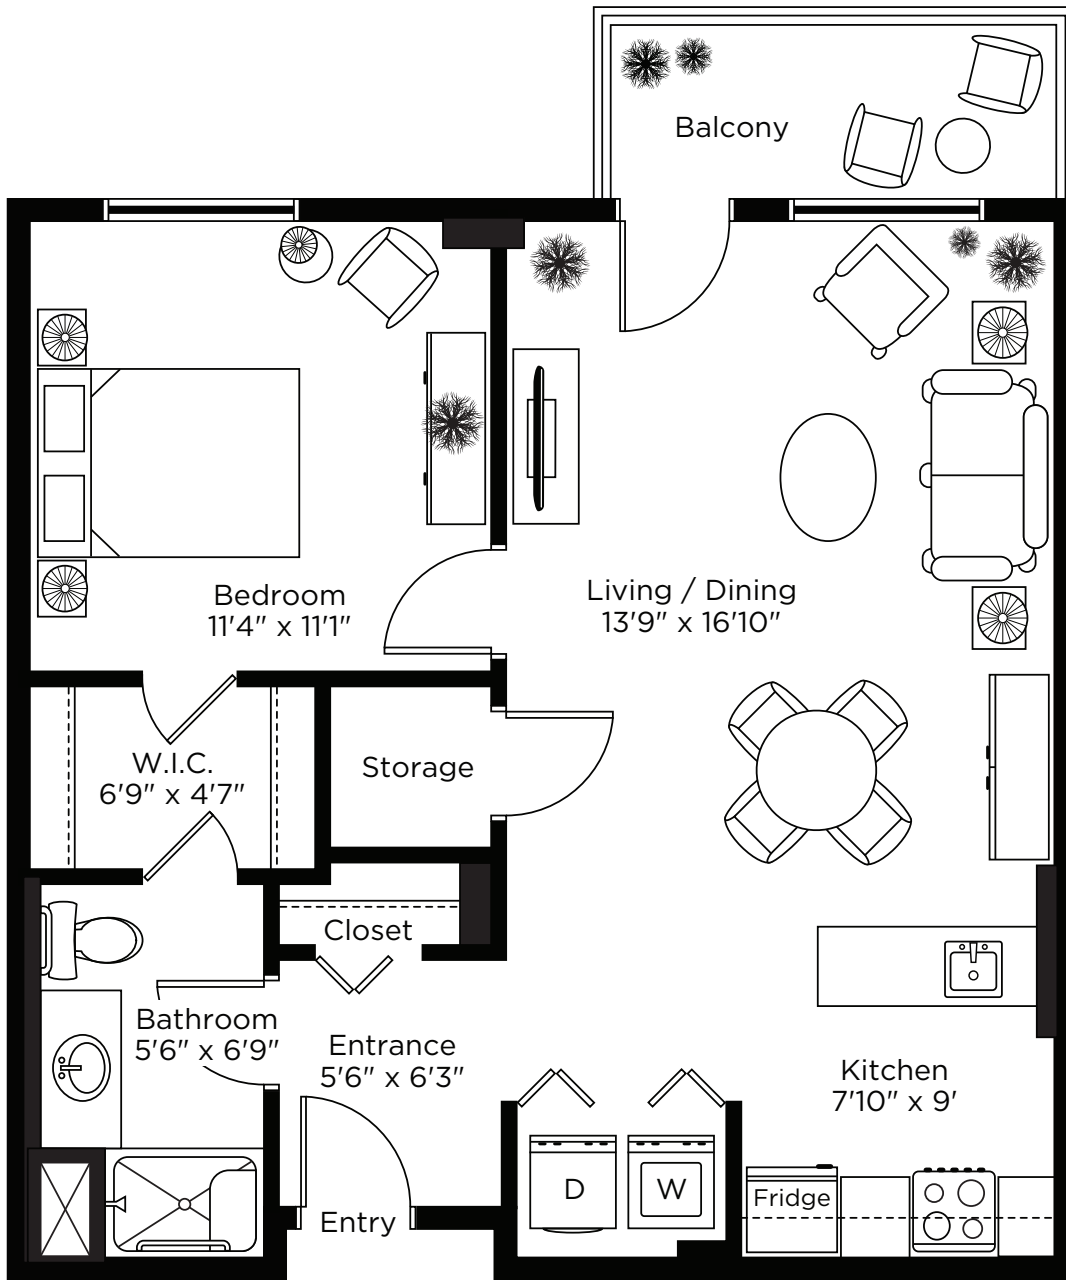

CHARTwell

McCONNELL

retirement residence

801 4th Street East, Cornwall
613-937-7278

Suite Plans

APARTMENT

ONE BEDROOM

ALL ILLUSTRATIONS ARE ARTIST'S CONCEPT PLANS AND SPECIFICATIONS MAY CHANGE WITHOUT NOTICE.
ACTUAL USABLE FLOOR SPACE MAY VARY FROM STATED FLOOR AREA. E & O.E.

One Bedroom Deluxe

661 sq.ft.

ALL ILLUSTRATIONS ARE ARTIST'S CONCEPT PLANS AND SPECIFICATIONS MAY CHANGE WITHOUT NOTICE.
ACTUAL USABLE FLOOR SPACE MAY VARY FROM STATED FLOOR AREA. E & O.E.

One Bedroom

539 sq.ft.

ALL ILLUSTRATIONS ARE ARTIST'S CONCEPT PLANS AND SPECIFICATIONS MAY CHANGE WITHOUT NOTICE.
ACTUAL USABLE FLOOR SPACE MAY VARY FROM STATED FLOOR AREA. E & O.E.

One Bedroom

539 sq.ft.

ALL ILLUSTRATIONS ARE ARTIST'S CONCEPT PLANS AND SPECIFICATIONS MAY CHANGE WITHOUT NOTICE.
ACTUAL USABLE FLOOR SPACE MAY VARY FROM STATED FLOOR AREA. E & O.E.