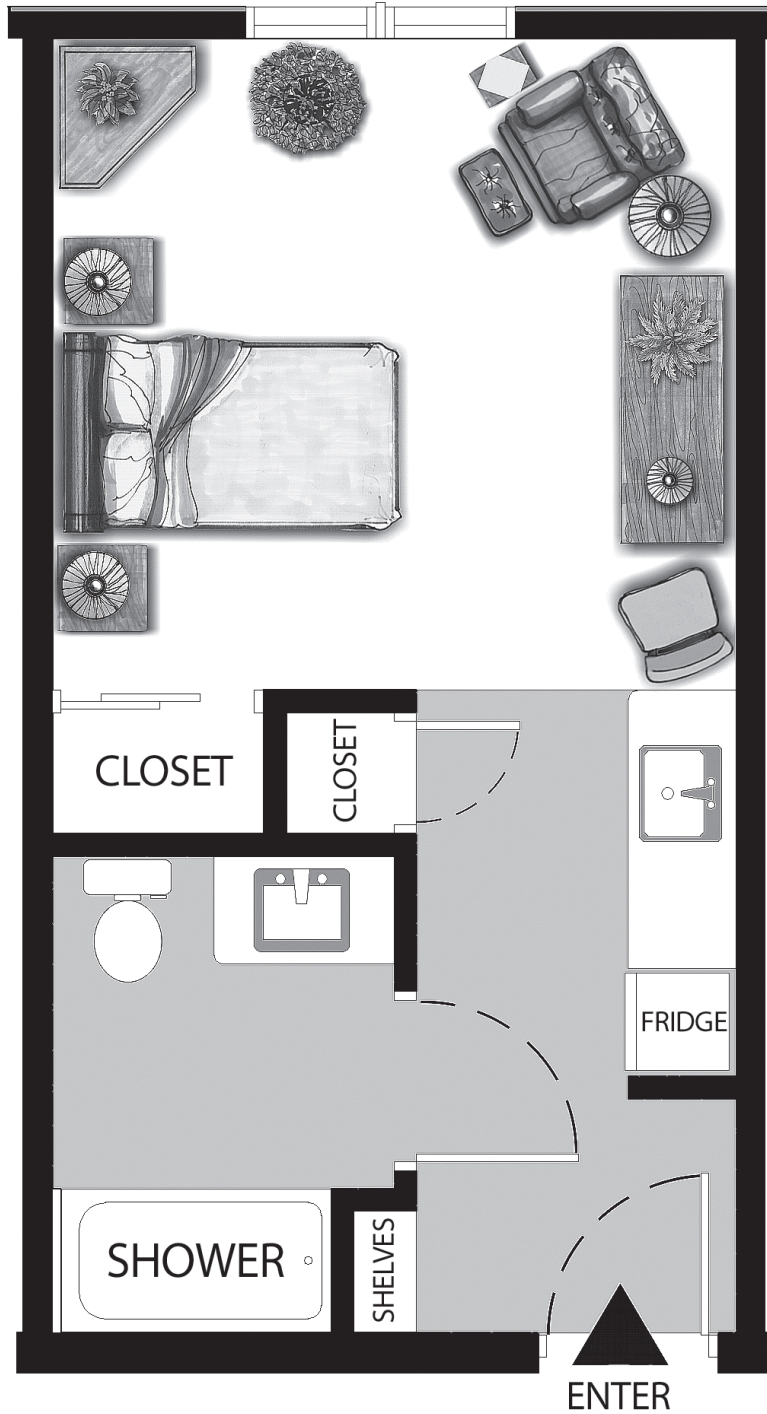

Wellington

Studio
370 sq.ft.

NOTE: ALL DIMENSIONS ARE APPROXIMATE AND DESIGN LAYOUT SUBJECT TO CHANGE.
ERRORS & OMISSIONS EXCLUDED.

Essex

Studio
324 sq.ft.

NOTE: ALL DIMENSIONS ARE APPROXIMATE AND DESIGN LAYOUT SUBJECT TO CHANGE.
ERRORS & OMISSIONS EXCLUDED.

Yorkshire

Studio
472 sq.ft.

NOTE: ALL DIMENSIONS ARE APPROXIMATE AND DESIGN LAYOUT SUBJECT TO CHANGE.
ERRORS & OMISSIONS EXCLUDED.