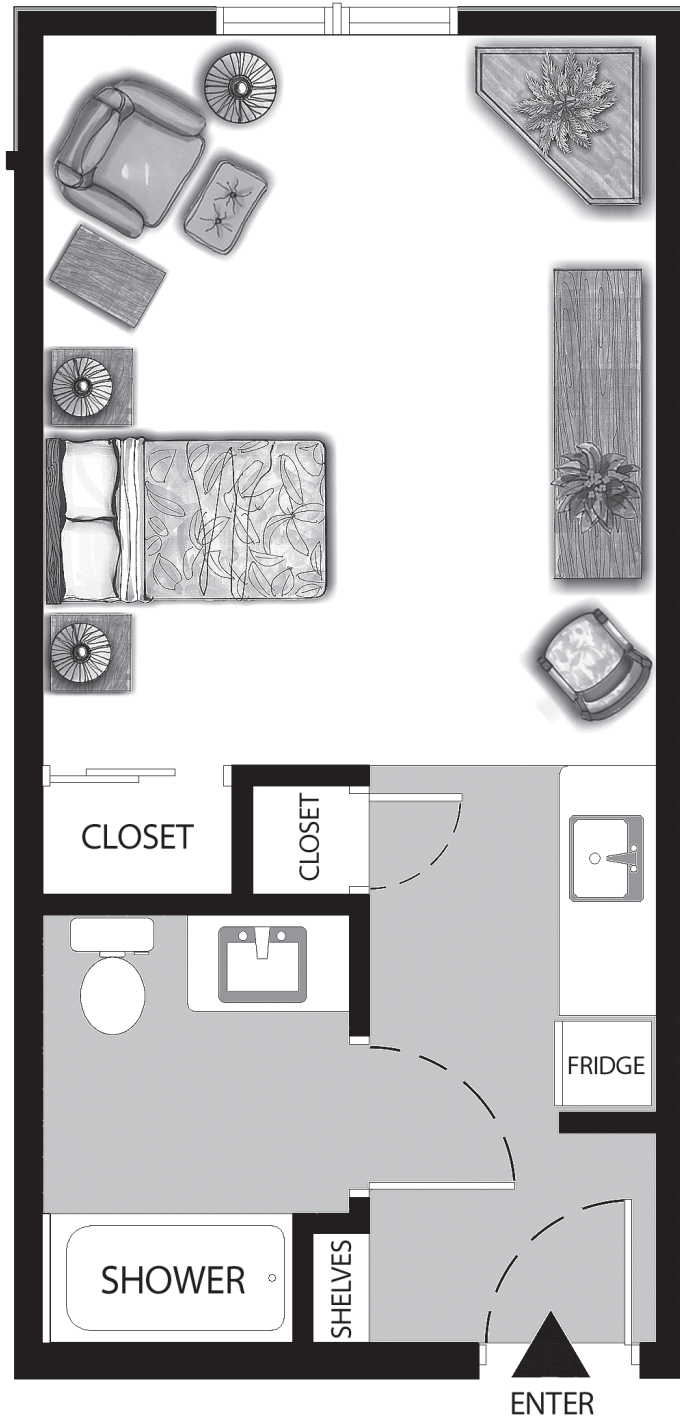

CHARTwell

ROYAL ON
GORDON

retirement residence

1691 Gordon Street, Guelph
226-706-8824

Suite Plans

Studio

ALL ILLUSTRATIONS ARE ARTIST'S CONCEPT PLANS AND SPECIFICATIONS MAY CHANGE WITHOUT NOTICE.
ACTUAL USABLE FLOOR SPACE MAY VARY FROM STATED FLOOR AREA. E & O.E.

Wellington

Studio
370 sq.ft.

NOTE: ALL DIMENSIONS ARE APPROXIMATE AND DESIGN LAYOUT SUBJECT TO CHANGE.
ERRORS & OMISSIONS EXCLUDED.

Essex

Studio
324 sq.ft.

NOTE: ALL DIMENSIONS ARE APPROXIMATE AND DESIGN LAYOUT SUBJECT TO CHANGE.
ERRORS & OMISSIONS EXCLUDED.

Yorkshire

Studio
472 sq.ft.

NOTE: ALL DIMENSIONS ARE APPROXIMATE AND DESIGN LAYOUT SUBJECT TO CHANGE.
ERRORS & OMISSIONS EXCLUDED.